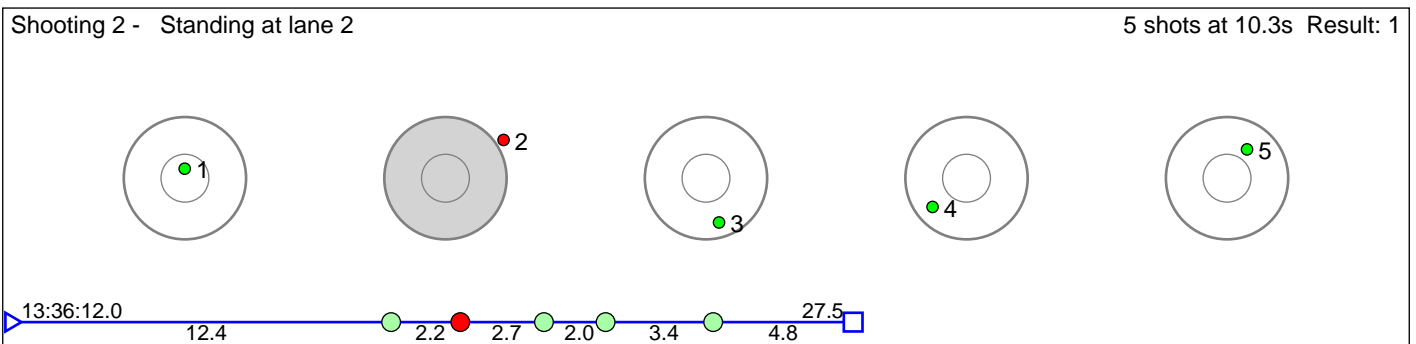

5 GILBERT-JEANSELME Lola

Norges Skiskytterforbund

Result: 2

Disclaimer:

These results are unofficial since only the final output from the timing system can provide complete and correct competition results. The graphic plot of each series, presents the location of the shots on each of the five targets. Please observe that the accuracy of the plotting has some limitations due to image resolution and/or printer quality.