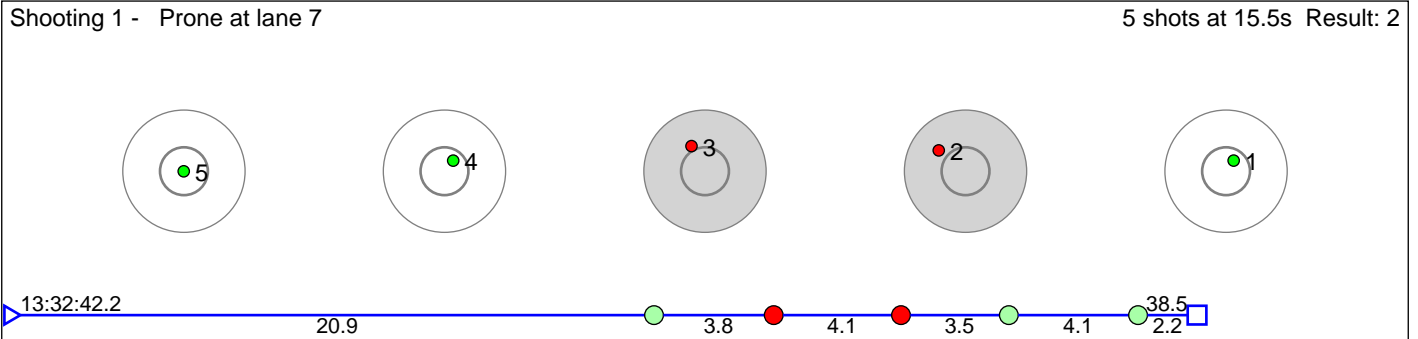

These results are unofficial since only the final output from the timing system can provide complete and correct competition results. The graphic plot of each series, presents the location of the shots on each of the five targets. Please observe that the accuracy of the plotting has some limitations due to image resolution and/or printer quality.

5 GILBERT-JEANSELME Lola

Norges Skiskytterforbund

Result: 2

Disclaimer:

These results are unofficial since only the final output from the timing system can provide complete and correct competition results. The graphic plot of each series, presents the location of the shots on each of the five targets. Please observe that the accuracy of the plotting has some limitations due to image resolution and/or printer quality.

6 BERNTSEN Kaia Wulff

Asker Skiklubb / Holmenkollen Biathlon

Result: 5

Disclaimer:

These results are unofficial since only the final output from the timing system can provide complete and correct competition results. The graphic plot of each series, presents the location of the shots on each of the five targets. Please observe that the accuracy of the plotting has some limitations due to image resolution and/or printer quality.

7 ROLSTAD Ingeborg Almeland

Oslo Skiskytterlag / Holmenkollen Biathlon

Result: 3

Disclaimer:

These results are unofficial since only the final output from the timing system can provide complete and correct competition results. The graphic plot of each series, presents the location of the shots on each of the five targets. Please observe that the accuracy of the plotting has some limitations due to image resolution and/or printer quality.