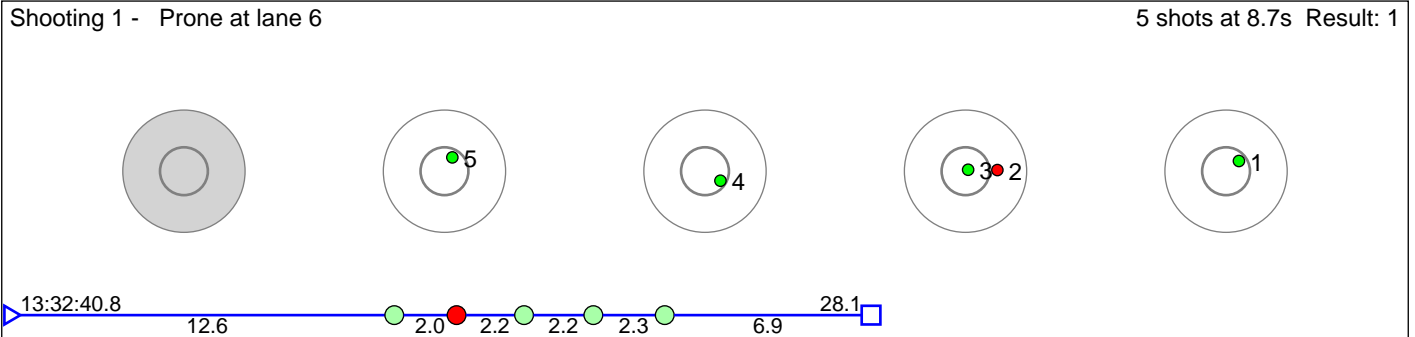

These results are unofficial since only the final output from the timing system can provide complete and correct competition results. The graphic plot of each series, presents the location of the shots on each of the five targets. Please observe that the accuracy of the plotting has some limitations due to image resolution and/or printer quality.

5 GILBERT-JEANSELME Lola

Norges Skiskytterforbund

Result: 2

Disclaimer:

These results are unofficial since only the final output from the timing system can provide complete and correct competition results. The graphic plot of each series, presents the location of the shots on each of the five targets. Please observe that the accuracy of the plotting has some limitations due to image resolution and/or printer quality.

6 BERNTSEN Kaia Wulff

Asker Skiklubb / Holmenkollen Biathlon

Result: 5

Disclaimer:

These results are unofficial since only the final output from the timing system can provide complete and correct competition results. The graphic plot of each series, presents the location of the shots on each of the five targets. Please observe that the accuracy of the plotting has some limitations due to image resolution and/or printer quality.