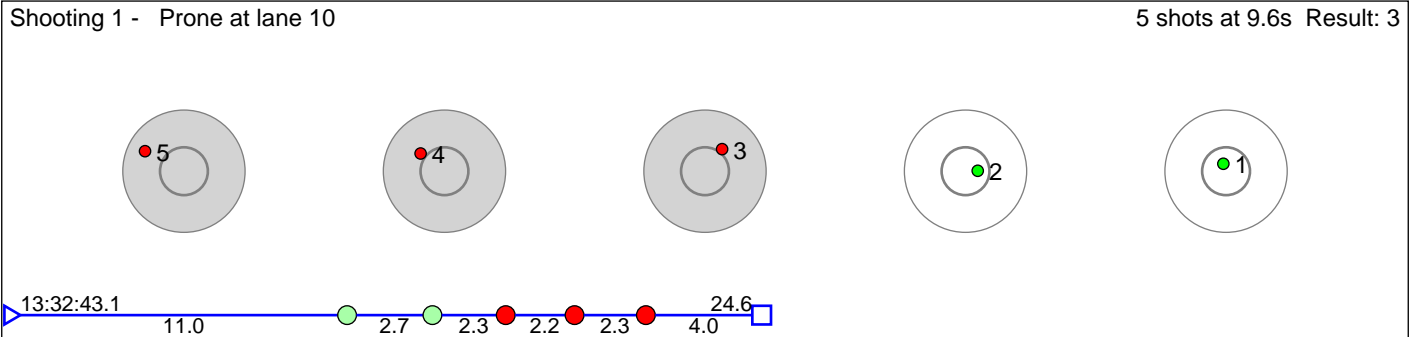

8 ØSTRENG Mia Jenny Nygaard

Gjerdrum IL / Team Maxim

Result: 5

Disclaimer:

These results are unofficial since only the final output from the timing system can provide complete and correct competition results. The graphic plot of each series, presents the location of the shots on each of the five targets. Please observe that the accuracy of the plotting has some limitations due to image resolution and/or printer quality.

9 BRÄNNARE-GRAN Maren Sofie

Bærums Skiklub

Result: 6

Disclaimer:

These results are unofficial since only the final output from the timing system can provide complete and correct competition results. The graphic plot of each series, presents the location of the shots on each of the five targets. Please observe that the accuracy of the plotting has some limitations due to image resolution and/or printer quality.

10 ROLSTAD Kristiane Almeland

Oslo Skiskytterlag / Norges Skiskytterforbund

Result: 5

Disclaimer:

These results are unofficial since only the final output from the timing system can provide complete and correct competition results. The graphic plot of each series, presents the location of the shots on each of the five targets. Please observe that the accuracy of the plotting has some limitations due to image resolution and/or printer quality.