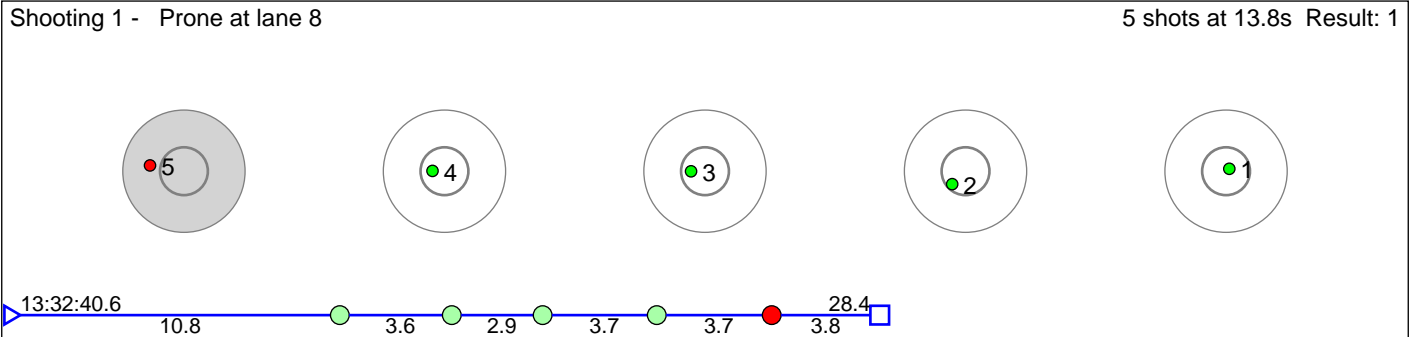

6 BERNTSEN Kaia Wulff

Asker Skiklubb / Holmenkollen Biathlon

Result: 5

Disclaimer:

These results are unofficial since only the final output from the timing system can provide complete and correct competition results. The graphic plot of each series, presents the location of the shots on each of the five targets. Please observe that the accuracy of the plotting has some limitations due to image resolution and/or printer quality.

7 ROLSTAD Ingeborg Almeland

Oslo Skiskytterlag / Holmenkollen Biathlon

Result: 3

Disclaimer:

These results are unofficial since only the final output from the timing system can provide complete and correct competition results. The graphic plot of each series, presents the location of the shots on each of the five targets. Please observe that the accuracy of the plotting has some limitations due to image resolution and/or printer quality.

8 ØSTRENG Mia Jenny Nygaard

Gjerdrum IL / Team Maxim

Result: 5

Disclaimer:

These results are unofficial since only the final output from the timing system can provide complete and correct competition results. The graphic plot of each series, presents the location of the shots on each of the five targets. Please observe that the accuracy of the plotting has some limitations due to image resolution and/or printer quality.