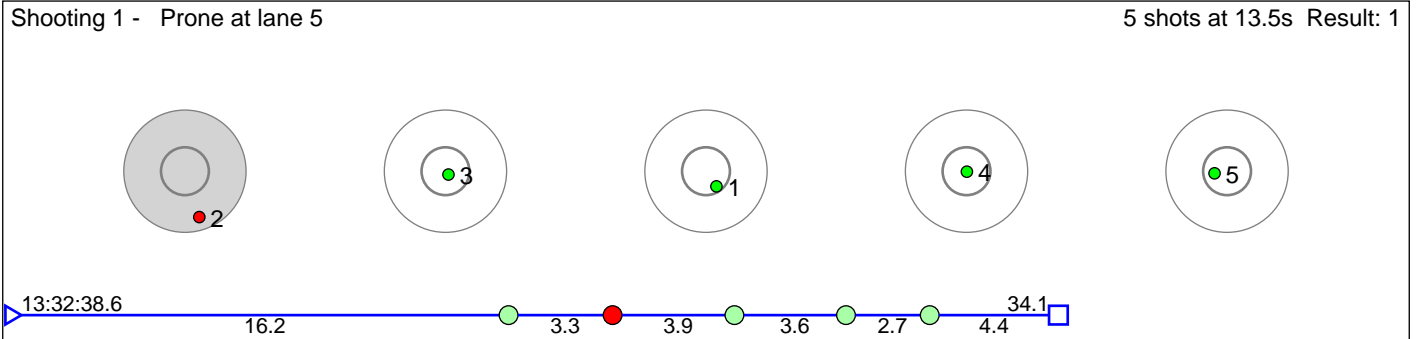

5 GILBERT-JEANSELME Lola

Norges Skiskytterforbund

Result: 2

Disclaimer:

These results are unofficial since only the final output from the timing system can provide complete and correct competition results. The graphic plot of each series, presents the location of the shots on each of the five targets. Please observe that the accuracy of the plotting has some limitations due to image resolution and/or printer quality.