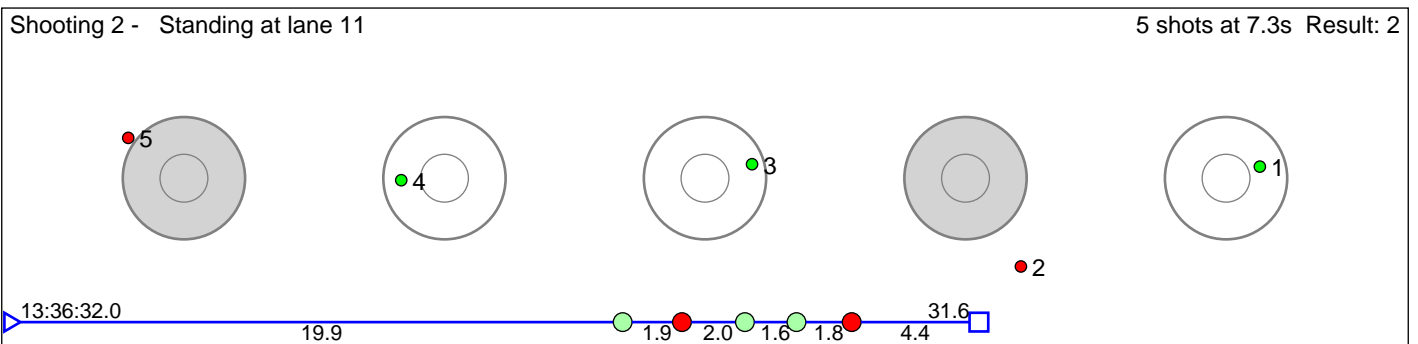

10 ROLSTAD Kristiane Almeland

Oslo Skiskytterlag / Norges Skiskytterforbund

Result: 5

Disclaimer:

These results are unofficial since only the final output from the timing system can provide complete and correct competition results. The graphic plot of each series, presents the location of the shots on each of the five targets. Please observe that the accuracy of the plotting has some limitations due to image resolution and/or printer quality.

11 TVEITO Tonje

Ål Skiskytterlag / Holmenkollen Biathlon

Result: 2

Disclaimer:

These results are unofficial since only the final output from the timing system can provide complete and correct competition results. The graphic plot of each series, presents the location of the shots on each of the five targets. Please observe that the accuracy of the plotting has some limitations due to image resolution and/or printer quality.

12 VOLDEN Nora Flotten

Oppdal IL / Team Kongsberg

Result: 4

Disclaimer:

These results are unofficial since only the final output from the timing system can provide complete and correct competition results. The graphic plot of each series, presents the location of the shots on each of the five targets. Please observe that the accuracy of the plotting has some limitations due to image resolution and/or printer quality.