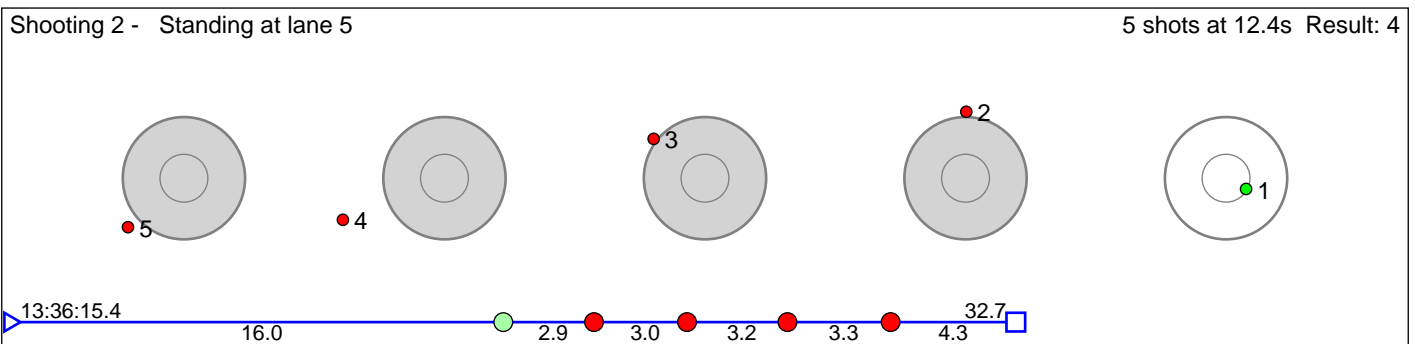

6 BERNTSEN Kaia Wulff

Asker Skiklubb / Holmenkollen Biathlon

Result: 5

Disclaimer:

These results are unofficial since only the final output from the timing system can provide complete and correct competition results. The graphic plot of each series, presents the location of the shots on each of the five targets. Please observe that the accuracy of the plotting has some limitations due to image resolution and/or printer quality.

7 ROLSTAD Ingeborg Almeland

Oslo Skiskytterlag / Holmenkollen Biathlon

Result: 3

Disclaimer:

These results are unofficial since only the final output from the timing system can provide complete and correct competition results. The graphic plot of each series, presents the location of the shots on each of the five targets. Please observe that the accuracy of the plotting has some limitations due to image resolution and/or printer quality.

8 ØSTRENG Mia Jenny Nygaard

Gjerdrum IL / Team Maxim

Result: 5

Disclaimer:

These results are unofficial since only the final output from the timing system can provide complete and correct competition results. The graphic plot of each series, presents the location of the shots on each of the five targets. Please observe that the accuracy of the plotting has some limitations due to image resolution and/or printer quality.