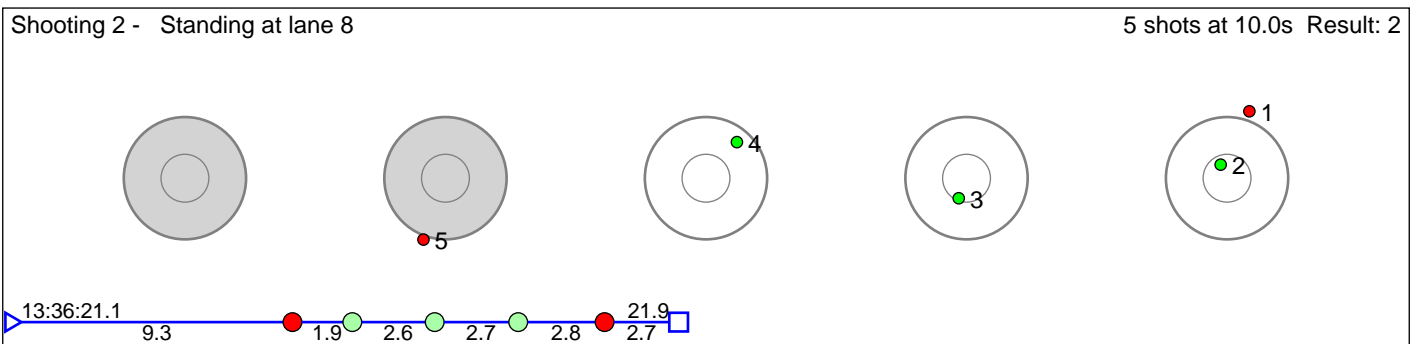

1 TVINNEREIM Gunn Kristi Stensaker

Hardbagg IL / Team Woodcon

Result: 4

Disclaimer:

These results are unofficial since only the final output from the timing system can provide complete and correct competition results. The graphic plot of each series, presents the location of the shots on each of the five targets. Please observe that the accuracy of the plotting has some limitations due to image resolution and/or printer quality.

2 ELVESTAD Mari Haugenes

Bø Skiskytterlag / Team Woodcon

Result: 6

Disclaimer:

These results are unofficial since only the final output from the timing system can provide complete and correct competition results. The graphic plot of each series, presents the location of the shots on each of the five targets. Please observe that the accuracy of the plotting has some limitations due to image resolution and/or printer quality.