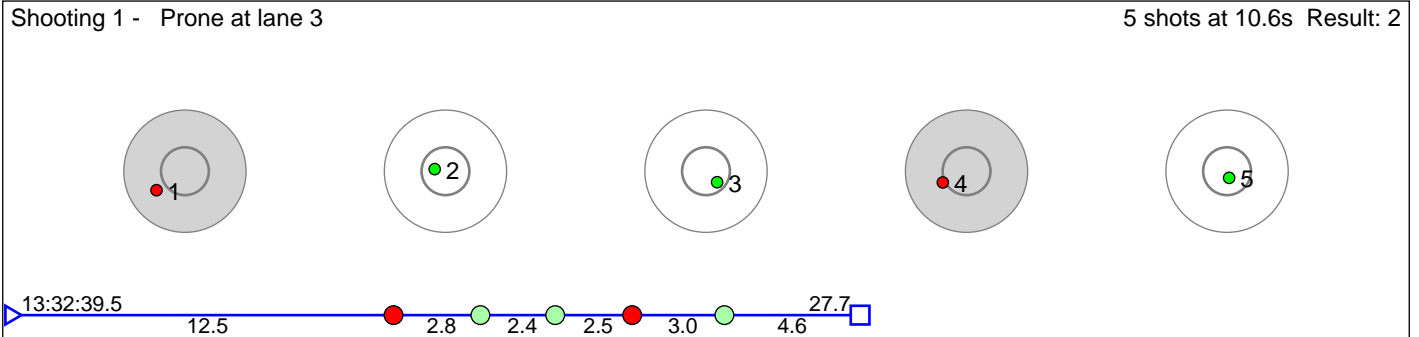

2 ELVESTAD Mari Haugenes

Bø Skiskytterlag / Team Woodcon

Result: 6

Disclaimer:

These results are unofficial since only the final output from the timing system can provide complete and correct competition results. The graphic plot of each series, presents the location of the shots on each of the five targets. Please observe that the accuracy of the plotting has some limitations due to image resolution and/or printer quality.

3 FEMSTEINEVIK Guro

Hålandsdal IL

Result: 5

Disclaimer:

These results are unofficial since only the final output from the timing system can provide complete and correct competition results. The graphic plot of each series, presents the location of the shots on each of the five targets. Please observe that the accuracy of the plotting has some limitations due to image resolution and/or printer quality.