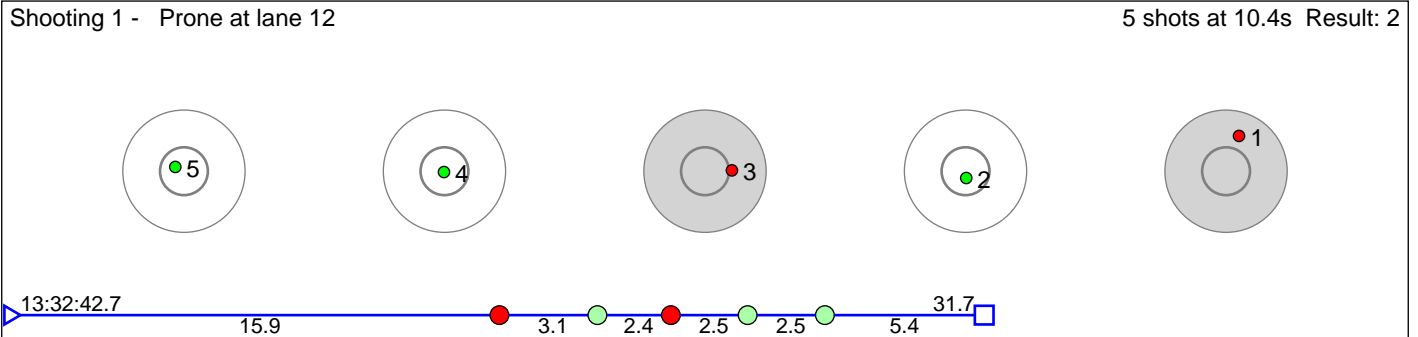

10 ROLSTAD Kristiane Almeland

Oslo Skiskytterlag / Norges Skiskytterforbund

Result: 5

Disclaimer:

These results are unofficial since only the final output from the timing system can provide complete and correct competition results. The graphic plot of each series, presents the location of the shots on each of the five targets. Please observe that the accuracy of the plotting has some limitations due to image resolution and/or printer quality.

11 TVEITO Tonje

Ål Skiskytterlag / Holmenkollen Biathlon

Result: 2

Disclaimer:

These results are unofficial since only the final output from the timing system can provide complete and correct competition results. The graphic plot of each series, presents the location of the shots on each of the five targets. Please observe that the accuracy of the plotting has some limitations due to image resolution and/or printer quality.

12 VOLDEN Nora Flotten

Oppdal IL / Team Kongsberg

Result: 4

Disclaimer:

These results are unofficial since only the final output from the timing system can provide complete and correct competition results. The graphic plot of each series, presents the location of the shots on each of the five targets. Please observe that the accuracy of the plotting has some limitations due to image resolution and/or printer quality.