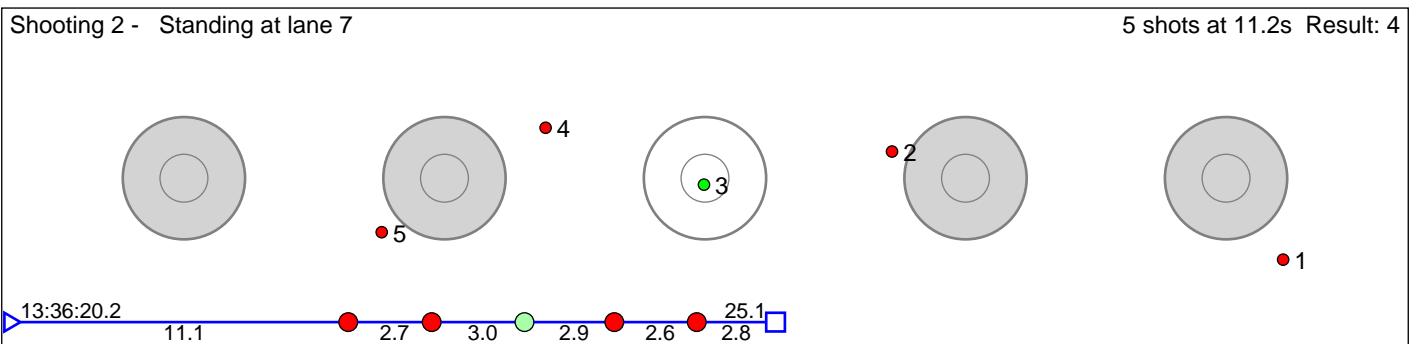

2 ELVESTAD Mari Haugenes

Bø Skiskytterlag / Team Woodcon

Result: 6

Disclaimer:

These results are unofficial since only the final output from the timing system can provide complete and correct competition results. The graphic plot of each series, presents the location of the shots on each of the five targets. Please observe that the accuracy of the plotting has some limitations due to image resolution and/or printer quality.