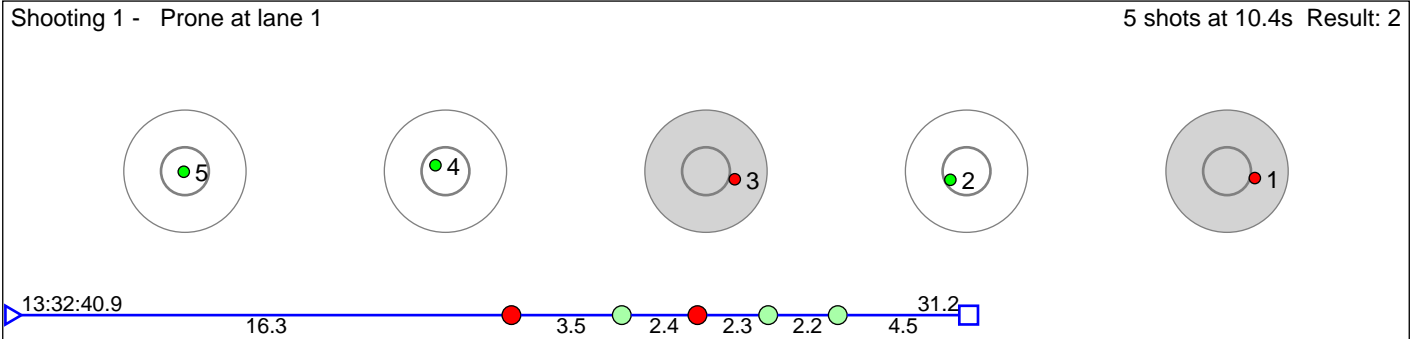

1 TVINNEREIM Gunn Kristi Stensaker

Hardbagg IL / Team Woodcon

Result: 4

Disclaimer:

These results are unofficial since only the final output from the timing system can provide complete and correct competition results. The graphic plot of each series, presents the location of the shots on each of the five targets. Please observe that the accuracy of the plotting has some limitations due to image resolution and/or printer quality.

2 ELVESTAD Mari Haugenes

Bø Skiskytterlag / Team Woodcon

Result: 6

Disclaimer:

These results are unofficial since only the final output from the timing system can provide complete and correct competition results. The graphic plot of each series, presents the location of the shots on each of the five targets. Please observe that the accuracy of the plotting has some limitations due to image resolution and/or printer quality.