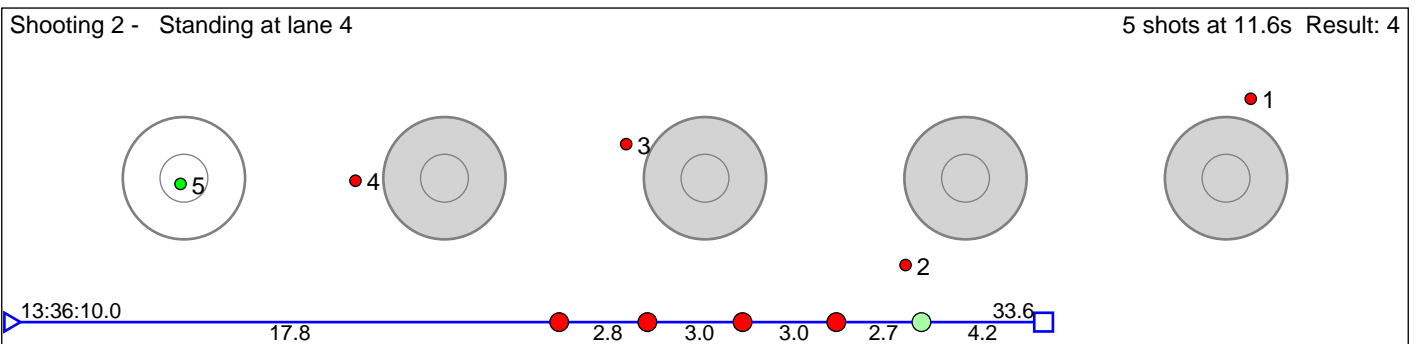

7 ROLSTAD Ingeborg Almeland

Oslo Skiskytterlag / Holmenkollen Biathlon

Result: 3

Disclaimer:

These results are unofficial since only the final output from the timing system can provide complete and correct competition results. The graphic plot of each series, presents the location of the shots on each of the five targets. Please observe that the accuracy of the plotting has some limitations due to image resolution and/or printer quality.

8 ØSTRENG Mia Jenny Nygaard

Gjerdrum IL / Team Maxim

Result: 5

Disclaimer:

These results are unofficial since only the final output from the timing system can provide complete and correct competition results. The graphic plot of each series, presents the location of the shots on each of the five targets. Please observe that the accuracy of the plotting has some limitations due to image resolution and/or printer quality.

9 BRÄNNARE-GRAN Maren Sofie

Bærums Skiklub

Result: 6

Disclaimer:

These results are unofficial since only the final output from the timing system can provide complete and correct competition results. The graphic plot of each series, presents the location of the shots on each of the five targets. Please observe that the accuracy of the plotting has some limitations due to image resolution and/or printer quality.