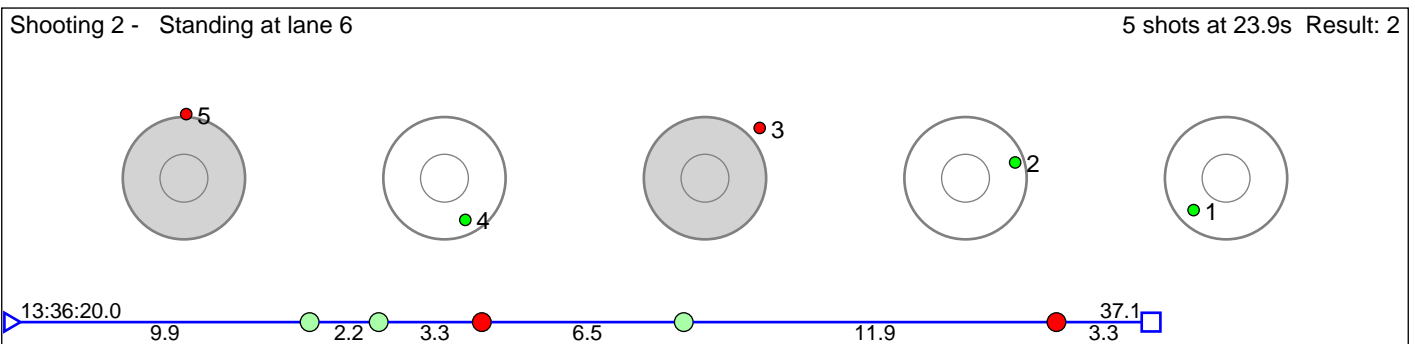

11 TVEITO Tonje

Ål Skiskytterlag / Holmenkollen Biathlon

Result: 2

Disclaimer:

These results are unofficial since only the final output from the timing system can provide complete and correct competition results. The graphic plot of each series, presents the location of the shots on each of the five targets. Please observe that the accuracy of the plotting has some limitations due to image resolution and/or printer quality.

12 VOLDEN Nora Flotten

Oppdal IL / Team Kongsberg

Result: 4

Disclaimer:

These results are unofficial since only the final output from the timing system can provide complete and correct competition results. The graphic plot of each series, presents the location of the shots on each of the five targets. Please observe that the accuracy of the plotting has some limitations due to image resolution and/or printer quality.

13 JORDE Tuva

Geilo IL / Holmenkollen Biathlon

Result: 3

Disclaimer:

These results are unofficial since only the final output from the timing system can provide complete and correct competition results. The graphic plot of each series, presents the location of the shots on each of the five targets. Please observe that the accuracy of the plotting has some limitations due to image resolution and/or printer quality.