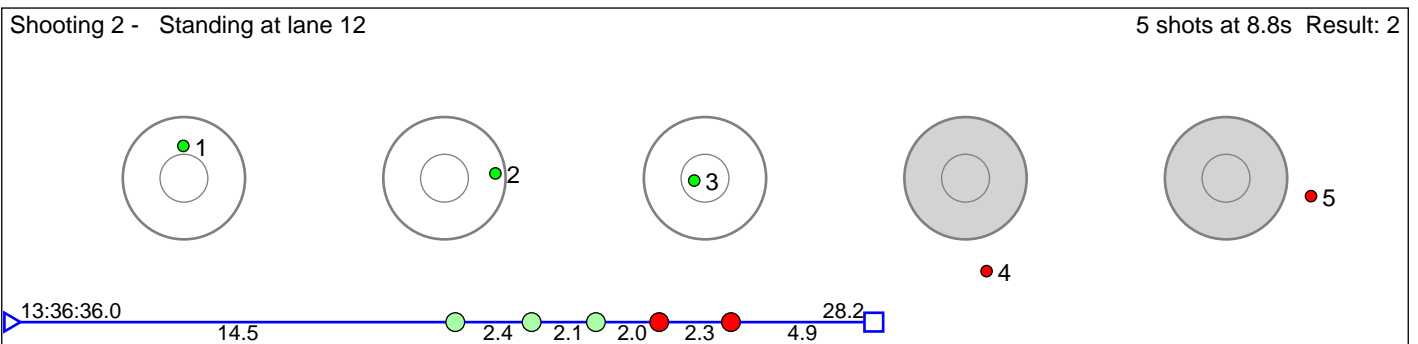

14 TORSTEINERUD Gro

Ål Skiskytterlag / Team Kongsberg

Result: 5

Disclaimer:

These results are unofficial since only the final output from the timing system can provide complete and correct competition results. The graphic plot of each series, presents the location of the shots on each of the five targets. Please observe that the accuracy of the plotting has some limitations due to image resolution and/or printer quality.