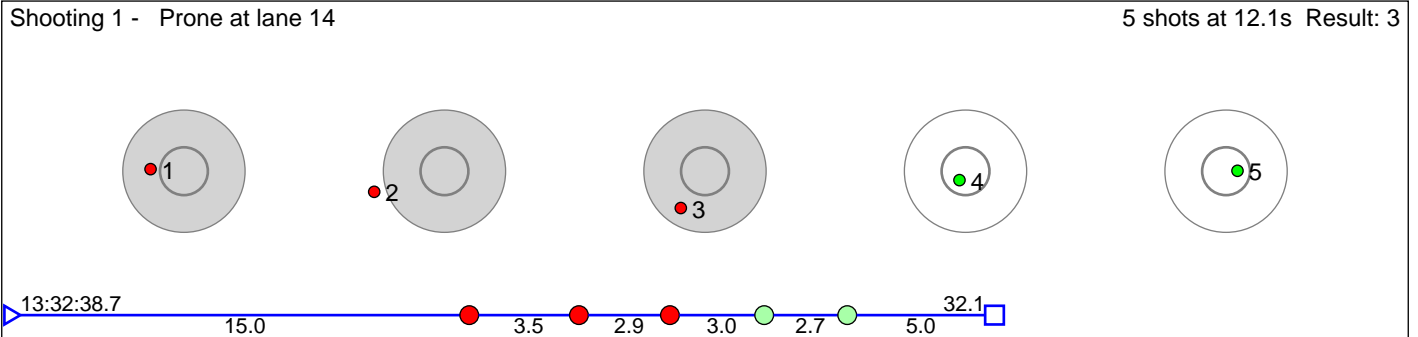

14 TORSTEINERUD Gro

Ål Skiskytterlag / Team Kongsberg

Result: 5

Disclaimer:

These results are unofficial since only the final output from the timing system can provide complete and correct competition results. The graphic plot of each series, presents the location of the shots on each of the five targets. Please observe that the accuracy of the plotting has some limitations due to image resolution and/or printer quality.