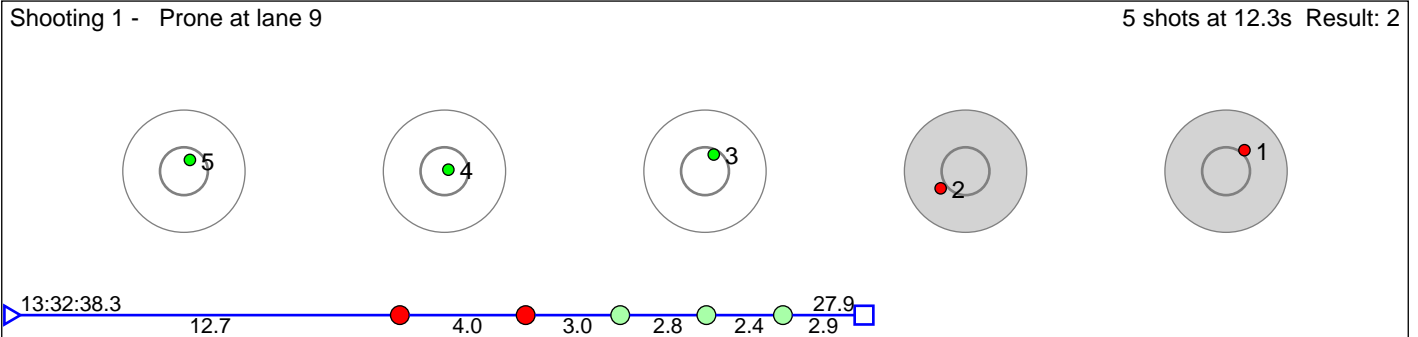

7 ROLSTAD Ingeborg Almeland

Oslo Skiskytterlag / Holmenkollen Biathlon

Result: 3

Disclaimer:

These results are unofficial since only the final output from the timing system can provide complete and correct competition results. The graphic plot of each series, presents the location of the shots on each of the five targets. Please observe that the accuracy of the plotting has some limitations due to image resolution and/or printer quality.

8 ØSTRENG Mia Jenny Nygaard

Gjerdrum IL / Team Maxim

Result: 5

Disclaimer:

These results are unofficial since only the final output from the timing system can provide complete and correct competition results. The graphic plot of each series, presents the location of the shots on each of the five targets. Please observe that the accuracy of the plotting has some limitations due to image resolution and/or printer quality.

9 BRÄNNARE-GRAN Maren Sofie

Bærums Skiklub

Result: 6

Disclaimer:

These results are unofficial since only the final output from the timing system can provide complete and correct competition results. The graphic plot of each series, presents the location of the shots on each of the five targets. Please observe that the accuracy of the plotting has some limitations due to image resolution and/or printer quality.