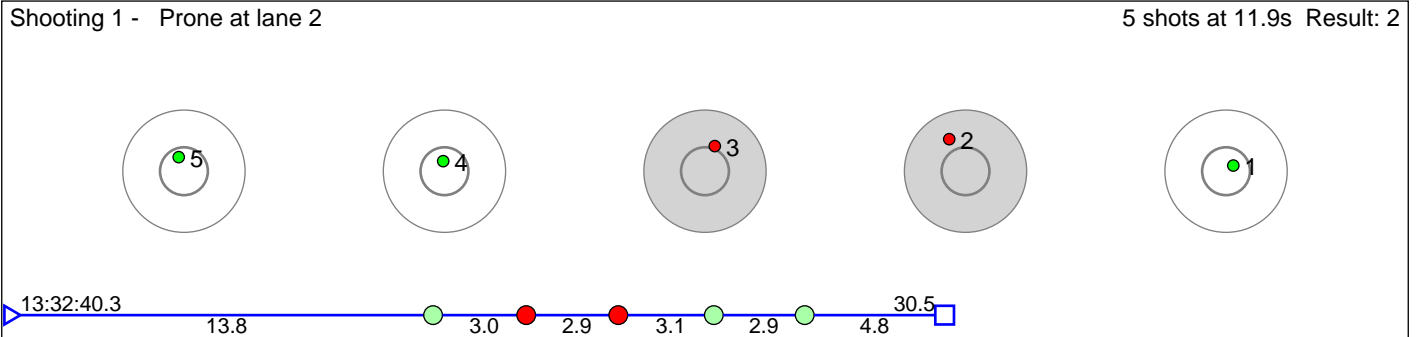

1 TVINNEREIM Gunn Kristi Stensaker

Hardbagg IL / Team Woodcon

Result: 4

Disclaimer:

These results are unofficial since only the final output from the timing system can provide complete and correct competition results. The graphic plot of each series, presents the location of the shots on each of the five targets. Please observe that the accuracy of the plotting has some limitations due to image resolution and/or printer quality.

2 ELVESTAD Mari Haugenes

Bø Skiskytterlag / Team Woodcon

Result: 6

Disclaimer:

These results are unofficial since only the final output from the timing system can provide complete and correct competition results. The graphic plot of each series, presents the location of the shots on each of the five targets. Please observe that the accuracy of the plotting has some limitations due to image resolution and/or printer quality.