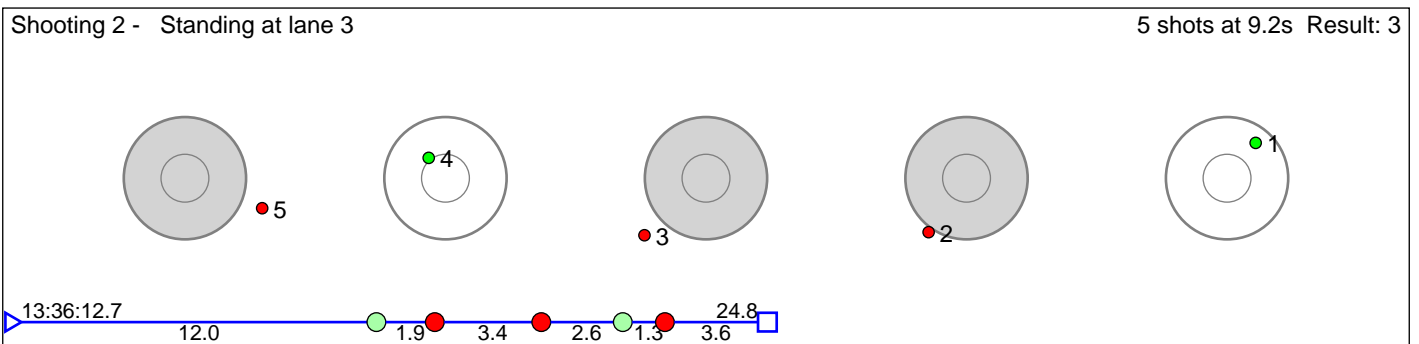

2 ELVESTAD Mari Haugenes

Bø Skiskytterlag / Team Woodcon

Result: 6

Disclaimer:

These results are unofficial since only the final output from the timing system can provide complete and correct competition results. The graphic plot of each series, presents the location of the shots on each of the five targets. Please observe that the accuracy of the plotting has some limitations due to image resolution and/or printer quality.

3 FEMSTEINEVIK Guro

Hålandsdal IL

Result: 5

Disclaimer:

These results are unofficial since only the final output from the timing system can provide complete and correct competition results. The graphic plot of each series, presents the location of the shots on each of the five targets. Please observe that the accuracy of the plotting has some limitations due to image resolution and/or printer quality.