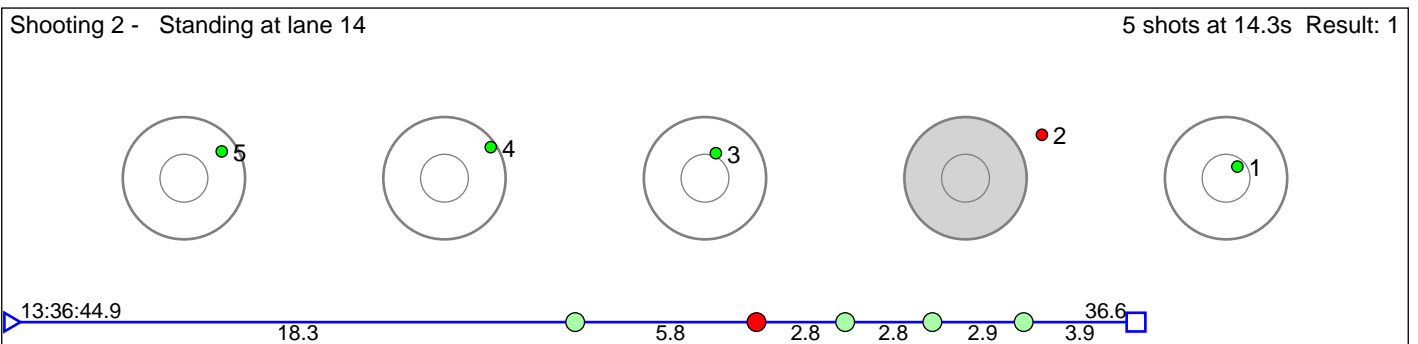

5 GILBERT-JEANSELME Lola

Norges Skiskytterforbund

Result: 2

Disclaimer:

These results are unofficial since only the final output from the timing system can provide complete and correct competition results. The graphic plot of each series, presents the location of the shots on each of the five targets. Please observe that the accuracy of the plotting has some limitations due to image resolution and/or printer quality.

6 BERNTSEN Kaia Wulff

Asker Skiklubb / Holmenkollen Biathlon

Result: 5

Disclaimer:

These results are unofficial since only the final output from the timing system can provide complete and correct competition results. The graphic plot of each series, presents the location of the shots on each of the five targets. Please observe that the accuracy of the plotting has some limitations due to image resolution and/or printer quality.

7 ROLSTAD Ingeborg Almeland

Oslo Skiskytterlag / Holmenkollen Biathlon

Result: 3

Disclaimer:

These results are unofficial since only the final output from the timing system can provide complete and correct competition results. The graphic plot of each series, presents the location of the shots on each of the five targets. Please observe that the accuracy of the plotting has some limitations due to image resolution and/or printer quality.