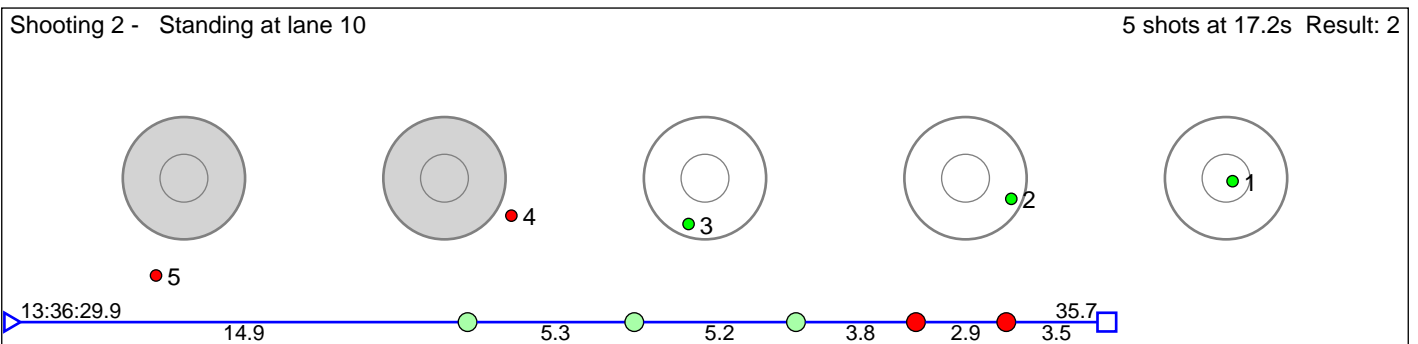

7 ROLSTAD Ingeborg Almeland

Oslo Skiskytterlag / Holmenkollen Biathlon

Result: 3

Disclaimer:

These results are unofficial since only the final output from the timing system can provide complete and correct competition results. The graphic plot of each series, presents the location of the shots on each of the five targets. Please observe that the accuracy of the plotting has some limitations due to image resolution and/or printer quality.

8 ØSTRENG Mia Jenny Nygaard

Gjerdrum IL / Team Maxim

Result: 5

Disclaimer:

These results are unofficial since only the final output from the timing system can provide complete and correct competition results. The graphic plot of each series, presents the location of the shots on each of the five targets. Please observe that the accuracy of the plotting has some limitations due to image resolution and/or printer quality.

9 BRÄNNARE-GRAN Maren Sofie

Bærums Skiklub

Result: 6

Disclaimer:

These results are unofficial since only the final output from the timing system can provide complete and correct competition results. The graphic plot of each series, presents the location of the shots on each of the five targets. Please observe that the accuracy of the plotting has some limitations due to image resolution and/or printer quality.

10 ROLSTAD Kristiane Almeland

Oslo Skiskytterlag / Norges Skiskytterforbund

Result: 5

Disclaimer:

These results are unofficial since only the final output from the timing system can provide complete and correct competition results. The graphic plot of each series, presents the location of the shots on each of the five targets. Please observe that the accuracy of the plotting has some limitations due to image resolution and/or printer quality.