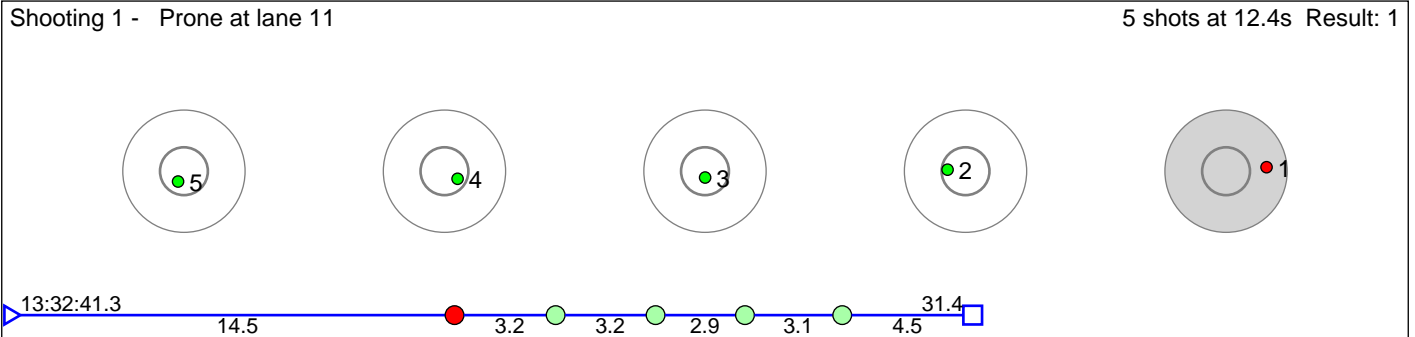

9 BRÄNNARE-GRAN Maren Sofie

Bærums Skiklub

Result: 6

Disclaimer:

These results are unofficial since only the final output from the timing system can provide complete and correct competition results. The graphic plot of each series, presents the location of the shots on each of the five targets. Please observe that the accuracy of the plotting has some limitations due to image resolution and/or printer quality.

10 ROLSTAD Kristiane Almeland

Oslo Skiskytterlag / Norges Skiskytterforbund

Result: 5

Disclaimer:

These results are unofficial since only the final output from the timing system can provide complete and correct competition results. The graphic plot of each series, presents the location of the shots on each of the five targets. Please observe that the accuracy of the plotting has some limitations due to image resolution and/or printer quality.

11 TVEITO Tonje

Ål Skiskytterlag / Holmenkollen Biathlon

Result: 2

Disclaimer:

These results are unofficial since only the final output from the timing system can provide complete and correct competition results. The graphic plot of each series, presents the location of the shots on each of the five targets. Please observe that the accuracy of the plotting has some limitations due to image resolution and/or printer quality.