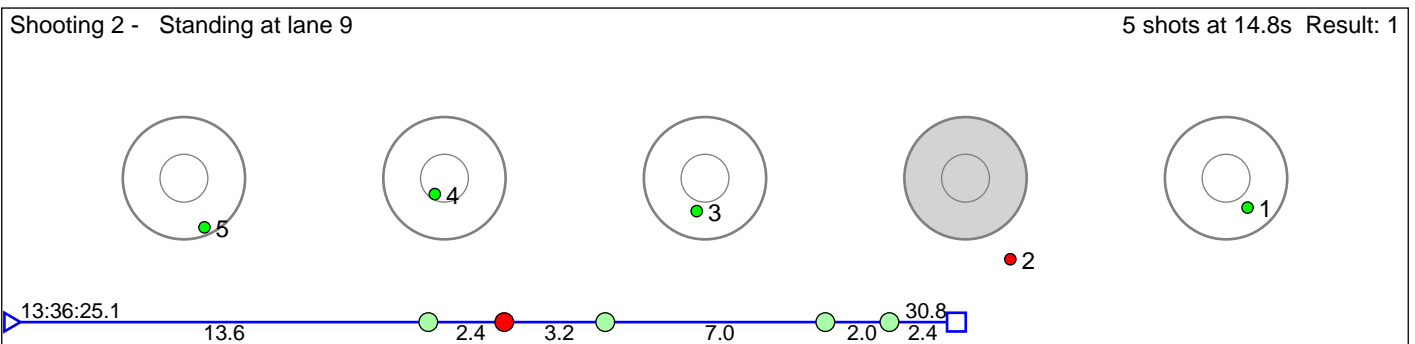

9 BRÄNNARE-GRAN Maren Sofie

Bærums Skiklub

Result: 6

Disclaimer:

These results are unofficial since only the final output from the timing system can provide complete and correct competition results. The graphic plot of each series, presents the location of the shots on each of the five targets. Please observe that the accuracy of the plotting has some limitations due to image resolution and/or printer quality.

10 ROLSTAD Kristiane Almeland

Oslo Skiskytterlag / Norges Skiskytterforbund

Result: 5

Disclaimer:

These results are unofficial since only the final output from the timing system can provide complete and correct competition results. The graphic plot of each series, presents the location of the shots on each of the five targets. Please observe that the accuracy of the plotting has some limitations due to image resolution and/or printer quality.

11 TVEITO Tonje

Ål Skiskytterlag / Holmenkollen Biathlon

Result: 2

Disclaimer:

These results are unofficial since only the final output from the timing system can provide complete and correct competition results. The graphic plot of each series, presents the location of the shots on each of the five targets. Please observe that the accuracy of the plotting has some limitations due to image resolution and/or printer quality.