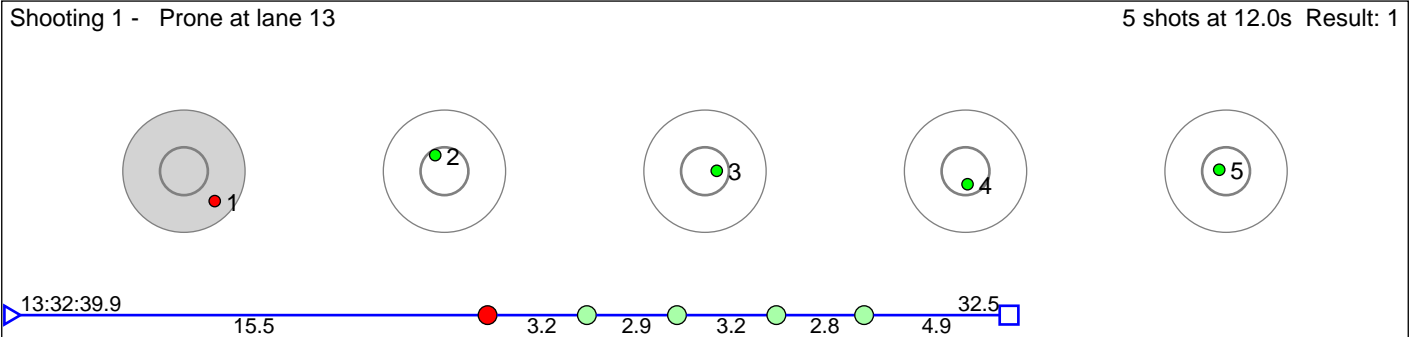

11 TVEITO Tonje

Ål Skiskytterlag / Holmenkollen Biathlon

Result: 2

Disclaimer:

These results are unofficial since only the final output from the timing system can provide complete and correct competition results. The graphic plot of each series, presents the location of the shots on each of the five targets. Please observe that the accuracy of the plotting has some limitations due to image resolution and/or printer quality.

12 VOLDEN Nora Flotten

Oppdal IL / Team Kongsberg

Result: 4

Disclaimer:

These results are unofficial since only the final output from the timing system can provide complete and correct competition results. The graphic plot of each series, presents the location of the shots on each of the five targets. Please observe that the accuracy of the plotting has some limitations due to image resolution and/or printer quality.

13 JORDE Tuva

Geilo IL / Holmenkollen Biathlon

Result: 3

Disclaimer:

These results are unofficial since only the final output from the timing system can provide complete and correct competition results. The graphic plot of each series, presents the location of the shots on each of the five targets. Please observe that the accuracy of the plotting has some limitations due to image resolution and/or printer quality.