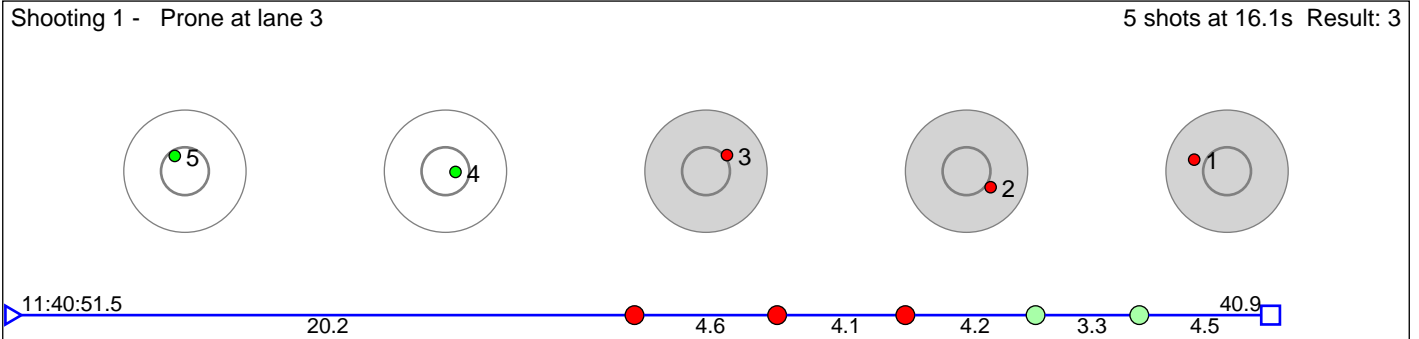

126 Halvorsen Sindre

Froland IL

Result: 6

Disclaimer:

These results are unofficial since only the final output from the timing system can provide complete and correct competition results. The graphic plot of each series, presents the location of the shots on each of the five targets. Please observe that the accuracy of the plotting has some limitations due to image resolution and/or printer quality.

127 Fjærbu Torjus Fidje

Froland IL

Result: 5

Disclaimer:

These results are unofficial since only the final output from the timing system can provide complete and correct competition results. The graphic plot of each series, presents the location of the shots on each of the five targets. Please observe that the accuracy of the plotting has some limitations due to image resolution and/or printer quality.

128 Husebø August Kirkeby

Oslo Skiskytterlag

Result: 8

Disclaimer:

These results are unofficial since only the final output from the timing system can provide complete and correct competition results. The graphic plot of each series, presents the location of the shots on each of the five targets. Please observe that the accuracy of the plotting has some limitations due to image resolution and/or printer quality.