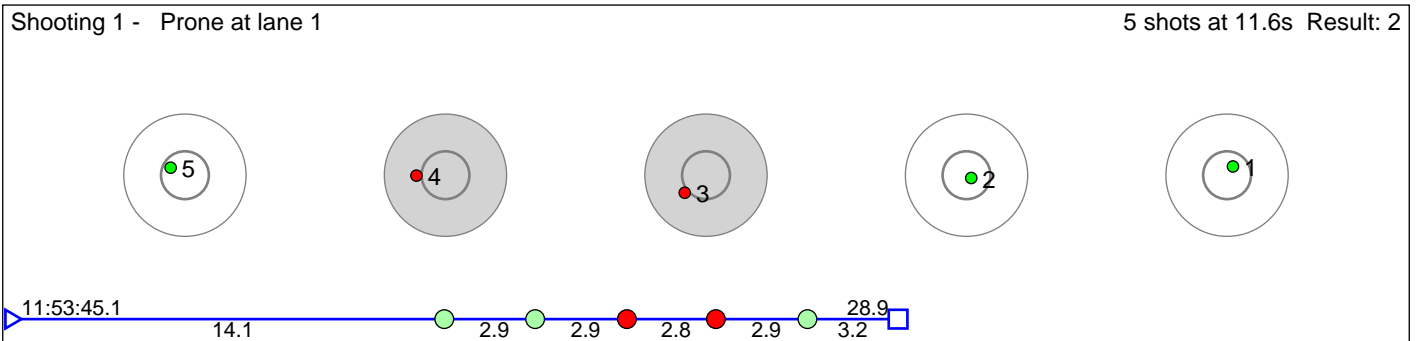

145 Kvelvane Julie Tronerud

Voss Skiskytterlag

Result: 4

Disclaimer:

These results are unofficial since only the final output from the timing system can provide complete and correct competition results. The graphic plot of each series, presents the location of the shots on each of the five targets. Please observe that the accuracy of the plotting has some limitations due to image resolution and/or printer quality.