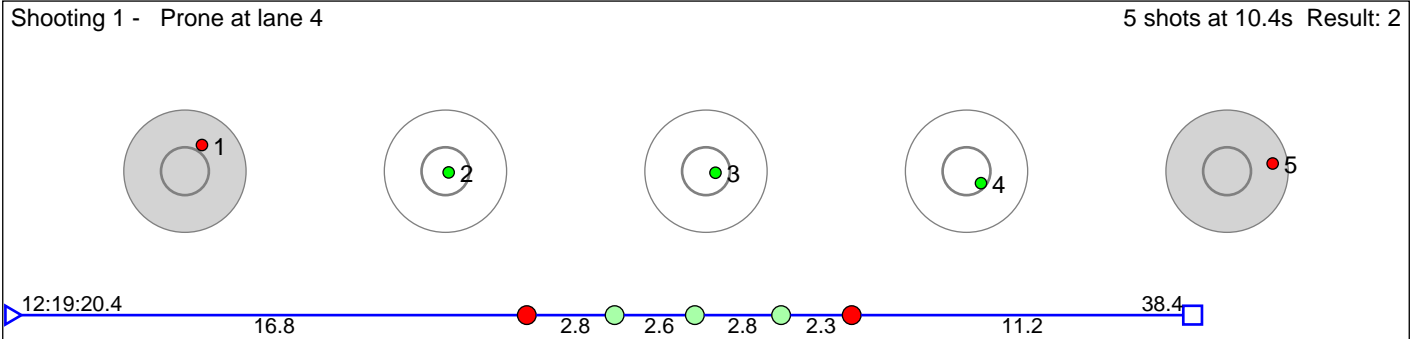

188 Håverstad Tobias Kerlefsen

Birkenes IL

Result: 5

Disclaimer:

These results are unofficial since only the final output from the timing system can provide complete and correct competition results. The graphic plot of each series, presents the location of the shots on each of the five targets. Please observe that the accuracy of the plotting has some limitations due to image resolution and/or printer quality.