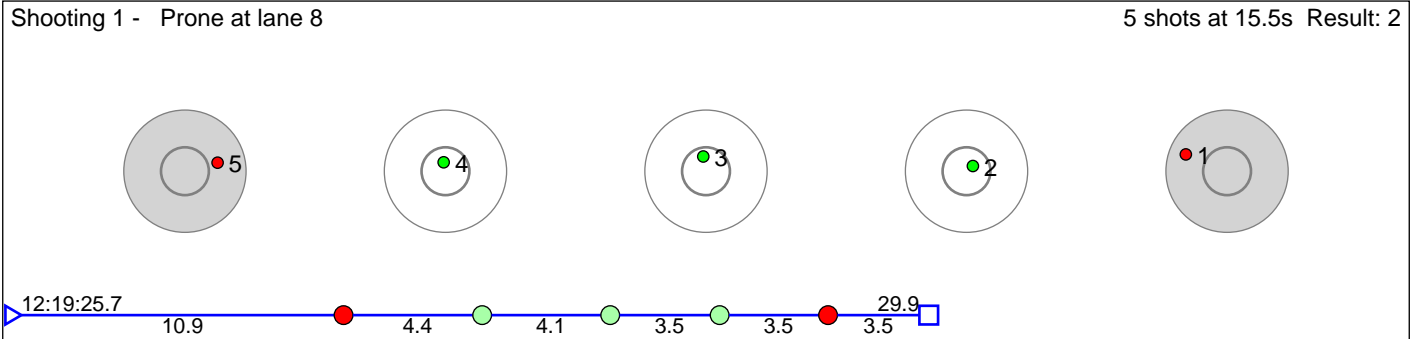

167 Bjelland Kevin Brun

Sandnes og Gjesdal SSL

Result: 4

Disclaimer:

These results are unofficial since only the final output from the timing system can provide complete and correct competition results. The graphic plot of each series, presents the location of the shots on each of the five targets. Please observe that the accuracy of the plotting has some limitations due to image resolution and/or printer quality.