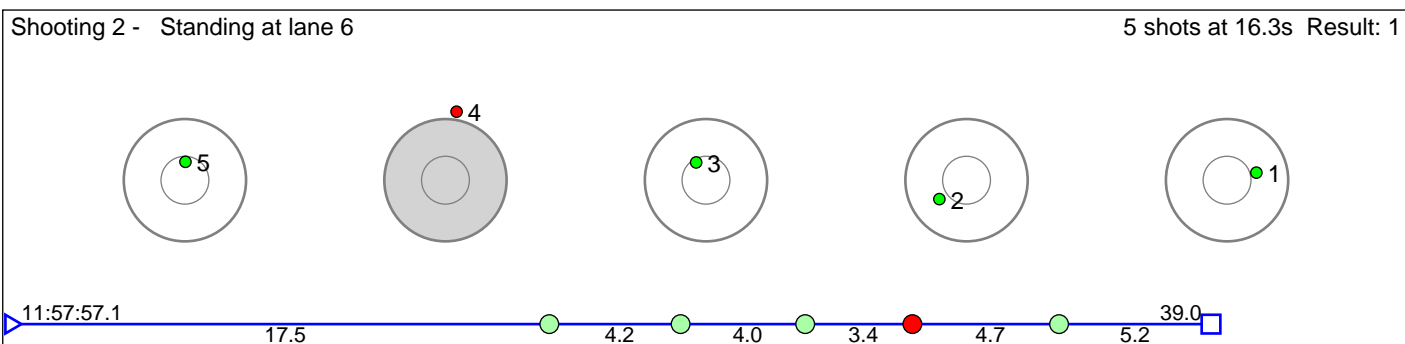

156 Dokken Maria Tormodsgard

Svene IL

Result: 3

Disclaimer:

These results are unofficial since only the final output from the timing system can provide complete and correct competition results. The graphic plot of each series, presents the location of the shots on each of the five targets. Please observe that the accuracy of the plotting has some limitations due to image resolution and/or printer quality.