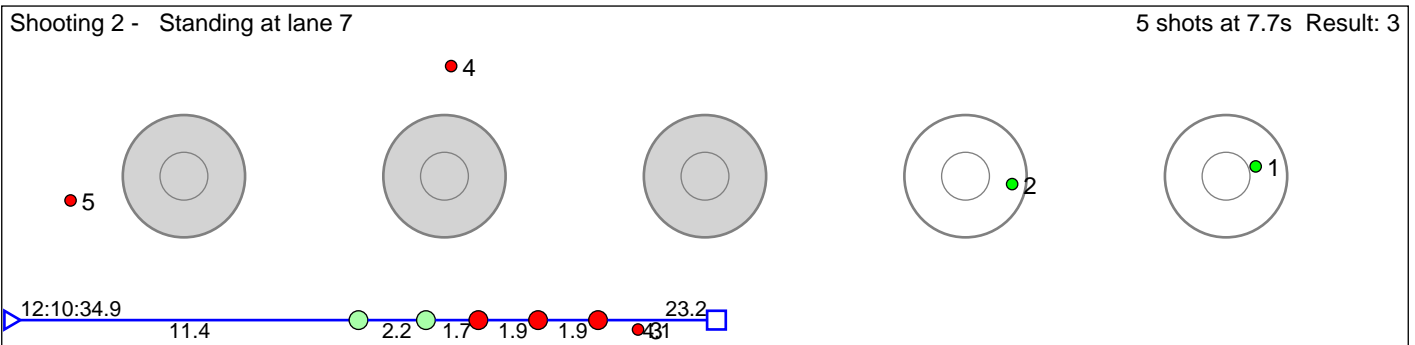

179 Koksvik Torbjørn

Figgjo IL

Result: 4

Disclaimer:

These results are unofficial since only the final output from the timing system can provide complete and correct competition results. The graphic plot of each series, presents the location of the shots on each of the five targets. Please observe that the accuracy of the plotting has some limitations due to image resolution and/or printer quality.