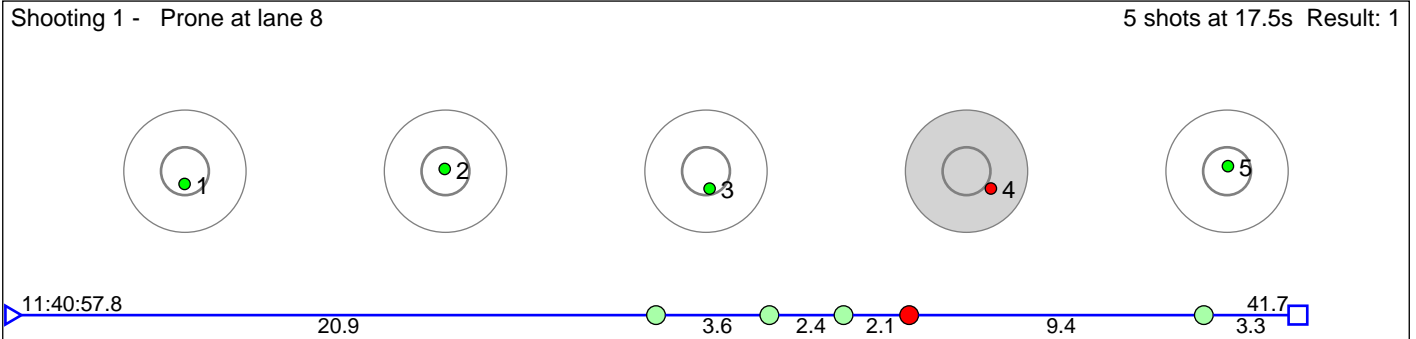

137 Stakkeland Martin Vatland

Kvinesdal ski- og skiskytterlag

Result: 5

Disclaimer:

These results are unofficial since only the final output from the timing system can provide complete and correct competition results. The graphic plot of each series, presents the location of the shots on each of the five targets. Please observe that the accuracy of the plotting has some limitations due to image resolution and/or printer quality.