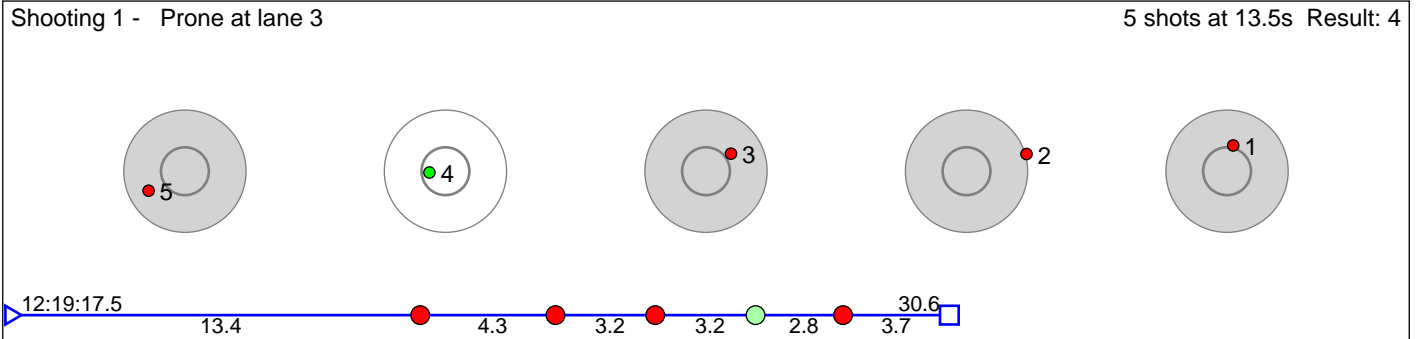

193 Bøylestad-Landa Olav

Froland IL

Result: 7

Disclaimer:

These results are unofficial since only the final output from the timing system can provide complete and correct competition results. The graphic plot of each series, presents the location of the shots on each of the five targets. Please observe that the accuracy of the plotting has some limitations due to image resolution and/or printer quality.