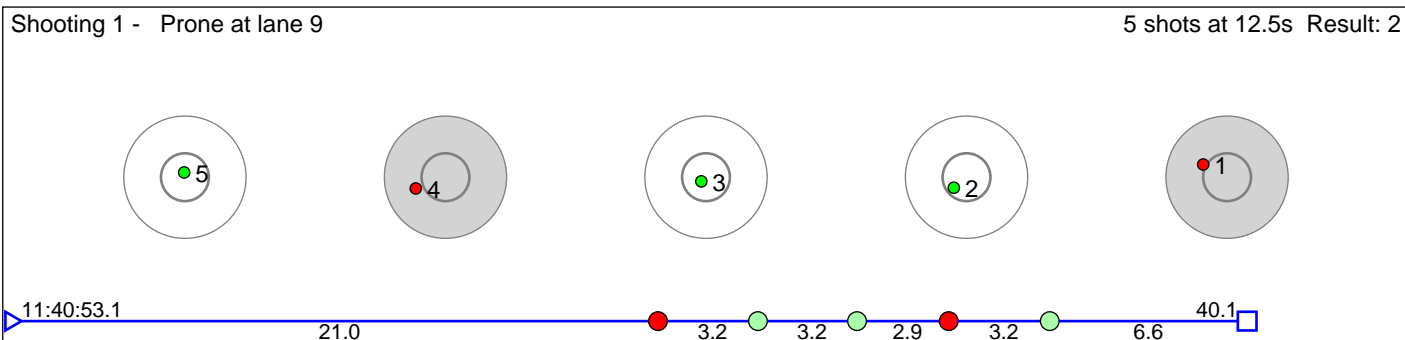

131 Frey Sondre Leknes

Bærums Skiklub

Result: 5

Disclaimer:

These results are unofficial since only the final output from the timing system can provide complete and correct competition results. The graphic plot of each series, presents the location of the shots on each of the five targets. Please observe that the accuracy of the plotting has some limitations due to image resolution and/or printer quality.

132 Sletvold Tobias

Figgjo IL

Result: 4

Disclaimer:

These results are unofficial since only the final output from the timing system can provide complete and correct competition results. The graphic plot of each series, presents the location of the shots on each of the five targets. Please observe that the accuracy of the plotting has some limitations due to image resolution and/or printer quality.