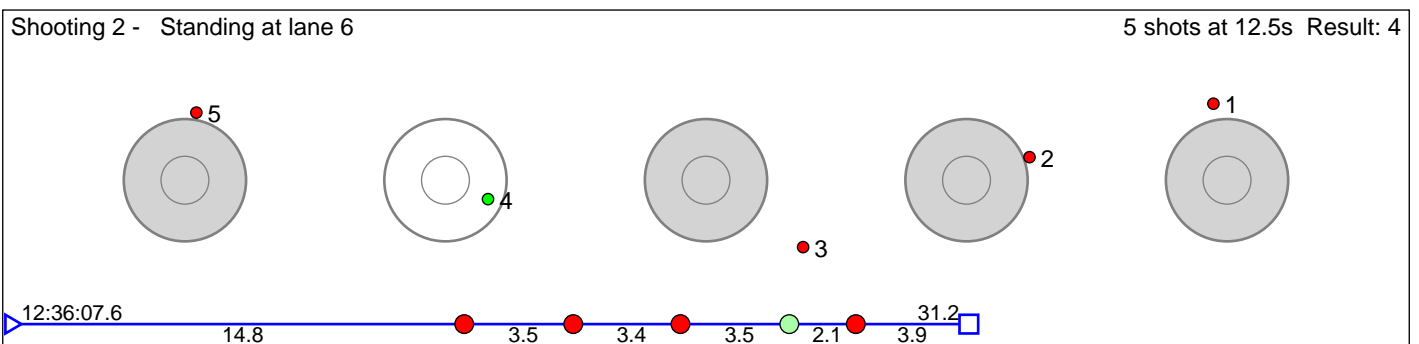

236 Nesse Henrik Schioldborg

Try, Idrettslaget

Result: 7

Disclaimer:

These results are unofficial since only the final output from the timing system can provide complete and correct competition results. The graphic plot of each series, presents the location of the shots on each of the five targets. Please observe that the accuracy of the plotting has some limitations due to image resolution and/or printer quality.