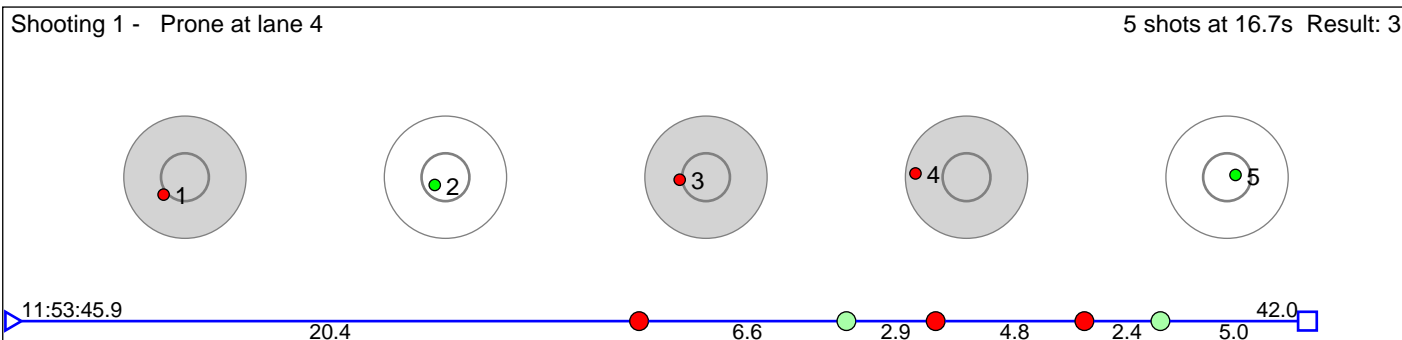

142 Flaa Marie Lund

Lørenskog Skiklubb

Result: 6

Disclaimer:

These results are unofficial since only the final output from the timing system can provide complete and correct competition results. The graphic plot of each series, presents the location of the shots on each of the five targets. Please observe that the accuracy of the plotting has some limitations due to image resolution and/or printer quality.

143 Tronrud Sara Agnethe Granvang

Nordre Land IL

Result: 7

Disclaimer:

These results are unofficial since only the final output from the timing system can provide complete and correct competition results. The graphic plot of each series, presents the location of the shots on each of the five targets. Please observe that the accuracy of the plotting has some limitations due to image resolution and/or printer quality.