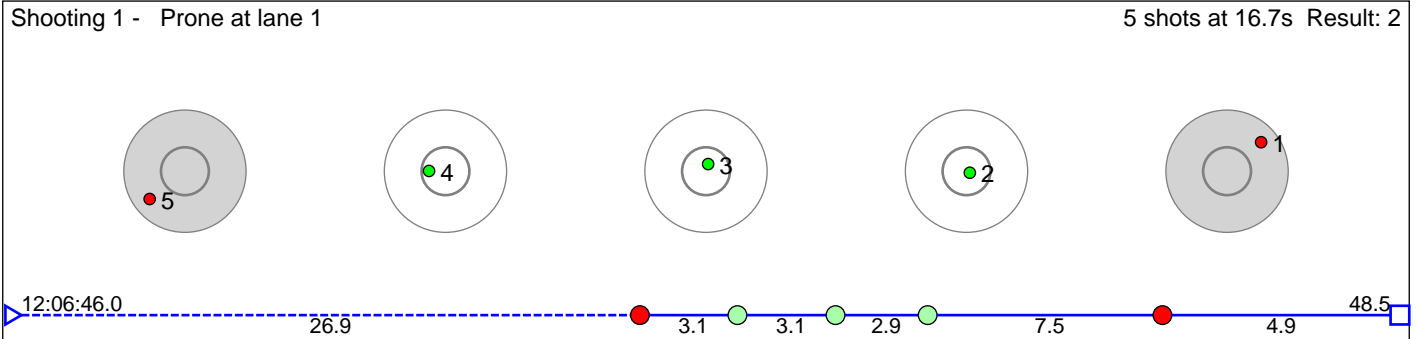

174 Samseth Oscar Magnus

Bærums Skiklub

Result: 1

Disclaimer:

These results are unofficial since only the final output from the timing system can provide complete and correct competition results. The graphic plot of each series, presents the location of the shots on each of the five targets. Please observe that the accuracy of the plotting has some limitations due to image resolution and/or printer quality.

176 Haugstad Elias

Figgjo IL

Result: 7

Disclaimer:

These results are unofficial since only the final output from the timing system can provide complete and correct competition results. The graphic plot of each series, presents the location of the shots on each of the five targets. Please observe that the accuracy of the plotting has some limitations due to image resolution and/or printer quality.