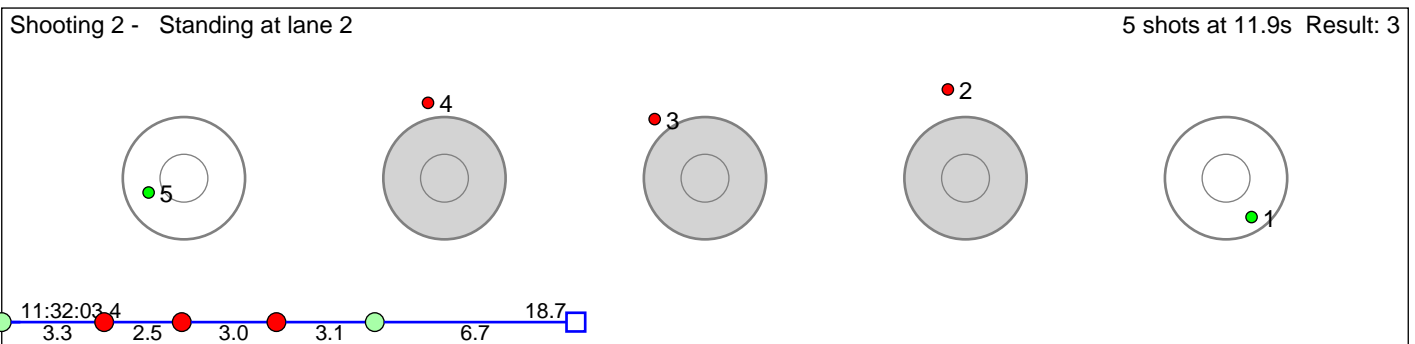

124 Hårstad Stine

Rennebu IL

Result: 4

Disclaimer:

These results are unofficial since only the final output from the timing system can provide complete and correct competition results. The graphic plot of each series, presents the location of the shots on each of the five targets. Please observe that the accuracy of the plotting has some limitations due to image resolution and/or printer quality.