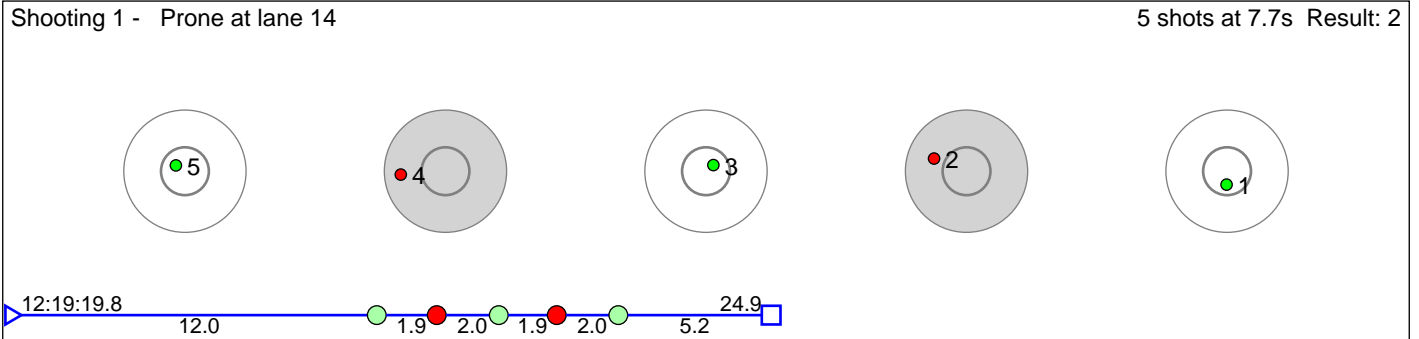

190 Aarhaug Jens Borgar

Sokna IL

Result: 4

Disclaimer:

These results are unofficial since only the final output from the timing system can provide complete and correct competition results. The graphic plot of each series, presents the location of the shots on each of the five targets. Please observe that the accuracy of the plotting has some limitations due to image resolution and/or printer quality.