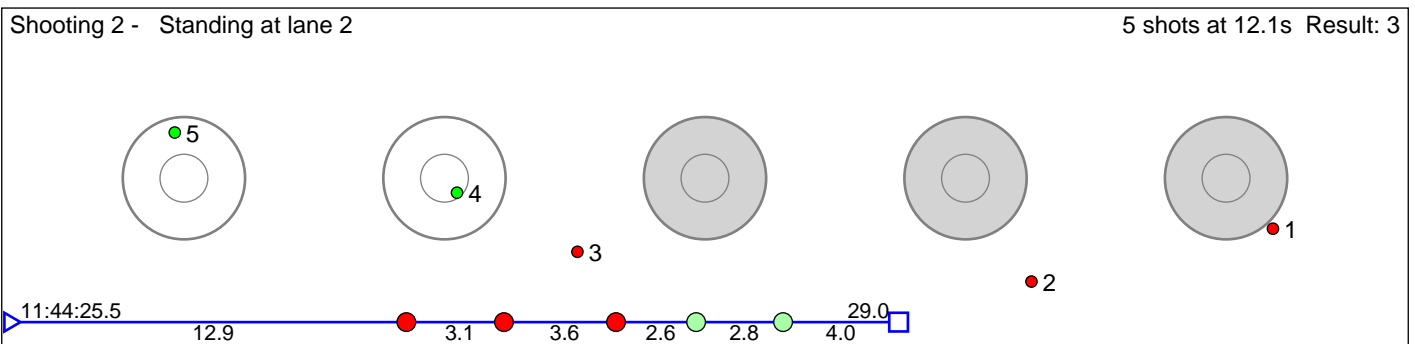

134 Thornquist Thorben Grytnes

Ivrig IL

Result: 4

Disclaimer:

These results are unofficial since only the final output from the timing system can provide complete and correct competition results. The graphic plot of each series, presents the location of the shots on each of the five targets. Please observe that the accuracy of the plotting has some limitations due to image resolution and/or printer quality.