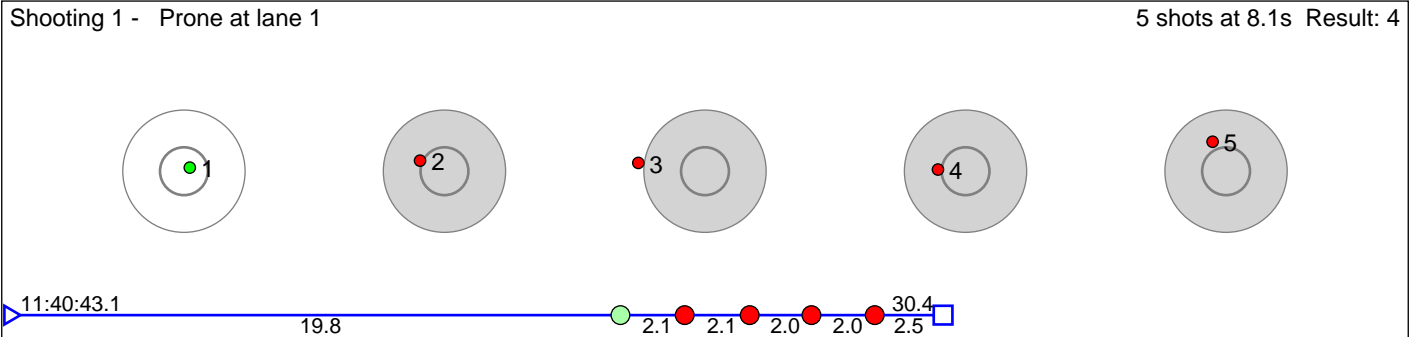

133 Wassbakk Magnus

Tromsø Skiskytterlag

Result: 7

Disclaimer:

These results are unofficial since only the final output from the timing system can provide complete and correct competition results. The graphic plot of each series, presents the location of the shots on each of the five targets. Please observe that the accuracy of the plotting has some limitations due to image resolution and/or printer quality.