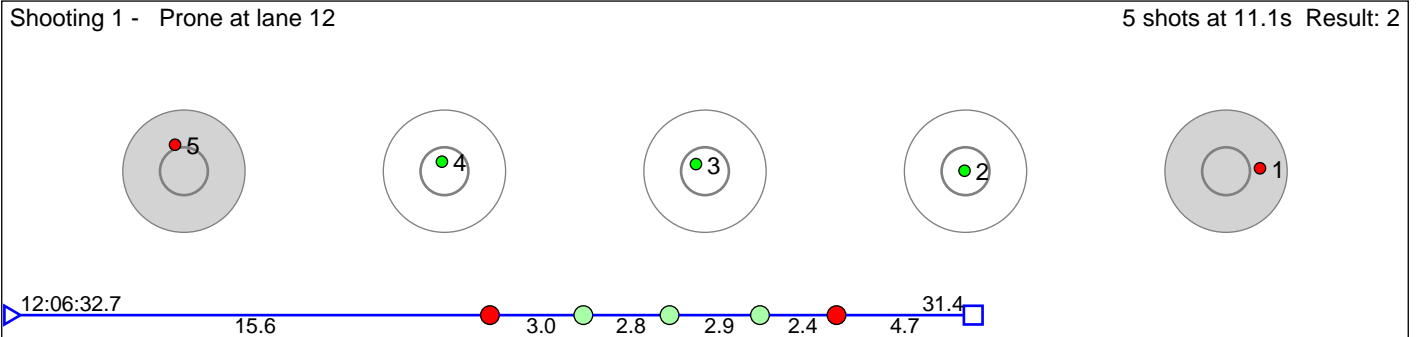

181 Haug Andreas Aasen

Bø Skiskytterlag

Result: 7

Disclaimer:

These results are unofficial since only the final output from the timing system can provide complete and correct competition results. The graphic plot of each series, presents the location of the shots on each of the five targets. Please observe that the accuracy of the plotting has some limitations due to image resolution and/or printer quality.