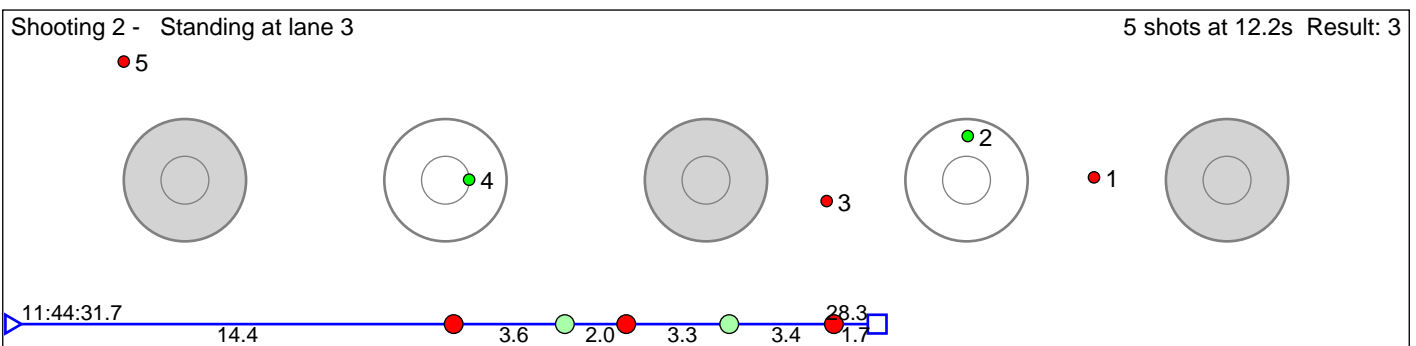

136 Aanesen Tobias Haugeglass

Birkenes IL

Result: 4

Disclaimer:

These results are unofficial since only the final output from the timing system can provide complete and correct competition results. The graphic plot of each series, presents the location of the shots on each of the five targets. Please observe that the accuracy of the plotting has some limitations due to image resolution and/or printer quality.