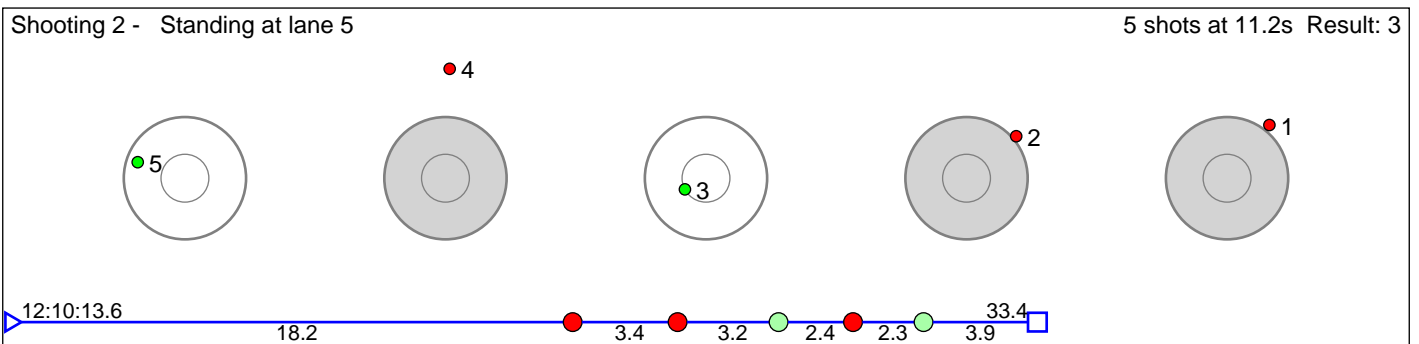

163 Jøsang Sivert

Sandnes og Gjesdal SSL

Result: 3

Disclaimer:

These results are unofficial since only the final output from the timing system can provide complete and correct competition results. The graphic plot of each series, presents the location of the shots on each of the five targets. Please observe that the accuracy of the plotting has some limitations due to image resolution and/or printer quality.