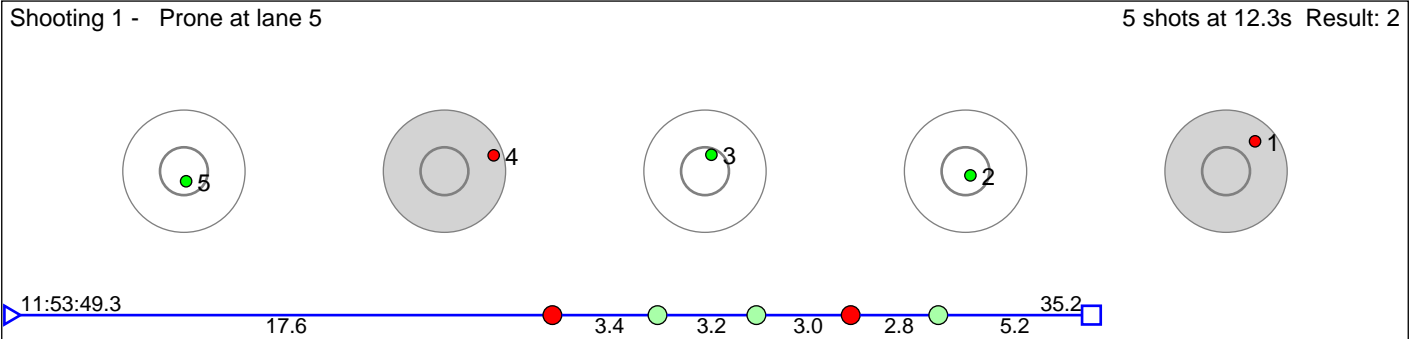

148 Berg-Knutsen Silje Christine

Fet Skiklubb

Result: 3

Disclaimer:

These results are unofficial since only the final output from the timing system can provide complete and correct competition results. The graphic plot of each series, presents the location of the shots on each of the five targets. Please observe that the accuracy of the plotting has some limitations due to image resolution and/or printer quality.