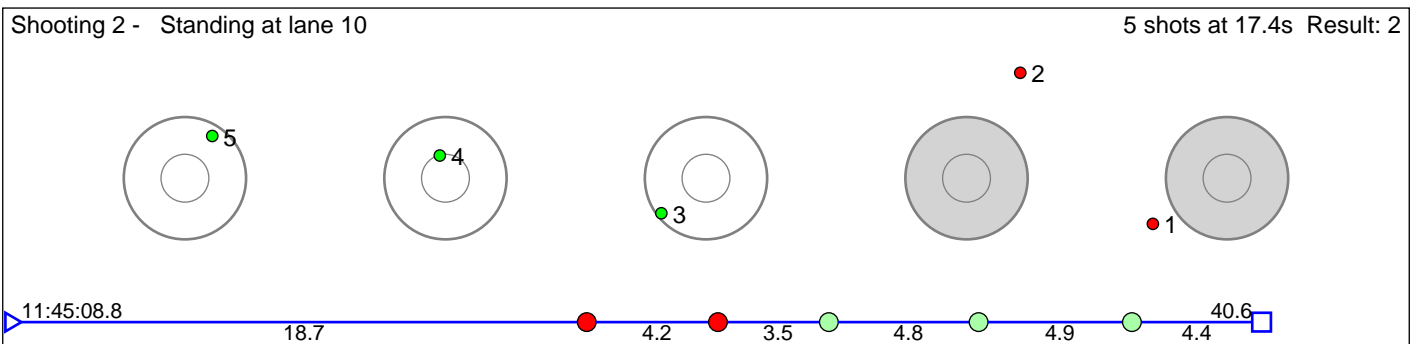

127 Fjærbu Torjus Fidje

Froland IL

Result: 5

Disclaimer:

These results are unofficial since only the final output from the timing system can provide complete and correct competition results. The graphic plot of each series, presents the location of the shots on each of the five targets. Please observe that the accuracy of the plotting has some limitations due to image resolution and/or printer quality.