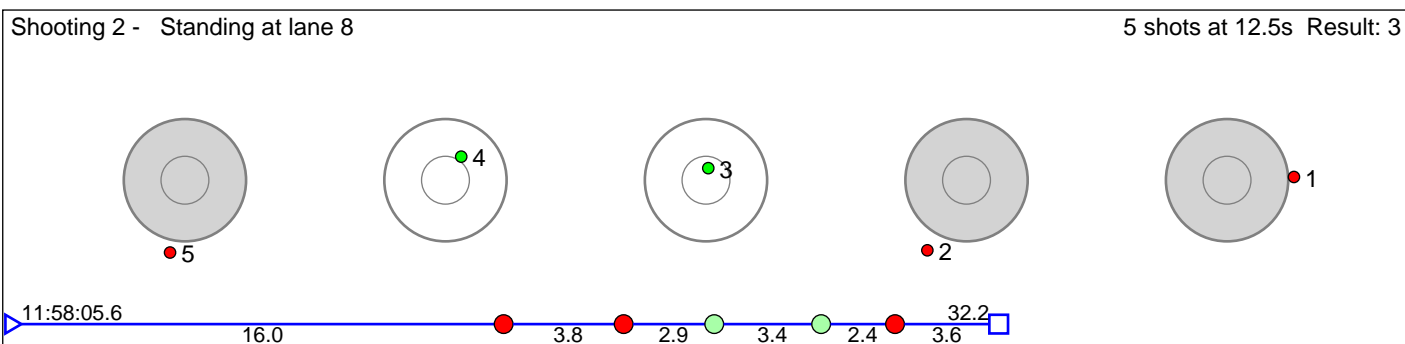

141 Tangen Eirin

Tynset IF

Result: 3

Disclaimer:

These results are unofficial since only the final output from the timing system can provide complete and correct competition results. The graphic plot of each series, presents the location of the shots on each of the five targets. Please observe that the accuracy of the plotting has some limitations due to image resolution and/or printer quality.

142 Flaa Marie Lund

Lørenskog Skiklubb

Result: 6

Disclaimer:

These results are unofficial since only the final output from the timing system can provide complete and correct competition results. The graphic plot of each series, presents the location of the shots on each of the five targets. Please observe that the accuracy of the plotting has some limitations due to image resolution and/or printer quality.