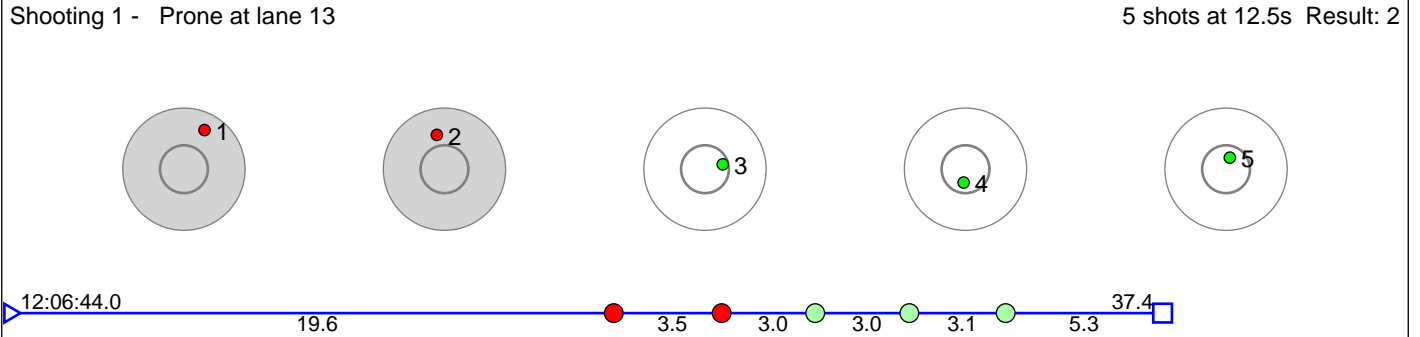

170 Moslet Elias

Fossum IF

Result: 5

Disclaimer:

These results are unofficial since only the final output from the timing system can provide complete and correct competition results. The graphic plot of each series, presents the location of the shots on each of the five targets. Please observe that the accuracy of the plotting has some limitations due to image resolution and/or printer quality.