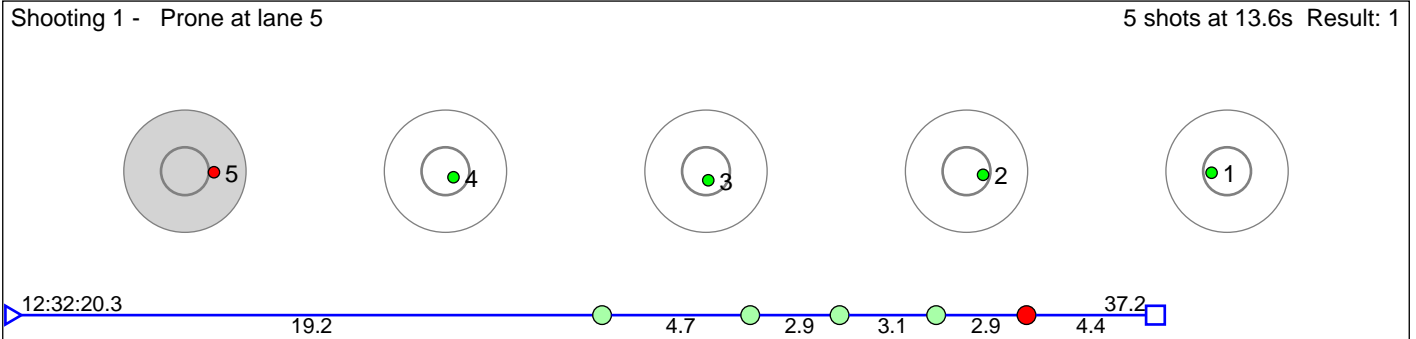

218 Bjørndalen Sivert

Simostranda IL

Result: 6

Disclaimer:

These results are unofficial since only the final output from the timing system can provide complete and correct competition results. The graphic plot of each series, presents the location of the shots on each of the five targets. Please observe that the accuracy of the plotting has some limitations due to image resolution and/or printer quality.

223 Halvorsen Øyvind Henanger

Hålandsdal IL

Result: 4

Disclaimer:

These results are unofficial since only the final output from the timing system can provide complete and correct competition results. The graphic plot of each series, presents the location of the shots on each of the five targets. Please observe that the accuracy of the plotting has some limitations due to image resolution and/or printer quality.

227 Mars Christian

Result: 2

Disclaimer:

These results are unofficial since only the final output from the timing system can provide complete and correct competition results. The graphic plot of each series, presents the location of the shots on each of the five targets. Please observe that the accuracy of the plotting has some limitations due to image resolution and/or printer quality.