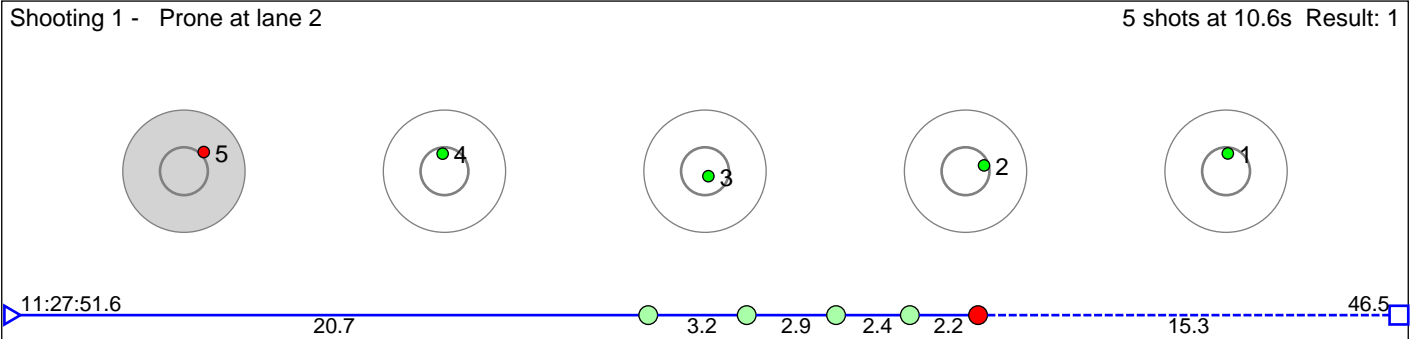

122 Bøylestad Marte

Froland IL

Result: 8

Disclaimer:

These results are unofficial since only the final output from the timing system can provide complete and correct competition results. The graphic plot of each series, presents the location of the shots on each of the five targets. Please observe that the accuracy of the plotting has some limitations due to image resolution and/or printer quality.

123 Samseth Antonia Mia

Bærums Skiklub

Result: 2

Disclaimer:

These results are unofficial since only the final output from the timing system can provide complete and correct competition results. The graphic plot of each series, presents the location of the shots on each of the five targets. Please observe that the accuracy of the plotting has some limitations due to image resolution and/or printer quality.

124 Hårstad Stine

Rennebu IL

Result: 4

Disclaimer:

These results are unofficial since only the final output from the timing system can provide complete and correct competition results. The graphic plot of each series, presents the location of the shots on each of the five targets. Please observe that the accuracy of the plotting has some limitations due to image resolution and/or printer quality.