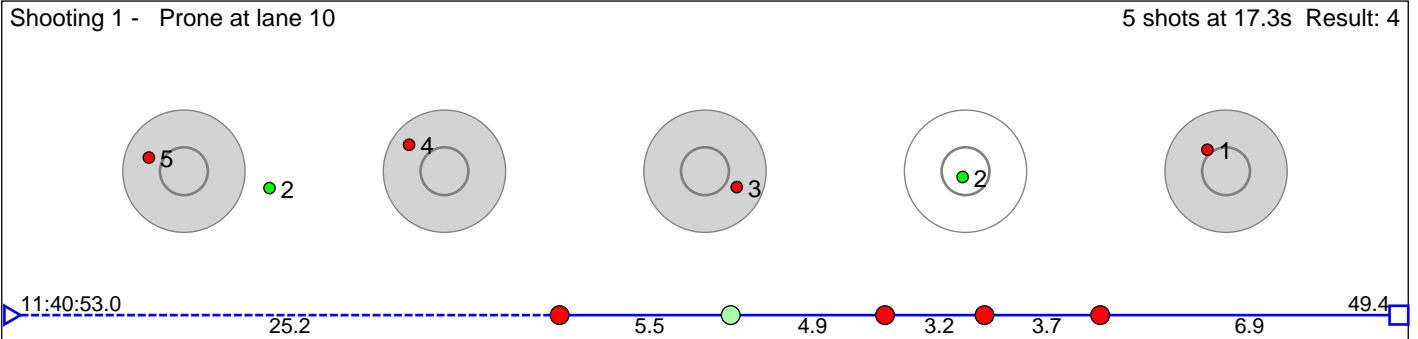

138 Smeland Johan

Birkenes IL

Result: 8

Disclaimer:

These results are unofficial since only the final output from the timing system can provide complete and correct competition results. The graphic plot of each series, presents the location of the shots on each of the five targets. Please observe that the accuracy of the plotting has some limitations due to image resolution and/or printer quality.