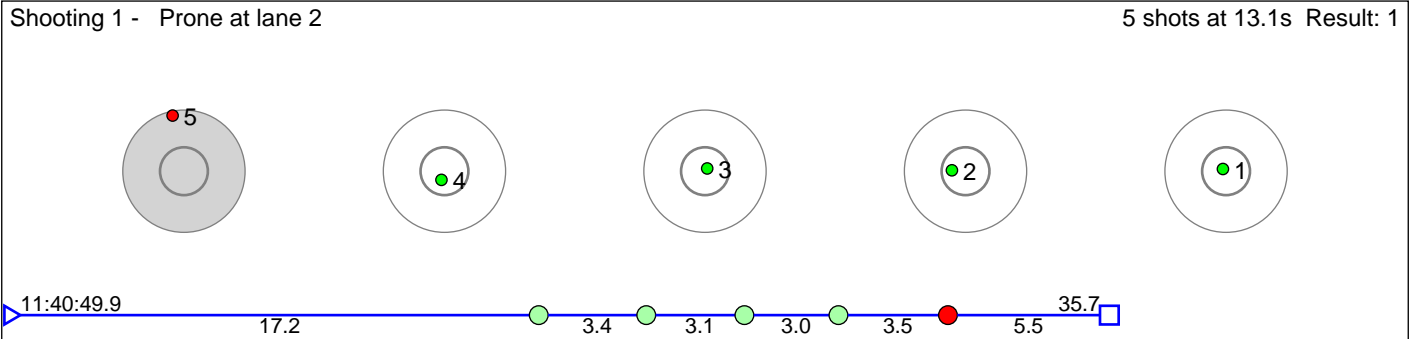

131 Frey Sondre Leknes

Bærums Skiklub

Result: 5

Disclaimer:

These results are unofficial since only the final output from the timing system can provide complete and correct competition results. The graphic plot of each series, presents the location of the shots on each of the five targets. Please observe that the accuracy of the plotting has some limitations due to image resolution and/or printer quality.