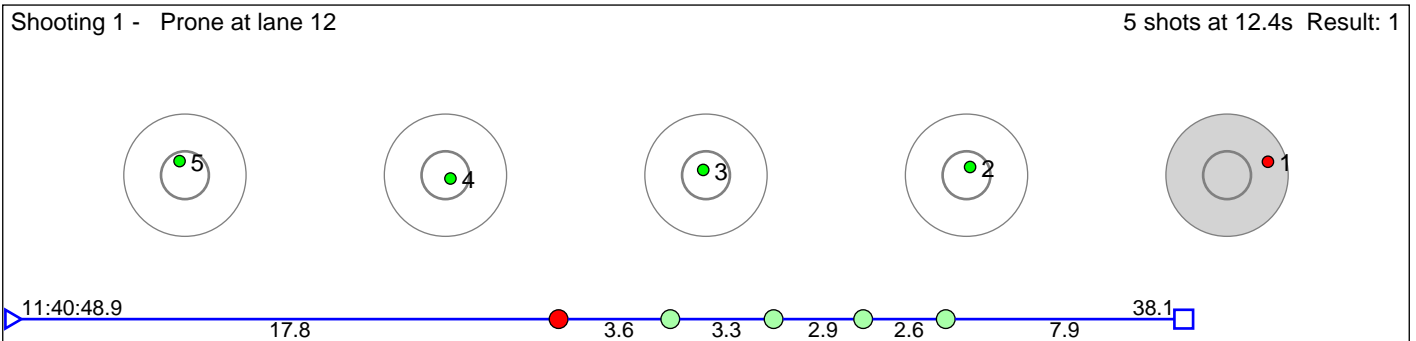

136 Aanesen Tobias Haugeglass

Birkenes IL

Result: 4

Disclaimer:

These results are unofficial since only the final output from the timing system can provide complete and correct competition results. The graphic plot of each series, presents the location of the shots on each of the five targets. Please observe that the accuracy of the plotting has some limitations due to image resolution and/or printer quality.