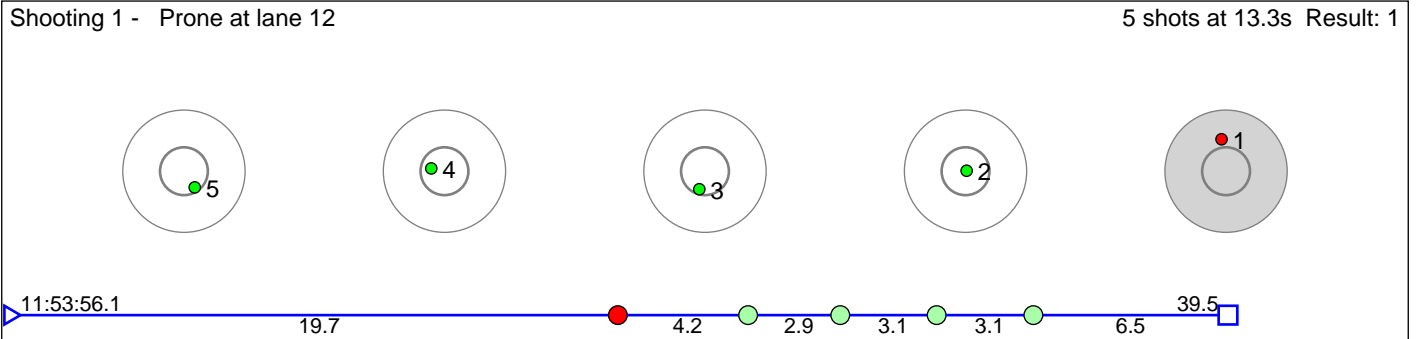

141 Tangen Eirin

Tynset IF

Result: 3

Disclaimer:

These results are unofficial since only the final output from the timing system can provide complete and correct competition results. The graphic plot of each series, presents the location of the shots on each of the five targets. Please observe that the accuracy of the plotting has some limitations due to image resolution and/or printer quality.