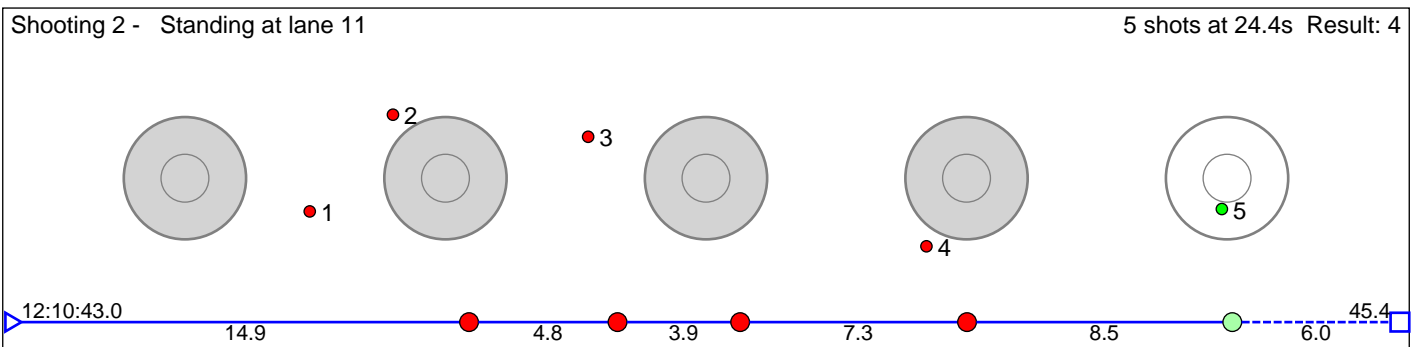

171 Hernes Simon Gunnar

Fossum IF

Result: 8

Disclaimer:

These results are unofficial since only the final output from the timing system can provide complete and correct competition results. The graphic plot of each series, presents the location of the shots on each of the five targets. Please observe that the accuracy of the plotting has some limitations due to image resolution and/or printer quality.