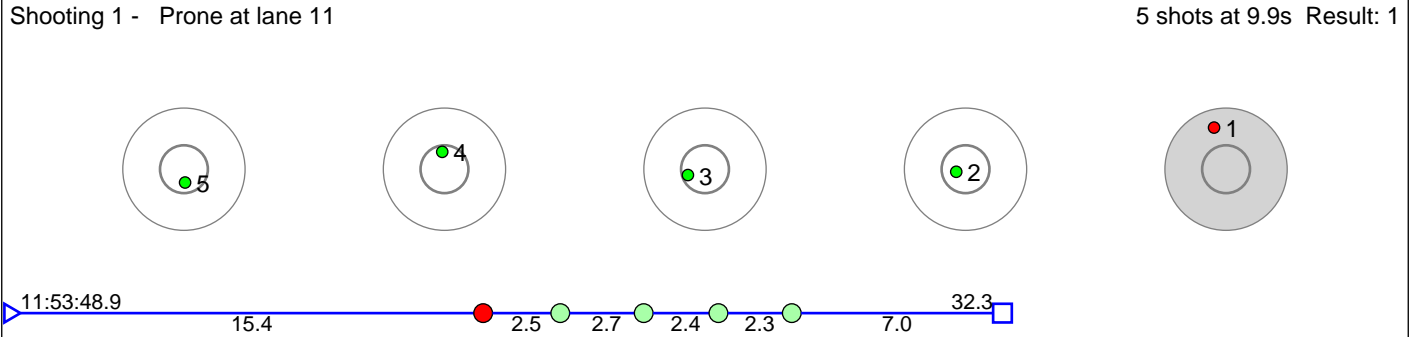

148 Berg-Knutsen Silje Christine

Fet Skiklubb

Result: 3

Disclaimer:

These results are unofficial since only the final output from the timing system can provide complete and correct competition results. The graphic plot of each series, presents the location of the shots on each of the five targets. Please observe that the accuracy of the plotting has some limitations due to image resolution and/or printer quality.

149 Boehlke Ine Lohne

Fossum IF

Result: 5

Disclaimer:

These results are unofficial since only the final output from the timing system can provide complete and correct competition results. The graphic plot of each series, presents the location of the shots on each of the five targets. Please observe that the accuracy of the plotting has some limitations due to image resolution and/or printer quality.