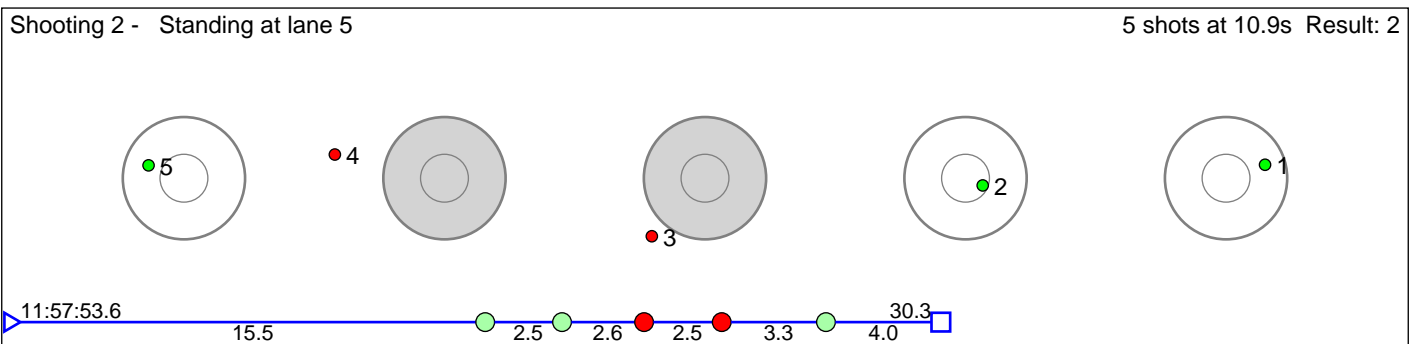

140 Andersson Ida Weber

Fossum IF

Result: 4

Disclaimer:

These results are unofficial since only the final output from the timing system can provide complete and correct competition results. The graphic plot of each series, presents the location of the shots on each of the five targets. Please observe that the accuracy of the plotting has some limitations due to image resolution and/or printer quality.