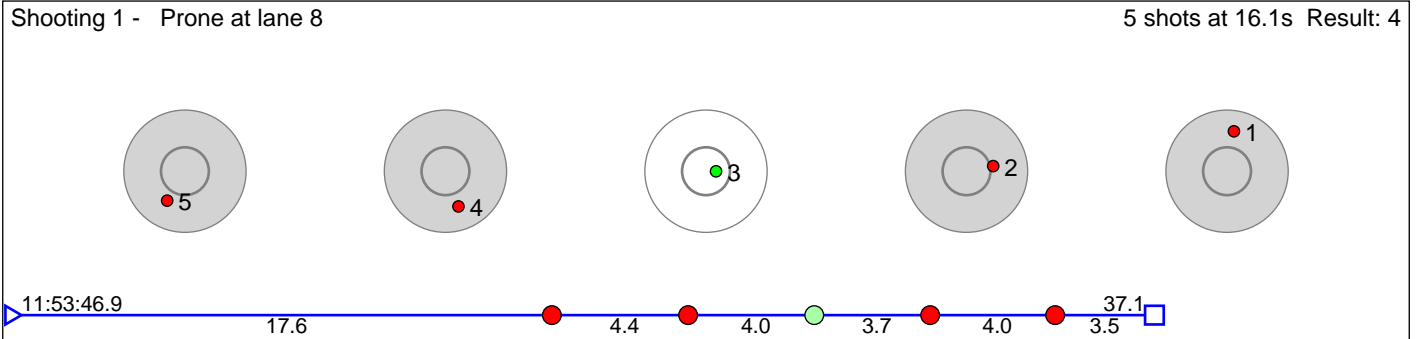

149 Boehlke Ine Lohne

Fossum IF

Result: 5

Disclaimer:

These results are unofficial since only the final output from the timing system can provide complete and correct competition results. The graphic plot of each series, presents the location of the shots on each of the five targets. Please observe that the accuracy of the plotting has some limitations due to image resolution and/or printer quality.

151 Kringler Anniken Dogger

Lørenskog Skiklubb

Result: 6

Disclaimer:

These results are unofficial since only the final output from the timing system can provide complete and correct competition results. The graphic plot of each series, presents the location of the shots on each of the five targets. Please observe that the accuracy of the plotting has some limitations due to image resolution and/or printer quality.

152 Strindeberg Guro Elizabeth

Drammen Strong

Result: 7

Disclaimer:

These results are unofficial since only the final output from the timing system can provide complete and correct competition results. The graphic plot of each series, presents the location of the shots on each of the five targets. Please observe that the accuracy of the plotting has some limitations due to image resolution and/or printer quality.