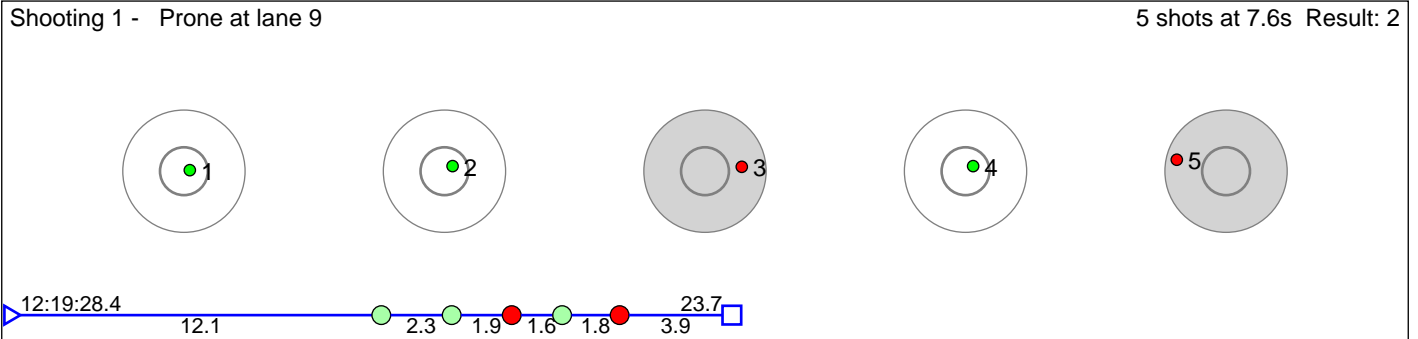

189 Hallingstad August

Bærums Skiklub

Result: 6

Disclaimer:

These results are unofficial since only the final output from the timing system can provide complete and correct competition results. The graphic plot of each series, presents the location of the shots on each of the five targets. Please observe that the accuracy of the plotting has some limitations due to image resolution and/or printer quality.