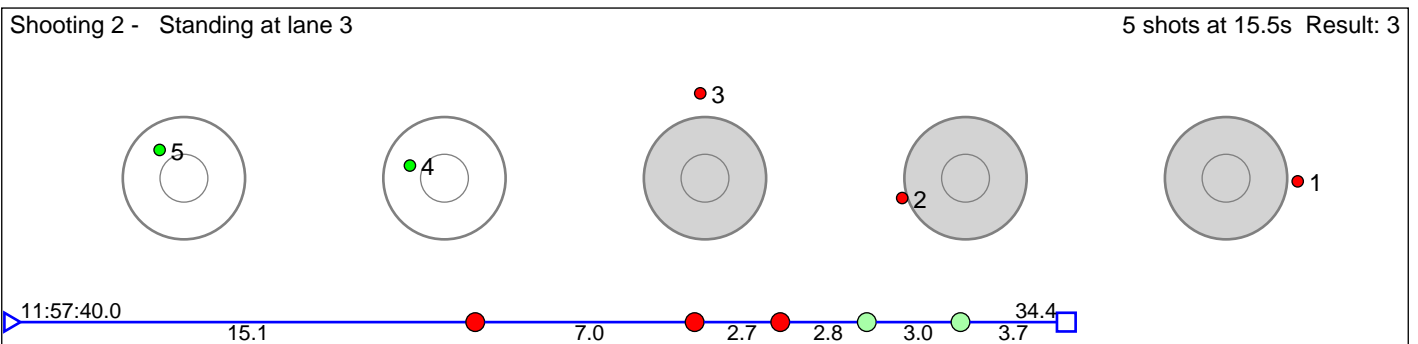

153 Ytterhus Nora

Rennebu IL

Result: 5

Disclaimer:

These results are unofficial since only the final output from the timing system can provide complete and correct competition results. The graphic plot of each series, presents the location of the shots on each of the five targets. Please observe that the accuracy of the plotting has some limitations due to image resolution and/or printer quality.