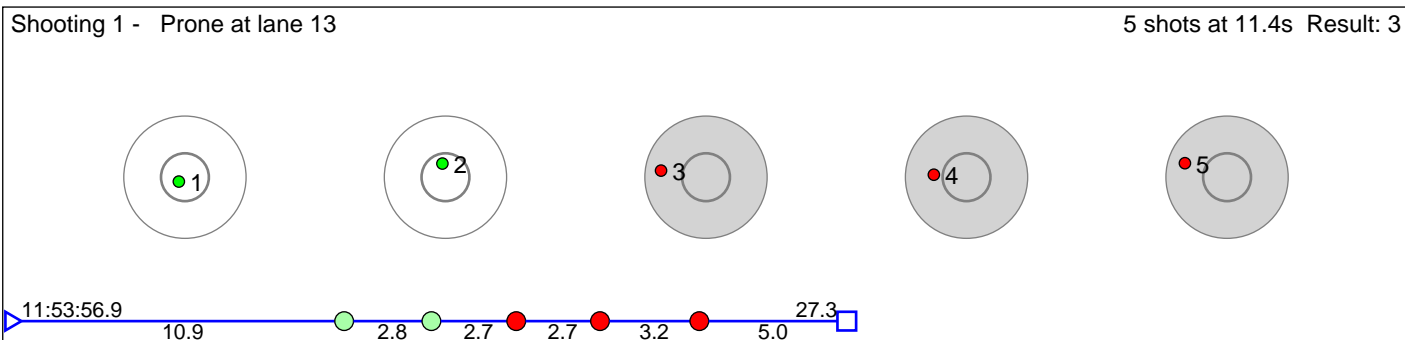

141 Tangen Eirin

Tynset IF

Result: 3

Disclaimer:

These results are unofficial since only the final output from the timing system can provide complete and correct competition results. The graphic plot of each series, presents the location of the shots on each of the five targets. Please observe that the accuracy of the plotting has some limitations due to image resolution and/or printer quality.

142 Flaa Marie Lund

Lørenskog Skiklubb

Result: 6

Disclaimer:

These results are unofficial since only the final output from the timing system can provide complete and correct competition results. The graphic plot of each series, presents the location of the shots on each of the five targets. Please observe that the accuracy of the plotting has some limitations due to image resolution and/or printer quality.