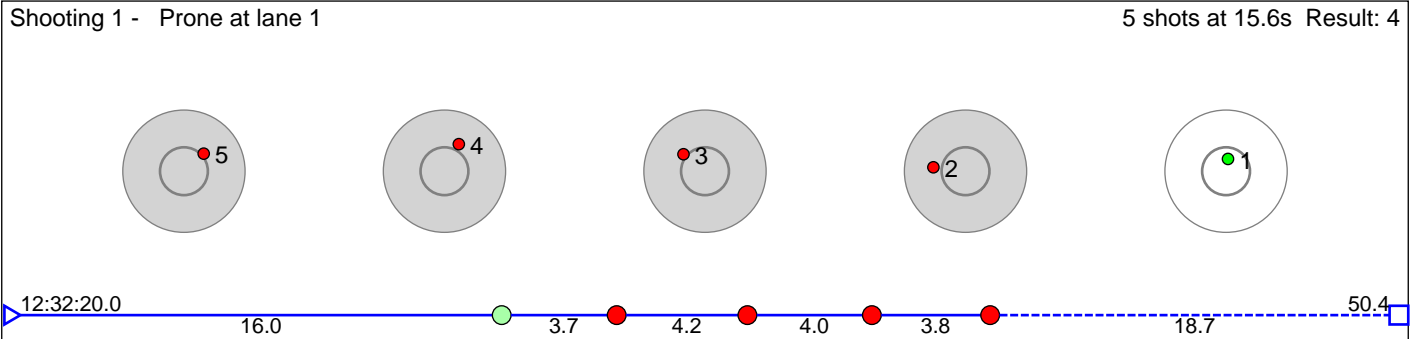

244 Røed Normann Sander

Froland IL

Result: 5

Disclaimer:

These results are unofficial since only the final output from the timing system can provide complete and correct competition results. The graphic plot of each series, presents the location of the shots on each of the five targets. Please observe that the accuracy of the plotting has some limitations due to image resolution and/or printer quality.