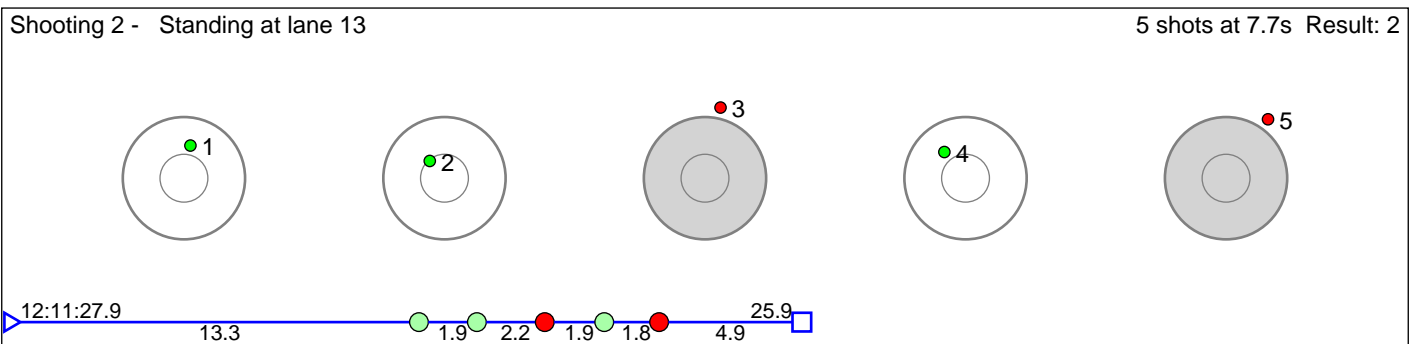

169 Ustad Håkon Milliam

Ivrig IL

Result: 5

Disclaimer:

These results are unofficial since only the final output from the timing system can provide complete and correct competition results. The graphic plot of each series, presents the location of the shots on each of the five targets. Please observe that the accuracy of the plotting has some limitations due to image resolution and/or printer quality.