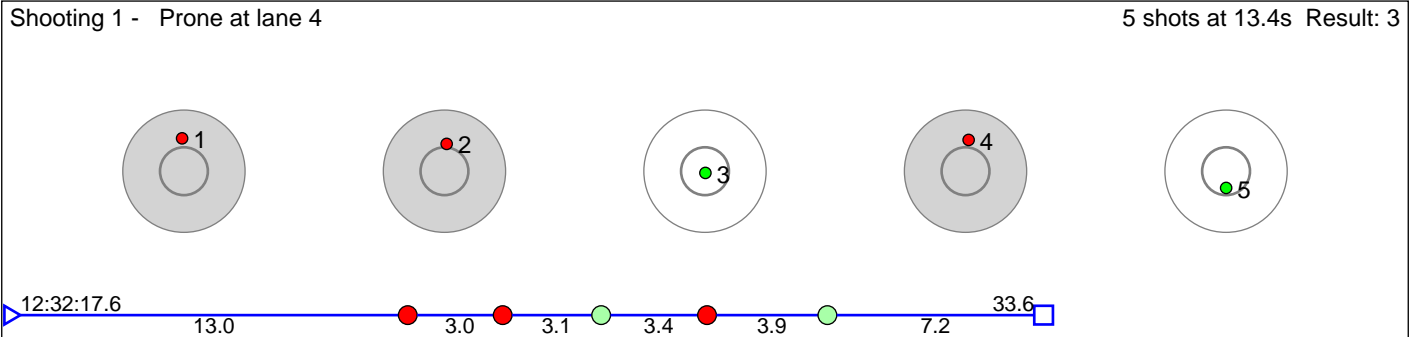

192 Gjerde Daniel Loga

Froland IL

Result: 5

Disclaimer:

These results are unofficial since only the final output from the timing system can provide complete and correct competition results. The graphic plot of each series, presents the location of the shots on each of the five targets. Please observe that the accuracy of the plotting has some limitations due to image resolution and/or printer quality.

193 Bøylestad-Landa Olav

Froland IL

Result: 7

Disclaimer:

These results are unofficial since only the final output from the timing system can provide complete and correct competition results. The graphic plot of each series, presents the location of the shots on each of the five targets. Please observe that the accuracy of the plotting has some limitations due to image resolution and/or printer quality.

218 Bjørndalen Sivert

Simostranda IL

Result: 6

Disclaimer:

These results are unofficial since only the final output from the timing system can provide complete and correct competition results. The graphic plot of each series, presents the location of the shots on each of the five targets. Please observe that the accuracy of the plotting has some limitations due to image resolution and/or printer quality.