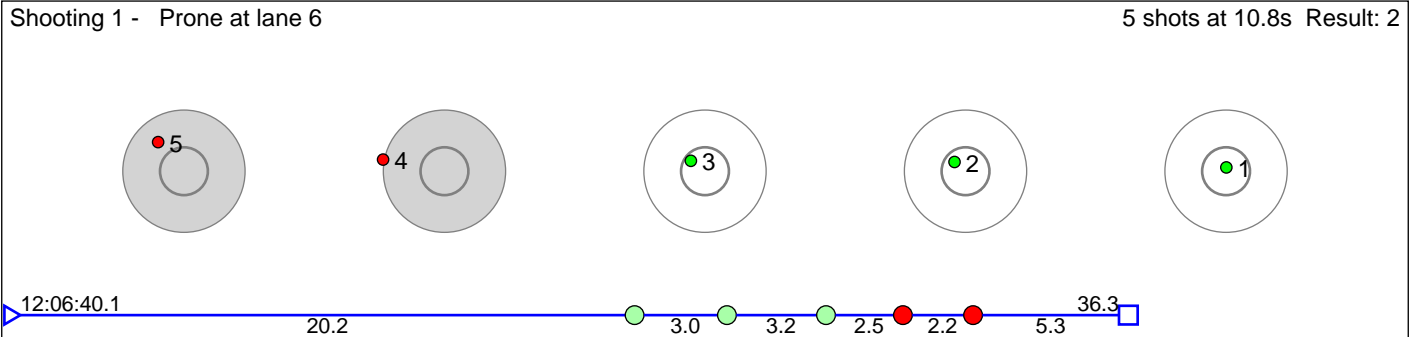

191 Smeland Nils Henrik

Birkenes IL

Result: 6

Disclaimer:

These results are unofficial since only the final output from the timing system can provide complete and correct competition results. The graphic plot of each series, presents the location of the shots on each of the five targets. Please observe that the accuracy of the plotting has some limitations due to image resolution and/or printer quality.