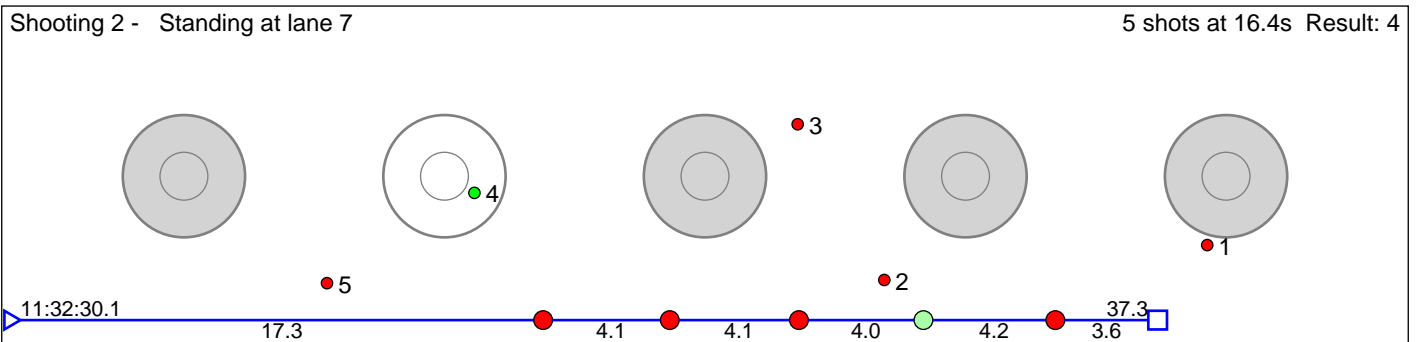

113 Sandhaugen Astrid Marie

Steinkjer Skiklubb

Result: 5

Disclaimer:

These results are unofficial since only the final output from the timing system can provide complete and correct competition results. The graphic plot of each series, presents the location of the shots on each of the five targets. Please observe that the accuracy of the plotting has some limitations due to image resolution and/or printer quality.

114 Bekkelund Selma

Østre Toten Skilag

Result: 7

Disclaimer:

These results are unofficial since only the final output from the timing system can provide complete and correct competition results. The graphic plot of each series, presents the location of the shots on each of the five targets. Please observe that the accuracy of the plotting has some limitations due to image resolution and/or printer quality.