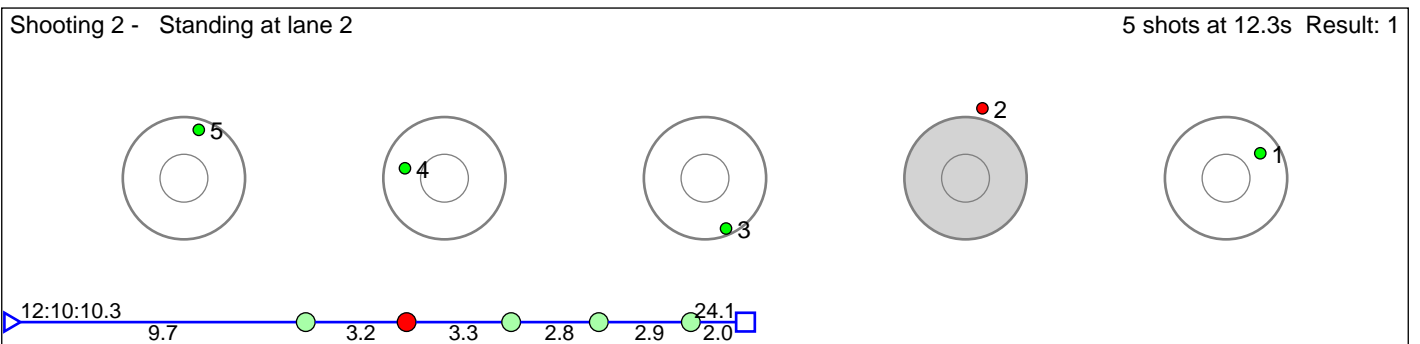

180 Horn Vebjørn

Ivrig IL

Result: 6

Disclaimer:

These results are unofficial since only the final output from the timing system can provide complete and correct competition results. The graphic plot of each series, presents the location of the shots on each of the five targets. Please observe that the accuracy of the plotting has some limitations due to image resolution and/or printer quality.

182 Walle Robert Ursin-Holm

Ivrig IL

Result: 1

Disclaimer:

These results are unofficial since only the final output from the timing system can provide complete and correct competition results. The graphic plot of each series, presents the location of the shots on each of the five targets. Please observe that the accuracy of the plotting has some limitations due to image resolution and/or printer quality.