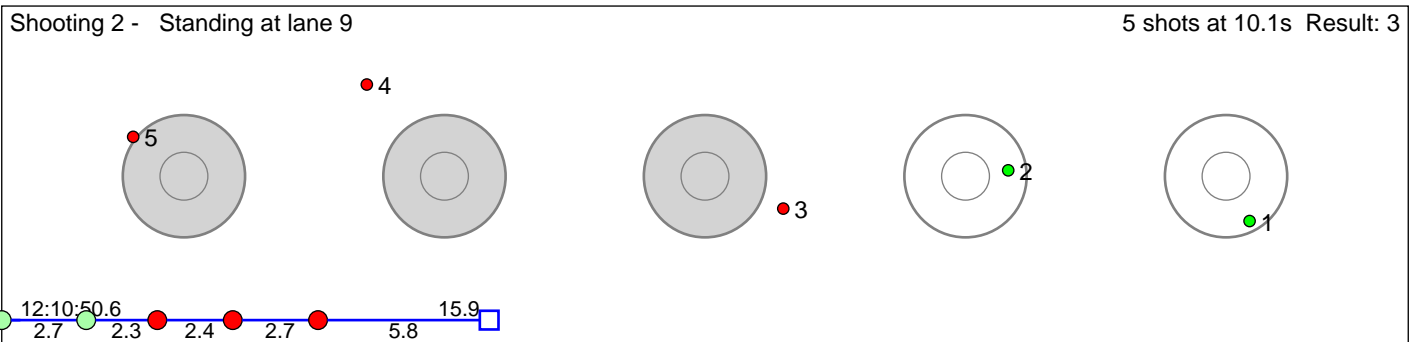

170 Moslet Elias

Fossum IF

Result: 5

Disclaimer:

These results are unofficial since only the final output from the timing system can provide complete and correct competition results. The graphic plot of each series, presents the location of the shots on each of the five targets. Please observe that the accuracy of the plotting has some limitations due to image resolution and/or printer quality.