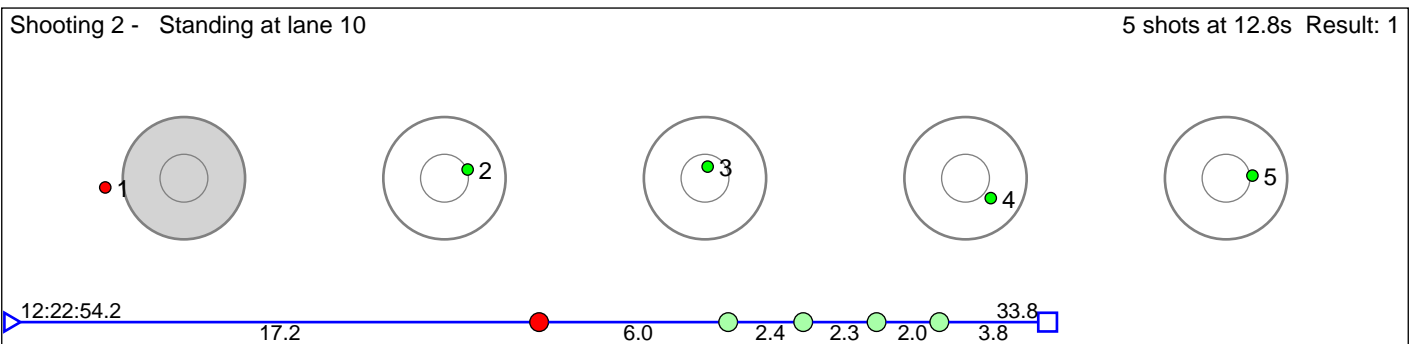

165 Hallingstad Olav

Bærums Skiklub

Result: 3

Disclaimer:

These results are unofficial since only the final output from the timing system can provide complete and correct competition results. The graphic plot of each series, presents the location of the shots on each of the five targets. Please observe that the accuracy of the plotting has some limitations due to image resolution and/or printer quality.