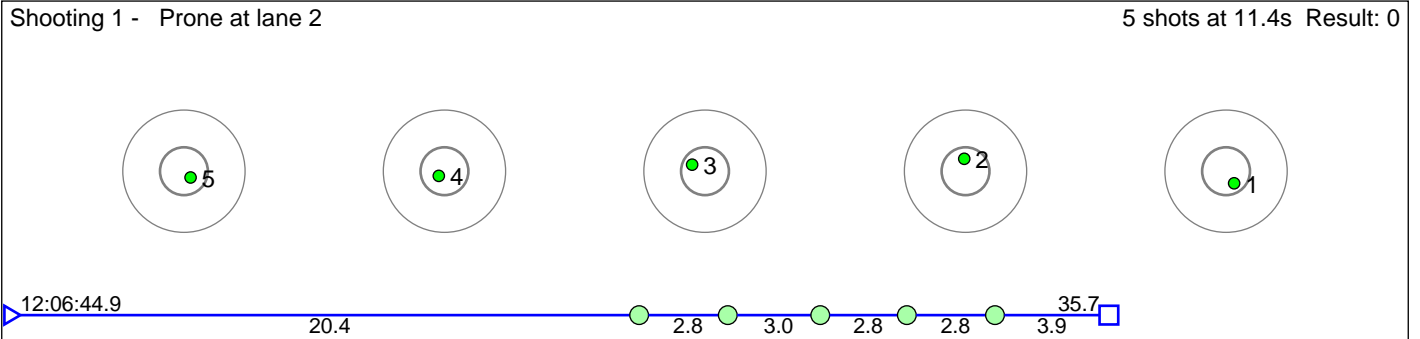

174 Samseth Oscar Magnus

Bærums Skiklub

Result: 1

Disclaimer:

These results are unofficial since only the final output from the timing system can provide complete and correct competition results. The graphic plot of each series, presents the location of the shots on each of the five targets. Please observe that the accuracy of the plotting has some limitations due to image resolution and/or printer quality.