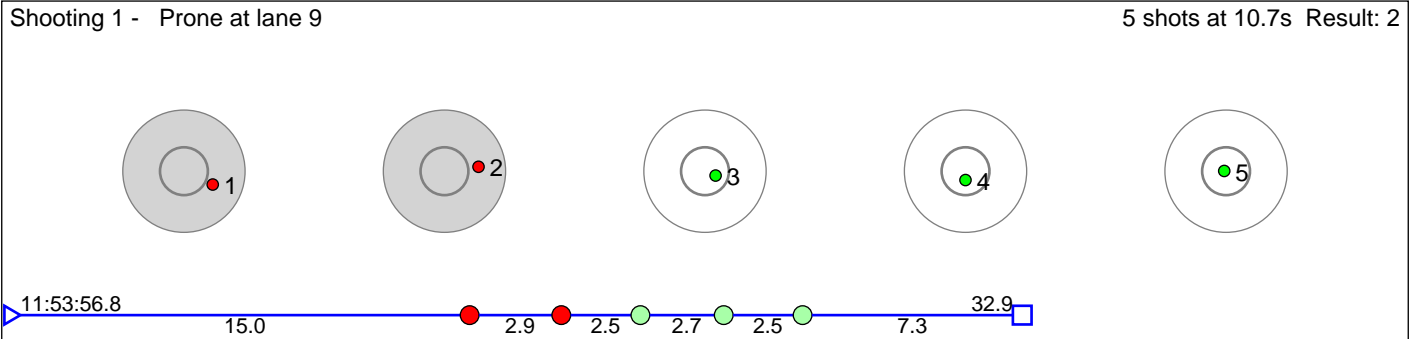

140 Andersson Ida Weber

Fossum IF

Result: 4

Disclaimer:

These results are unofficial since only the final output from the timing system can provide complete and correct competition results. The graphic plot of each series, presents the location of the shots on each of the five targets. Please observe that the accuracy of the plotting has some limitations due to image resolution and/or printer quality.