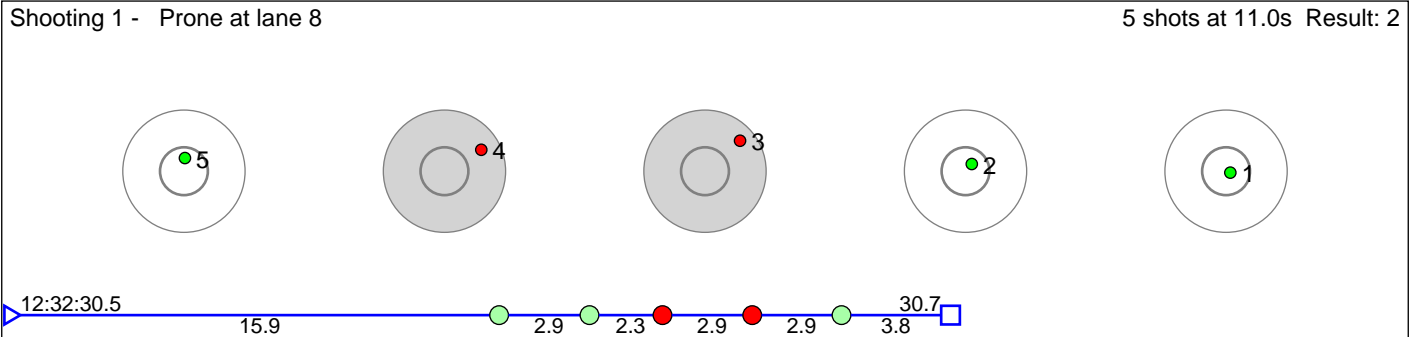

223 Halvorsen Øyvind Henanger

Hålandsdal IL

Result: 4

Disclaimer:

These results are unofficial since only the final output from the timing system can provide complete and correct competition results. The graphic plot of each series, presents the location of the shots on each of the five targets. Please observe that the accuracy of the plotting has some limitations due to image resolution and/or printer quality.