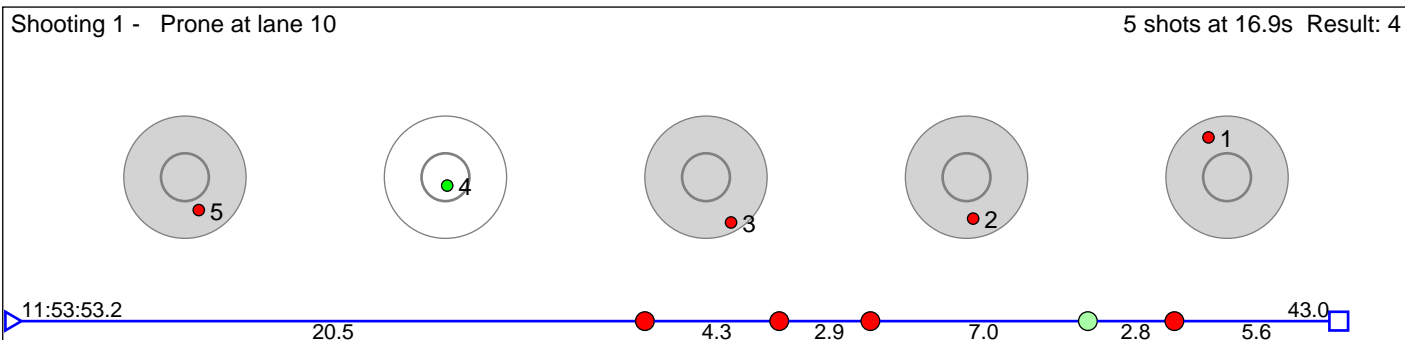

151 Kringler Anniken Dogger

Lørenskog Skiklubb

Result: 6

Disclaimer:

These results are unofficial since only the final output from the timing system can provide complete and correct competition results. The graphic plot of each series, presents the location of the shots on each of the five targets. Please observe that the accuracy of the plotting has some limitations due to image resolution and/or printer quality.