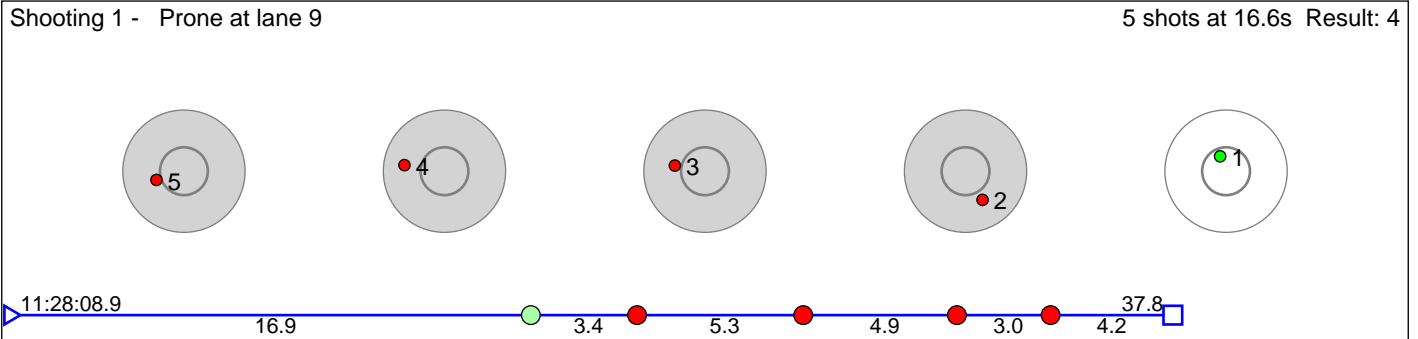

118 Alfstadsæther Andrea

Østre Toten Skilag

Result: 4

Disclaimer:

These results are unofficial since only the final output from the timing system can provide complete and correct competition results. The graphic plot of each series, presents the location of the shots on each of the five targets. Please observe that the accuracy of the plotting has some limitations due to image resolution and/or printer quality.

120 Ramsem Thyra

Rennebu IL

Result: 3

Disclaimer:

These results are unofficial since only the final output from the timing system can provide complete and correct competition results. The graphic plot of each series, presents the location of the shots on each of the five targets. Please observe that the accuracy of the plotting has some limitations due to image resolution and/or printer quality.

121 Hægeland Martha

Øvrebø IL

Result: 8

Disclaimer:

These results are unofficial since only the final output from the timing system can provide complete and correct competition results. The graphic plot of each series, presents the location of the shots on each of the five targets. Please observe that the accuracy of the plotting has some limitations due to image resolution and/or printer quality.