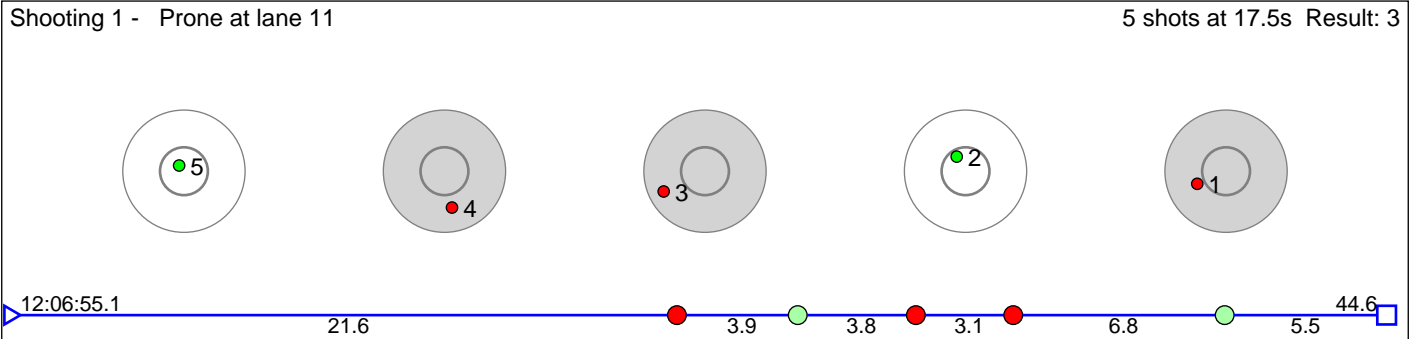

169 Ustad Håkon Milliam

Ivrig IL

Result: 5

Disclaimer:

These results are unofficial since only the final output from the timing system can provide complete and correct competition results. The graphic plot of each series, presents the location of the shots on each of the five targets. Please observe that the accuracy of the plotting has some limitations due to image resolution and/or printer quality.