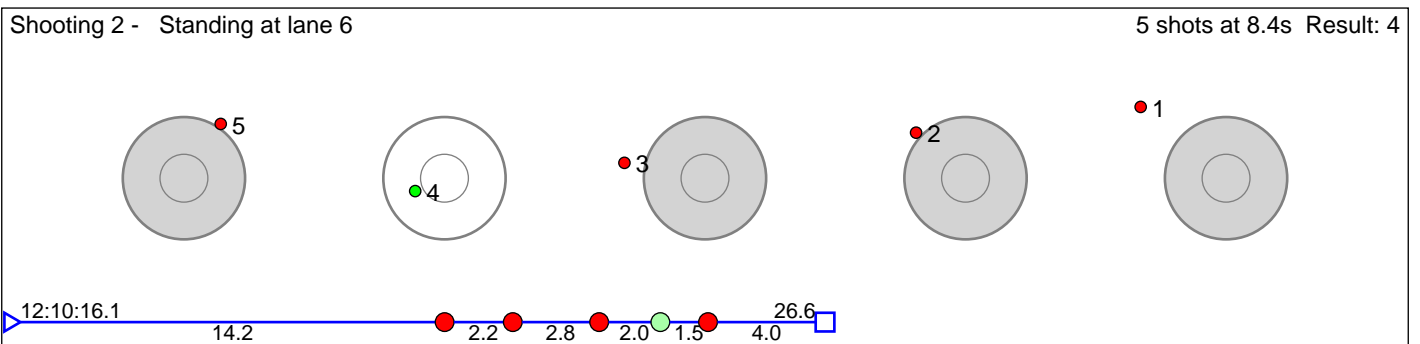

191 Smeland Nils Henrik

Birkenes IL

Result: 6

Disclaimer:

These results are unofficial since only the final output from the timing system can provide complete and correct competition results. The graphic plot of each series, presents the location of the shots on each of the five targets. Please observe that the accuracy of the plotting has some limitations due to image resolution and/or printer quality.