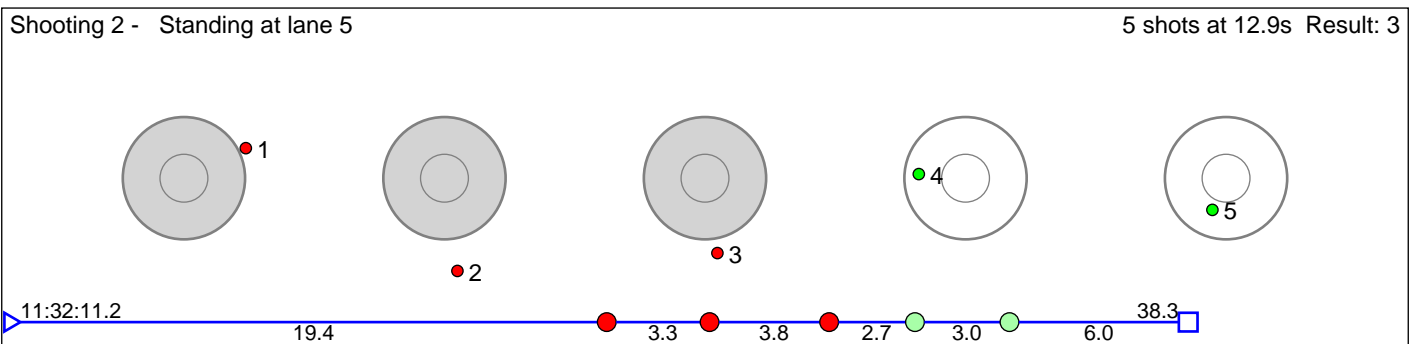

113 Sandhaugen Astrid Marie

Steinkjer Skiklubb

Result: 5

Disclaimer:

These results are unofficial since only the final output from the timing system can provide complete and correct competition results. The graphic plot of each series, presents the location of the shots on each of the five targets. Please observe that the accuracy of the plotting has some limitations due to image resolution and/or printer quality.

114 Bekkelund Selma

Østre Toten Skilag

Result: 7

Disclaimer:

These results are unofficial since only the final output from the timing system can provide complete and correct competition results. The graphic plot of each series, presents the location of the shots on each of the five targets. Please observe that the accuracy of the plotting has some limitations due to image resolution and/or printer quality.

118 Alfstadsæther Andrea

Østre Toten Skilag

Result: 4

Disclaimer:

These results are unofficial since only the final output from the timing system can provide complete and correct competition results. The graphic plot of each series, presents the location of the shots on each of the five targets. Please observe that the accuracy of the plotting has some limitations due to image resolution and/or printer quality.