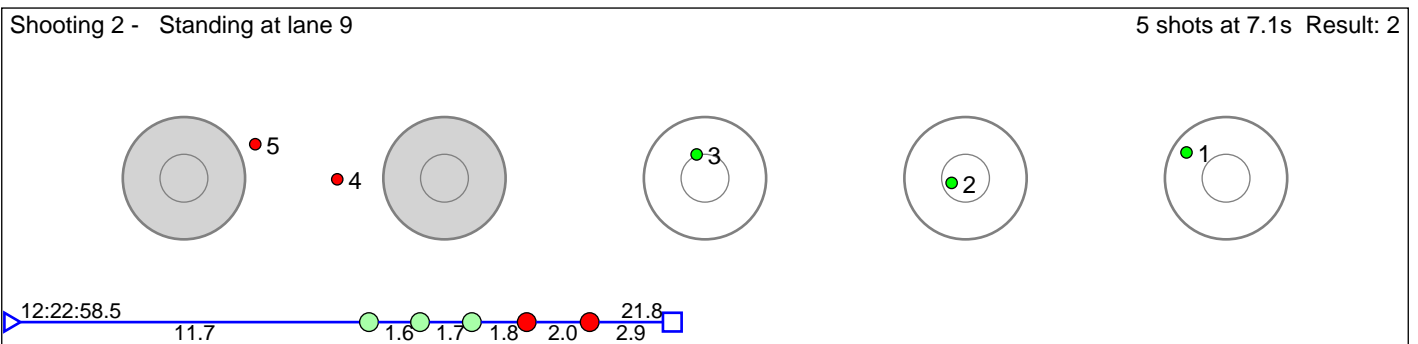

157 Almeland Andrea Sørheim

Kvam Langrenn- og Skiskyttarklubb

Result: 4

Shooting 1 - Prone at lane 14 5 shots at 21.0s Result: 2

Shooting 2 - Standing at lane 12 5 shots at 21.4s Result: 2

Disclaimer:

These results are unofficial since only the final output from the timing system can provide complete and correct competition results. The graphic plot of each series, presents the location of the shots on each of the five targets. Please observe that the accuracy of the plotting has some limitations due to image resolution and/or printer quality.

162 Gigstad-Bergene Tobias

Skrautvål IL

Result: 5

Disclaimer:

These results are unofficial since only the final output from the timing system can provide complete and correct competition results. The graphic plot of each series, presents the location of the shots on each of the five targets. Please observe that the accuracy of the plotting has some limitations due to image resolution and/or printer quality.