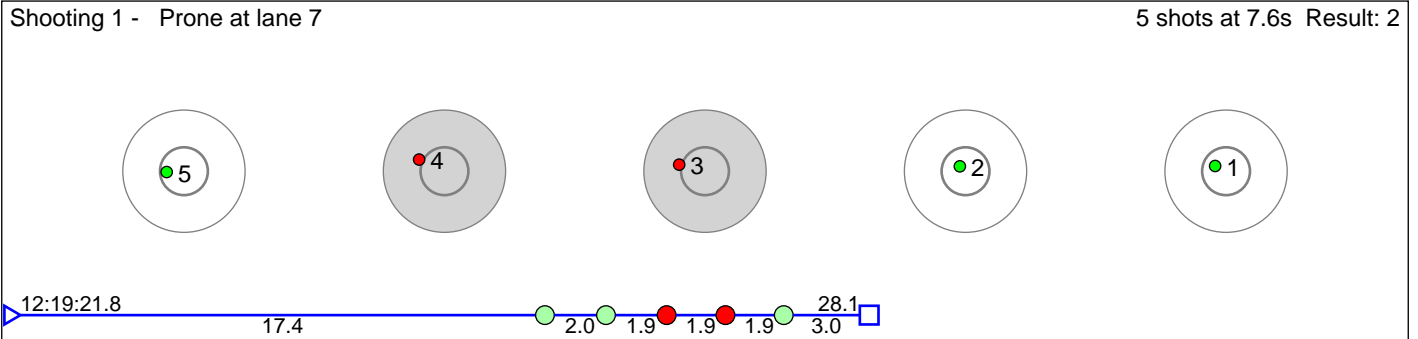

165 Hallingstad Olav

Bærums Skiklub

Result: 3

Disclaimer:

These results are unofficial since only the final output from the timing system can provide complete and correct competition results. The graphic plot of each series, presents the location of the shots on each of the five targets. Please observe that the accuracy of the plotting has some limitations due to image resolution and/or printer quality.