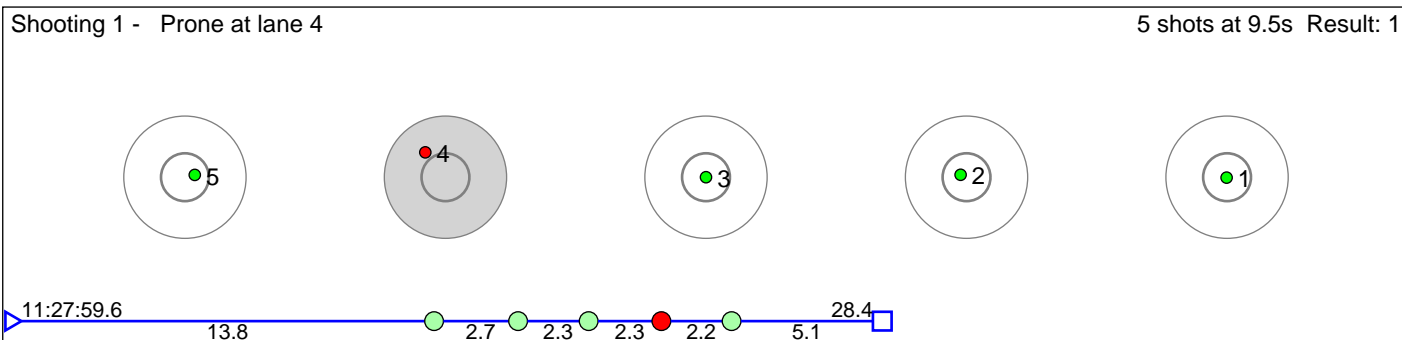

121 Hægeland Martha

Øvrebø IL

Result: 8

Disclaimer:

These results are unofficial since only the final output from the timing system can provide complete and correct competition results. The graphic plot of each series, presents the location of the shots on each of the five targets. Please observe that the accuracy of the plotting has some limitations due to image resolution and/or printer quality.

122 Bøylestad Marte

Froland IL

Result: 8

Disclaimer:

These results are unofficial since only the final output from the timing system can provide complete and correct competition results. The graphic plot of each series, presents the location of the shots on each of the five targets. Please observe that the accuracy of the plotting has some limitations due to image resolution and/or printer quality.

123 Samseth Antonia Mia

Bærums Skiklub

Result: 2

Disclaimer:

These results are unofficial since only the final output from the timing system can provide complete and correct competition results. The graphic plot of each series, presents the location of the shots on each of the five targets. Please observe that the accuracy of the plotting has some limitations due to image resolution and/or printer quality.