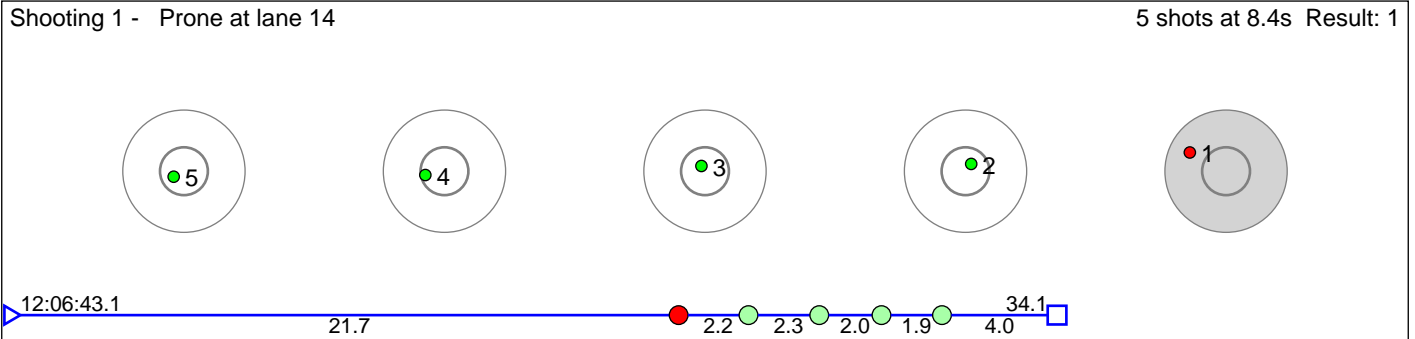

179 Koksvik Torbjørn

Figgjo IL

Result: 4

Disclaimer:

These results are unofficial since only the final output from the timing system can provide complete and correct competition results. The graphic plot of each series, presents the location of the shots on each of the five targets. Please observe that the accuracy of the plotting has some limitations due to image resolution and/or printer quality.