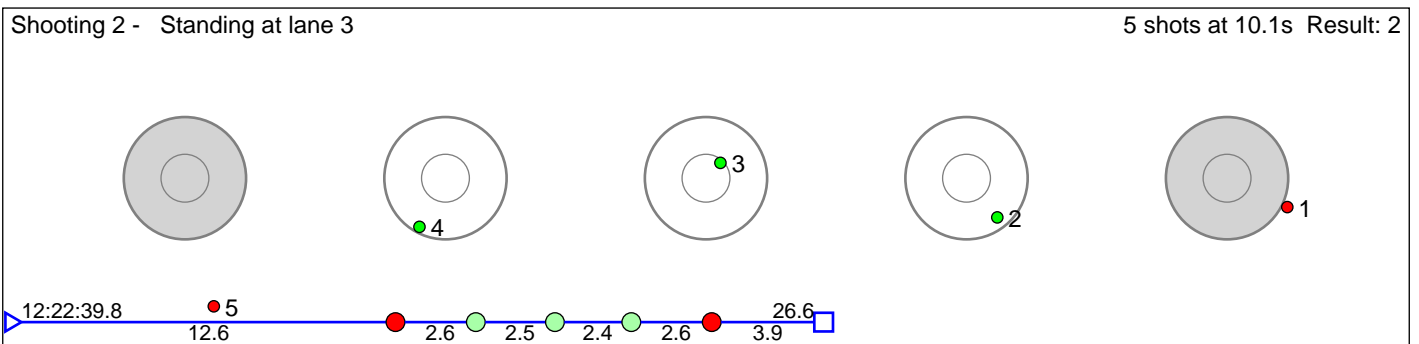

190 Aarhaug Jens Borgar

Sokna IL

Result: 4

Disclaimer:

These results are unofficial since only the final output from the timing system can provide complete and correct competition results. The graphic plot of each series, presents the location of the shots on each of the five targets. Please observe that the accuracy of the plotting has some limitations due to image resolution and/or printer quality.