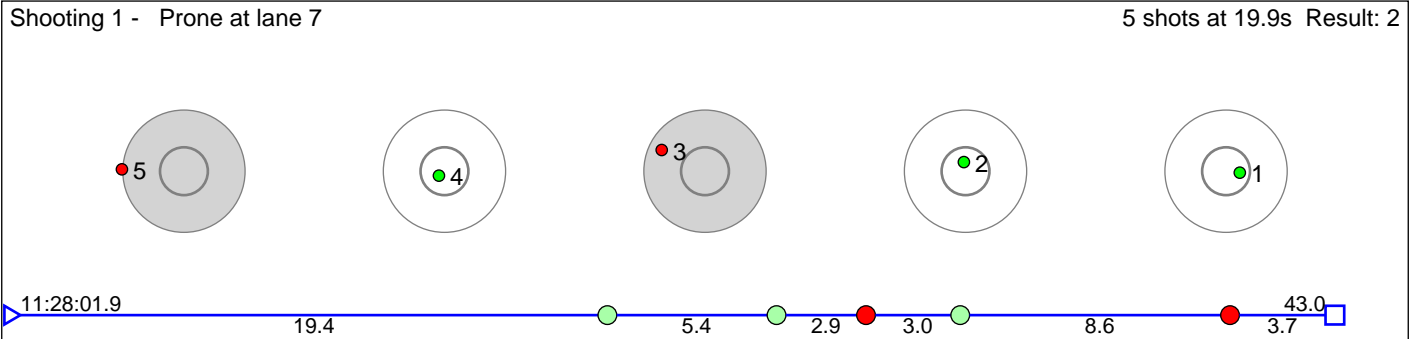

123 Samseth Antonia Mia

Bærums Skiklub

Result: 2

Disclaimer:

These results are unofficial since only the final output from the timing system can provide complete and correct competition results. The graphic plot of each series, presents the location of the shots on each of the five targets. Please observe that the accuracy of the plotting has some limitations due to image resolution and/or printer quality.

124 Hårstad Stine

Rennebu IL

Result: 4

Disclaimer:

These results are unofficial since only the final output from the timing system can provide complete and correct competition results. The graphic plot of each series, presents the location of the shots on each of the five targets. Please observe that the accuracy of the plotting has some limitations due to image resolution and/or printer quality.

125 Eikemo Oline Christin

Sirdal Skilag

Result: 6

Disclaimer:

These results are unofficial since only the final output from the timing system can provide complete and correct competition results. The graphic plot of each series, presents the location of the shots on each of the five targets. Please observe that the accuracy of the plotting has some limitations due to image resolution and/or printer quality.