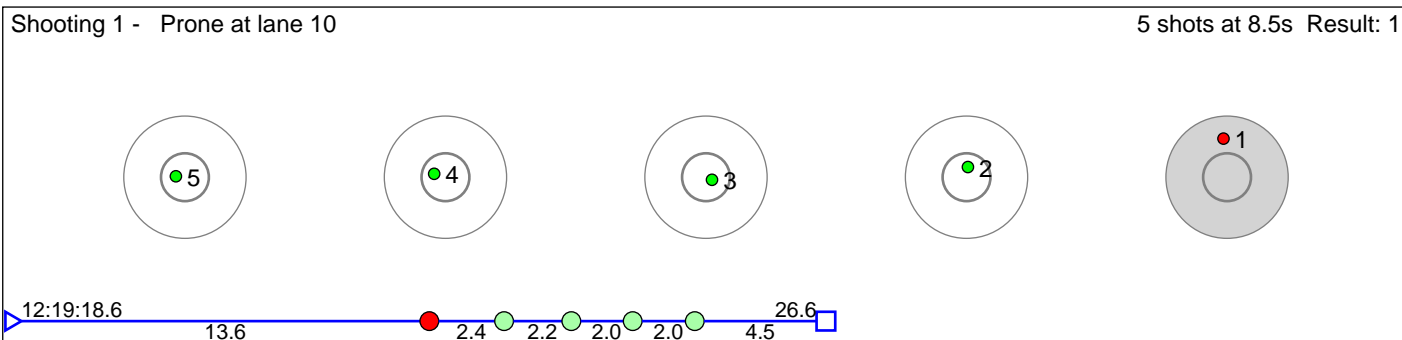

182 Walle Robert Ursin-Holm

Ivrig IL

Result: 1

Disclaimer:

These results are unofficial since only the final output from the timing system can provide complete and correct competition results. The graphic plot of each series, presents the location of the shots on each of the five targets. Please observe that the accuracy of the plotting has some limitations due to image resolution and/or printer quality.

184 Ramsfjell William Brekken

Vingrom IL

Result: 3

Disclaimer:

These results are unofficial since only the final output from the timing system can provide complete and correct competition results. The graphic plot of each series, presents the location of the shots on each of the five targets. Please observe that the accuracy of the plotting has some limitations due to image resolution and/or printer quality.