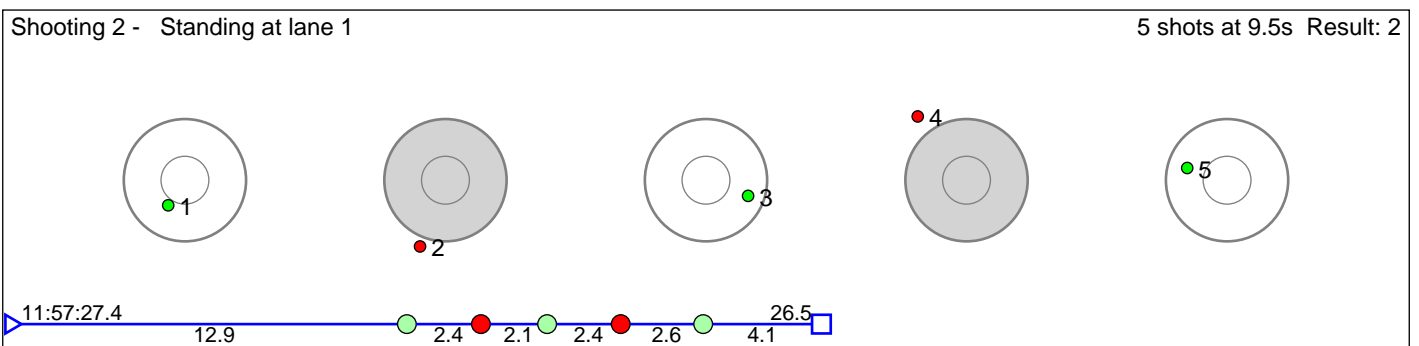

145 Kvelvane Julie Tronerud

Voss Skiskytterlag

Result: 4

Disclaimer:

These results are unofficial since only the final output from the timing system can provide complete and correct competition results. The graphic plot of each series, presents the location of the shots on each of the five targets. Please observe that the accuracy of the plotting has some limitations due to image resolution and/or printer quality.