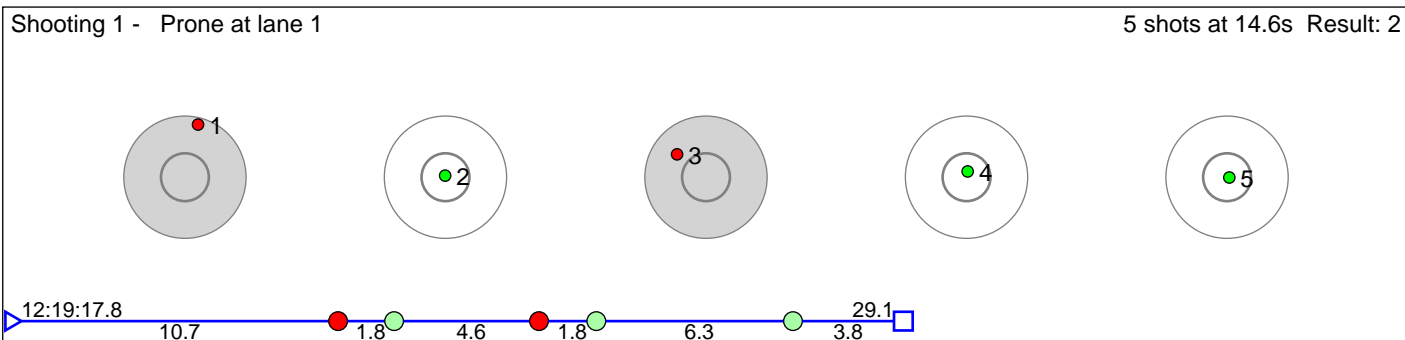

172 Skogrand Isak

Oppdal IL

Result: 6

Disclaimer:

These results are unofficial since only the final output from the timing system can provide complete and correct competition results. The graphic plot of each series, presents the location of the shots on each of the five targets. Please observe that the accuracy of the plotting has some limitations due to image resolution and/or printer quality.