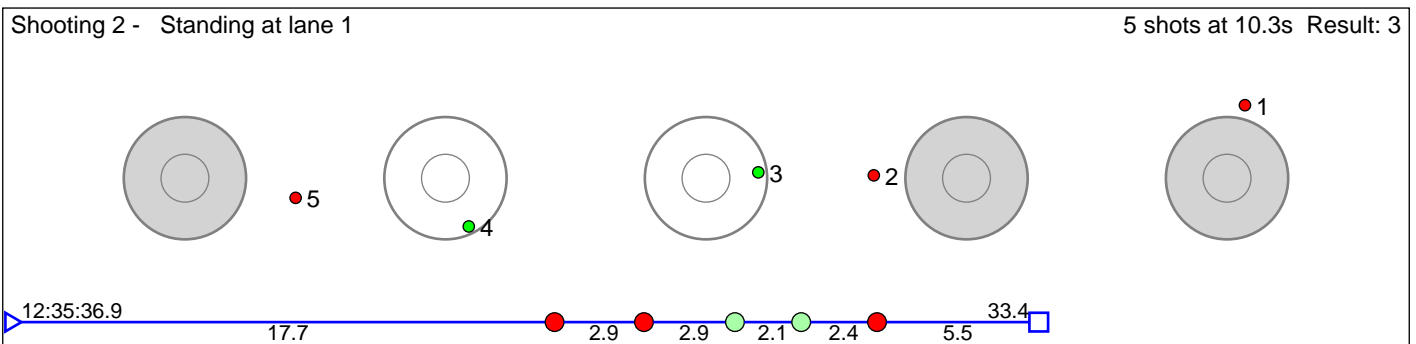

232 Stræte Stein Aas

Hønefoss Skiskytterklubb

Result: 4

Disclaimer:

These results are unofficial since only the final output from the timing system can provide complete and correct competition results. The graphic plot of each series, presents the location of the shots on each of the five targets. Please observe that the accuracy of the plotting has some limitations due to image resolution and/or printer quality.