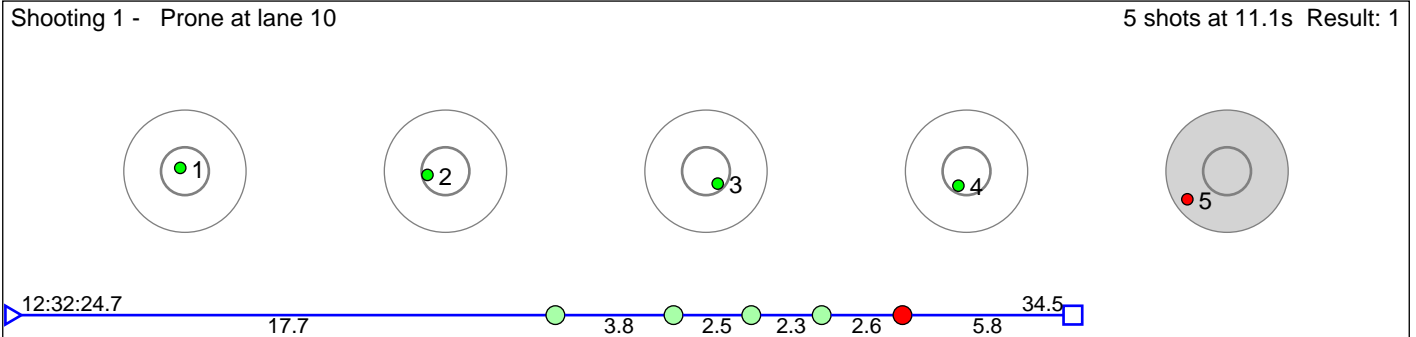

222 Visser Jon Einar Mattias

Meråker Skiskytterklubb

Result: 5

Disclaimer:

These results are unofficial since only the final output from the timing system can provide complete and correct competition results. The graphic plot of each series, presents the location of the shots on each of the five targets. Please observe that the accuracy of the plotting has some limitations due to image resolution and/or printer quality.