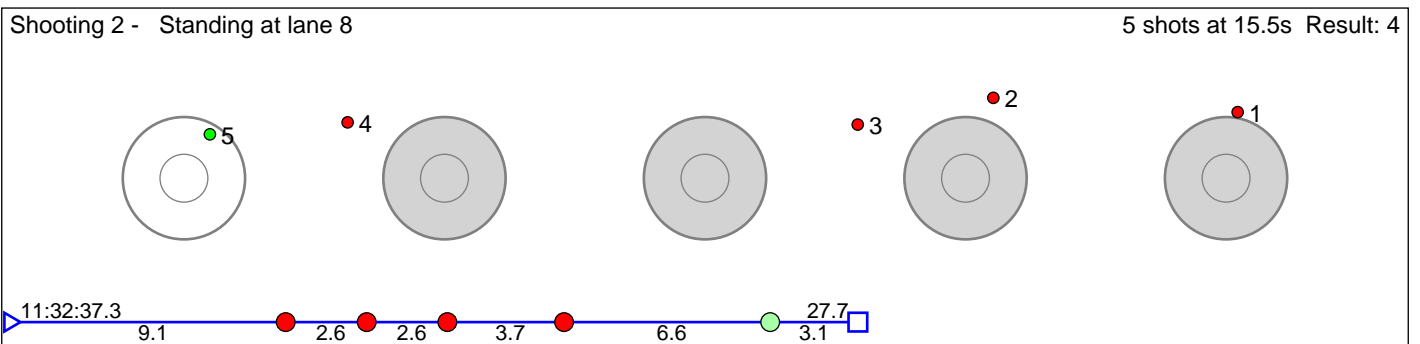

123 Samseth Antonia Mia

Bærums Skiklub

Result: 2

Disclaimer:

These results are unofficial since only the final output from the timing system can provide complete and correct competition results. The graphic plot of each series, presents the location of the shots on each of the five targets. Please observe that the accuracy of the plotting has some limitations due to image resolution and/or printer quality.

124 Hårstad Stine

Rennebu IL

Result: 4

Disclaimer:

These results are unofficial since only the final output from the timing system can provide complete and correct competition results. The graphic plot of each series, presents the location of the shots on each of the five targets. Please observe that the accuracy of the plotting has some limitations due to image resolution and/or printer quality.

125 Eikemo Oline Christin

Sirdal Skilag

Result: 6

Disclaimer:

These results are unofficial since only the final output from the timing system can provide complete and correct competition results. The graphic plot of each series, presents the location of the shots on each of the five targets. Please observe that the accuracy of the plotting has some limitations due to image resolution and/or printer quality.