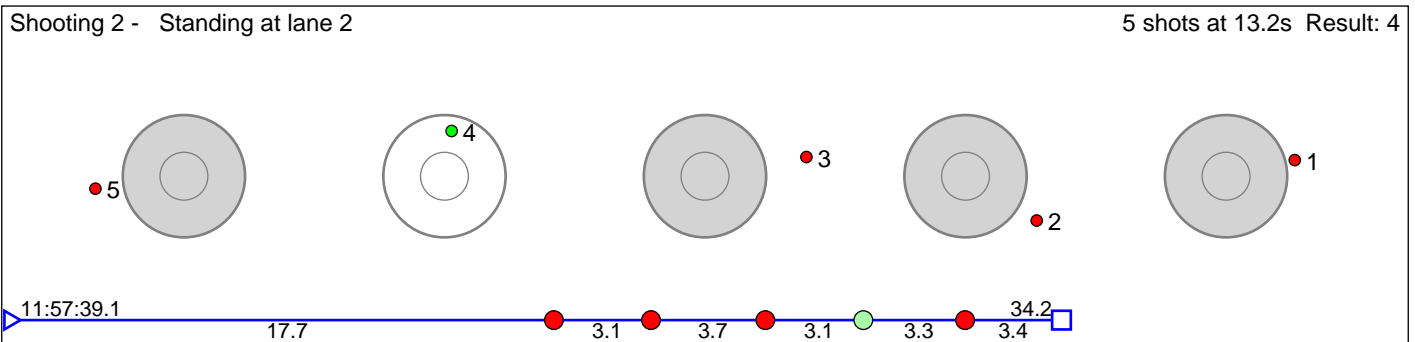

149 Boehlke Ine Lohne

Fossum IF

Result: 5

Disclaimer:

These results are unofficial since only the final output from the timing system can provide complete and correct competition results. The graphic plot of each series, presents the location of the shots on each of the five targets. Please observe that the accuracy of the plotting has some limitations due to image resolution and/or printer quality.