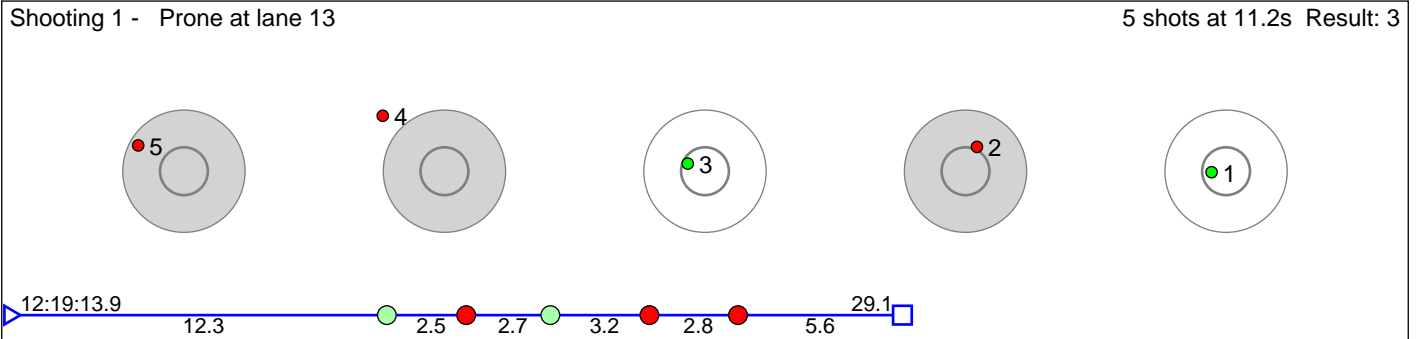

179 Koksvik Torbjørn

Figgjo IL

Result: 4

Disclaimer:

These results are unofficial since only the final output from the timing system can provide complete and correct competition results. The graphic plot of each series, presents the location of the shots on each of the five targets. Please observe that the accuracy of the plotting has some limitations due to image resolution and/or printer quality.

180 Horn Vebjørn

Ivrig IL

Result: 6

Disclaimer:

These results are unofficial since only the final output from the timing system can provide complete and correct competition results. The graphic plot of each series, presents the location of the shots on each of the five targets. Please observe that the accuracy of the plotting has some limitations due to image resolution and/or printer quality.