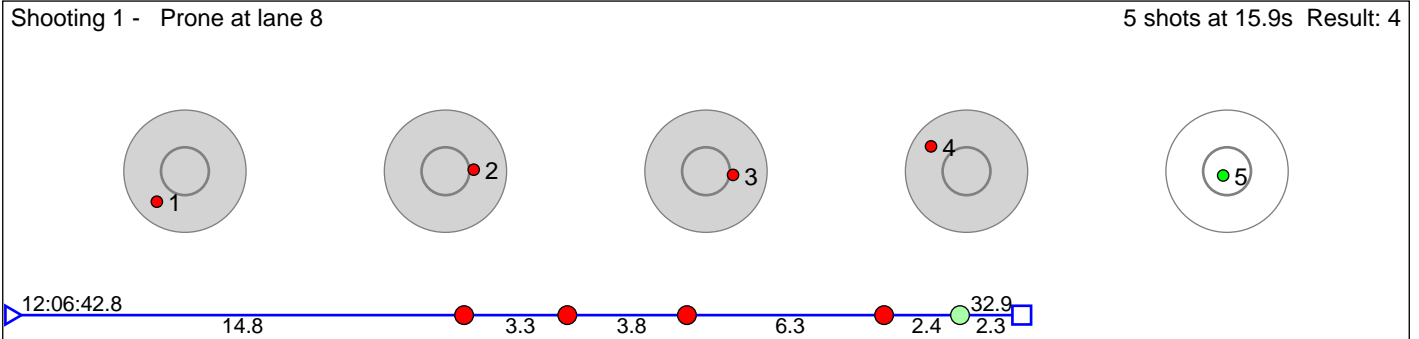

171 Hernes Simon Gunnar

Fossum IF

Result: 8

Disclaimer:

These results are unofficial since only the final output from the timing system can provide complete and correct competition results. The graphic plot of each series, presents the location of the shots on each of the five targets. Please observe that the accuracy of the plotting has some limitations due to image resolution and/or printer quality.