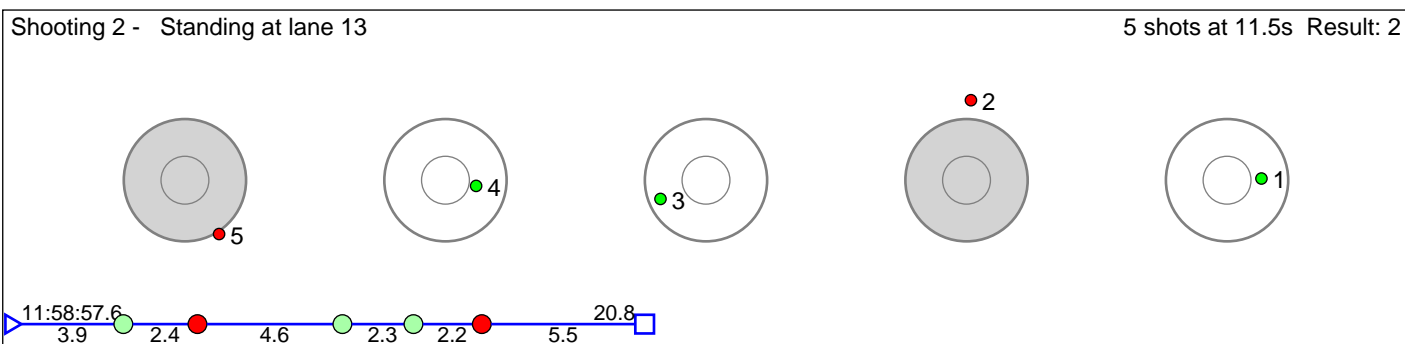

151 Kringler Anniken Dogger

Lørenskog Skiklubb

Result: 6

Disclaimer:

These results are unofficial since only the final output from the timing system can provide complete and correct competition results. The graphic plot of each series, presents the location of the shots on each of the five targets. Please observe that the accuracy of the plotting has some limitations due to image resolution and/or printer quality.