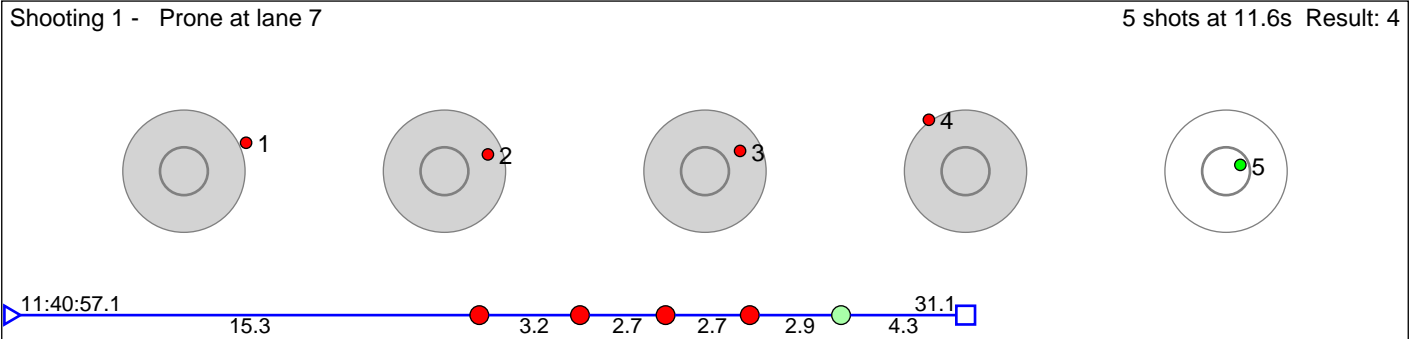

130 Torkildsen Thomas

Birkenes IL

Result: 7

Disclaimer:

These results are unofficial since only the final output from the timing system can provide complete and correct competition results. The graphic plot of each series, presents the location of the shots on each of the five targets. Please observe that the accuracy of the plotting has some limitations due to image resolution and/or printer quality.