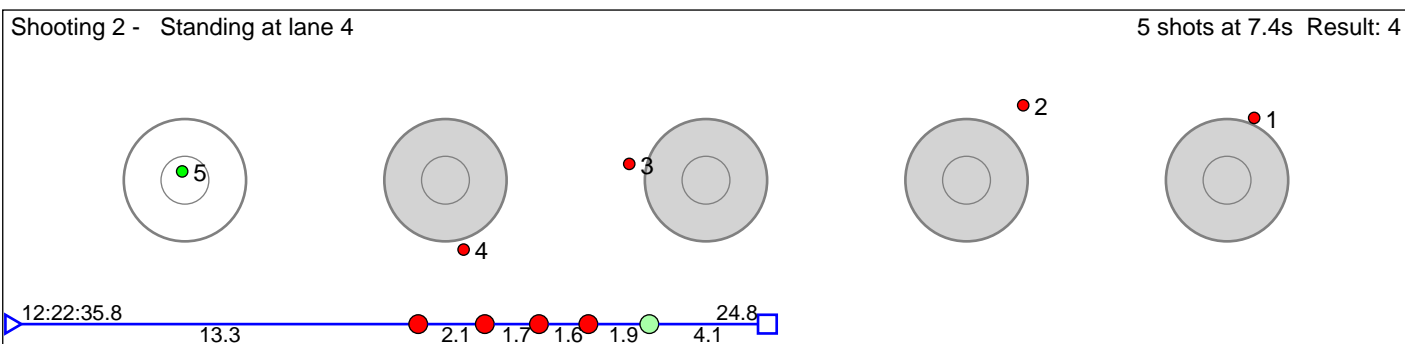

172 Skogrand Isak

Oppdal IL

Result: 6

Disclaimer:

These results are unofficial since only the final output from the timing system can provide complete and correct competition results. The graphic plot of each series, presents the location of the shots on each of the five targets. Please observe that the accuracy of the plotting has some limitations due to image resolution and/or printer quality.