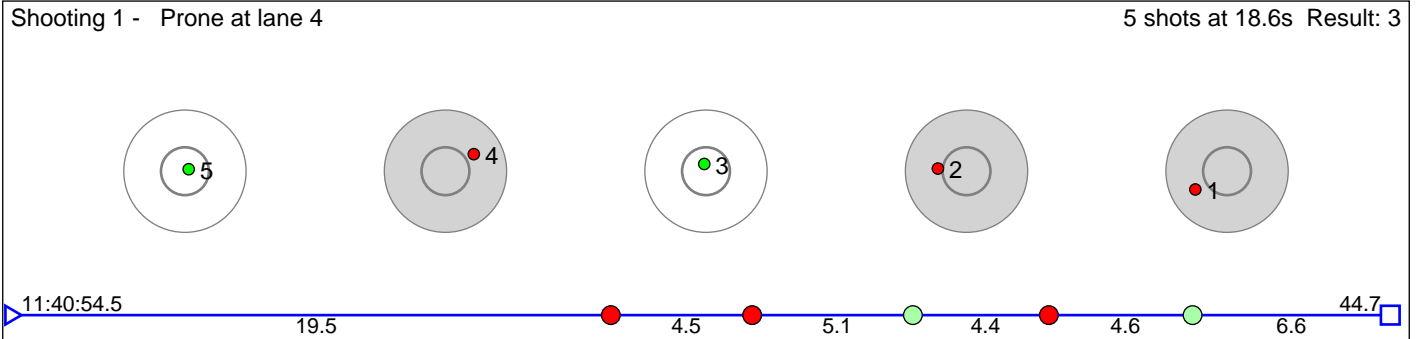

127 Fjærbu Torjus Fidje

Froland IL

Result: 5

Disclaimer:

These results are unofficial since only the final output from the timing system can provide complete and correct competition results. The graphic plot of each series, presents the location of the shots on each of the five targets. Please observe that the accuracy of the plotting has some limitations due to image resolution and/or printer quality.