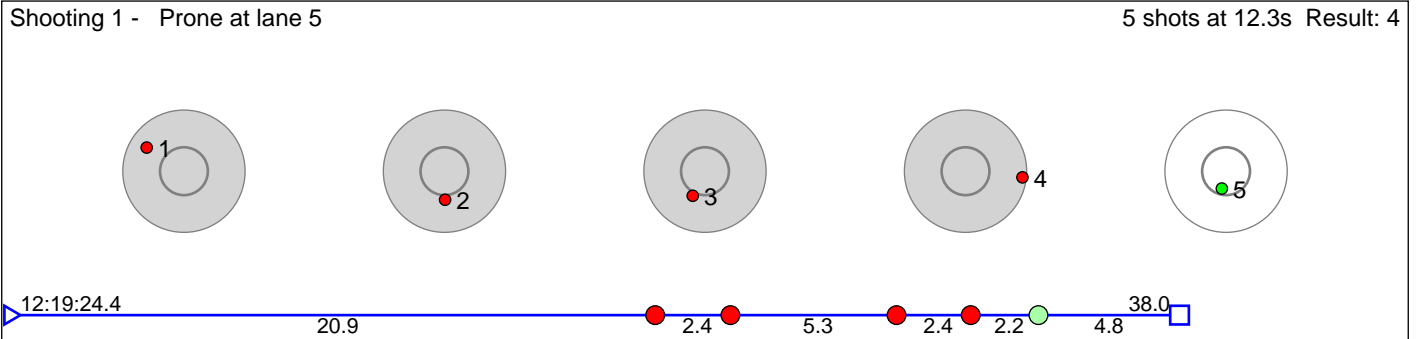

168 Mccarthy Thomas

Asker Skiklubb

Result: 7

Disclaimer:

These results are unofficial since only the final output from the timing system can provide complete and correct competition results. The graphic plot of each series, presents the location of the shots on each of the five targets. Please observe that the accuracy of the plotting has some limitations due to image resolution and/or printer quality.