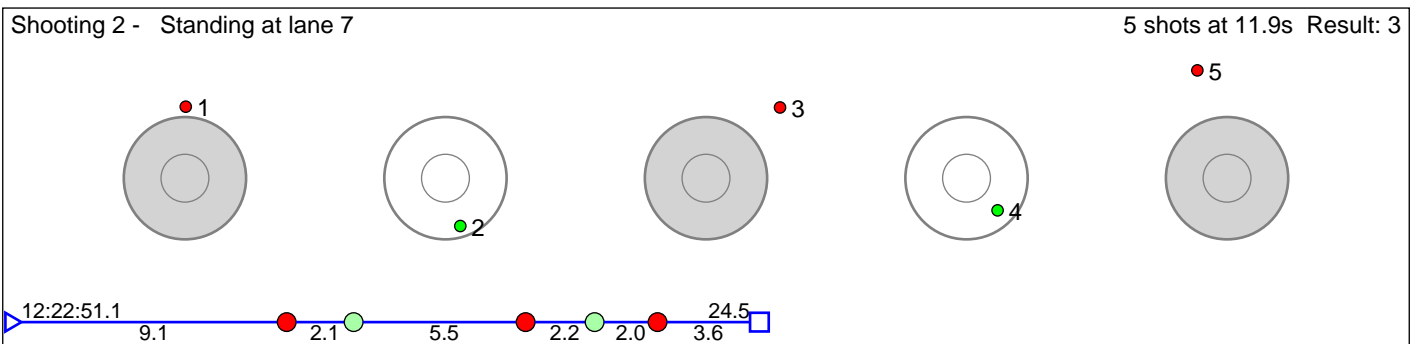

188 Håverstad Tobias Kerlefsen

Birkenes IL

Result: 5

Disclaimer:

These results are unofficial since only the final output from the timing system can provide complete and correct competition results. The graphic plot of each series, presents the location of the shots on each of the five targets. Please observe that the accuracy of the plotting has some limitations due to image resolution and/or printer quality.