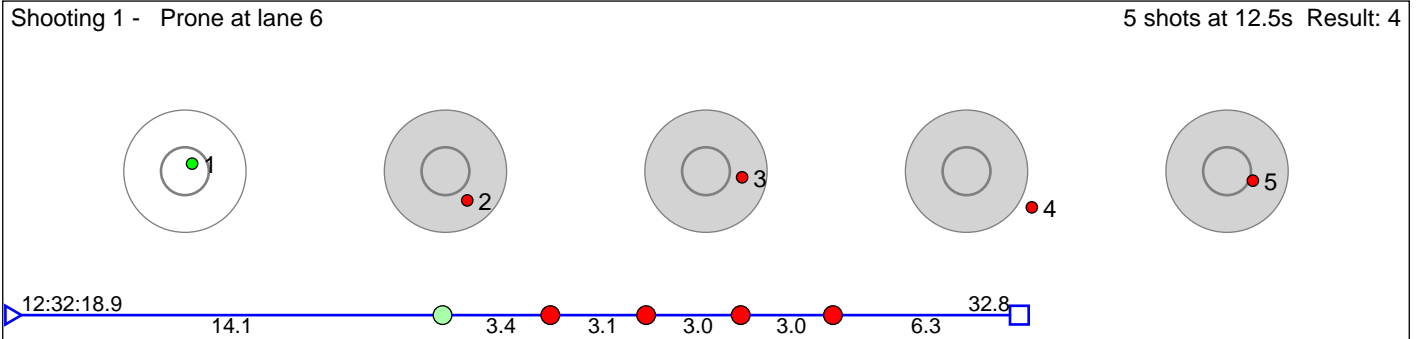

237 Bakke Magnus Skeide

Eid IL

Result: 5

Disclaimer:

These results are unofficial since only the final output from the timing system can provide complete and correct competition results. The graphic plot of each series, presents the location of the shots on each of the five targets. Please observe that the accuracy of the plotting has some limitations due to image resolution and/or printer quality.