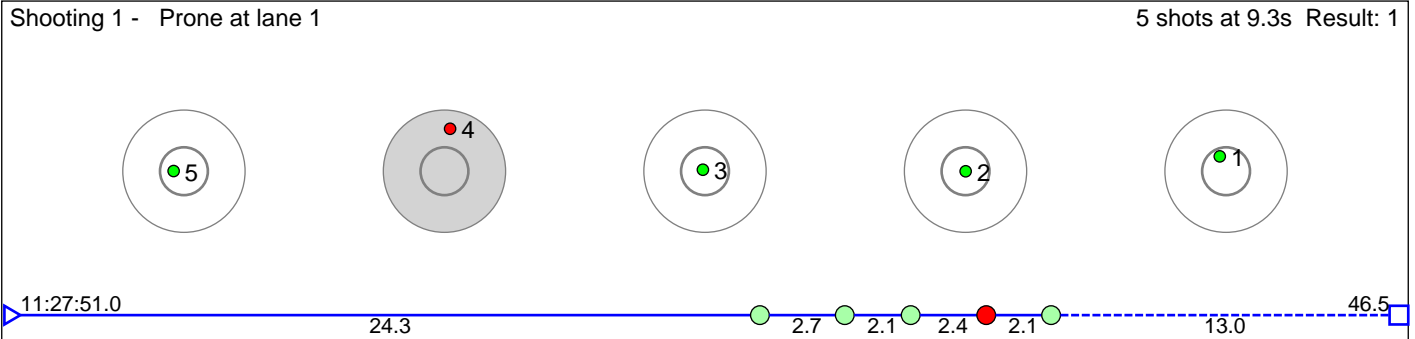

120 Ramsem Thyra

Rennebu IL

Result: 3

Disclaimer:

These results are unofficial since only the final output from the timing system can provide complete and correct competition results. The graphic plot of each series, presents the location of the shots on each of the five targets. Please observe that the accuracy of the plotting has some limitations due to image resolution and/or printer quality.