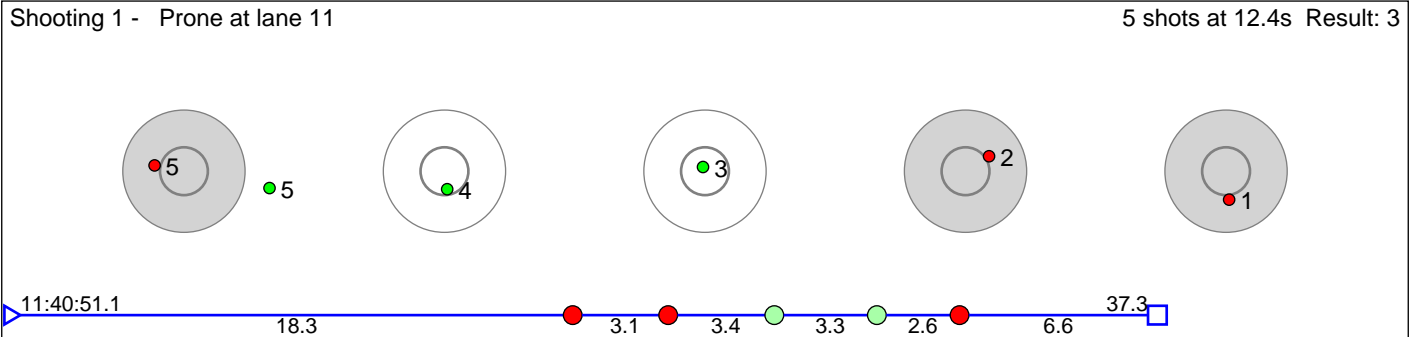

128 Husebø August Kirkeby

Oslo Skiskytterlag

Result: 8

Disclaimer:

These results are unofficial since only the final output from the timing system can provide complete and correct competition results. The graphic plot of each series, presents the location of the shots on each of the five targets. Please observe that the accuracy of the plotting has some limitations due to image resolution and/or printer quality.

129 Hekneby Ulrik

Oslo Skiskytterlag

Result: 7

Disclaimer:

These results are unofficial since only the final output from the timing system can provide complete and correct competition results. The graphic plot of each series, presents the location of the shots on each of the five targets. Please observe that the accuracy of the plotting has some limitations due to image resolution and/or printer quality.