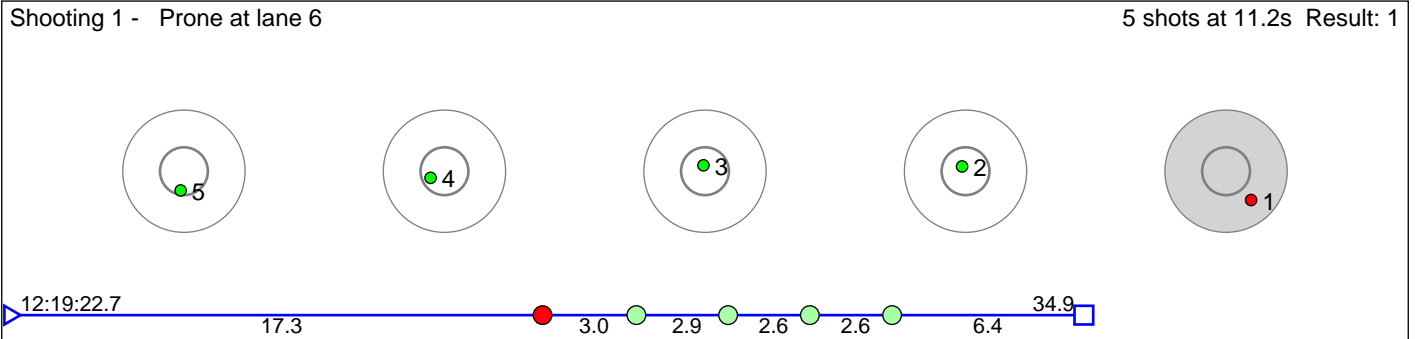

182 Walle Robert Ursin-Holm

Ivrig IL

Result: 1

Disclaimer:

These results are unofficial since only the final output from the timing system can provide complete and correct competition results. The graphic plot of each series, presents the location of the shots on each of the five targets. Please observe that the accuracy of the plotting has some limitations due to image resolution and/or printer quality.

184 Ramsfjell William Brekken

Vingrom IL

Result: 3

Disclaimer:

These results are unofficial since only the final output from the timing system can provide complete and correct competition results. The graphic plot of each series, presents the location of the shots on each of the five targets. Please observe that the accuracy of the plotting has some limitations due to image resolution and/or printer quality.

185 Søyby Sindre Andreas

Ivrig IL

Result: 6

Disclaimer:

These results are unofficial since only the final output from the timing system can provide complete and correct competition results. The graphic plot of each series, presents the location of the shots on each of the five targets. Please observe that the accuracy of the plotting has some limitations due to image resolution and/or printer quality.