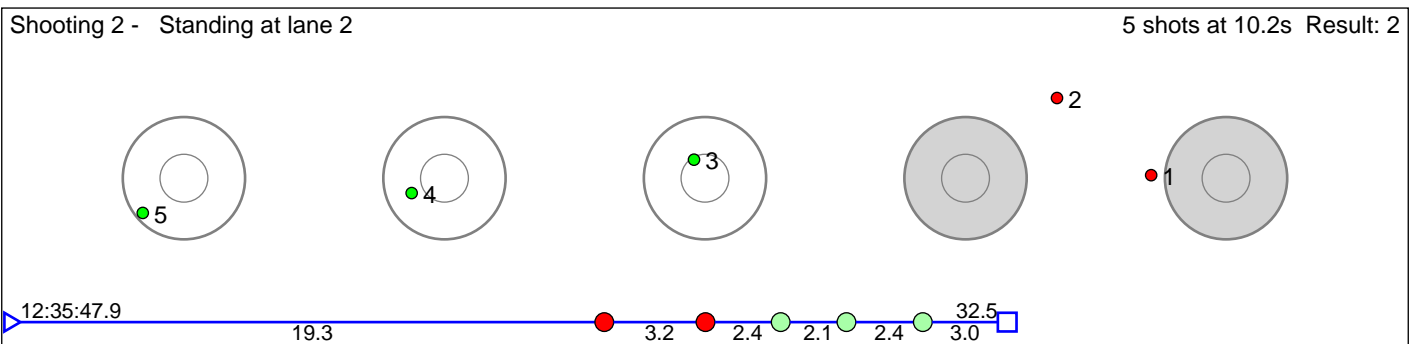

243 Hægeland Torkel

Øvrebø IL

Result: 2

Disclaimer:

These results are unofficial since only the final output from the timing system can provide complete and correct competition results. The graphic plot of each series, presents the location of the shots on each of the five targets. Please observe that the accuracy of the plotting has some limitations due to image resolution and/or printer quality.