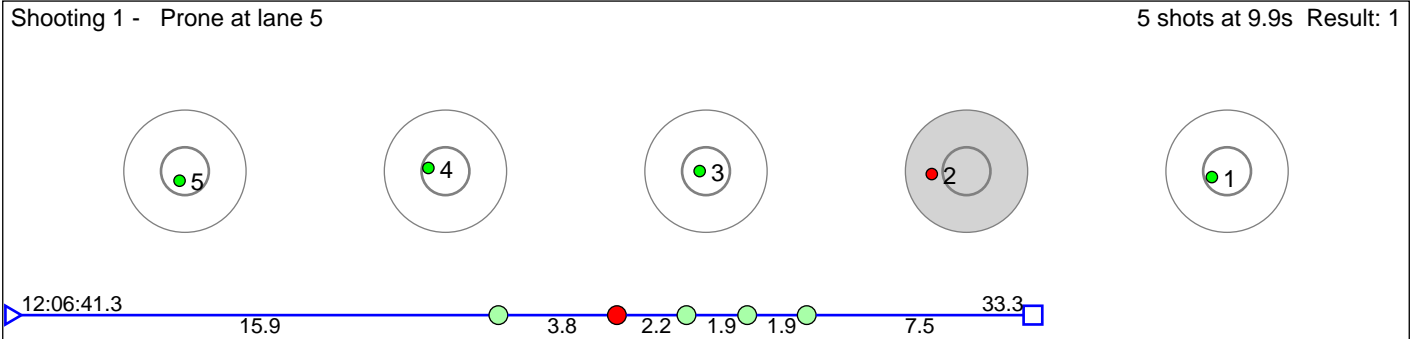

192 Gjerde Daniel Loga

Froland IL

Result: 5

Disclaimer:

These results are unofficial since only the final output from the timing system can provide complete and correct competition results. The graphic plot of each series, presents the location of the shots on each of the five targets. Please observe that the accuracy of the plotting has some limitations due to image resolution and/or printer quality.