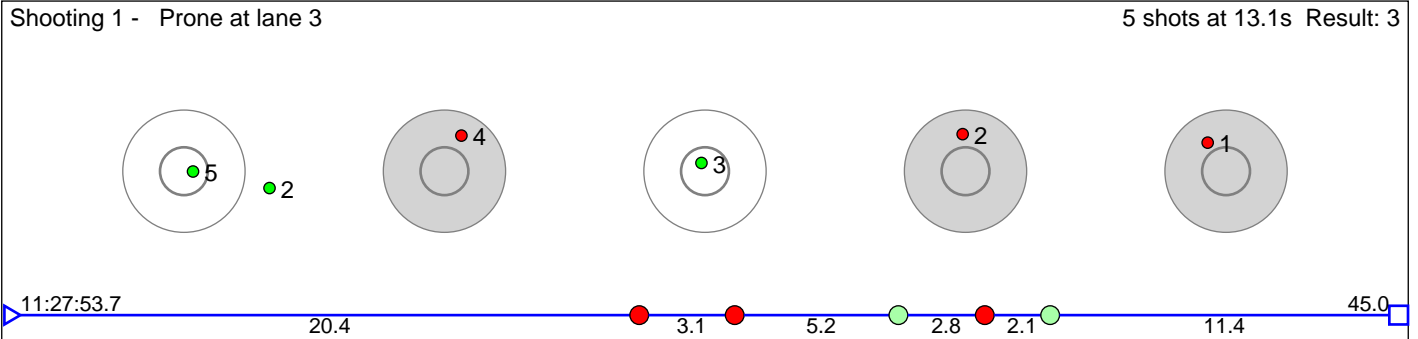

120 Ramsem Thyra

Rennebu IL

Result: 3

Disclaimer:

These results are unofficial since only the final output from the timing system can provide complete and correct competition results. The graphic plot of each series, presents the location of the shots on each of the five targets. Please observe that the accuracy of the plotting has some limitations due to image resolution and/or printer quality.

121 Hægeland Martha

Øvrebø IL

Result: 8

Disclaimer:

These results are unofficial since only the final output from the timing system can provide complete and correct competition results. The graphic plot of each series, presents the location of the shots on each of the five targets. Please observe that the accuracy of the plotting has some limitations due to image resolution and/or printer quality.

122 Bøylestad Marte

Froland IL

Result: 8

Disclaimer:

These results are unofficial since only the final output from the timing system can provide complete and correct competition results. The graphic plot of each series, presents the location of the shots on each of the five targets. Please observe that the accuracy of the plotting has some limitations due to image resolution and/or printer quality.

123 Samseth Antonia Mia

Bærums Skiklub

Result: 2

Disclaimer:

These results are unofficial since only the final output from the timing system can provide complete and correct competition results. The graphic plot of each series, presents the location of the shots on each of the five targets. Please observe that the accuracy of the plotting has some limitations due to image resolution and/or printer quality.