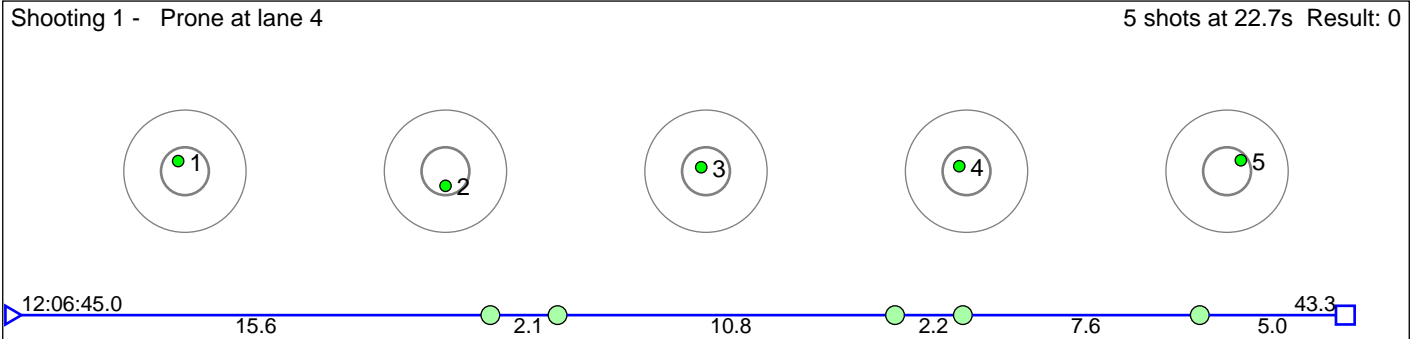

163 Jøsang Sivert

Sandnes og Gjesdal SSL

Result: 3

Disclaimer:

These results are unofficial since only the final output from the timing system can provide complete and correct competition results. The graphic plot of each series, presents the location of the shots on each of the five targets. Please observe that the accuracy of the plotting has some limitations due to image resolution and/or printer quality.