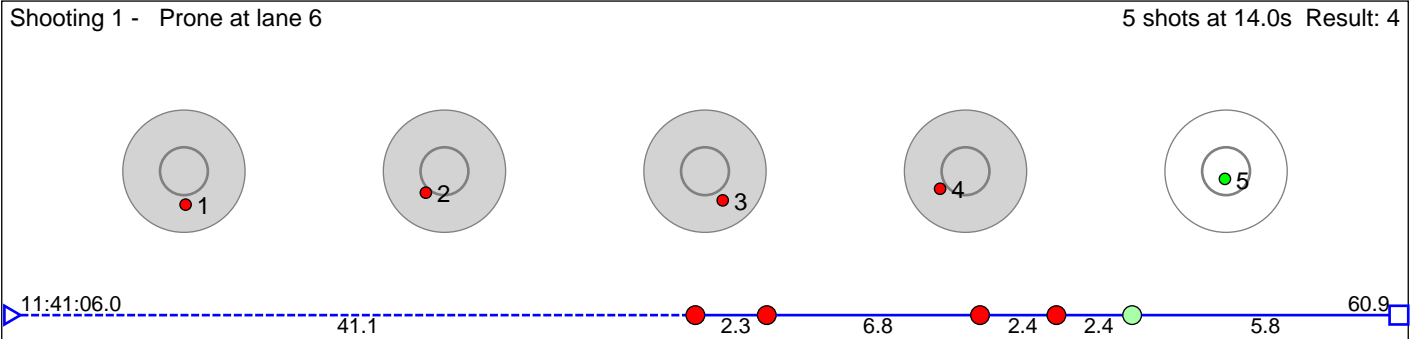

123 Samseth Antonia Mia

Bærums Skiklub

Result: 2

Disclaimer:

These results are unofficial since only the final output from the timing system can provide complete and correct competition results. The graphic plot of each series, presents the location of the shots on each of the five targets. Please observe that the accuracy of the plotting has some limitations due to image resolution and/or printer quality.

124 Hårstad Stine

Rennebu IL

Result: 4

Disclaimer:

These results are unofficial since only the final output from the timing system can provide complete and correct competition results. The graphic plot of each series, presents the location of the shots on each of the five targets. Please observe that the accuracy of the plotting has some limitations due to image resolution and/or printer quality.

125 Eikemo Oline Christin

Sirdal Skilag

Result: 6

Disclaimer:

These results are unofficial since only the final output from the timing system can provide complete and correct competition results. The graphic plot of each series, presents the location of the shots on each of the five targets. Please observe that the accuracy of the plotting has some limitations due to image resolution and/or printer quality.

126 Halvorsen Sindre

Froland IL

Result: 6

Disclaimer:

These results are unofficial since only the final output from the timing system can provide complete and correct competition results. The graphic plot of each series, presents the location of the shots on each of the five targets. Please observe that the accuracy of the plotting has some limitations due to image resolution and/or printer quality.