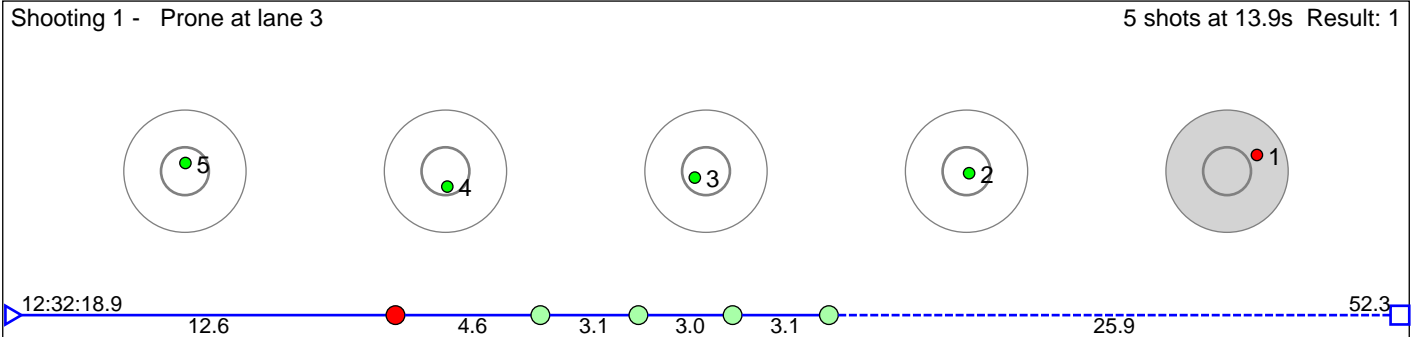

232 Stræte Stein Aas

Hønefoss Skiskytterklubb

Result: 4

Disclaimer:

These results are unofficial since only the final output from the timing system can provide complete and correct competition results. The graphic plot of each series, presents the location of the shots on each of the five targets. Please observe that the accuracy of the plotting has some limitations due to image resolution and/or printer quality.