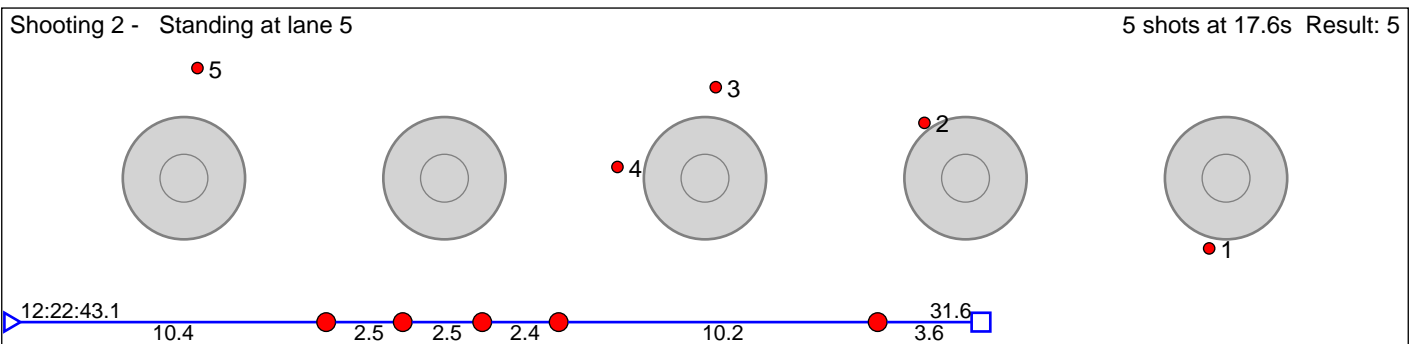

185 Søyby Sindre Andreas

Ivrig IL

Result: 6

Disclaimer:

These results are unofficial since only the final output from the timing system can provide complete and correct competition results. The graphic plot of each series, presents the location of the shots on each of the five targets. Please observe that the accuracy of the plotting has some limitations due to image resolution and/or printer quality.