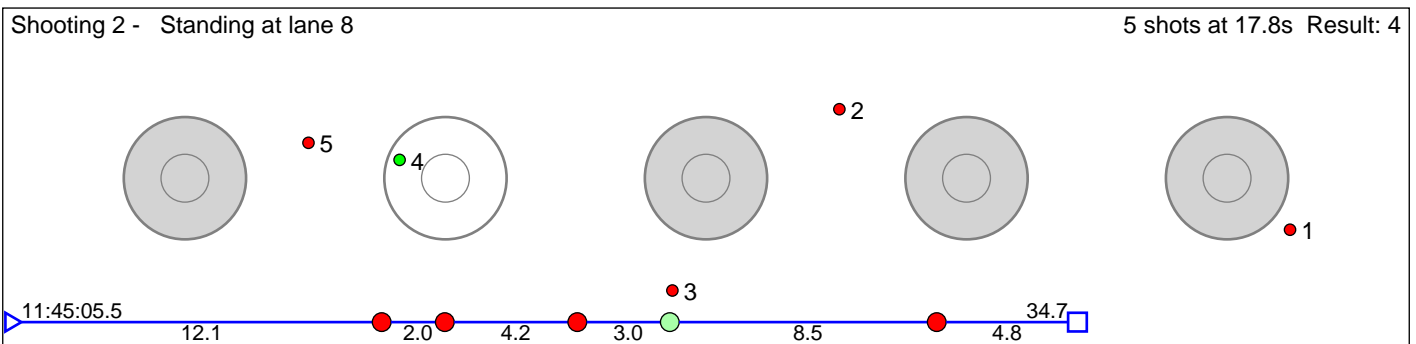

137 Stakkeland Martin Vatland

Kvinesdal ski- og skiskytterlag

Result: 5

Disclaimer:

These results are unofficial since only the final output from the timing system can provide complete and correct competition results. The graphic plot of each series, presents the location of the shots on each of the five targets. Please observe that the accuracy of the plotting has some limitations due to image resolution and/or printer quality.