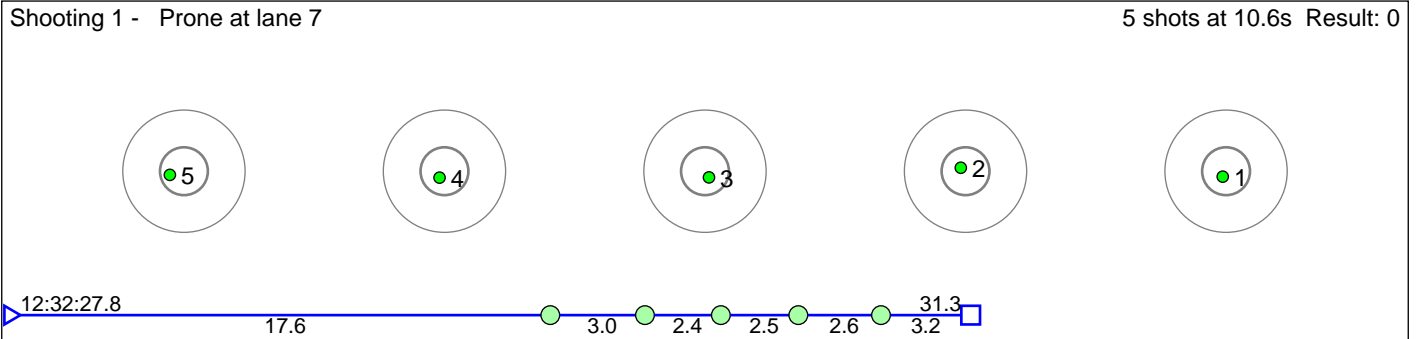

243 Hægeland Torkel

Øvrebø IL

Result: 2

Disclaimer:

These results are unofficial since only the final output from the timing system can provide complete and correct competition results. The graphic plot of each series, presents the location of the shots on each of the five targets. Please observe that the accuracy of the plotting has some limitations due to image resolution and/or printer quality.