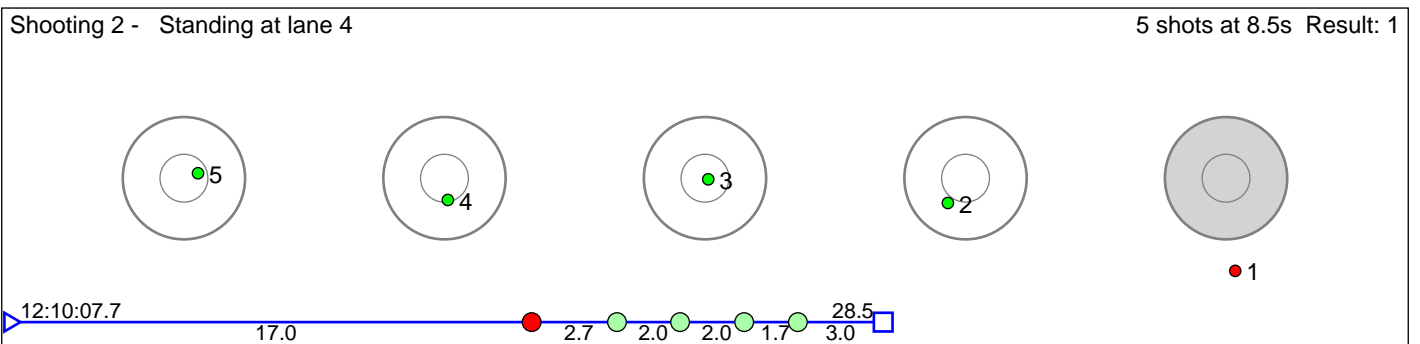

174 Samseth Oscar Magnus

Bærums Skiklub

Result: 1

Disclaimer:

These results are unofficial since only the final output from the timing system can provide complete and correct competition results. The graphic plot of each series, presents the location of the shots on each of the five targets. Please observe that the accuracy of the plotting has some limitations due to image resolution and/or printer quality.