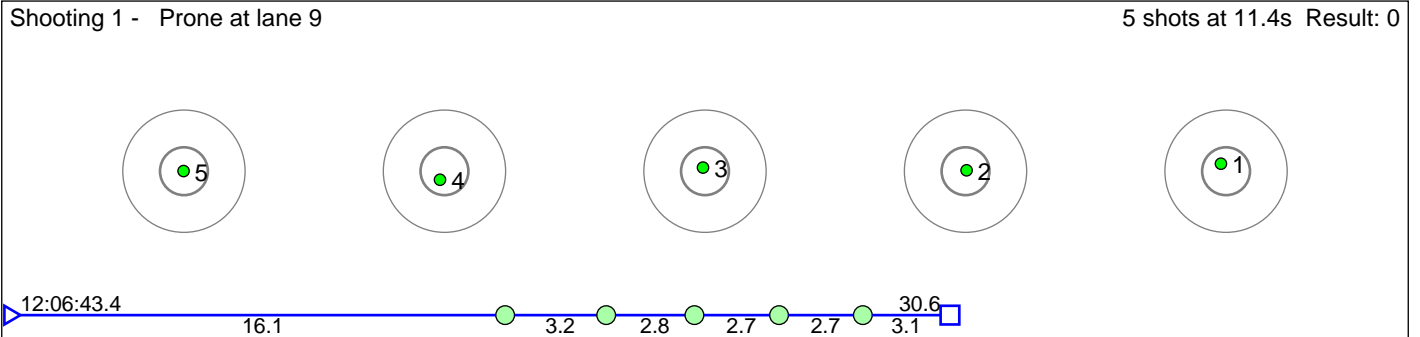

180 Horn Vebjørn

Ivrig IL

Result: 6

Disclaimer:

These results are unofficial since only the final output from the timing system can provide complete and correct competition results. The graphic plot of each series, presents the location of the shots on each of the five targets. Please observe that the accuracy of the plotting has some limitations due to image resolution and/or printer quality.

182 Walle Robert Ursin-Holm

Ivrig IL

Result: 1

Disclaimer:

These results are unofficial since only the final output from the timing system can provide complete and correct competition results. The graphic plot of each series, presents the location of the shots on each of the five targets. Please observe that the accuracy of the plotting has some limitations due to image resolution and/or printer quality.