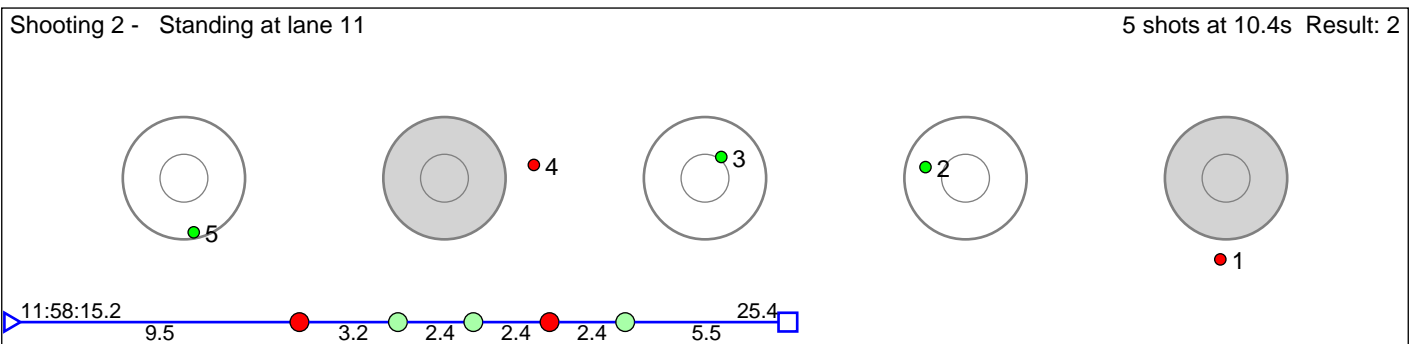

141 Tangen Eirin

Tynset IF

Result: 3

Disclaimer:

These results are unofficial since only the final output from the timing system can provide complete and correct competition results. The graphic plot of each series, presents the location of the shots on each of the five targets. Please observe that the accuracy of the plotting has some limitations due to image resolution and/or printer quality.