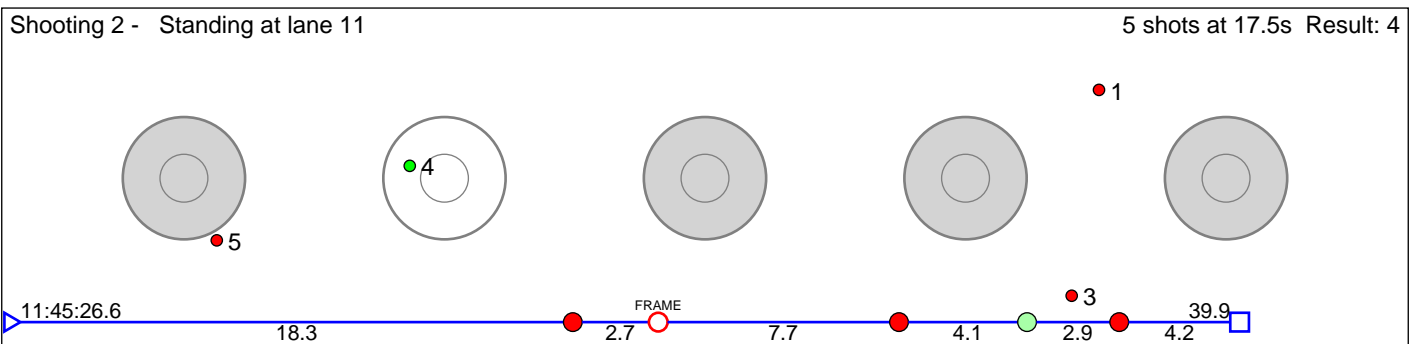

138 Smeland Johan

Birkenes IL

Result: 8

Disclaimer:

These results are unofficial since only the final output from the timing system can provide complete and correct competition results. The graphic plot of each series, presents the location of the shots on each of the five targets. Please observe that the accuracy of the plotting has some limitations due to image resolution and/or printer quality.