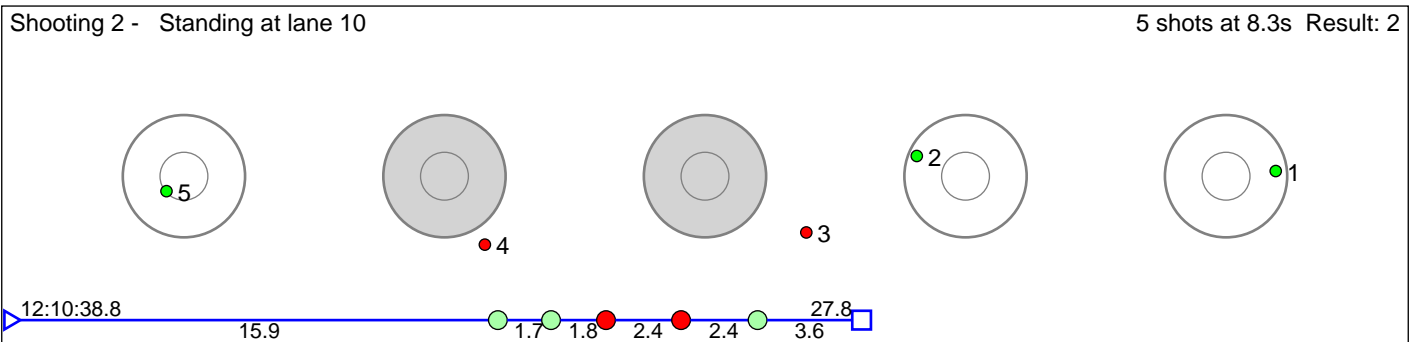

177 Fidjeland Marius Nygård

Sirdal Skilag

Result: 7

Disclaimer:

These results are unofficial since only the final output from the timing system can provide complete and correct competition results. The graphic plot of each series, presents the location of the shots on each of the five targets. Please observe that the accuracy of the plotting has some limitations due to image resolution and/or printer quality.