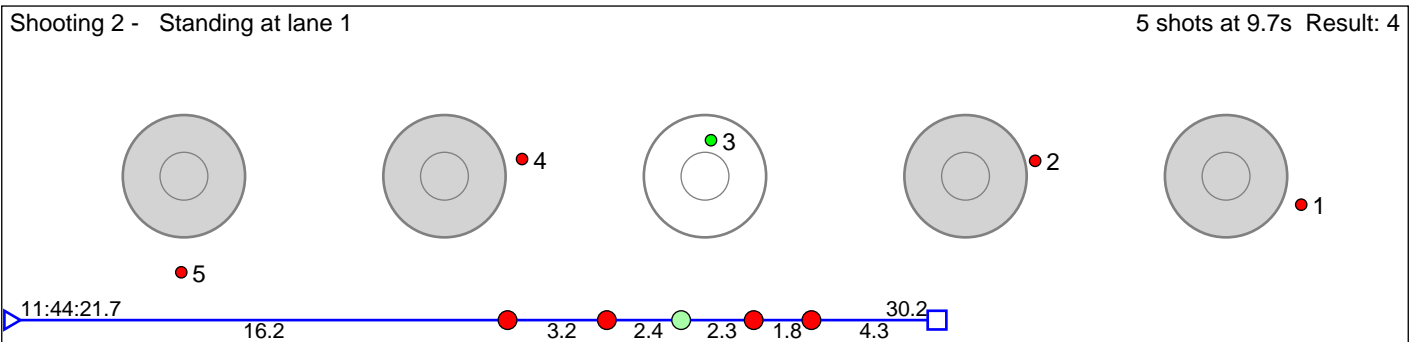

131 Frey Sondre Leknes

Bærums Skiklub

Result: 5

Disclaimer:

These results are unofficial since only the final output from the timing system can provide complete and correct competition results. The graphic plot of each series, presents the location of the shots on each of the five targets. Please observe that the accuracy of the plotting has some limitations due to image resolution and/or printer quality.