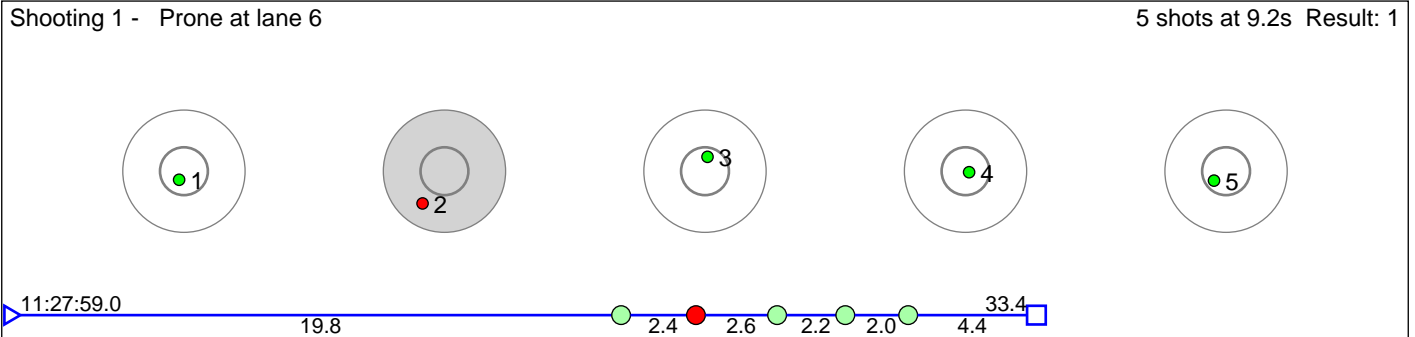

113 Sandhaugen Astrid Marie

Steinkjer Skiklubb

Result: 5

Disclaimer:

These results are unofficial since only the final output from the timing system can provide complete and correct competition results. The graphic plot of each series, presents the location of the shots on each of the five targets. Please observe that the accuracy of the plotting has some limitations due to image resolution and/or printer quality.

114 Bekkelund Selma

Østre Toten Skilag

Result: 7

Disclaimer:

These results are unofficial since only the final output from the timing system can provide complete and correct competition results. The graphic plot of each series, presents the location of the shots on each of the five targets. Please observe that the accuracy of the plotting has some limitations due to image resolution and/or printer quality.

118 Alfstadsæther Andrea

Østre Toten Skilag

Result: 4

Disclaimer:

These results are unofficial since only the final output from the timing system can provide complete and correct competition results. The graphic plot of each series, presents the location of the shots on each of the five targets. Please observe that the accuracy of the plotting has some limitations due to image resolution and/or printer quality.