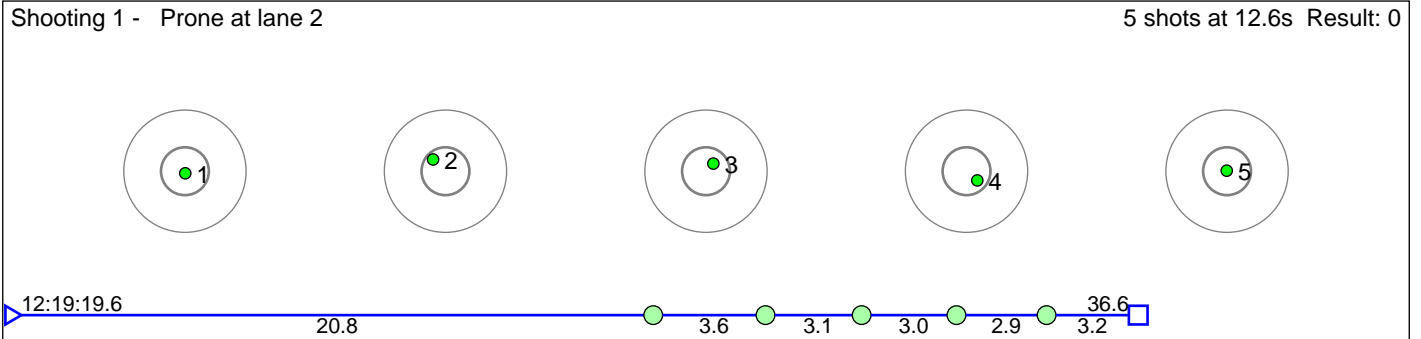

166 Nilsen Sondre Sangvik

Øvrebø IL

Result: 2

Disclaimer:

These results are unofficial since only the final output from the timing system can provide complete and correct competition results. The graphic plot of each series, presents the location of the shots on each of the five targets. Please observe that the accuracy of the plotting has some limitations due to image resolution and/or printer quality.