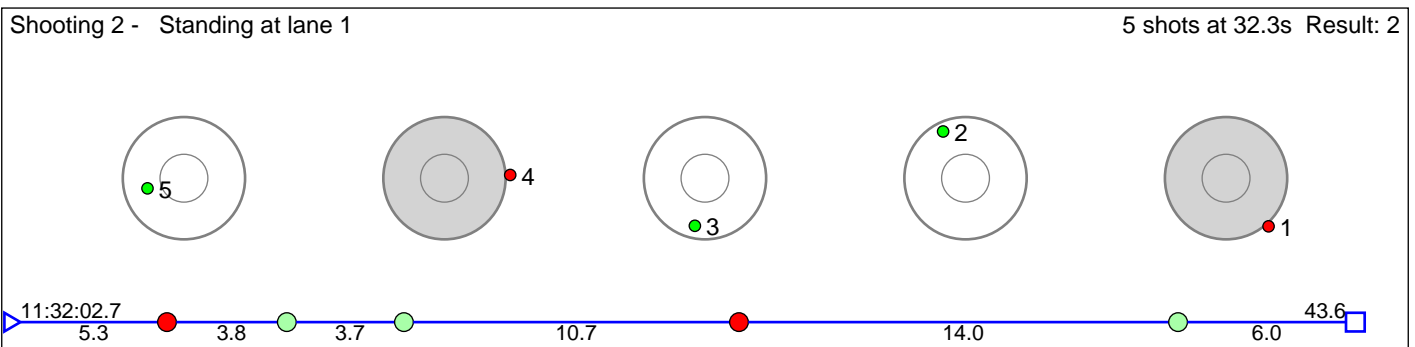

120 Ramsem Thyra

Rennebu IL

Result: 3

Disclaimer:

These results are unofficial since only the final output from the timing system can provide complete and correct competition results. The graphic plot of each series, presents the location of the shots on each of the five targets. Please observe that the accuracy of the plotting has some limitations due to image resolution and/or printer quality.