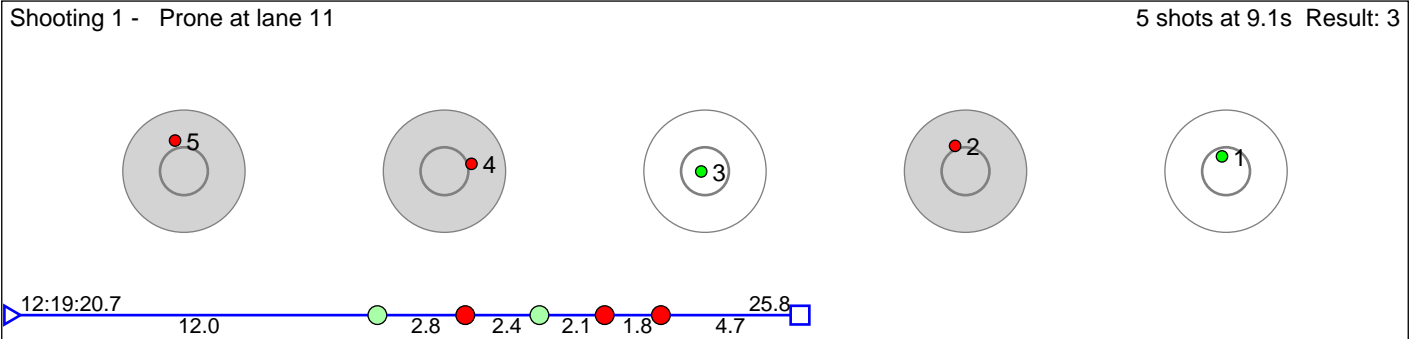

157 Almeland Andrea Sørheim

Kvam Langrenn- og Skiskyttarklubb

Result: 4

Shooting 1 - Prone at lane 14 5 shots at 21.0s Result: 2

Shooting 2 - Standing at lane 12 5 shots at 21.4s Result: 2

Disclaimer:

These results are unofficial since only the final output from the timing system can provide complete and correct competition results. The graphic plot of each series, presents the location of the shots on each of the five targets. Please observe that the accuracy of the plotting has some limitations due to image resolution and/or printer quality.

162 Gigstad-Bergene Tobias

Skrautvål IL

Result: 5

Disclaimer:

These results are unofficial since only the final output from the timing system can provide complete and correct competition results. The graphic plot of each series, presents the location of the shots on each of the five targets. Please observe that the accuracy of the plotting has some limitations due to image resolution and/or printer quality.