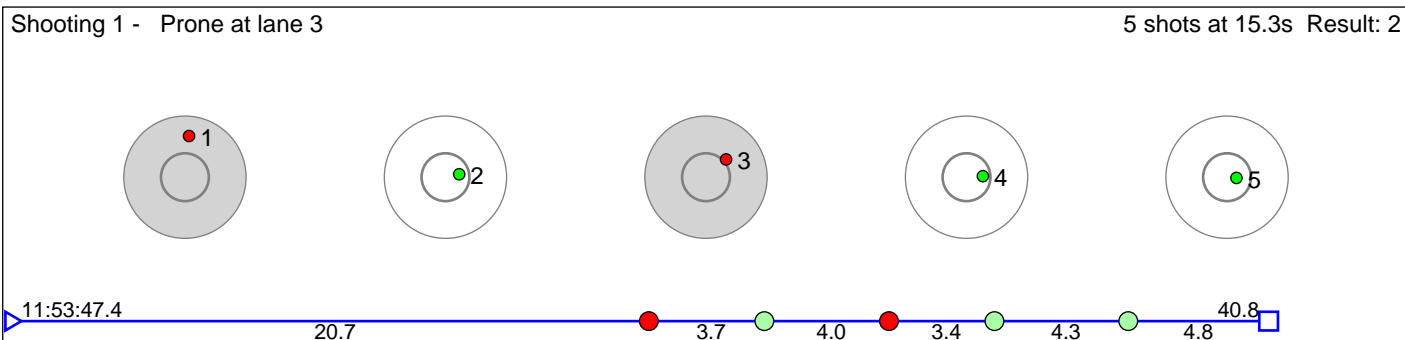

155 Randby Nora Njølstad

Ivrig IL

Result: 6

Disclaimer:

These results are unofficial since only the final output from the timing system can provide complete and correct competition results. The graphic plot of each series, presents the location of the shots on each of the five targets. Please observe that the accuracy of the plotting has some limitations due to image resolution and/or printer quality.

156 Dokken Maria Tormodsgard

Svene IL

Result: 3

Disclaimer:

These results are unofficial since only the final output from the timing system can provide complete and correct competition results. The graphic plot of each series, presents the location of the shots on each of the five targets. Please observe that the accuracy of the plotting has some limitations due to image resolution and/or printer quality.