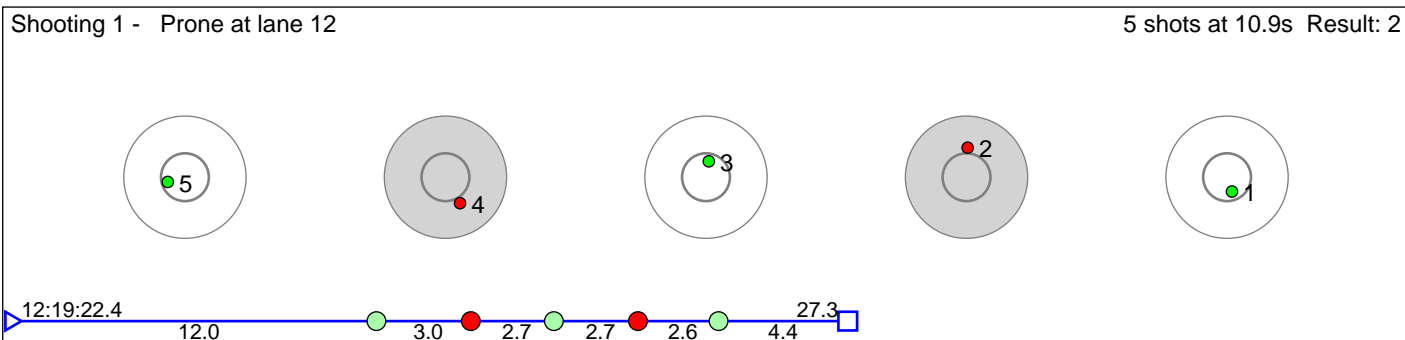

187 Berg Øystein Selstad

Asker Skiklubb

Result: 5

Disclaimer:

These results are unofficial since only the final output from the timing system can provide complete and correct competition results. The graphic plot of each series, presents the location of the shots on each of the five targets. Please observe that the accuracy of the plotting has some limitations due to image resolution and/or printer quality.