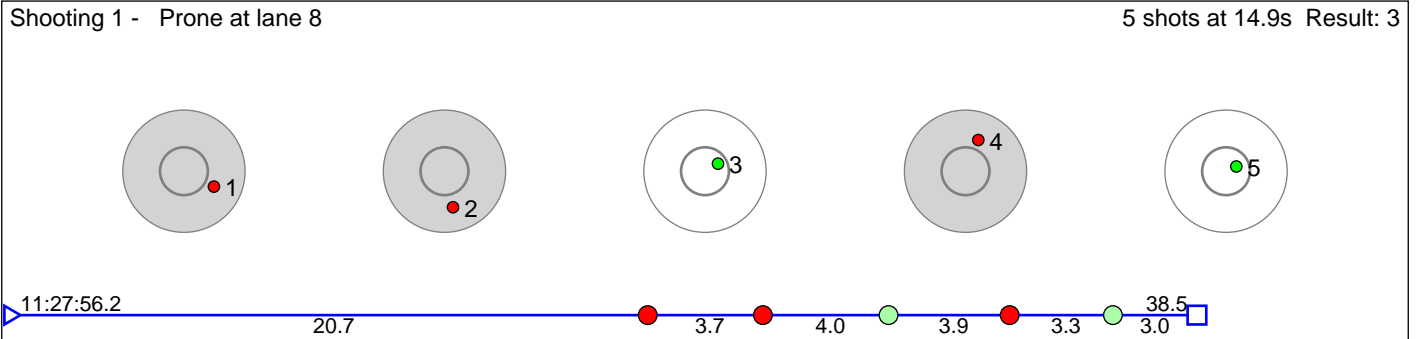

113 Sandhaugen Astrid Marie

Steinkjer Skiklubb

Result: 5

Disclaimer:

These results are unofficial since only the final output from the timing system can provide complete and correct competition results. The graphic plot of each series, presents the location of the shots on each of the five targets. Please observe that the accuracy of the plotting has some limitations due to image resolution and/or printer quality.

114 Bekkelund Selma

Østre Toten Skilag

Result: 7

Disclaimer:

These results are unofficial since only the final output from the timing system can provide complete and correct competition results. The graphic plot of each series, presents the location of the shots on each of the five targets. Please observe that the accuracy of the plotting has some limitations due to image resolution and/or printer quality.

118 Alfstadsæther Andrea

Østre Toten Skilag

Result: 4

Disclaimer:

These results are unofficial since only the final output from the timing system can provide complete and correct competition results. The graphic plot of each series, presents the location of the shots on each of the five targets. Please observe that the accuracy of the plotting has some limitations due to image resolution and/or printer quality.