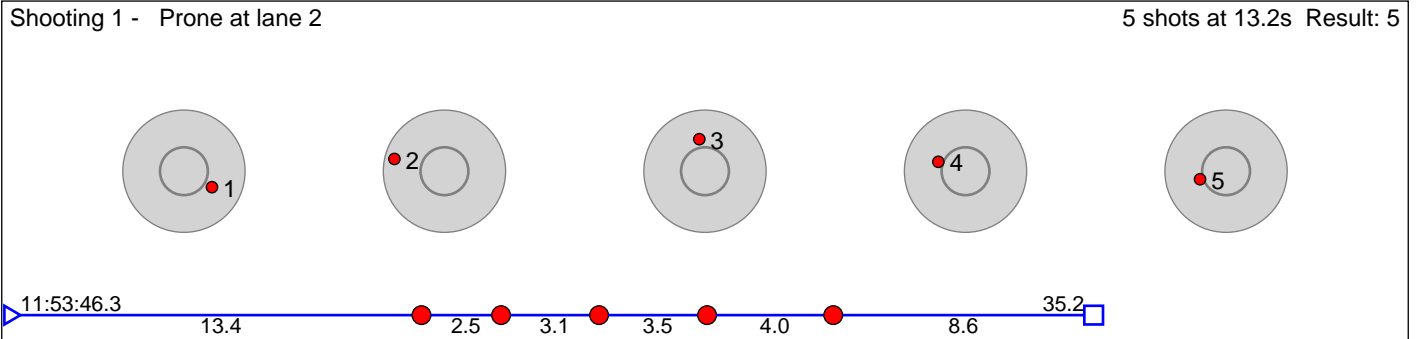

155 Randby Nora Njølstad

Ivrig IL

Result: 6

Disclaimer:

These results are unofficial since only the final output from the timing system can provide complete and correct competition results. The graphic plot of each series, presents the location of the shots on each of the five targets. Please observe that the accuracy of the plotting has some limitations due to image resolution and/or printer quality.