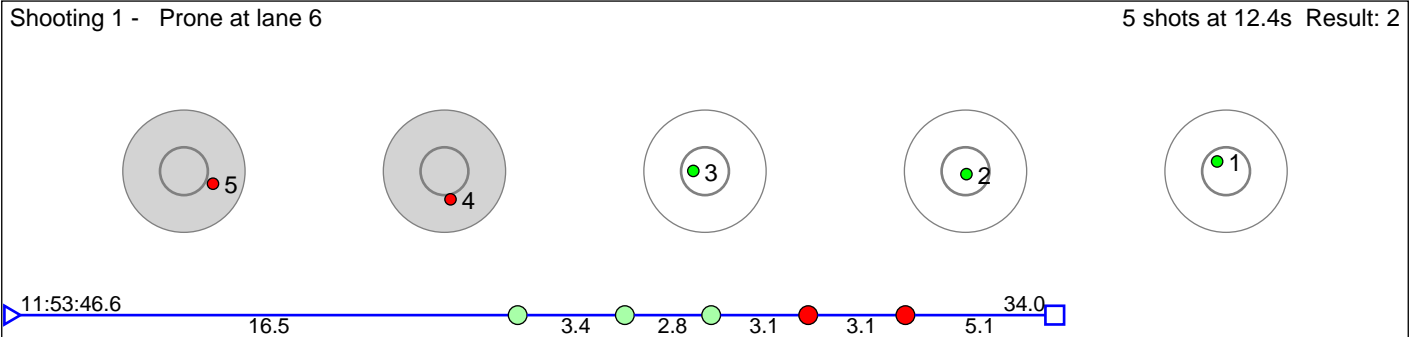

153 Ytterhus Nora

Rennebu IL

Result: 5

Disclaimer:

These results are unofficial since only the final output from the timing system can provide complete and correct competition results. The graphic plot of each series, presents the location of the shots on each of the five targets. Please observe that the accuracy of the plotting has some limitations due to image resolution and/or printer quality.