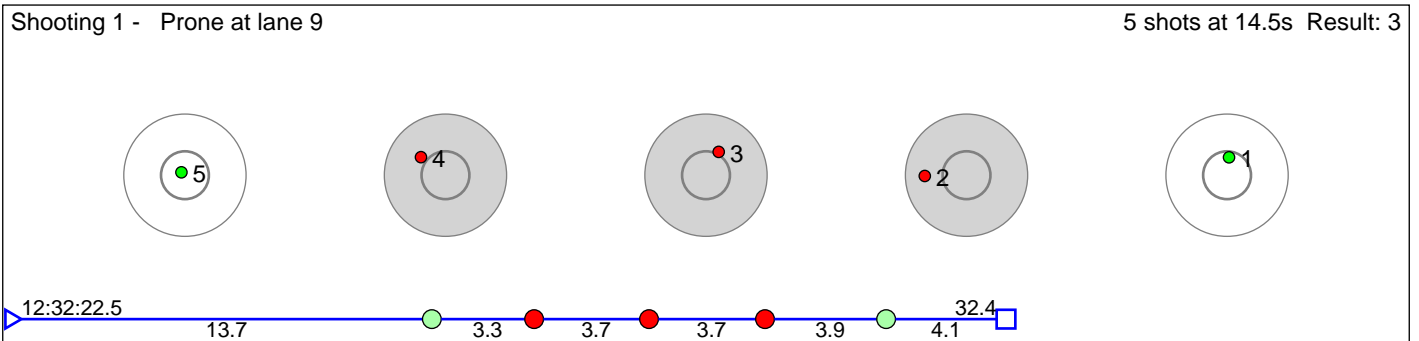

236 Nesse Henrik Schioldborg

Try, Idrettslaget

Result: 7

Disclaimer:

These results are unofficial since only the final output from the timing system can provide complete and correct competition results. The graphic plot of each series, presents the location of the shots on each of the five targets. Please observe that the accuracy of the plotting has some limitations due to image resolution and/or printer quality.