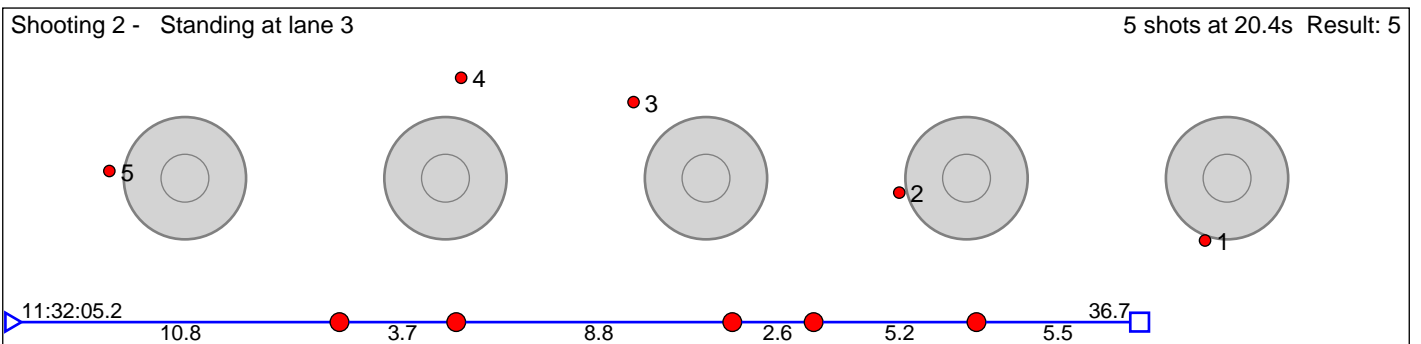

113 Sandhaugen Astrid Marie

Steinkjer Skiklubb

Result: 5

Disclaimer:

These results are unofficial since only the final output from the timing system can provide complete and correct competition results. The graphic plot of each series, presents the location of the shots on each of the five targets. Please observe that the accuracy of the plotting has some limitations due to image resolution and/or printer quality.

114 Bekkelund Selma

Østre Toten Skilag

Result: 7

Disclaimer:

These results are unofficial since only the final output from the timing system can provide complete and correct competition results. The graphic plot of each series, presents the location of the shots on each of the five targets. Please observe that the accuracy of the plotting has some limitations due to image resolution and/or printer quality.

118 Alfstadsæther Andrea

Østre Toten Skilag

Result: 4

Disclaimer:

These results are unofficial since only the final output from the timing system can provide complete and correct competition results. The graphic plot of each series, presents the location of the shots on each of the five targets. Please observe that the accuracy of the plotting has some limitations due to image resolution and/or printer quality.