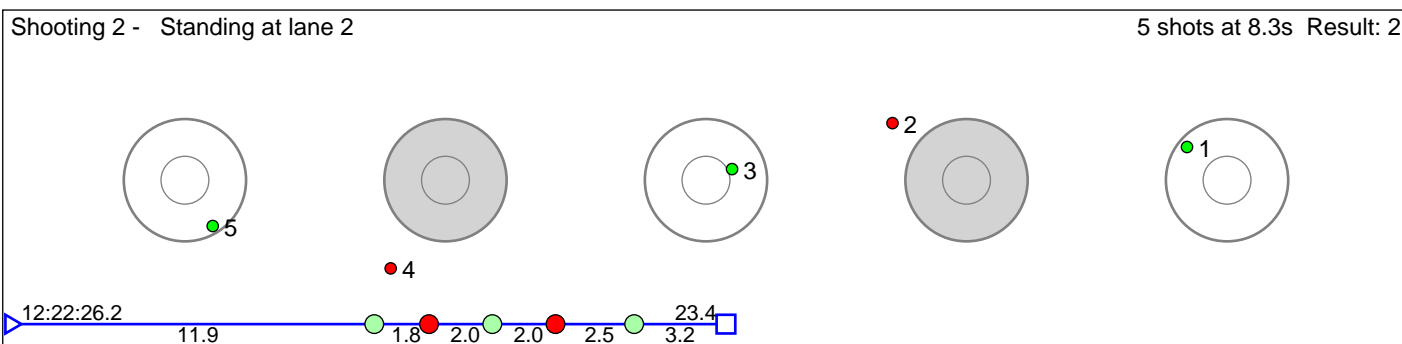

184 Ramsfjell William Brekken

Vingrom IL

Result: 3

Disclaimer:

These results are unofficial since only the final output from the timing system can provide complete and correct competition results. The graphic plot of each series, presents the location of the shots on each of the five targets. Please observe that the accuracy of the plotting has some limitations due to image resolution and/or printer quality.