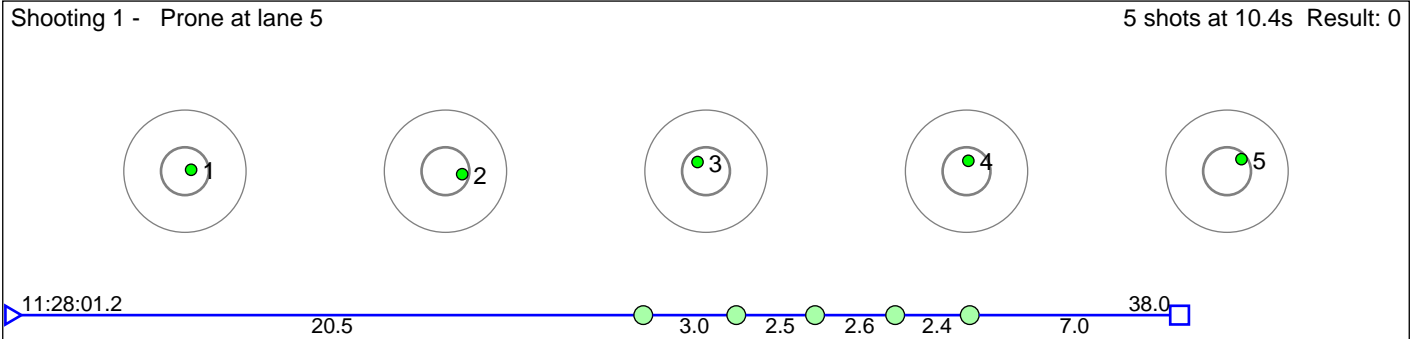

113 Sandhaugen Astrid Marie

Steinkjer Skiklubb

Result: 5

Disclaimer:

These results are unofficial since only the final output from the timing system can provide complete and correct competition results. The graphic plot of each series, presents the location of the shots on each of the five targets. Please observe that the accuracy of the plotting has some limitations due to image resolution and/or printer quality.

114 Bekkelund Selma

Østre Toten Skilag

Result: 7

Disclaimer:

These results are unofficial since only the final output from the timing system can provide complete and correct competition results. The graphic plot of each series, presents the location of the shots on each of the five targets. Please observe that the accuracy of the plotting has some limitations due to image resolution and/or printer quality.