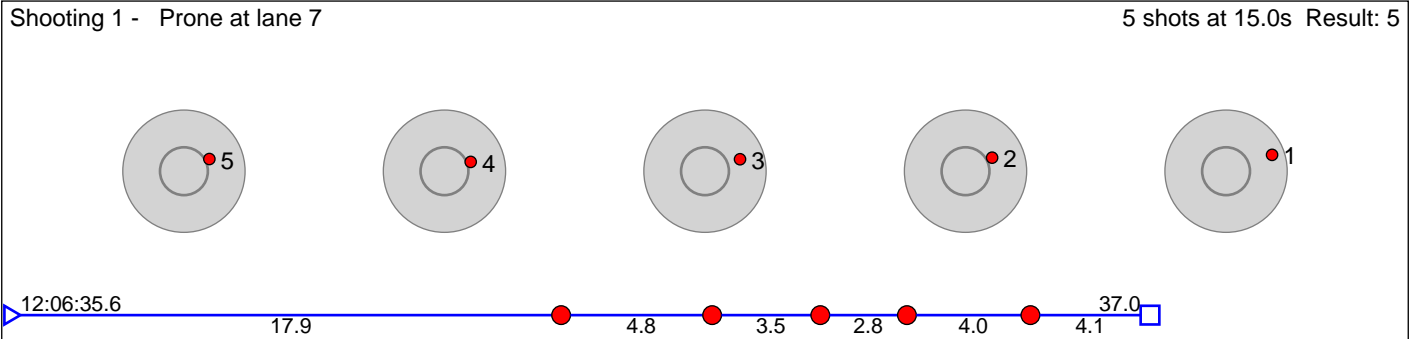

177 Fidjeland Marius Nygård

Sirdal Skilag

Result: 7

Disclaimer:

These results are unofficial since only the final output from the timing system can provide complete and correct competition results. The graphic plot of each series, presents the location of the shots on each of the five targets. Please observe that the accuracy of the plotting has some limitations due to image resolution and/or printer quality.