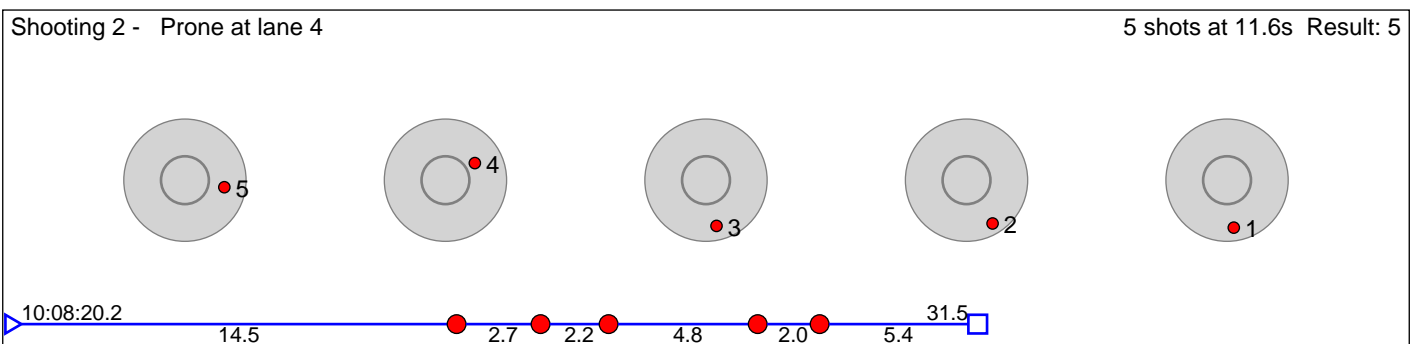

46 Mccarthy Hannah

Asker Skiklubb

Result: 8

Disclaimer:

These results are unofficial since only the final output from the timing system can provide complete and correct competition results. The graphic plot of each series, presents the location of the shots on each of the five targets. Please observe that the accuracy of the plotting has some limitations due to image resolution and/or printer quality.