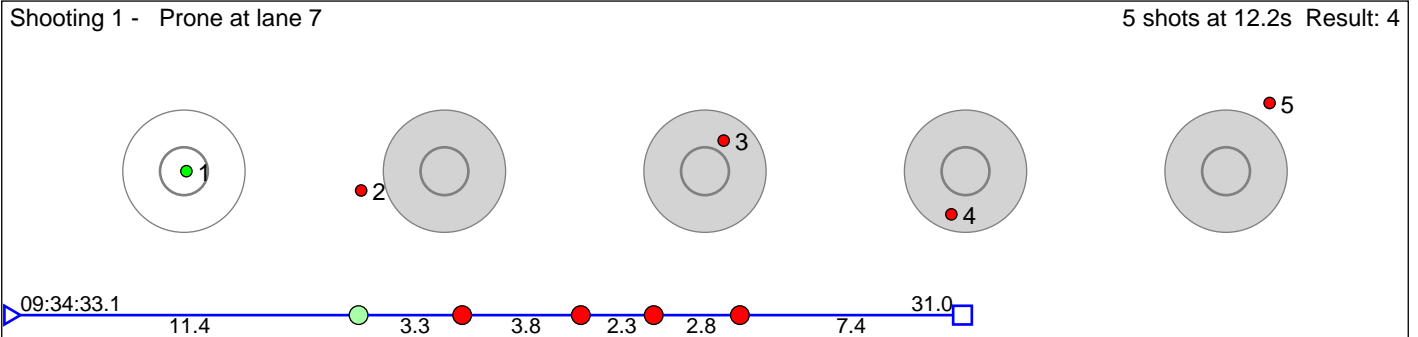

# 17 Mykland Ingrid Heskestad

Øvrebø IL

Result: 6

**Disclaimer:**

These results are unofficial since only the final output from the timing system can provide complete and correct competition results. The graphic plot of each series, presents the location of the shots on each of the five targets. Please observe that the accuracy of the plotting has some limitations due to image resolution and/or printer quality.

# 18 Simonsen Oda Øyo

Geilo IL

Result: 5

**Disclaimer:**

These results are unofficial since only the final output from the timing system can provide complete and correct competition results. The graphic plot of each series, presents the location of the shots on each of the five targets. Please observe that the accuracy of the plotting has some limitations due to image resolution and/or printer quality.

# 19 Bratsberg-Aamlid Elias

Fyresdal Skiskytterlag

Result: 8

**Disclaimer:**

These results are unofficial since only the final output from the timing system can provide complete and correct competition results. The graphic plot of each series, presents the location of the shots on each of the five targets. Please observe that the accuracy of the plotting has some limitations due to image resolution and/or printer quality.

# 21 Dalsmo Andreas

Froland IL

Result: 8

**Disclaimer:**

These results are unofficial since only the final output from the timing system can provide complete and correct competition results. The graphic plot of each series, presents the location of the shots on each of the five targets. Please observe that the accuracy of the plotting has some limitations due to image resolution and/or printer quality.