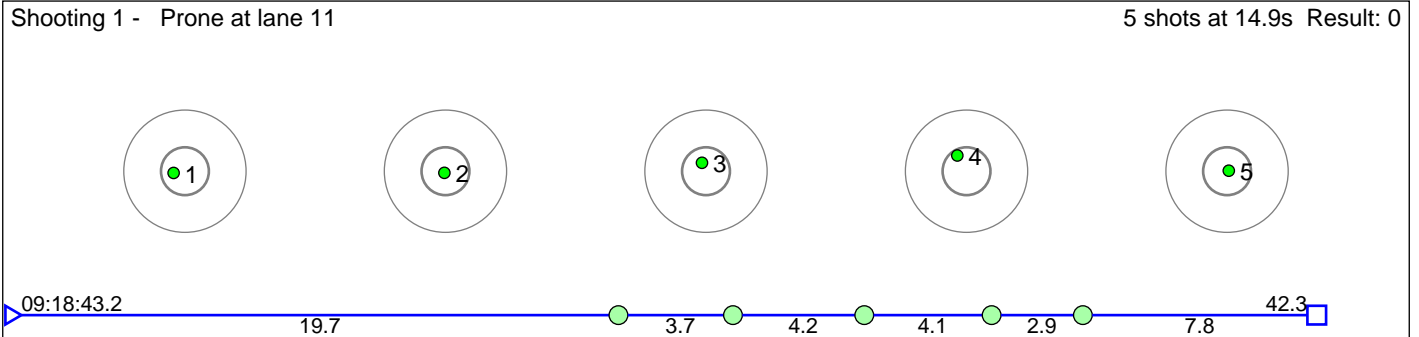

## 9 Skretteberg Sara Linnea Kolstad

Birkenes IL

Result: 6

**Disclaimer:**

These results are unofficial since only the final output from the timing system can provide complete and correct competition results. The graphic plot of each series, presents the location of the shots on each of the five targets. Please observe that the accuracy of the plotting has some limitations due to image resolution and/or printer quality.

# 10 Kringler Mille Dogger

Lørenskog Skiklubb

Result: 6

**Disclaimer:**

These results are unofficial since only the final output from the timing system can provide complete and correct competition results. The graphic plot of each series, presents the location of the shots on each of the five targets. Please observe that the accuracy of the plotting has some limitations due to image resolution and/or printer quality.

# 11 Mo Synneva Laupsa

Kvam Langrenn- og Skiskyttarklubb

Result: 1

**Disclaimer:**

These results are unofficial since only the final output from the timing system can provide complete and correct competition results. The graphic plot of each series, presents the location of the shots on each of the five targets. Please observe that the accuracy of the plotting has some limitations due to image resolution and/or printer quality.