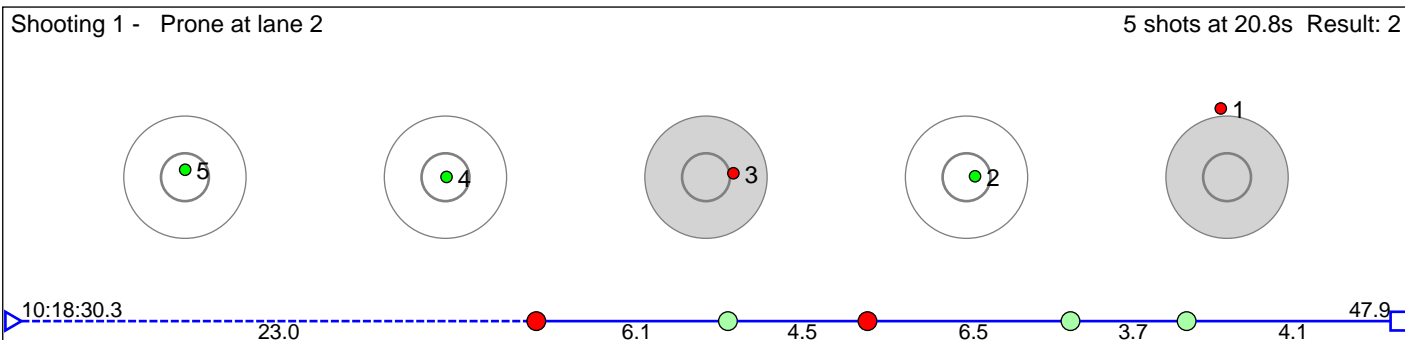

58 Fjærbu Maren Fidje

Froland IL

Result: 3

Disclaimer:

These results are unofficial since only the final output from the timing system can provide complete and correct competition results. The graphic plot of each series, presents the location of the shots on each of the five targets. Please observe that the accuracy of the plotting has some limitations due to image resolution and/or printer quality.