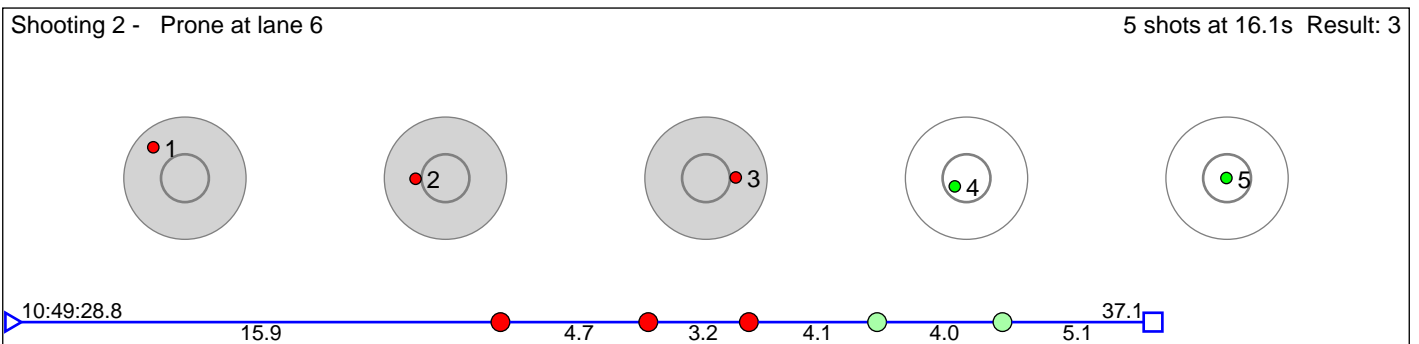

90 Hestvedt Alexander Stokke

Simostranda IL

Result: 3

Disclaimer:

These results are unofficial since only the final output from the timing system can provide complete and correct competition results. The graphic plot of each series, presents the location of the shots on each of the five targets. Please observe that the accuracy of the plotting has some limitations due to image resolution and/or printer quality.