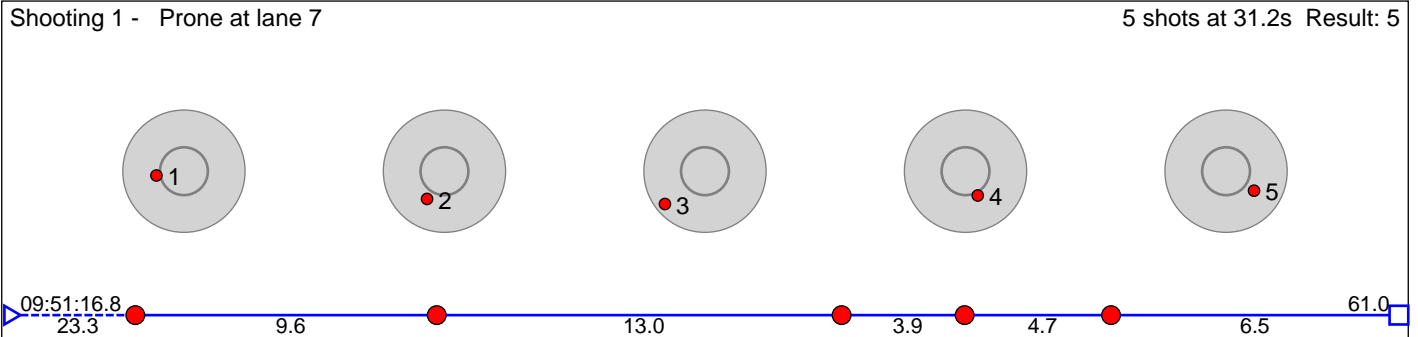

35 Möller Balthasar

Kvam Langrenn- og Skiskyttarklubb

Result: 9

Disclaimer:

These results are unofficial since only the final output from the timing system can provide complete and correct competition results. The graphic plot of each series, presents the location of the shots on each of the five targets. Please observe that the accuracy of the plotting has some limitations due to image resolution and/or printer quality.