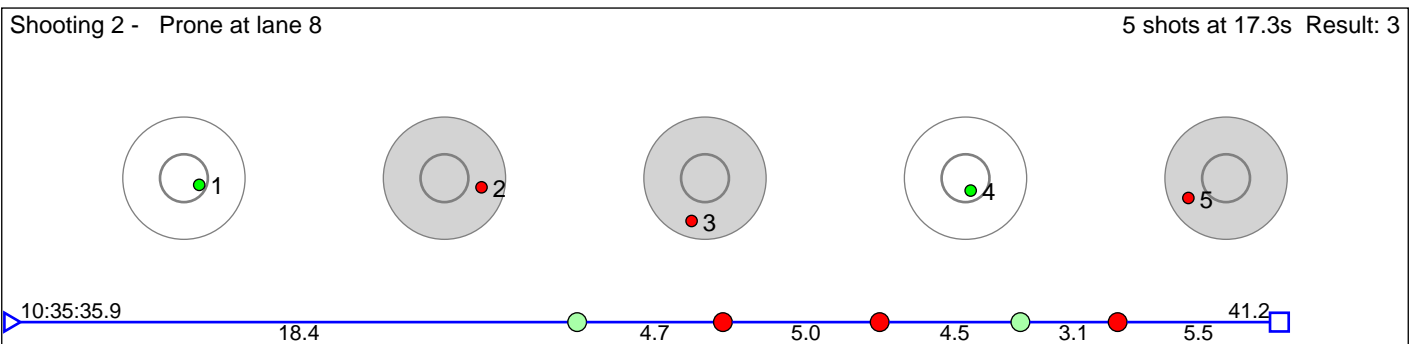

# 76 Westrum Olav

Nordre Land IL

Result: 8

**Disclaimer:**

These results are unofficial since only the final output from the timing system can provide complete and correct competition results. The graphic plot of each series, presents the location of the shots on each of the five targets. Please observe that the accuracy of the plotting has some limitations due to image resolution and/or printer quality.

# 77 Sletvold Oskar

Figgjo IL

Result: 9

**Disclaimer:**

These results are unofficial since only the final output from the timing system can provide complete and correct competition results. The graphic plot of each series, presents the location of the shots on each of the five targets. Please observe that the accuracy of the plotting has some limitations due to image resolution and/or printer quality.

# 78 Botnen Kasper Flacké

Volda Turn og IL

Result: 4

**Disclaimer:**

These results are unofficial since only the final output from the timing system can provide complete and correct competition results. The graphic plot of each series, presents the location of the shots on each of the five targets. Please observe that the accuracy of the plotting has some limitations due to image resolution and/or printer quality.