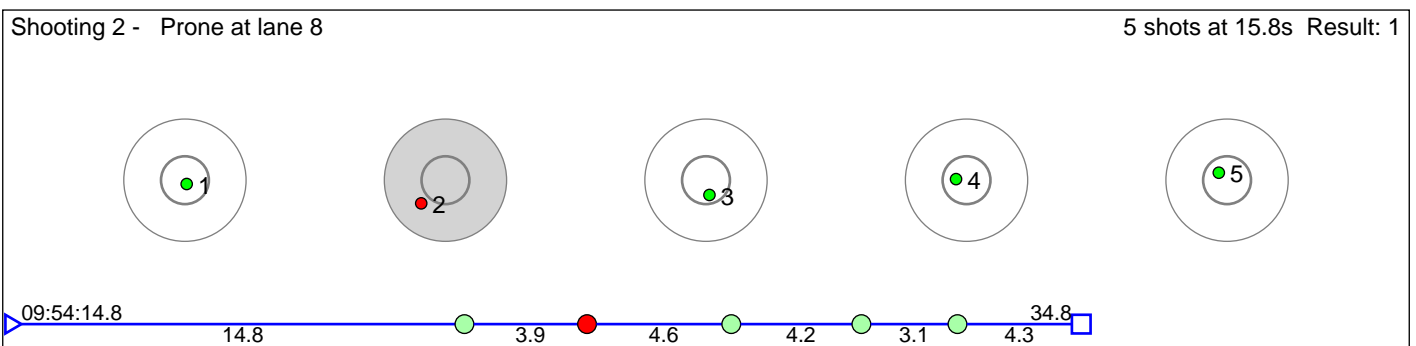

# 35 Möller Balthasar

Kvam Langrenn- og Skiskyttarklubb

Result: 9

**Disclaimer:**

These results are unofficial since only the final output from the timing system can provide complete and correct competition results. The graphic plot of each series, presents the location of the shots on each of the five targets. Please observe that the accuracy of the plotting has some limitations due to image resolution and/or printer quality.

# 36 Hægeland Fredrik

Øvrebø IL

Result: 2

**Disclaimer:**

These results are unofficial since only the final output from the timing system can provide complete and correct competition results. The graphic plot of each series, presents the location of the shots on each of the five targets. Please observe that the accuracy of the plotting has some limitations due to image resolution and/or printer quality.