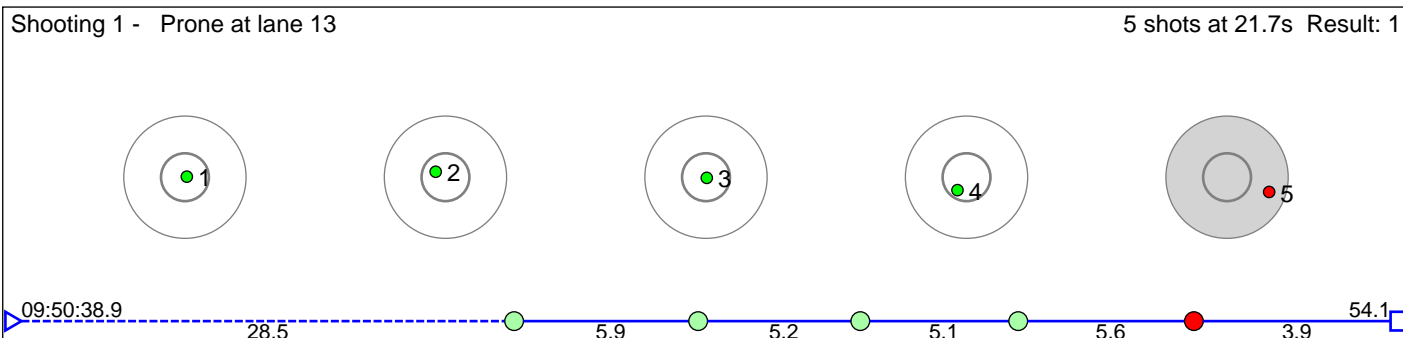

41 Apeland Simen Vassbotten

Idrettslaget Dyre Vaa

Result: 4

Disclaimer:

These results are unofficial since only the final output from the timing system can provide complete and correct competition results. The graphic plot of each series, presents the location of the shots on each of the five targets. Please observe that the accuracy of the plotting has some limitations due to image resolution and/or printer quality.