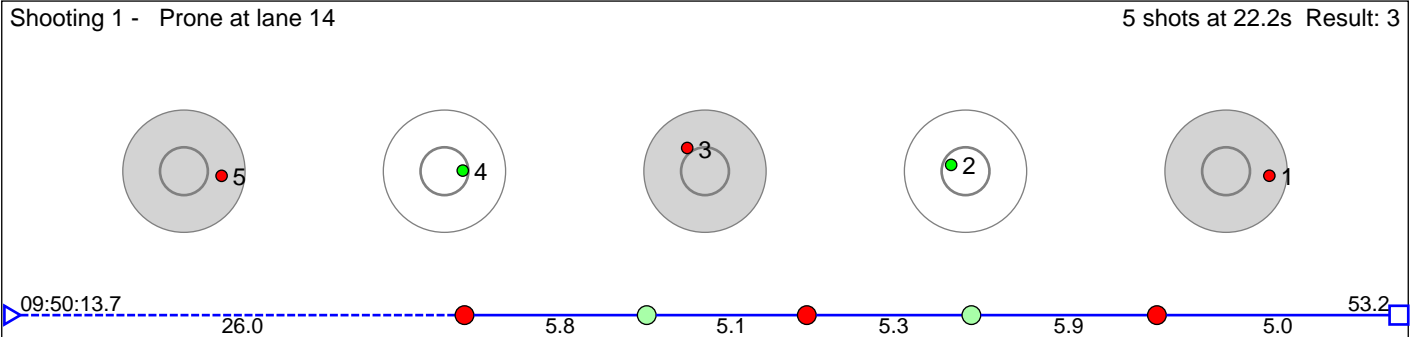

# 41 Apeland Simen Vassbotten

Idrettslaget Dyre Vaa

Result: 4

**Disclaimer:**

These results are unofficial since only the final output from the timing system can provide complete and correct competition results. The graphic plot of each series, presents the location of the shots on each of the five targets. Please observe that the accuracy of the plotting has some limitations due to image resolution and/or printer quality.

# 42 Bekkelund Linus

Østre Toten Skilag

Result: 5

**Disclaimer:**

These results are unofficial since only the final output from the timing system can provide complete and correct competition results. The graphic plot of each series, presents the location of the shots on each of the five targets. Please observe that the accuracy of the plotting has some limitations due to image resolution and/or printer quality.