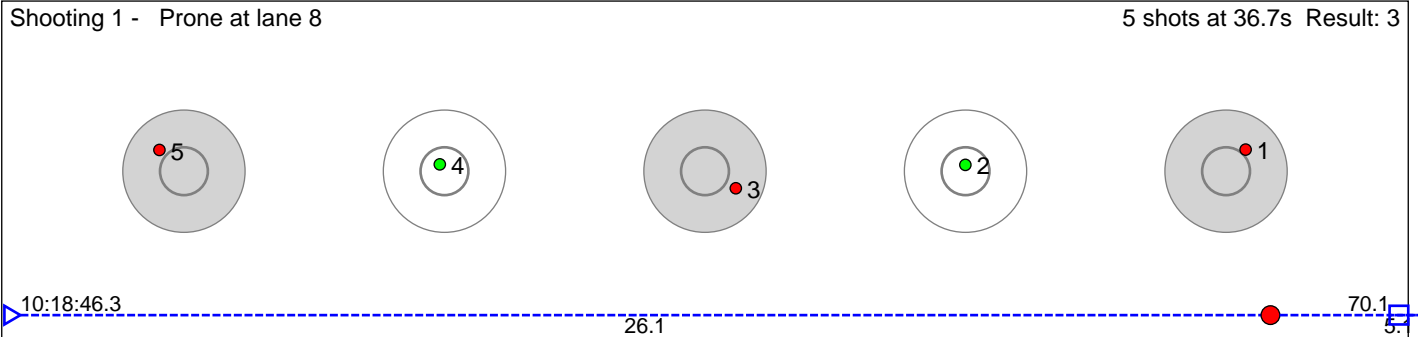

64 Jøsang Ingeborg

Sandnes og Gjesdal SSL

Result: 5

Disclaimer:

These results are unofficial since only the final output from the timing system can provide complete and correct competition results. The graphic plot of each series, presents the location of the shots on each of the five targets. Please observe that the accuracy of the plotting has some limitations due to image resolution and/or printer quality.