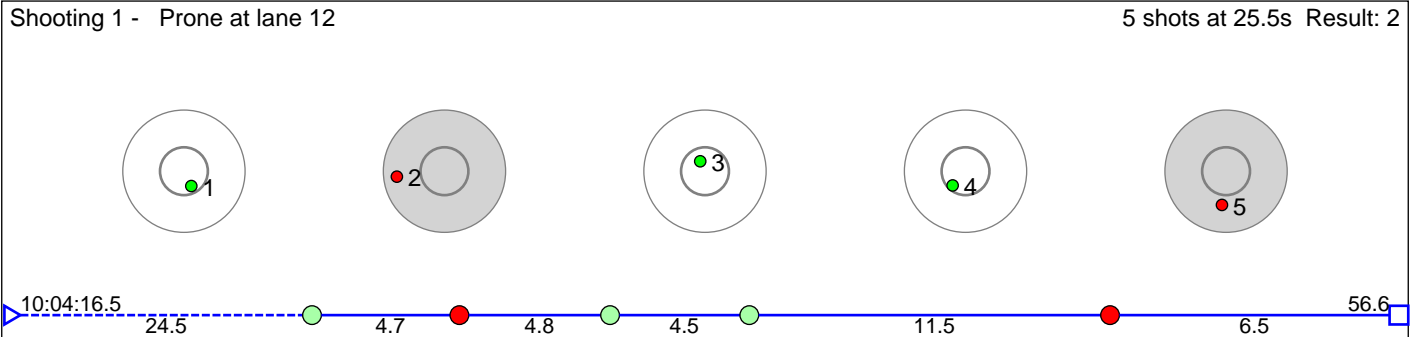

54 Bru Sanna Torkelsen

Figgjo IL

Result: 5

Disclaimer:

These results are unofficial since only the final output from the timing system can provide complete and correct competition results. The graphic plot of each series, presents the location of the shots on each of the five targets. Please observe that the accuracy of the plotting has some limitations due to image resolution and/or printer quality.