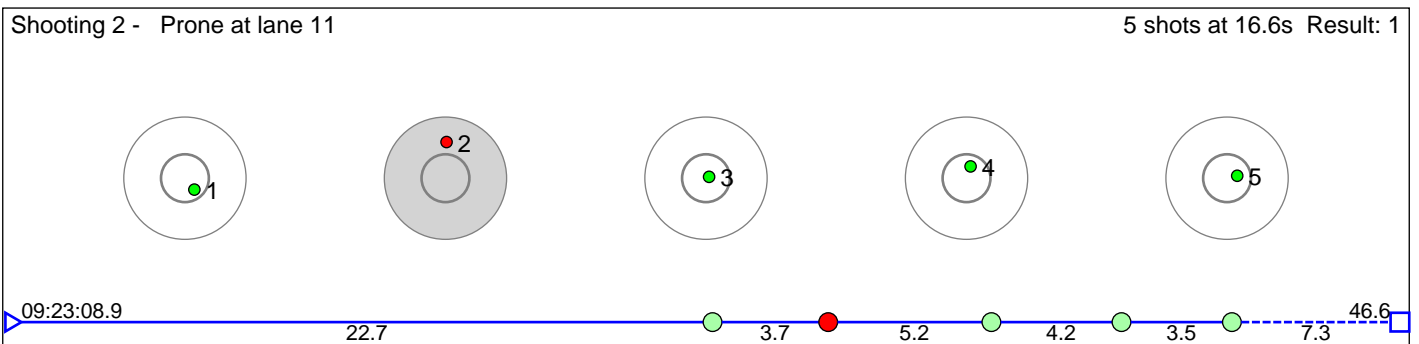

## 9 Skretteberg Sara Linnea Kolstad

Birkenes IL

Result: 6

**Disclaimer:**

These results are unofficial since only the final output from the timing system can provide complete and correct competition results. The graphic plot of each series, presents the location of the shots on each of the five targets. Please observe that the accuracy of the plotting has some limitations due to image resolution and/or printer quality.

# 10 Kringler Mille Dogger

Lørenskog Skiklubb

Result: 6

**Disclaimer:**

These results are unofficial since only the final output from the timing system can provide complete and correct competition results. The graphic plot of each series, presents the location of the shots on each of the five targets. Please observe that the accuracy of the plotting has some limitations due to image resolution and/or printer quality.

# 11 Mo Synneva Laupsa

Kvam Langrenn- og Skiskyttarklubb

Result: 1

**Disclaimer:**

These results are unofficial since only the final output from the timing system can provide complete and correct competition results. The graphic plot of each series, presents the location of the shots on each of the five targets. Please observe that the accuracy of the plotting has some limitations due to image resolution and/or printer quality.