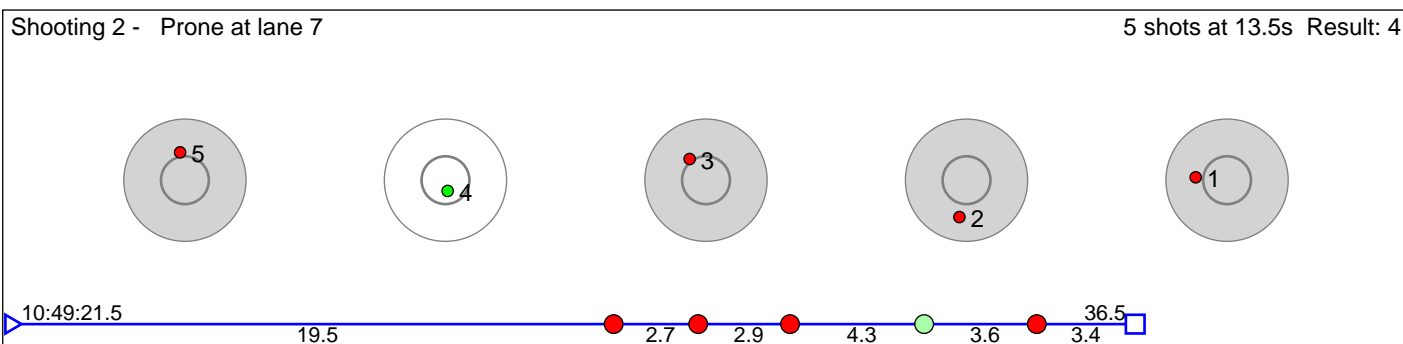

91 Hørthe Thomas Bonden

Lier IL

Result: 7

Disclaimer:

These results are unofficial since only the final output from the timing system can provide complete and correct competition results. The graphic plot of each series, presents the location of the shots on each of the five targets. Please observe that the accuracy of the plotting has some limitations due to image resolution and/or printer quality.