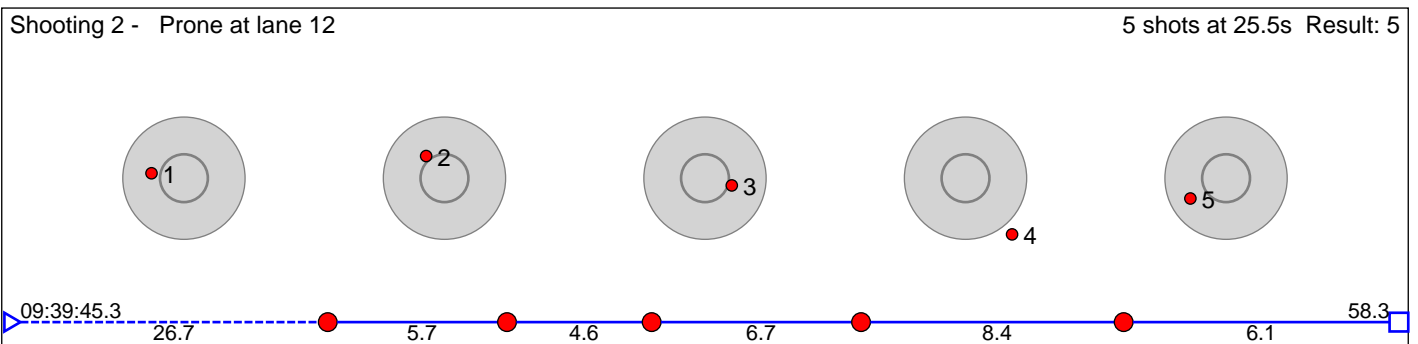

26 Tønderum Ola Jakobsen

Nordre Land IL

Result: 9

Disclaimer:

These results are unofficial since only the final output from the timing system can provide complete and correct competition results. The graphic plot of each series, presents the location of the shots on each of the five targets. Please observe that the accuracy of the plotting has some limitations due to image resolution and/or printer quality.