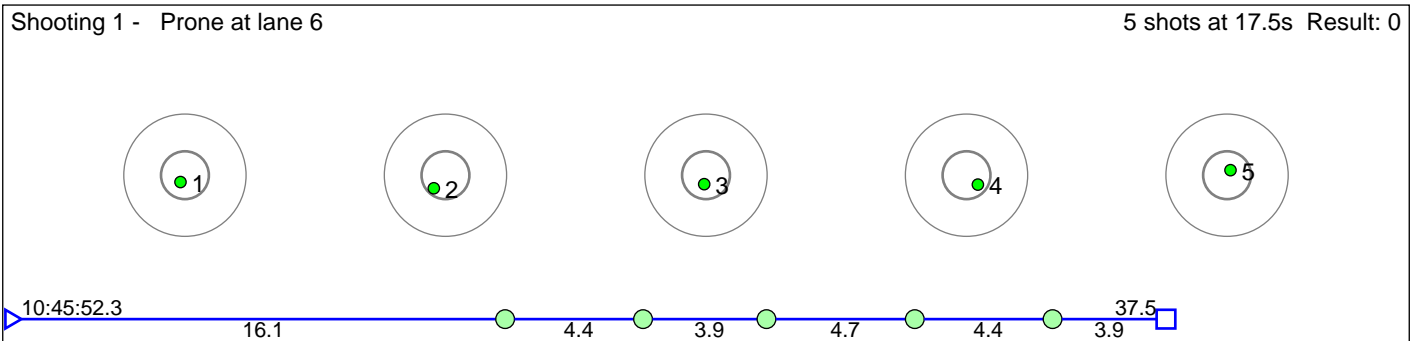

90 Hestvedt Alexander Stokke

Simostranda IL

Result: 3

Disclaimer:

These results are unofficial since only the final output from the timing system can provide complete and correct competition results. The graphic plot of each series, presents the location of the shots on each of the five targets. Please observe that the accuracy of the plotting has some limitations due to image resolution and/or printer quality.