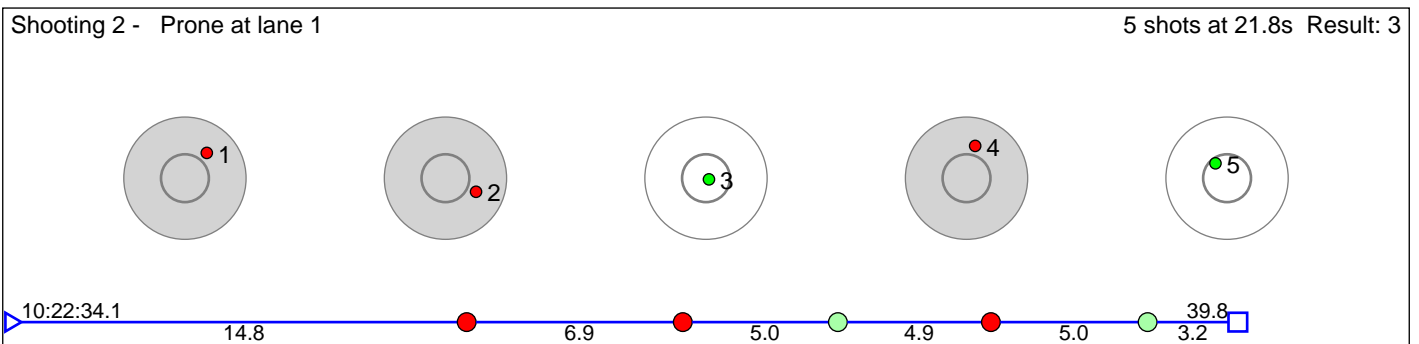

57 Værnes Hedda Pauline Sjøl

Asker Skiklubb

Result: 5

Disclaimer:

These results are unofficial since only the final output from the timing system can provide complete and correct competition results. The graphic plot of each series, presents the location of the shots on each of the five targets. Please observe that the accuracy of the plotting has some limitations due to image resolution and/or printer quality.