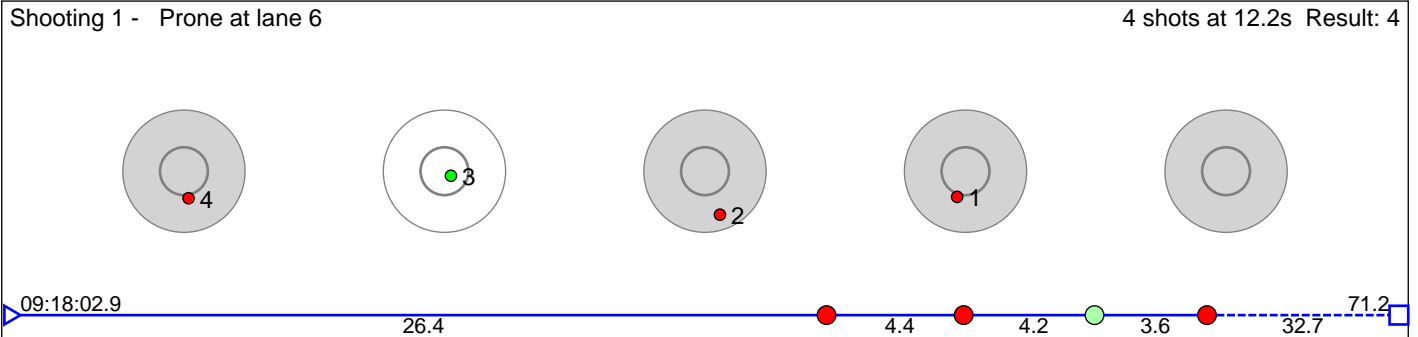

## 4 Bergene Selma Gigstad

Skrautvål IL

Result: 2

**Disclaimer:**

These results are unofficial since only the final output from the timing system can provide complete and correct competition results. The graphic plot of each series, presents the location of the shots on each of the five targets. Please observe that the accuracy of the plotting has some limitations due to image resolution and/or printer quality.

# 5 Magnussen Malin Sofie

Lier IL

Result: 6

**Disclaimer:**

These results are unofficial since only the final output from the timing system can provide complete and correct competition results. The graphic plot of each series, presents the location of the shots on each of the five targets. Please observe that the accuracy of the plotting has some limitations due to image resolution and/or printer quality.

## 6 Sørum Mille Lybeck

Østre Toten Skilag

Result: 8

**Disclaimer:**

These results are unofficial since only the final output from the timing system can provide complete and correct competition results. The graphic plot of each series, presents the location of the shots on each of the five targets. Please observe that the accuracy of the plotting has some limitations due to image resolution and/or printer quality.