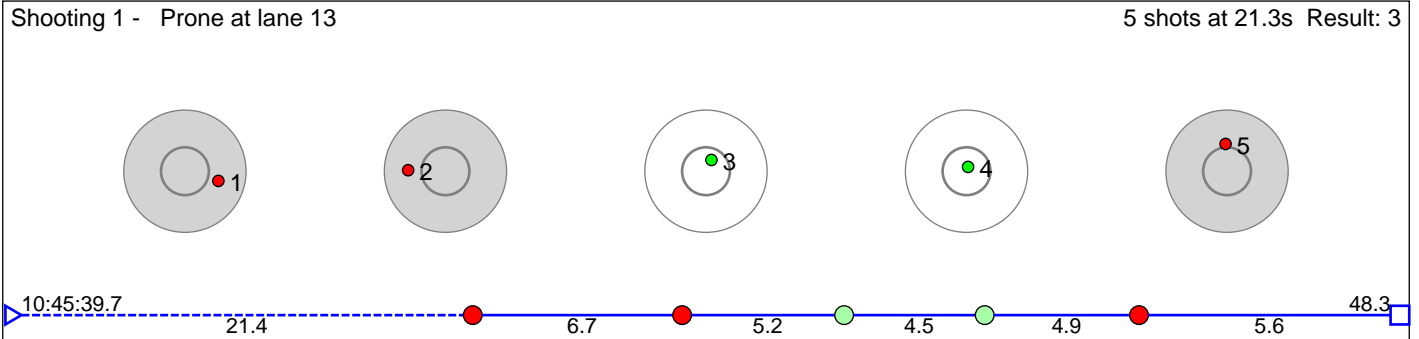

97 Lundvall Håkon Auale

Froland IL

Result: 5

Disclaimer:

These results are unofficial since only the final output from the timing system can provide complete and correct competition results. The graphic plot of each series, presents the location of the shots on each of the five targets. Please observe that the accuracy of the plotting has some limitations due to image resolution and/or printer quality.