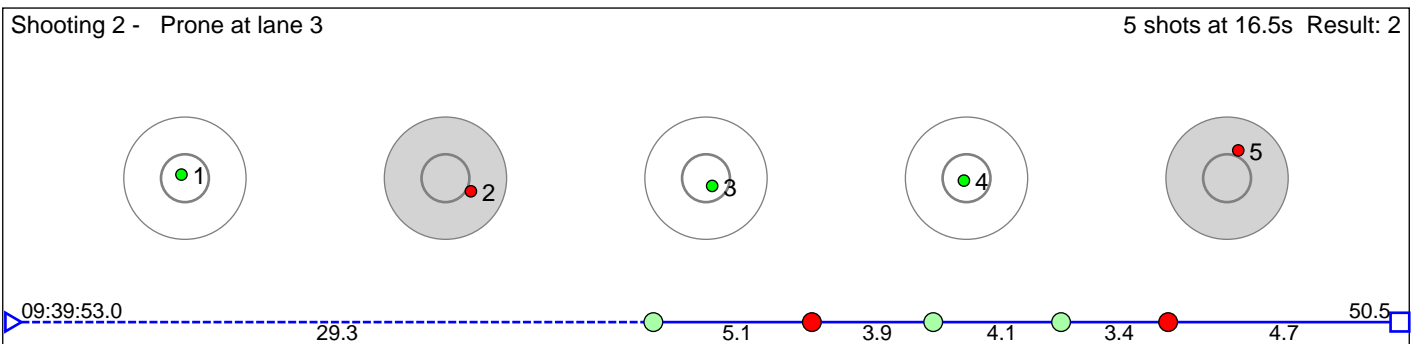

# 16 Tjøstheim Hanna

Sandnes og Gjesdal SSL

Result: 7

**Disclaimer:**

These results are unofficial since only the final output from the timing system can provide complete and correct competition results. The graphic plot of each series, presents the location of the shots on each of the five targets. Please observe that the accuracy of the plotting has some limitations due to image resolution and/or printer quality.

# 17 Mykland Ingrid Heskestad

Øvrebø IL

Result: 6

**Disclaimer:**

These results are unofficial since only the final output from the timing system can provide complete and correct competition results. The graphic plot of each series, presents the location of the shots on each of the five targets. Please observe that the accuracy of the plotting has some limitations due to image resolution and/or printer quality.