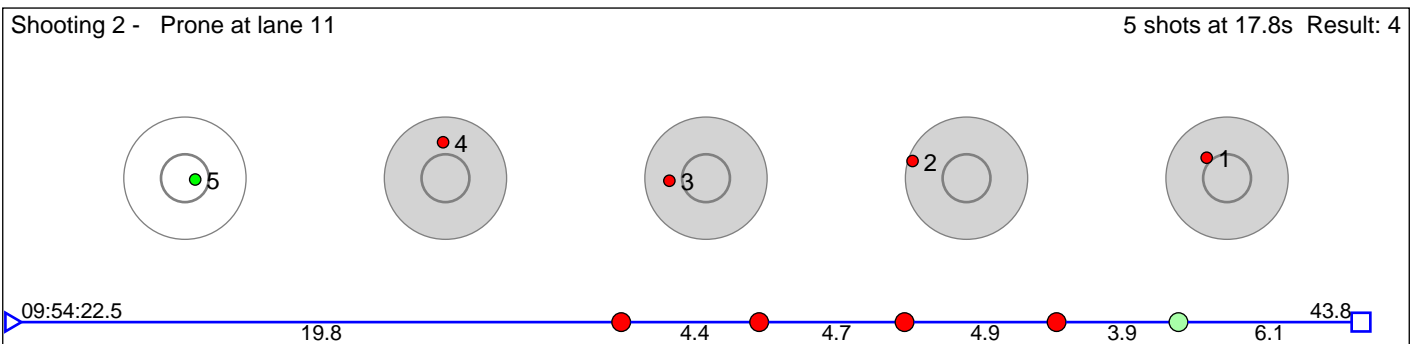

# 38 Andreassen Olve Klette

Østre Toten Skilag

Result: 5

**Disclaimer:**

These results are unofficial since only the final output from the timing system can provide complete and correct competition results. The graphic plot of each series, presents the location of the shots on each of the five targets. Please observe that the accuracy of the plotting has some limitations due to image resolution and/or printer quality.

# 39 Byberg Elias

Øvrebø IL

Result: 6

**Disclaimer:**

These results are unofficial since only the final output from the timing system can provide complete and correct competition results. The graphic plot of each series, presents the location of the shots on each of the five targets. Please observe that the accuracy of the plotting has some limitations due to image resolution and/or printer quality.