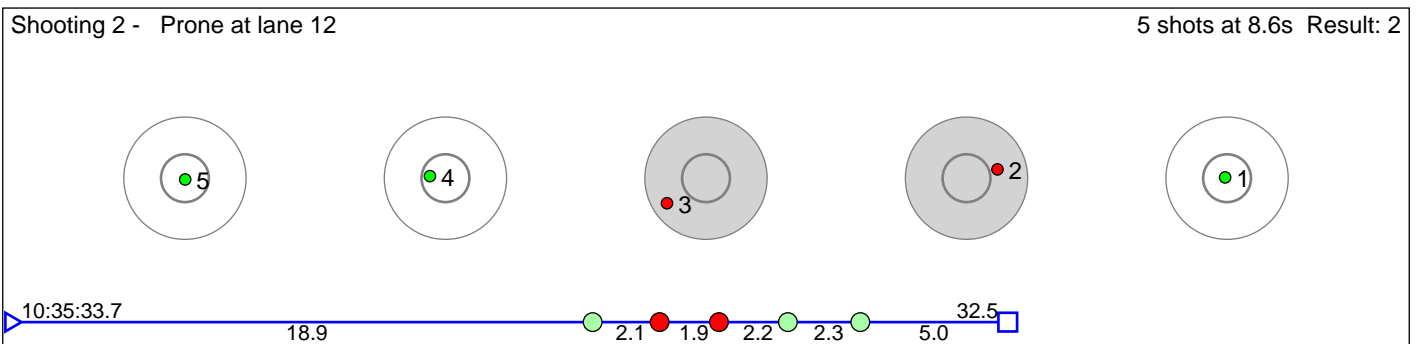

82 Golid Torjus Tveiten

Seljord Idrettslag

Result: 5

Disclaimer:

These results are unofficial since only the final output from the timing system can provide complete and correct competition results. The graphic plot of each series, presents the location of the shots on each of the five targets. Please observe that the accuracy of the plotting has some limitations due to image resolution and/or printer quality.