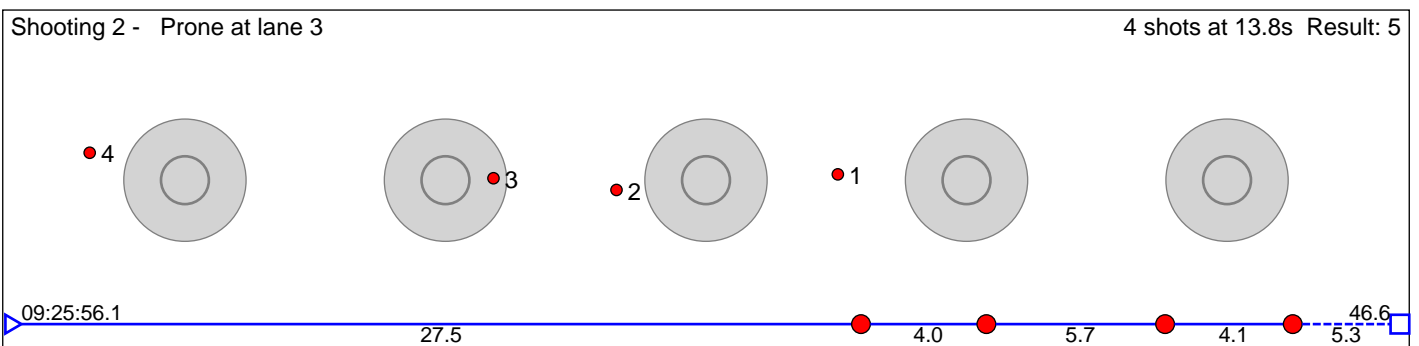

3 Haakonsen Alma Haavaag

Asker Skiklubb

Result: 8

Disclaimer:

These results are unofficial since only the final output from the timing system can provide complete and correct competition results. The graphic plot of each series, presents the location of the shots on each of the five targets. Please observe that the accuracy of the plotting has some limitations due to image resolution and/or printer quality.