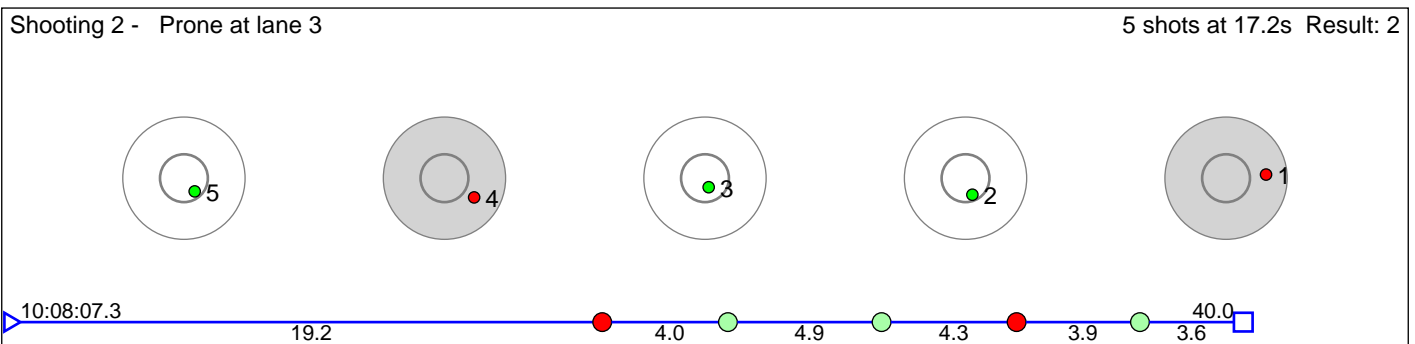

45 Vaagen Lone

Rennebu IL

Result: 3

Disclaimer:

These results are unofficial since only the final output from the timing system can provide complete and correct competition results. The graphic plot of each series, presents the location of the shots on each of the five targets. Please observe that the accuracy of the plotting has some limitations due to image resolution and/or printer quality.