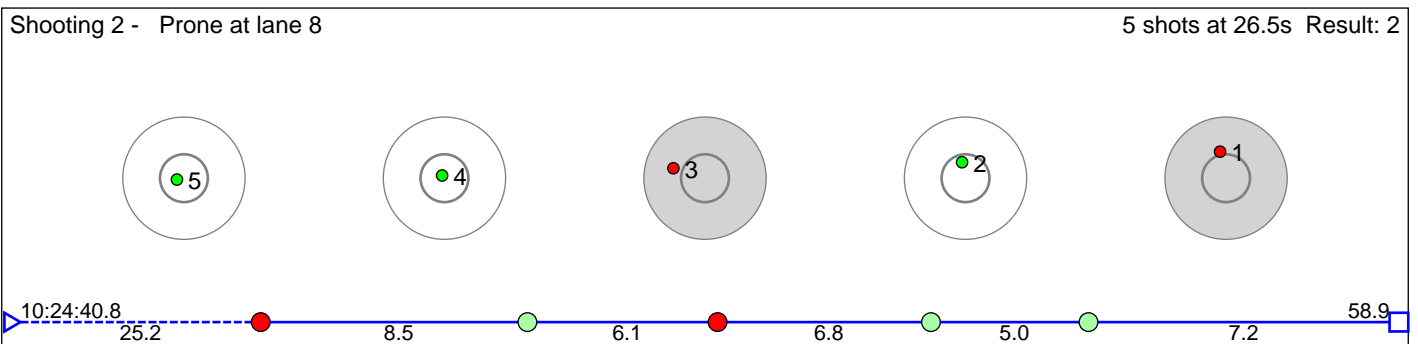

64 Jøsang Ingeborg

Sandnes og Gjesdal SSL

Result: 5

Disclaimer:

These results are unofficial since only the final output from the timing system can provide complete and correct competition results. The graphic plot of each series, presents the location of the shots on each of the five targets. Please observe that the accuracy of the plotting has some limitations due to image resolution and/or printer quality.