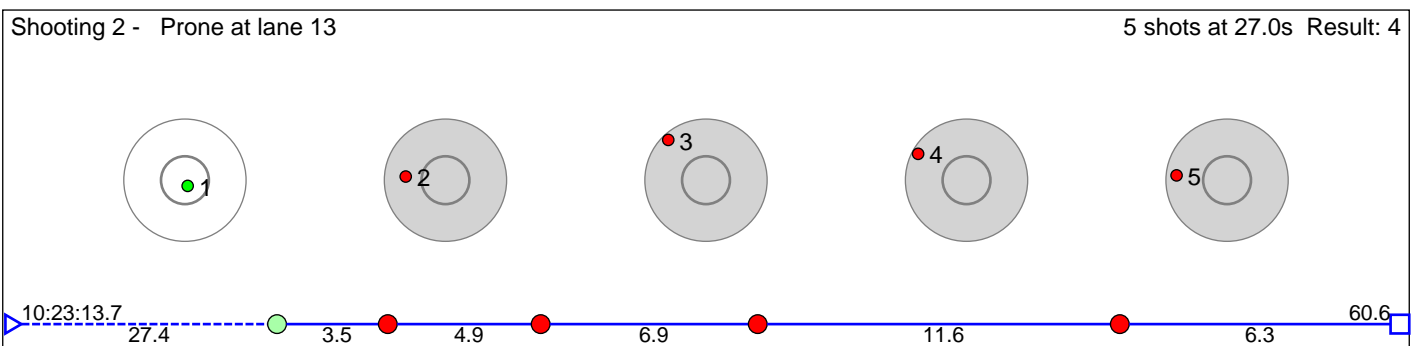

69 Andreassen Tuva Klette

Østre Toten Skilag

Result: 7

Disclaimer:

These results are unofficial since only the final output from the timing system can provide complete and correct competition results. The graphic plot of each series, presents the location of the shots on each of the five targets. Please observe that the accuracy of the plotting has some limitations due to image resolution and/or printer quality.