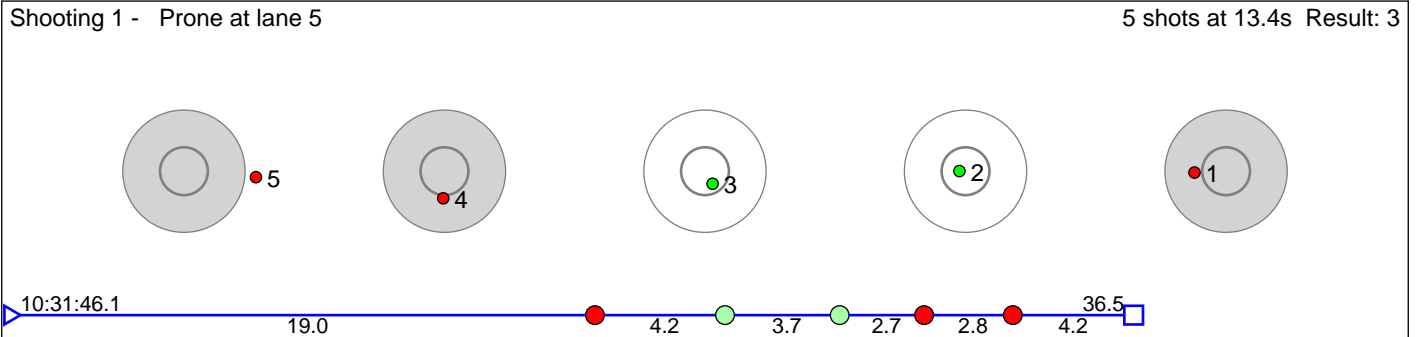

# 73 Teksle Anne

Fyresdal Skiskytterlag

Result: 5

**Disclaimer:**

These results are unofficial since only the final output from the timing system can provide complete and correct competition results. The graphic plot of each series, presents the location of the shots on each of the five targets. Please observe that the accuracy of the plotting has some limitations due to image resolution and/or printer quality.

# 75 Weeg Julian Søndrol

Skrautvål IL

Result: 6

**Disclaimer:**

These results are unofficial since only the final output from the timing system can provide complete and correct competition results. The graphic plot of each series, presents the location of the shots on each of the five targets. Please observe that the accuracy of the plotting has some limitations due to image resolution and/or printer quality.