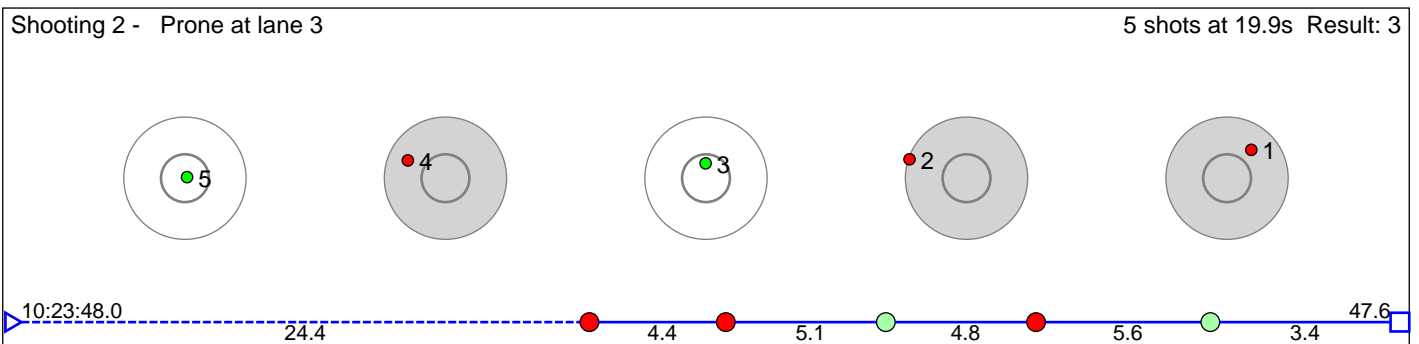

59 Haakonsen Semine Haavaag

Asker Skiklubb

Result: 7

Disclaimer:

These results are unofficial since only the final output from the timing system can provide complete and correct competition results. The graphic plot of each series, presents the location of the shots on each of the five targets. Please observe that the accuracy of the plotting has some limitations due to image resolution and/or printer quality.