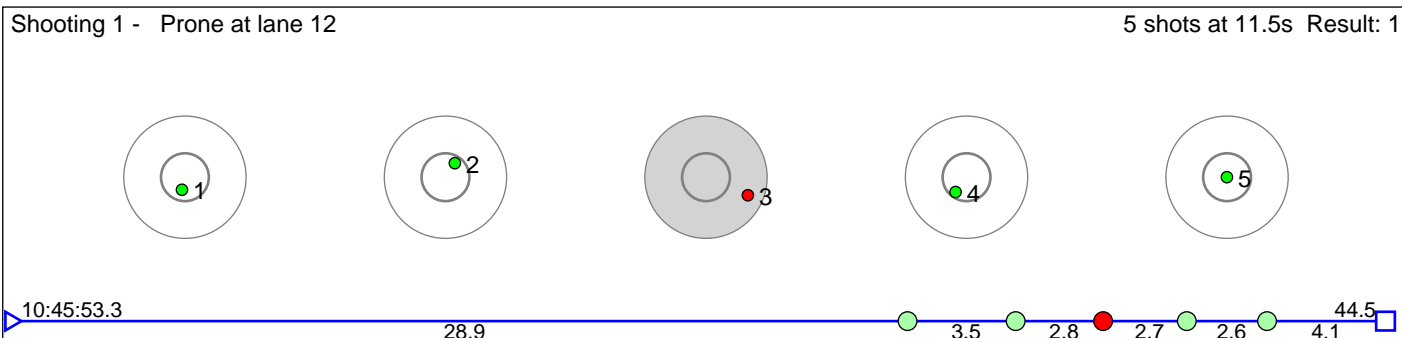

96 Magnussen Thorbjørn

Lier IL

Result: 2

Disclaimer:

These results are unofficial since only the final output from the timing system can provide complete and correct competition results. The graphic plot of each series, presents the location of the shots on each of the five targets. Please observe that the accuracy of the plotting has some limitations due to image resolution and/or printer quality.