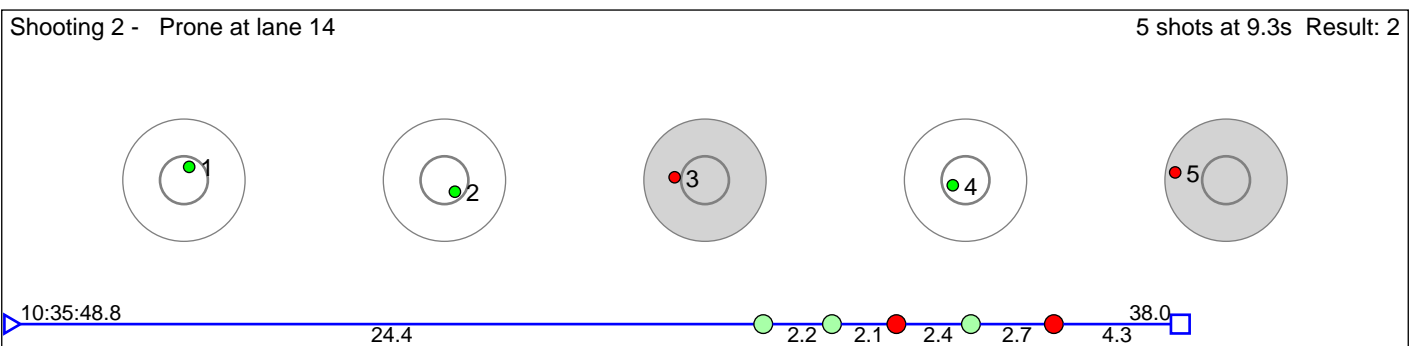

84 Stavelin Åsmund

Birkenes IL

Result: 3

Disclaimer:

These results are unofficial since only the final output from the timing system can provide complete and correct competition results. The graphic plot of each series, presents the location of the shots on each of the five targets. Please observe that the accuracy of the plotting has some limitations due to image resolution and/or printer quality.