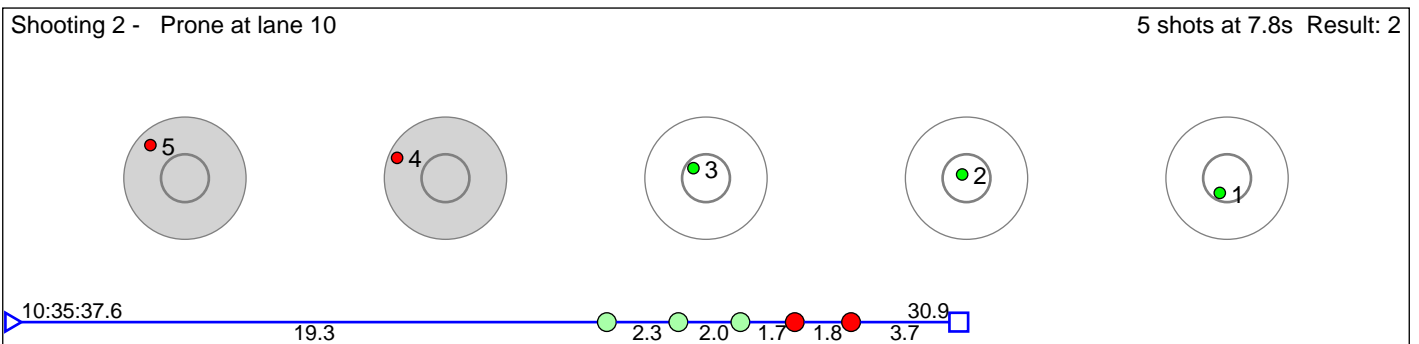

80 Koksvik Fredrik

Figgjo IL

Result: 6

Disclaimer:

These results are unofficial since only the final output from the timing system can provide complete and correct competition results. The graphic plot of each series, presents the location of the shots on each of the five targets. Please observe that the accuracy of the plotting has some limitations due to image resolution and/or printer quality.