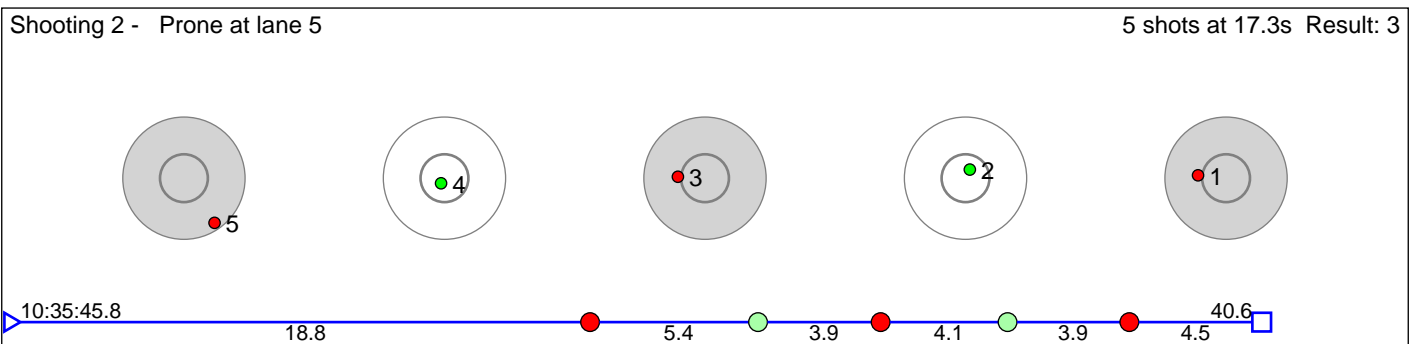

# 75 Weeg Julian Søndrol

Skrautvål IL

Result: 6

**Disclaimer:**

These results are unofficial since only the final output from the timing system can provide complete and correct competition results. The graphic plot of each series, presents the location of the shots on each of the five targets. Please observe that the accuracy of the plotting has some limitations due to image resolution and/or printer quality.