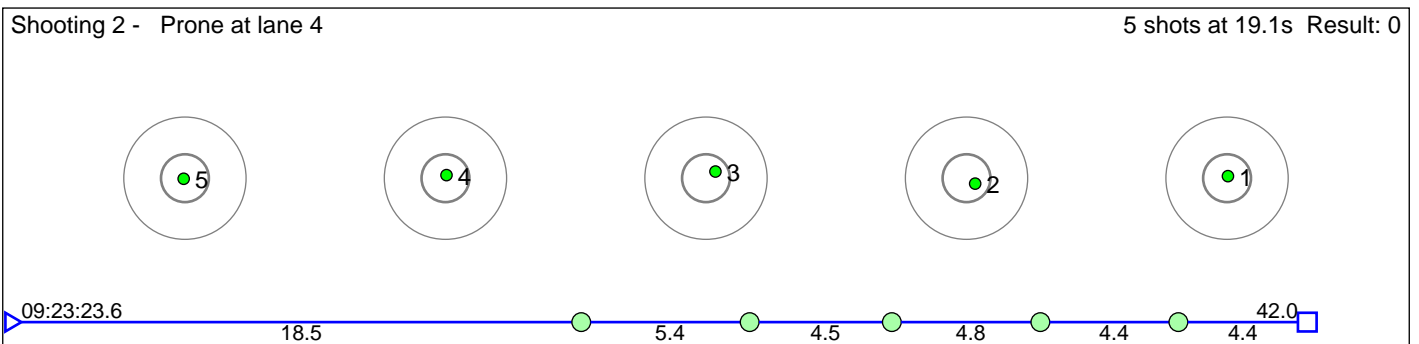

These results are unofficial since only the final output from the timing system can provide complete and correct competition results. The graphic plot of each series, presents the location of the shots on each of the five targets. Please observe that the accuracy of the plotting has some limitations due to image resolution and/or printer quality.

### 3 Haakonsen Alma Haavaag

Asker Skiklubb

Result: 8

**Disclaimer:**

These results are unofficial since only the final output from the timing system can provide complete and correct competition results. The graphic plot of each series, presents the location of the shots on each of the five targets. Please observe that the accuracy of the plotting has some limitations due to image resolution and/or printer quality.

## 4 Bergene Selma Gigstad

Skrautvål IL

Result: 2

**Disclaimer:**

These results are unofficial since only the final output from the timing system can provide complete and correct competition results. The graphic plot of each series, presents the location of the shots on each of the five targets. Please observe that the accuracy of the plotting has some limitations due to image resolution and/or printer quality.