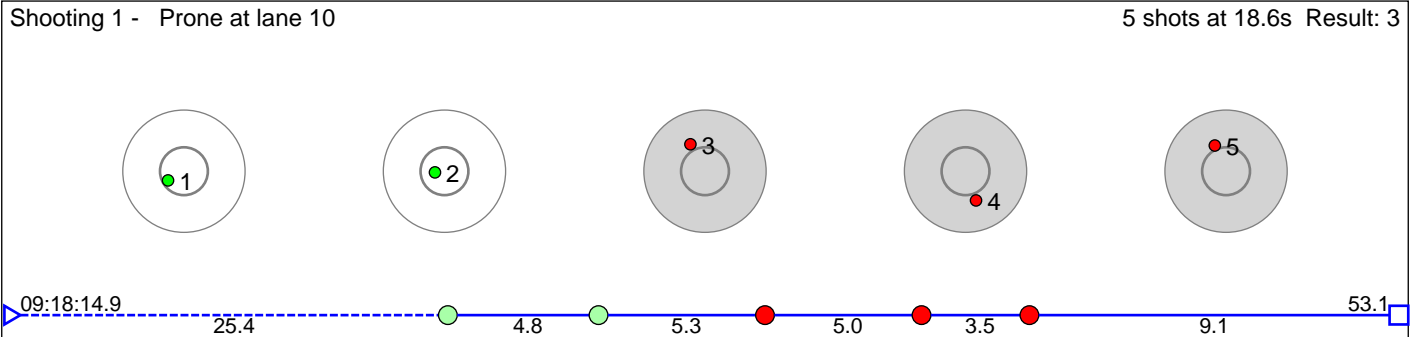

## 9 Skretteberg Sara Linnea Kolstad

Birkenes IL

Result: 6

**Disclaimer:**

These results are unofficial since only the final output from the timing system can provide complete and correct competition results. The graphic plot of each series, presents the location of the shots on each of the five targets. Please observe that the accuracy of the plotting has some limitations due to image resolution and/or printer quality.

# 10 Kringler Mille Dogger

Lørenskog Skiklubb

Result: 6

**Disclaimer:**

These results are unofficial since only the final output from the timing system can provide complete and correct competition results. The graphic plot of each series, presents the location of the shots on each of the five targets. Please observe that the accuracy of the plotting has some limitations due to image resolution and/or printer quality.