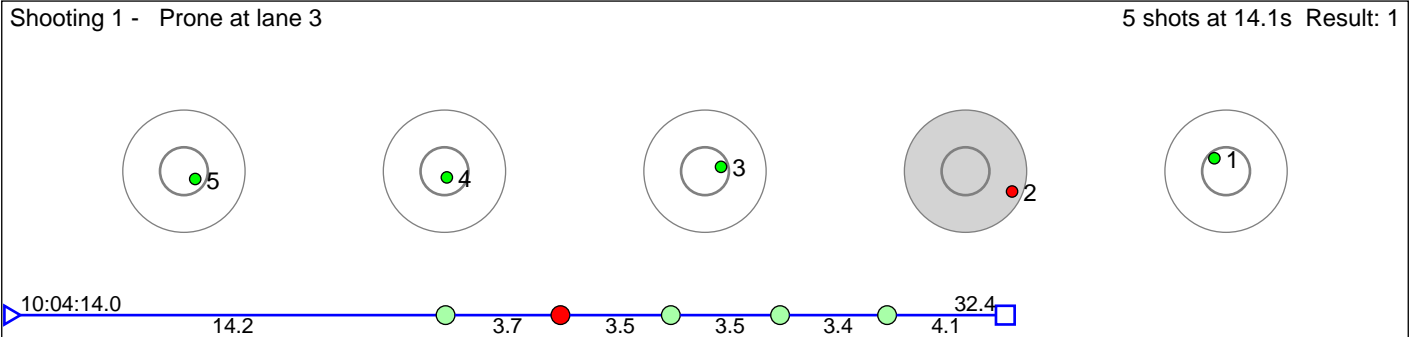

45 Vaagen Lone

Rennebu IL

Result: 3

Disclaimer:

These results are unofficial since only the final output from the timing system can provide complete and correct competition results. The graphic plot of each series, presents the location of the shots on each of the five targets. Please observe that the accuracy of the plotting has some limitations due to image resolution and/or printer quality.