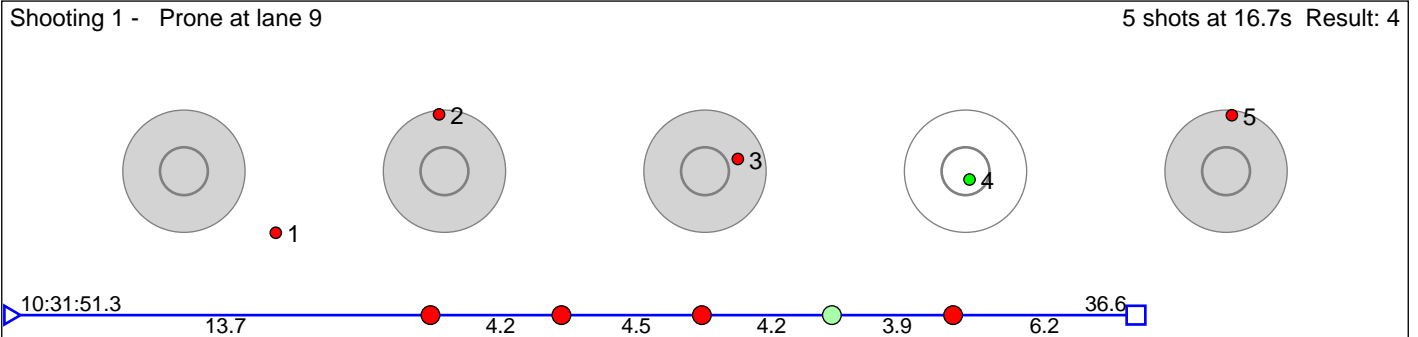

79 Grønlund Eskill

Froland IL

Result: 8

Disclaimer:

These results are unofficial since only the final output from the timing system can provide complete and correct competition results. The graphic plot of each series, presents the location of the shots on each of the five targets. Please observe that the accuracy of the plotting has some limitations due to image resolution and/or printer quality.