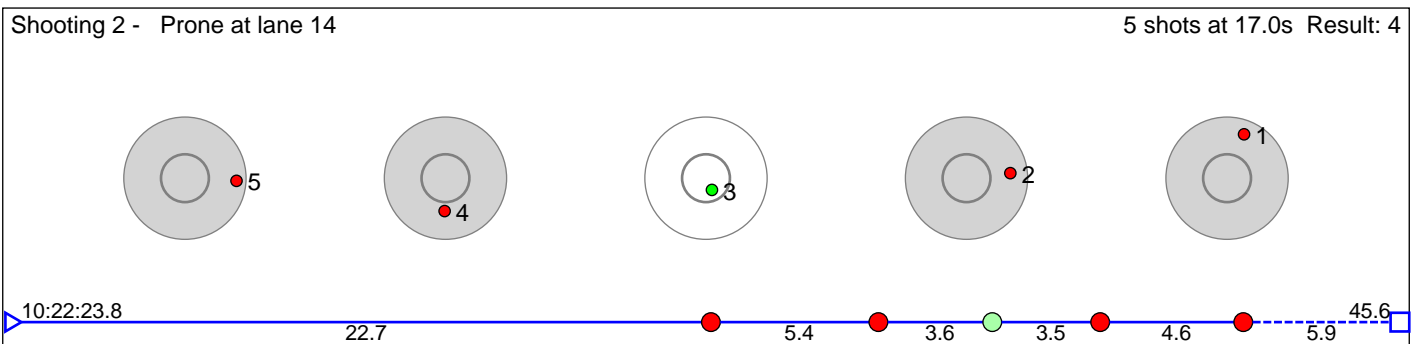

70 Berg-Knutsen Linde

Oslo Skiskytterlag

Result: 5

Disclaimer:

These results are unofficial since only the final output from the timing system can provide complete and correct competition results. The graphic plot of each series, presents the location of the shots on each of the five targets. Please observe that the accuracy of the plotting has some limitations due to image resolution and/or printer quality.