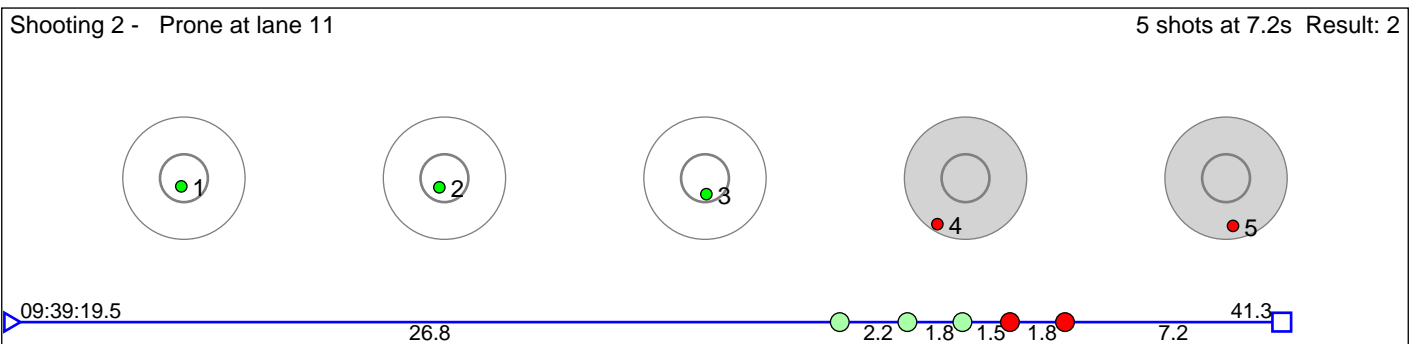

## 23 Brask-Fiborg Matheo

Try, Idrettslaget

Result: 5

**Disclaimer:**

These results are unofficial since only the final output from the timing system can provide complete and correct competition results. The graphic plot of each series, presents the location of the shots on each of the five targets. Please observe that the accuracy of the plotting has some limitations due to image resolution and/or printer quality.

## 24 Miketa Daniel

Åsnes Skiskytterlag

Result: 4

**Disclaimer:**

These results are unofficial since only the final output from the timing system can provide complete and correct competition results. The graphic plot of each series, presents the location of the shots on each of the five targets. Please observe that the accuracy of the plotting has some limitations due to image resolution and/or printer quality.

# 25 Halvorsen Vemund

Froland IL

Result: 7

**Disclaimer:**

These results are unofficial since only the final output from the timing system can provide complete and correct competition results. The graphic plot of each series, presents the location of the shots on each of the five targets. Please observe that the accuracy of the plotting has some limitations due to image resolution and/or printer quality.