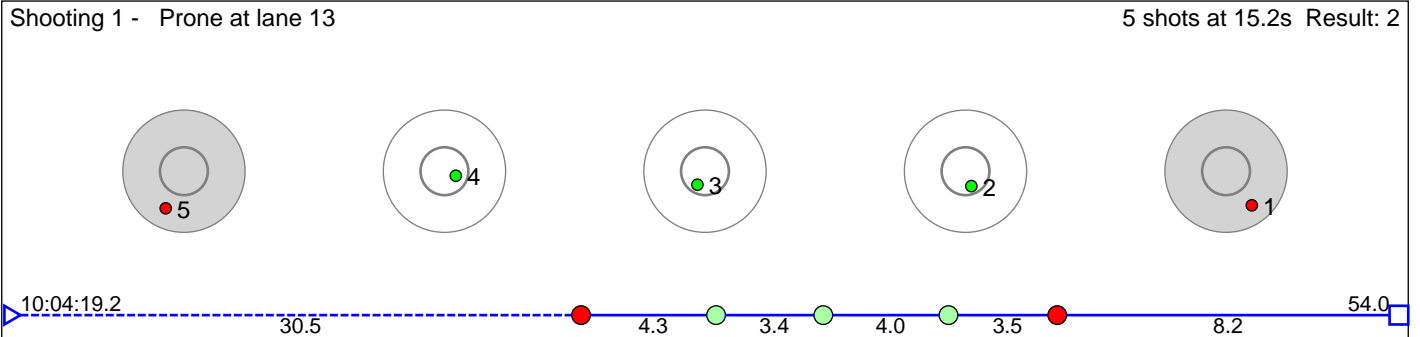

55 Steinbakk Hedda

Figgjo IL

Result: 7

Disclaimer:

These results are unofficial since only the final output from the timing system can provide complete and correct competition results. The graphic plot of each series, presents the location of the shots on each of the five targets. Please observe that the accuracy of the plotting has some limitations due to image resolution and/or printer quality.