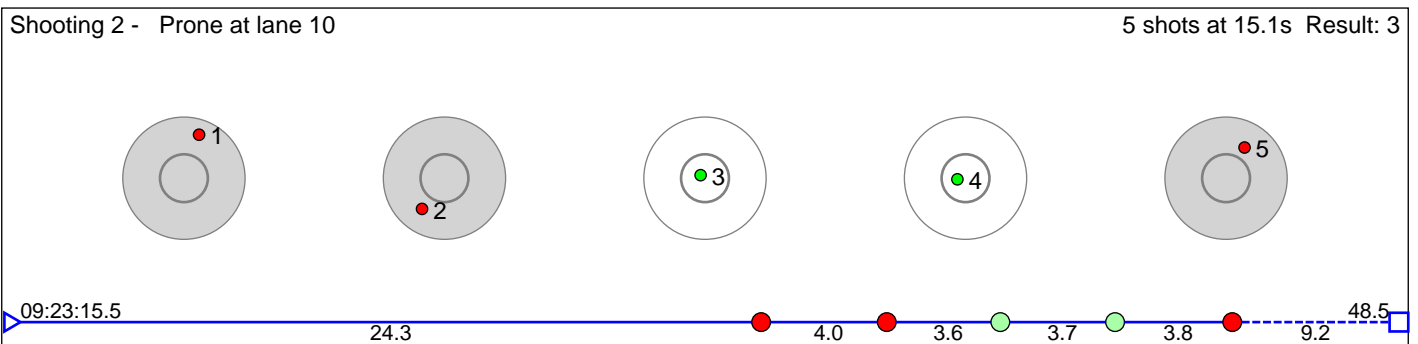

## 9 Skretteberg Sara Linnea Kolstad

Birkenes IL

Result: 6

**Disclaimer:**

These results are unofficial since only the final output from the timing system can provide complete and correct competition results. The graphic plot of each series, presents the location of the shots on each of the five targets. Please observe that the accuracy of the plotting has some limitations due to image resolution and/or printer quality.

# 10 Kringler Mille Dogger

Lørenskog Skiklubb

Result: 6

**Disclaimer:**

These results are unofficial since only the final output from the timing system can provide complete and correct competition results. The graphic plot of each series, presents the location of the shots on each of the five targets. Please observe that the accuracy of the plotting has some limitations due to image resolution and/or printer quality.