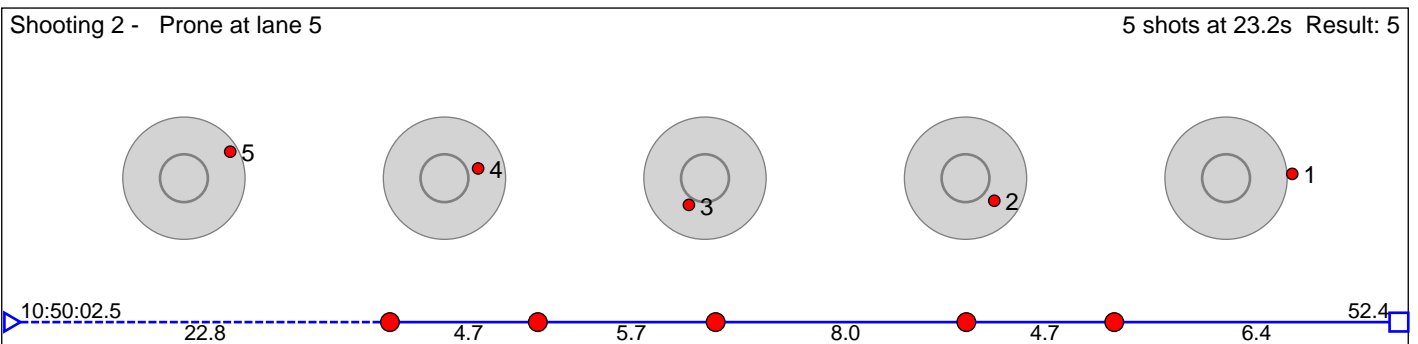

89 Brødbøl Jon Are Aasen

Austmarka IL

Result: 9

Disclaimer:

These results are unofficial since only the final output from the timing system can provide complete and correct competition results. The graphic plot of each series, presents the location of the shots on each of the five targets. Please observe that the accuracy of the plotting has some limitations due to image resolution and/or printer quality.