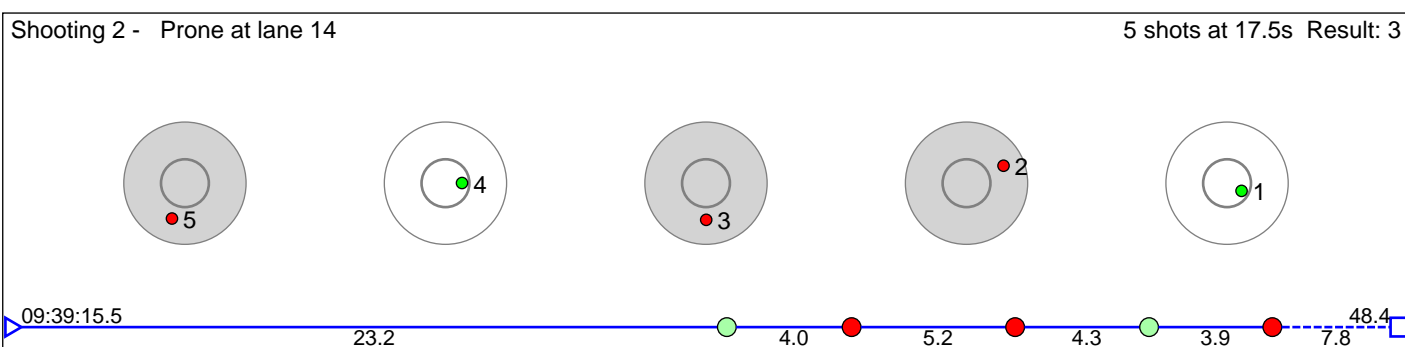

# 27 Håland Ola

Figgjo IL

Result: 5

**Disclaimer:**

These results are unofficial since only the final output from the timing system can provide complete and correct competition results. The graphic plot of each series, presents the location of the shots on each of the five targets. Please observe that the accuracy of the plotting has some limitations due to image resolution and/or printer quality.

# 28 Berg-Knutsen Wilfred

Oslo Skiskytterlag

Result: 6

**Disclaimer:**

These results are unofficial since only the final output from the timing system can provide complete and correct competition results. The graphic plot of each series, presents the location of the shots on each of the five targets. Please observe that the accuracy of the plotting has some limitations due to image resolution and/or printer quality.