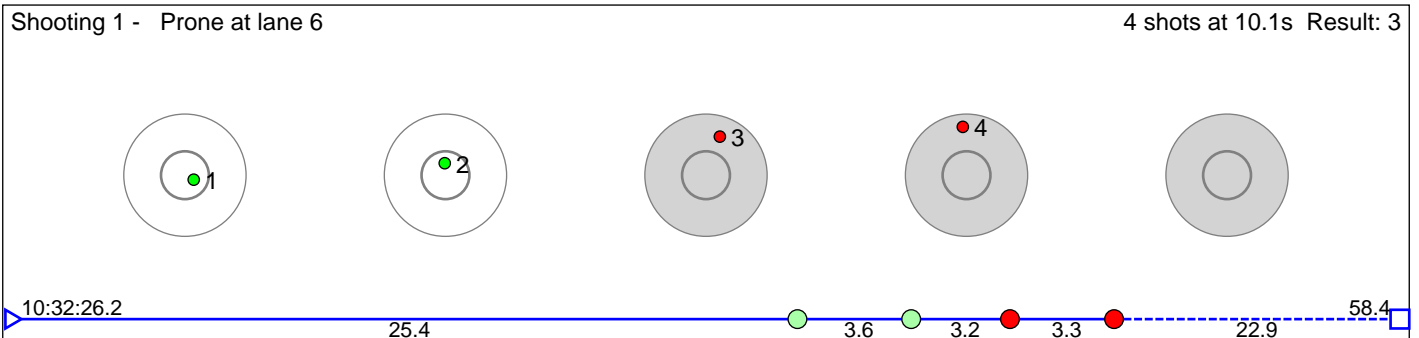

# 75 Weeg Julian Søndrol

Skrautvål IL

Result: 6

**Disclaimer:**

These results are unofficial since only the final output from the timing system can provide complete and correct competition results. The graphic plot of each series, presents the location of the shots on each of the five targets. Please observe that the accuracy of the plotting has some limitations due to image resolution and/or printer quality.

# 76 Westrum Olav

Nordre Land IL

Result: 8

**Disclaimer:**

These results are unofficial since only the final output from the timing system can provide complete and correct competition results. The graphic plot of each series, presents the location of the shots on each of the five targets. Please observe that the accuracy of the plotting has some limitations due to image resolution and/or printer quality.