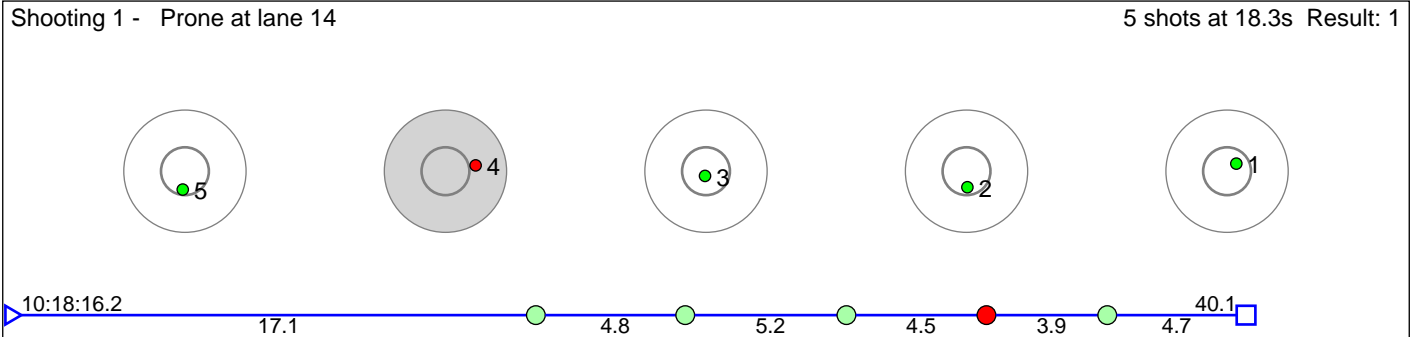

70 Berg-Knutsen Linde

Oslo Skiskytterlag

Result: 5

Disclaimer:

These results are unofficial since only the final output from the timing system can provide complete and correct competition results. The graphic plot of each series, presents the location of the shots on each of the five targets. Please observe that the accuracy of the plotting has some limitations due to image resolution and/or printer quality.