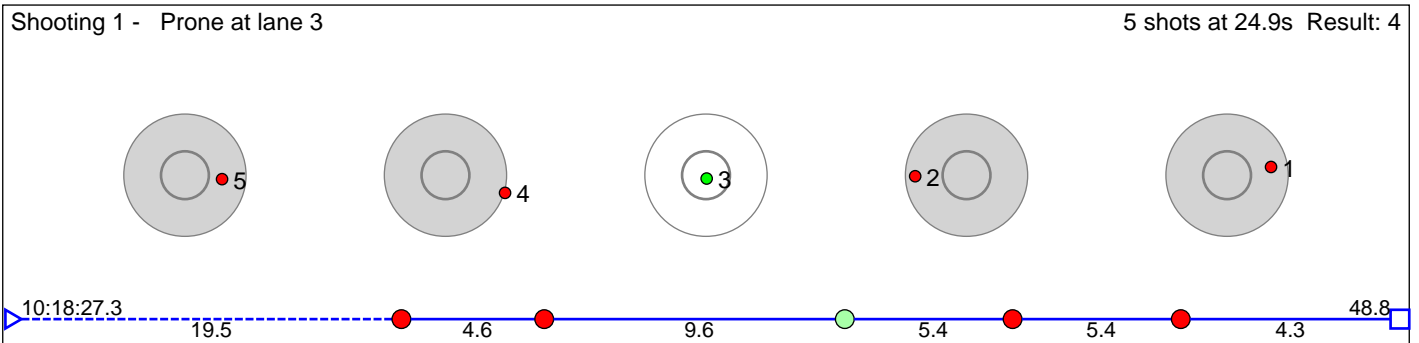

59 Haakonsen Semine Haavaag

Asker Skiklubb

Result: 7

Disclaimer:

These results are unofficial since only the final output from the timing system can provide complete and correct competition results. The graphic plot of each series, presents the location of the shots on each of the five targets. Please observe that the accuracy of the plotting has some limitations due to image resolution and/or printer quality.