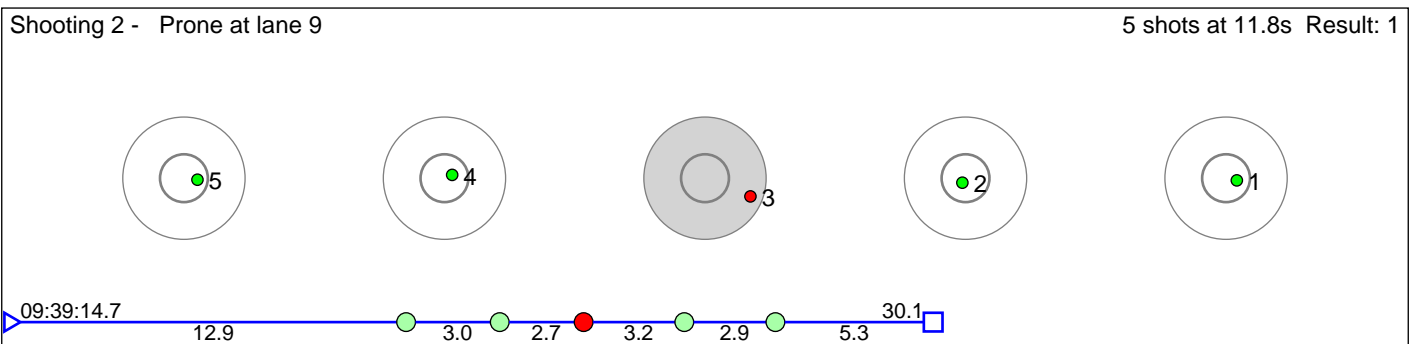

# 21 Dalsmo Andreas

Froland IL

Result: 8

**Disclaimer:**

These results are unofficial since only the final output from the timing system can provide complete and correct competition results. The graphic plot of each series, presents the location of the shots on each of the five targets. Please observe that the accuracy of the plotting has some limitations due to image resolution and/or printer quality.

# 22 Lindskog Audun

Idrettslaget Dyre Vaa

Result: 7

**Disclaimer:**

These results are unofficial since only the final output from the timing system can provide complete and correct competition results. The graphic plot of each series, presents the location of the shots on each of the five targets. Please observe that the accuracy of the plotting has some limitations due to image resolution and/or printer quality.

## 23 Brask-Fiborg Matheo

Try, Idrettslaget

Result: 5

**Disclaimer:**

These results are unofficial since only the final output from the timing system can provide complete and correct competition results. The graphic plot of each series, presents the location of the shots on each of the five targets. Please observe that the accuracy of the plotting has some limitations due to image resolution and/or printer quality.