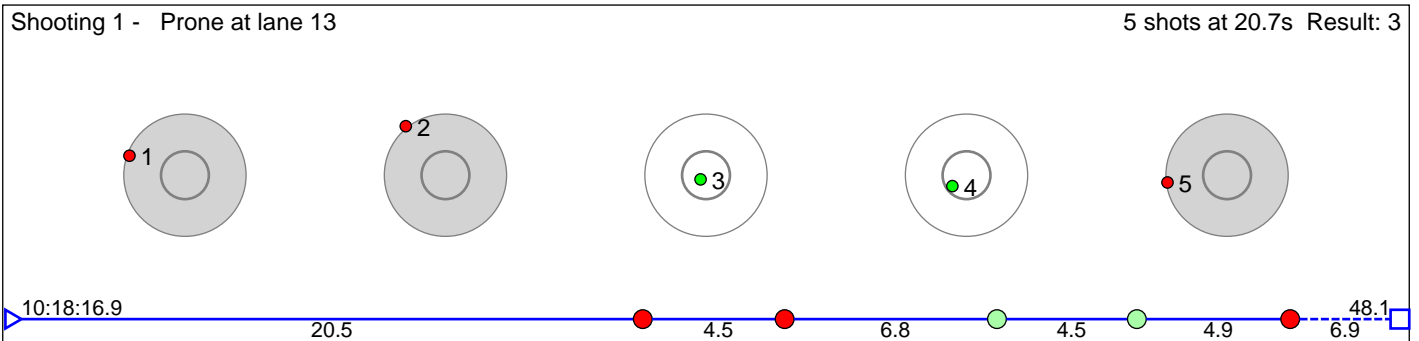

69 Andreassen Tuva Klette

Østre Toten Skilag

Result: 7

Disclaimer:

These results are unofficial since only the final output from the timing system can provide complete and correct competition results. The graphic plot of each series, presents the location of the shots on each of the five targets. Please observe that the accuracy of the plotting has some limitations due to image resolution and/or printer quality.