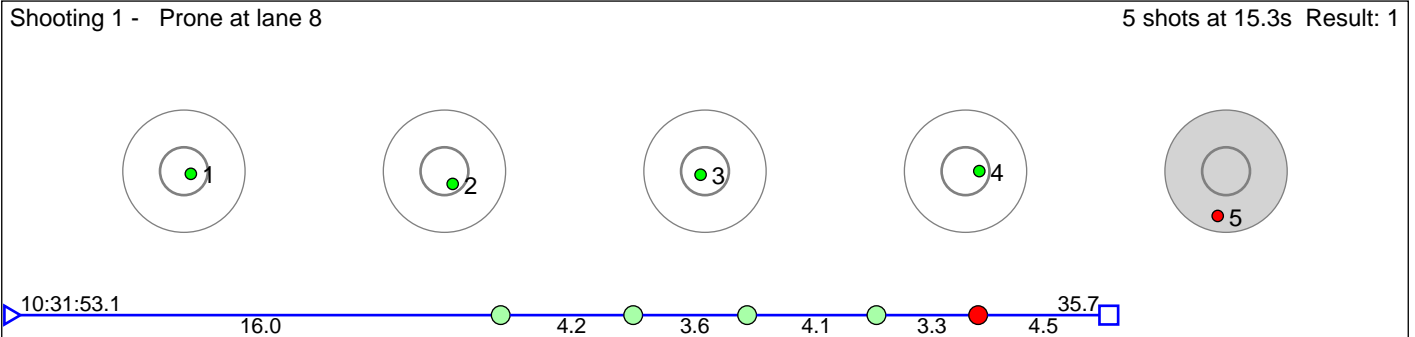

# 76 Westrum Olav

Nordre Land IL

Result: 8

**Disclaimer:**

These results are unofficial since only the final output from the timing system can provide complete and correct competition results. The graphic plot of each series, presents the location of the shots on each of the five targets. Please observe that the accuracy of the plotting has some limitations due to image resolution and/or printer quality.

# 77 Sletvold Oskar

Figgjo IL

Result: 9

**Disclaimer:**

These results are unofficial since only the final output from the timing system can provide complete and correct competition results. The graphic plot of each series, presents the location of the shots on each of the five targets. Please observe that the accuracy of the plotting has some limitations due to image resolution and/or printer quality.

# 78 Botnen Kasper Flacké

Volda Turn og IL

Result: 4

**Disclaimer:**

These results are unofficial since only the final output from the timing system can provide complete and correct competition results. The graphic plot of each series, presents the location of the shots on each of the five targets. Please observe that the accuracy of the plotting has some limitations due to image resolution and/or printer quality.