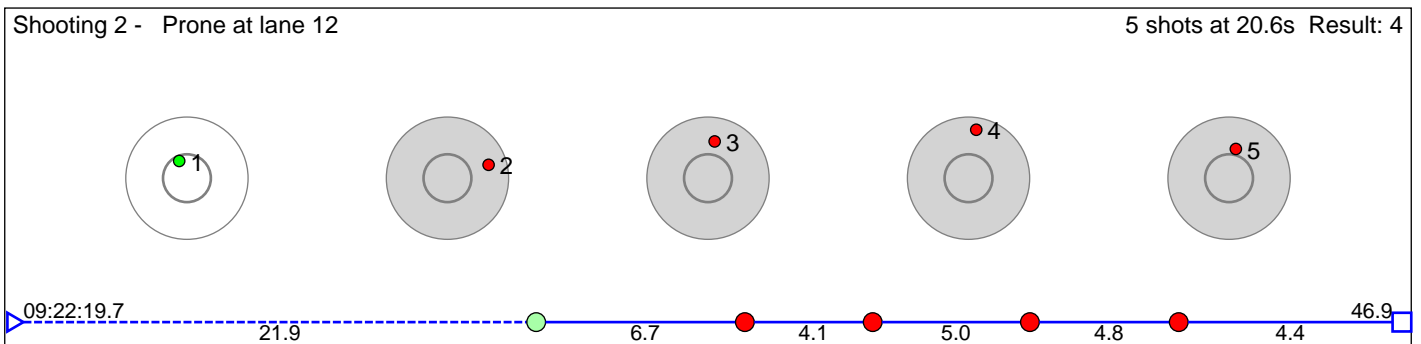

# 10 Kringler Mille Dogger

Lørenskog Skiklubb

Result: 6

**Disclaimer:**

These results are unofficial since only the final output from the timing system can provide complete and correct competition results. The graphic plot of each series, presents the location of the shots on each of the five targets. Please observe that the accuracy of the plotting has some limitations due to image resolution and/or printer quality.

# 11 Mo Synneva Laupsa

Kvam Langrenn- og Skiskyttarklubb

Result: 1

**Disclaimer:**

These results are unofficial since only the final output from the timing system can provide complete and correct competition results. The graphic plot of each series, presents the location of the shots on each of the five targets. Please observe that the accuracy of the plotting has some limitations due to image resolution and/or printer quality.

# 12 Svela Leonora Utheim

Figgjo IL

Result: 7

**Disclaimer:**

These results are unofficial since only the final output from the timing system can provide complete and correct competition results. The graphic plot of each series, presents the location of the shots on each of the five targets. Please observe that the accuracy of the plotting has some limitations due to image resolution and/or printer quality.