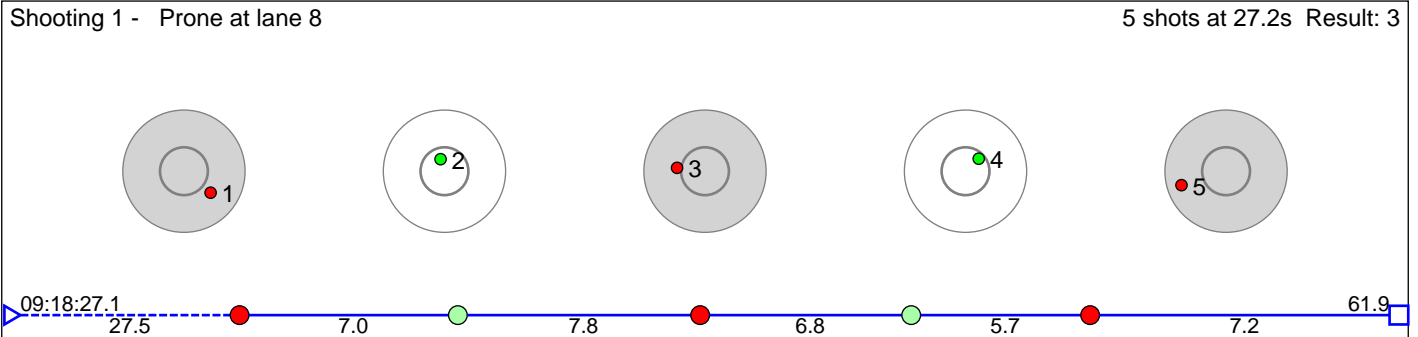

8 Måkestad Ronja

Kvam Langrenn- og Skiskyttarklubb

Result: 6

Disclaimer:

These results are unofficial since only the final output from the timing system can provide complete and correct competition results. The graphic plot of each series, presents the location of the shots on each of the five targets. Please observe that the accuracy of the plotting has some limitations due to image resolution and/or printer quality.