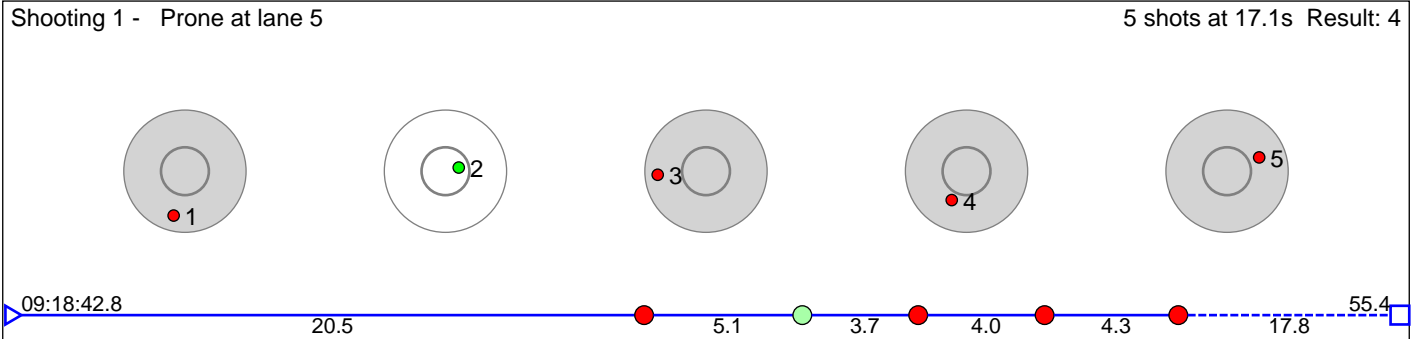

### 3 Haakonsen Alma Haavaag

Asker Skiklubb

Result: 8

**Disclaimer:**

These results are unofficial since only the final output from the timing system can provide complete and correct competition results. The graphic plot of each series, presents the location of the shots on each of the five targets. Please observe that the accuracy of the plotting has some limitations due to image resolution and/or printer quality.

## 4 Bergene Selma Gigstad

Skrautvål IL

Result: 2

**Disclaimer:**

These results are unofficial since only the final output from the timing system can provide complete and correct competition results. The graphic plot of each series, presents the location of the shots on each of the five targets. Please observe that the accuracy of the plotting has some limitations due to image resolution and/or printer quality.

# 5 Magnussen Malin Sofie

Lier IL

Result: 6

**Disclaimer:**

These results are unofficial since only the final output from the timing system can provide complete and correct competition results. The graphic plot of each series, presents the location of the shots on each of the five targets. Please observe that the accuracy of the plotting has some limitations due to image resolution and/or printer quality.