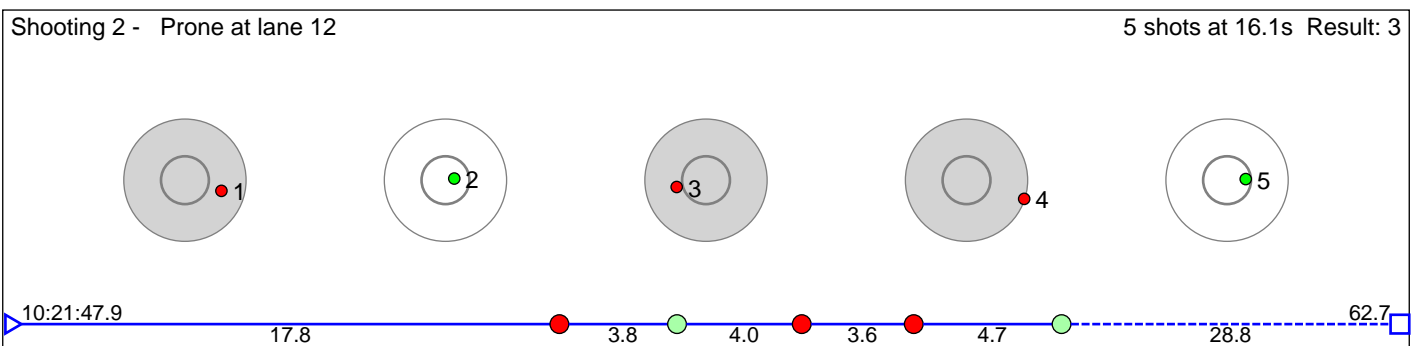

68 Frøysland Ida

Førde IL

Result: 4

Disclaimer:

These results are unofficial since only the final output from the timing system can provide complete and correct competition results. The graphic plot of each series, presents the location of the shots on each of the five targets. Please observe that the accuracy of the plotting has some limitations due to image resolution and/or printer quality.