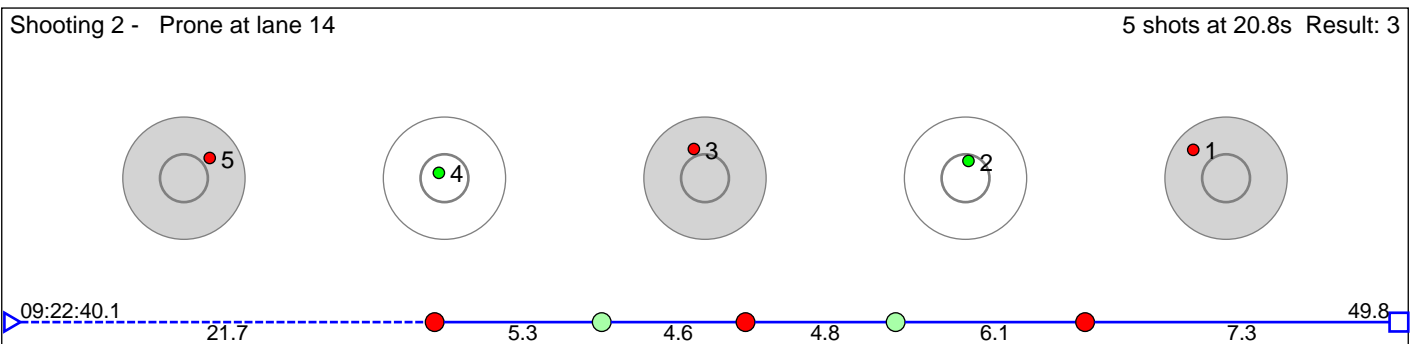

# 12 Svela Leonora Utheim

Figgjo IL

Result: 7

**Disclaimer:**

These results are unofficial since only the final output from the timing system can provide complete and correct competition results. The graphic plot of each series, presents the location of the shots on each of the five targets. Please observe that the accuracy of the plotting has some limitations due to image resolution and/or printer quality.

# 14 Vølstad Mari

Figgjo IL

Result: 6

**Disclaimer:**

These results are unofficial since only the final output from the timing system can provide complete and correct competition results. The graphic plot of each series, presents the location of the shots on each of the five targets. Please observe that the accuracy of the plotting has some limitations due to image resolution and/or printer quality.