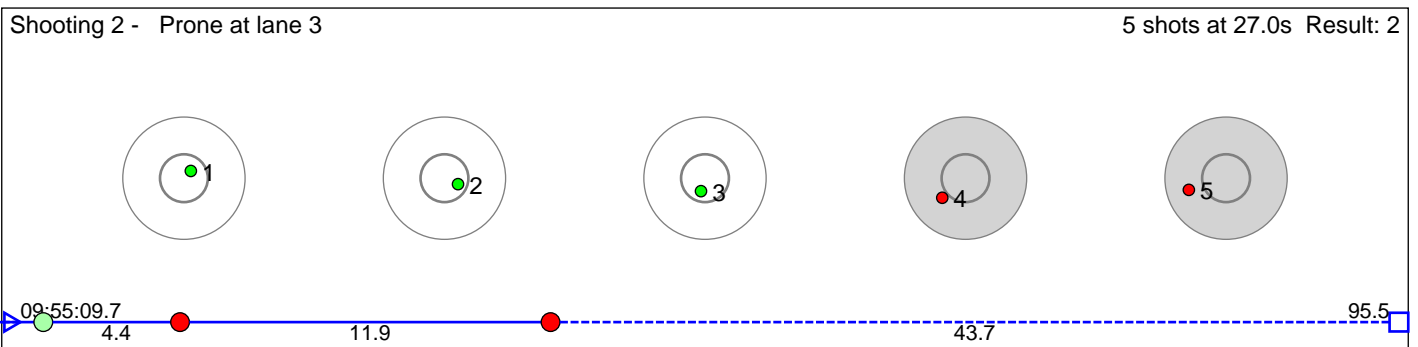

31 Kile Johann Gauslå

Birkenes IL

Result: 6

Disclaimer:

These results are unofficial since only the final output from the timing system can provide complete and correct competition results. The graphic plot of each series, presents the location of the shots on each of the five targets. Please observe that the accuracy of the plotting has some limitations due to image resolution and/or printer quality.