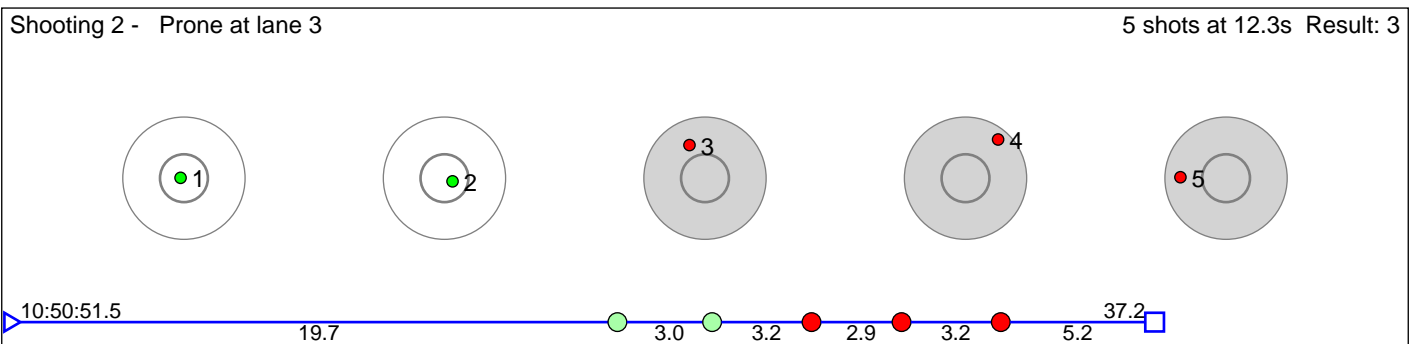

87 Femsteinevik Gitle

Hålandsdal IL

Result: 8

Disclaimer:

These results are unofficial since only the final output from the timing system can provide complete and correct competition results. The graphic plot of each series, presents the location of the shots on each of the five targets. Please observe that the accuracy of the plotting has some limitations due to image resolution and/or printer quality.