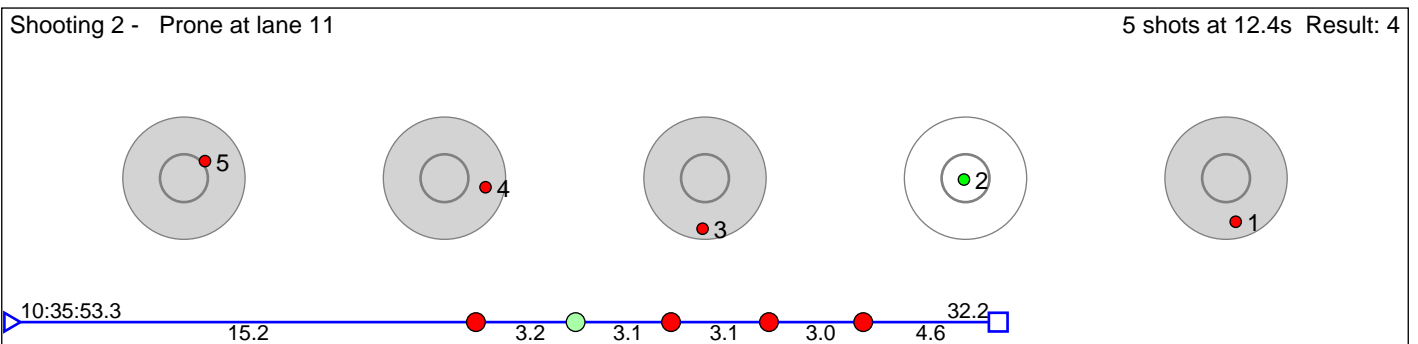

81 Dalsmo Harald

Froland IL

Result: 7

Disclaimer:

These results are unofficial since only the final output from the timing system can provide complete and correct competition results. The graphic plot of each series, presents the location of the shots on each of the five targets. Please observe that the accuracy of the plotting has some limitations due to image resolution and/or printer quality.