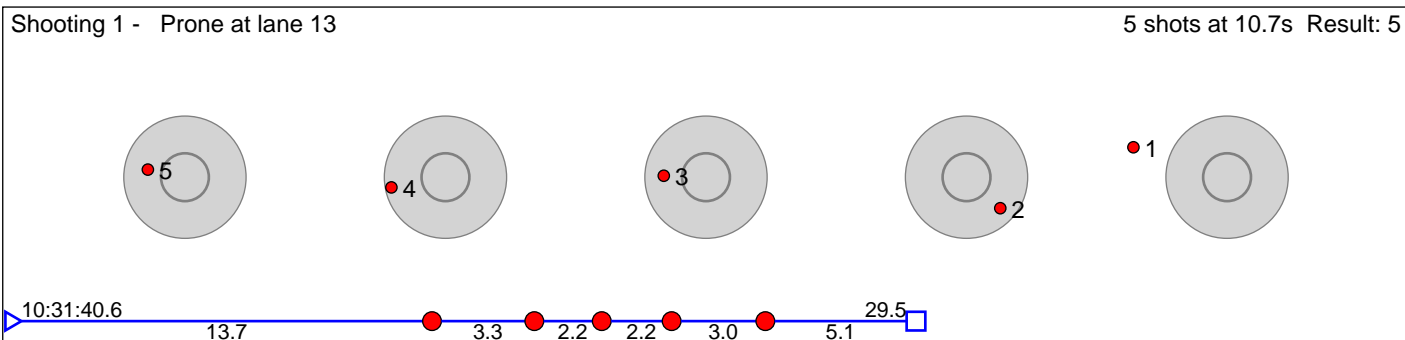

83 Rasdal Eskil Garvik

Figgjo IL

Result: 8

Disclaimer:

These results are unofficial since only the final output from the timing system can provide complete and correct competition results. The graphic plot of each series, presents the location of the shots on each of the five targets. Please observe that the accuracy of the plotting has some limitations due to image resolution and/or printer quality.