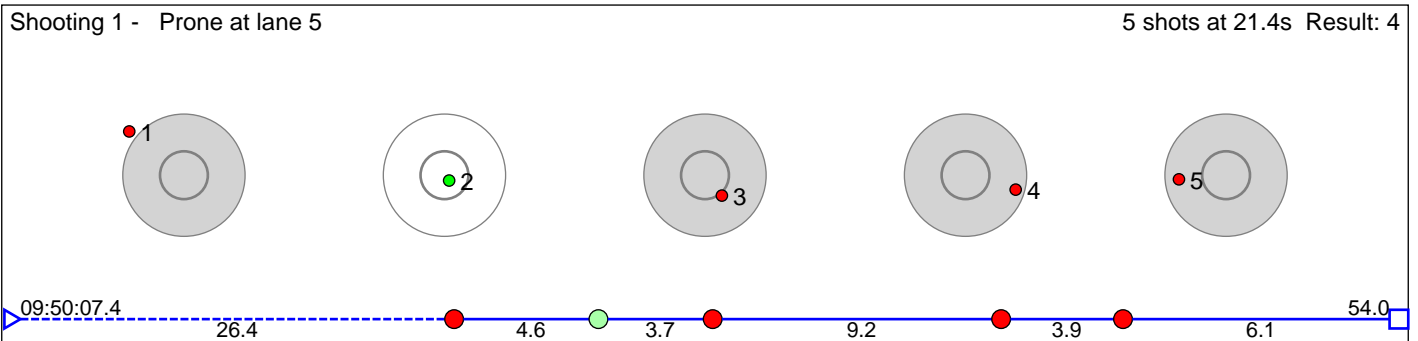

33 Olsbu Bjørnar

Froland IL

Result: 8

Disclaimer:

These results are unofficial since only the final output from the timing system can provide complete and correct competition results. The graphic plot of each series, presents the location of the shots on each of the five targets. Please observe that the accuracy of the plotting has some limitations due to image resolution and/or printer quality.