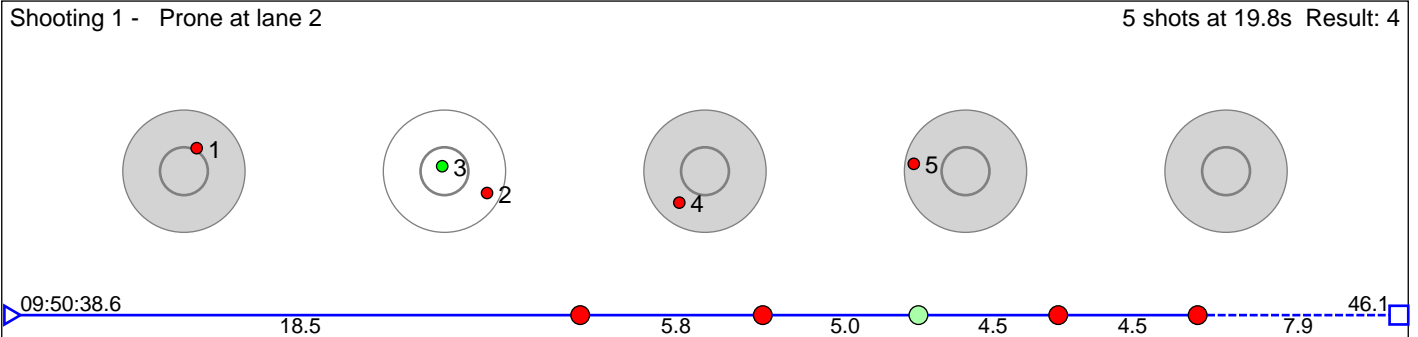

30 Såkvitne Arild Augustin Kjørmo

Tonstad IL

Result: 6

Disclaimer:

These results are unofficial since only the final output from the timing system can provide complete and correct competition results. The graphic plot of each series, presents the location of the shots on each of the five targets. Please observe that the accuracy of the plotting has some limitations due to image resolution and/or printer quality.