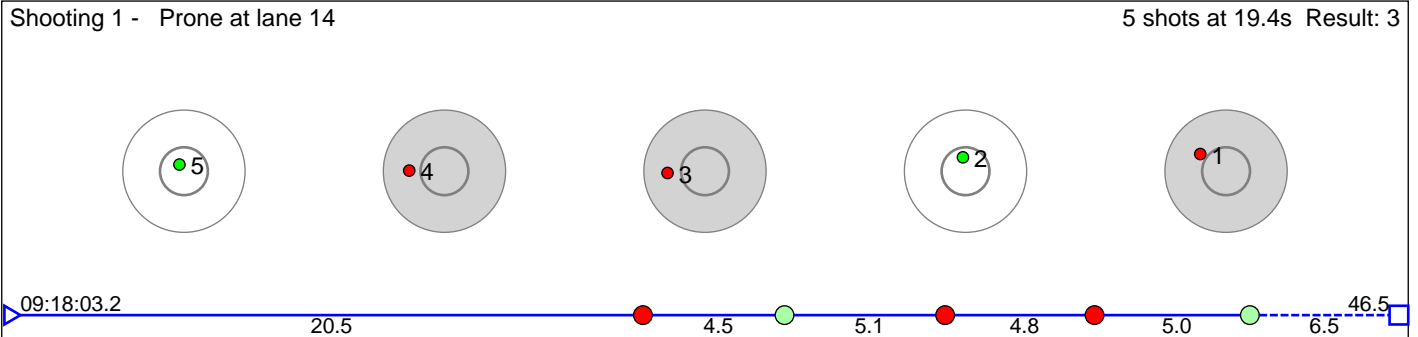

# 11 Mo Synneva Laupsa

Kvam Langrenn- og Skiskyttarklubb

Result: 1

**Disclaimer:**

These results are unofficial since only the final output from the timing system can provide complete and correct competition results. The graphic plot of each series, presents the location of the shots on each of the five targets. Please observe that the accuracy of the plotting has some limitations due to image resolution and/or printer quality.

# 12 Svela Leonora Utheim

Figgjo IL

Result: 7

**Disclaimer:**

These results are unofficial since only the final output from the timing system can provide complete and correct competition results. The graphic plot of each series, presents the location of the shots on each of the five targets. Please observe that the accuracy of the plotting has some limitations due to image resolution and/or printer quality.

# 14 Vølstad Mari

Figgjo IL

Result: 6

**Disclaimer:**

These results are unofficial since only the final output from the timing system can provide complete and correct competition results. The graphic plot of each series, presents the location of the shots on each of the five targets. Please observe that the accuracy of the plotting has some limitations due to image resolution and/or printer quality.