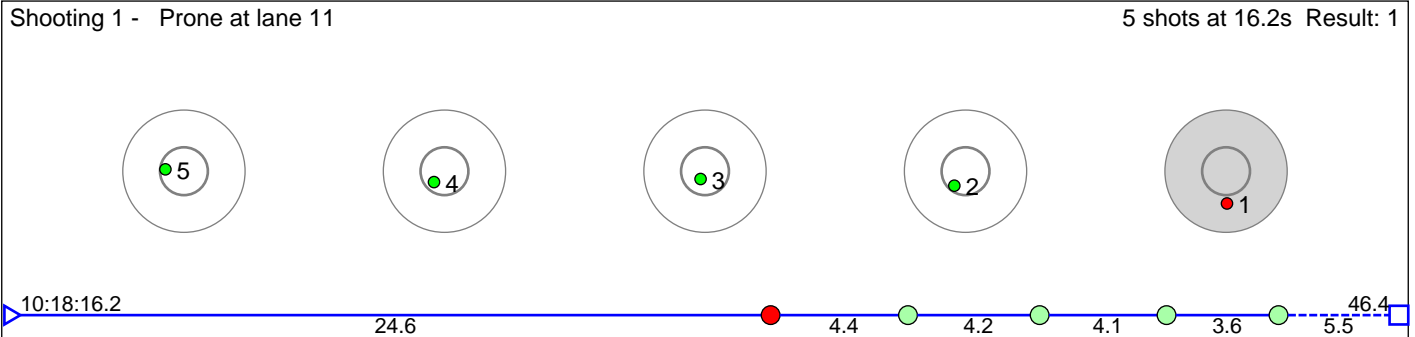

67 Rokkonesløkk Eileen

Rennebu IL

Result: 3

Disclaimer:

These results are unofficial since only the final output from the timing system can provide complete and correct competition results. The graphic plot of each series, presents the location of the shots on each of the five targets. Please observe that the accuracy of the plotting has some limitations due to image resolution and/or printer quality.