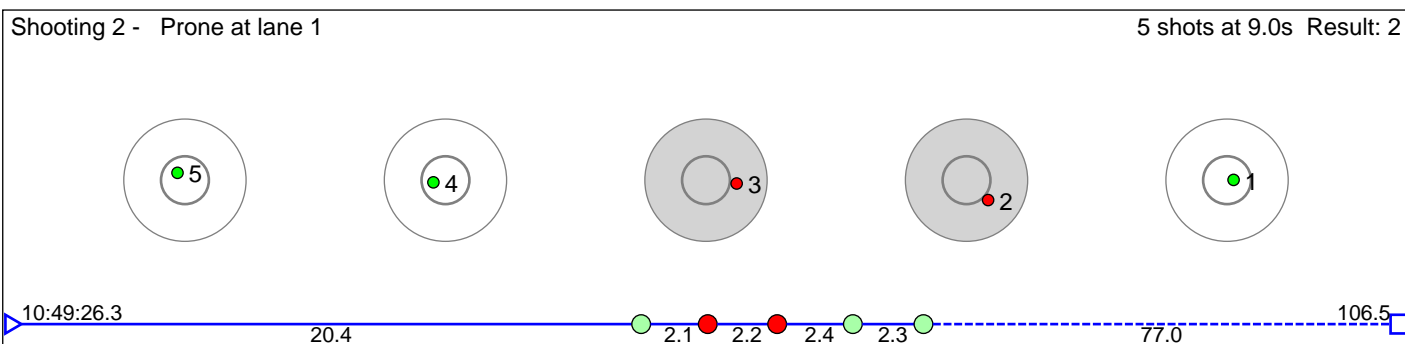

# 85 Håland Torjus

Figgjo IL

Result: 4

**Disclaimer:**

These results are unofficial since only the final output from the timing system can provide complete and correct competition results. The graphic plot of each series, presents the location of the shots on each of the five targets. Please observe that the accuracy of the plotting has some limitations due to image resolution and/or printer quality.