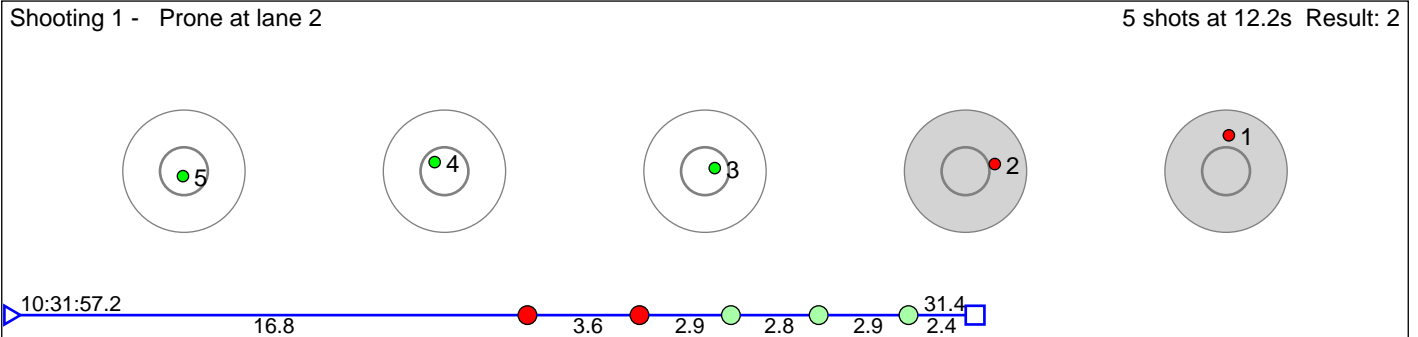

# 69 Andreassen Tuva Klette

Østre Toten Skilag

Result: 7

**Disclaimer:**

These results are unofficial since only the final output from the timing system can provide complete and correct competition results. The graphic plot of each series, presents the location of the shots on each of the five targets. Please observe that the accuracy of the plotting has some limitations due to image resolution and/or printer quality.

# 70 Berg-Knutsen Linde

Oslo Skiskytterlag

Result: 5

**Disclaimer:**

These results are unofficial since only the final output from the timing system can provide complete and correct competition results. The graphic plot of each series, presents the location of the shots on each of the five targets. Please observe that the accuracy of the plotting has some limitations due to image resolution and/or printer quality.

# 72 Holland-Tuvsjøen Caroline

Asker Skiklubb

Result: 6

**Disclaimer:**

These results are unofficial since only the final output from the timing system can provide complete and correct competition results. The graphic plot of each series, presents the location of the shots on each of the five targets. Please observe that the accuracy of the plotting has some limitations due to image resolution and/or printer quality.