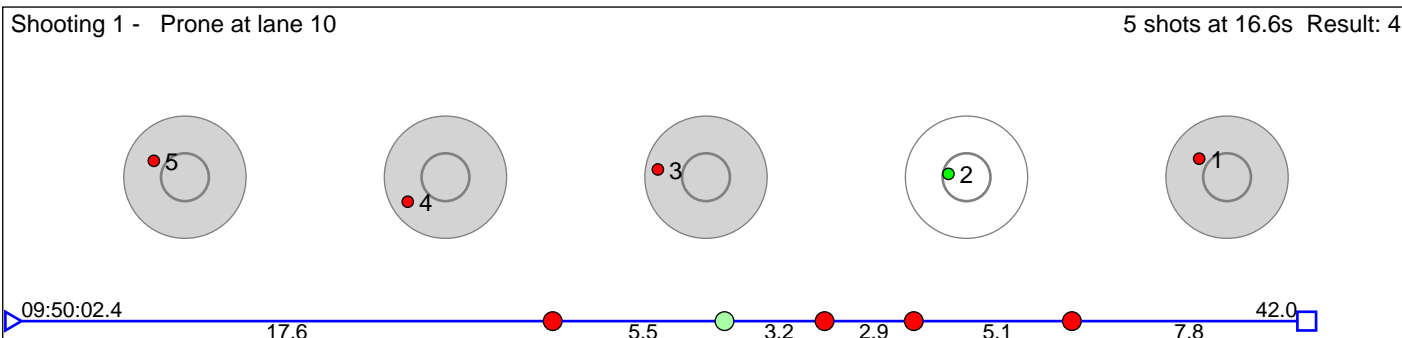

38 Andreassen Olve Klette

Østre Toten Skilag

Result: 5

Disclaimer:

These results are unofficial since only the final output from the timing system can provide complete and correct competition results. The graphic plot of each series, presents the location of the shots on each of the five targets. Please observe that the accuracy of the plotting has some limitations due to image resolution and/or printer quality.