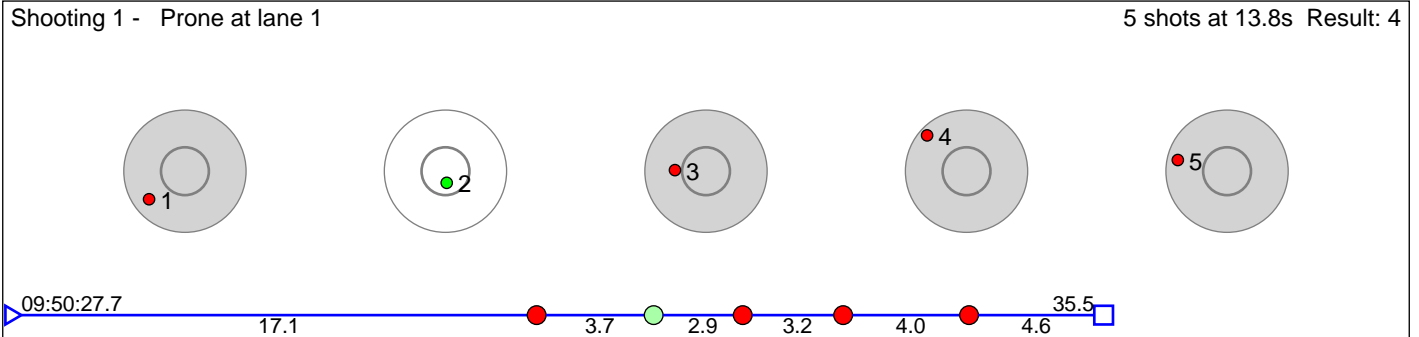

# 27 Håland Ola

Figgjo IL

Result: 5

**Disclaimer:**

These results are unofficial since only the final output from the timing system can provide complete and correct competition results. The graphic plot of each series, presents the location of the shots on each of the five targets. Please observe that the accuracy of the plotting has some limitations due to image resolution and/or printer quality.

# 28 Berg-Knutsen Wilfred

Oslo Skiskytterlag

Result: 6

**Disclaimer:**

These results are unofficial since only the final output from the timing system can provide complete and correct competition results. The graphic plot of each series, presents the location of the shots on each of the five targets. Please observe that the accuracy of the plotting has some limitations due to image resolution and/or printer quality.

# 29 Kjørmo Filip

Tonstad IL

Result: 8

**Disclaimer:**

These results are unofficial since only the final output from the timing system can provide complete and correct competition results. The graphic plot of each series, presents the location of the shots on each of the five targets. Please observe that the accuracy of the plotting has some limitations due to image resolution and/or printer quality.