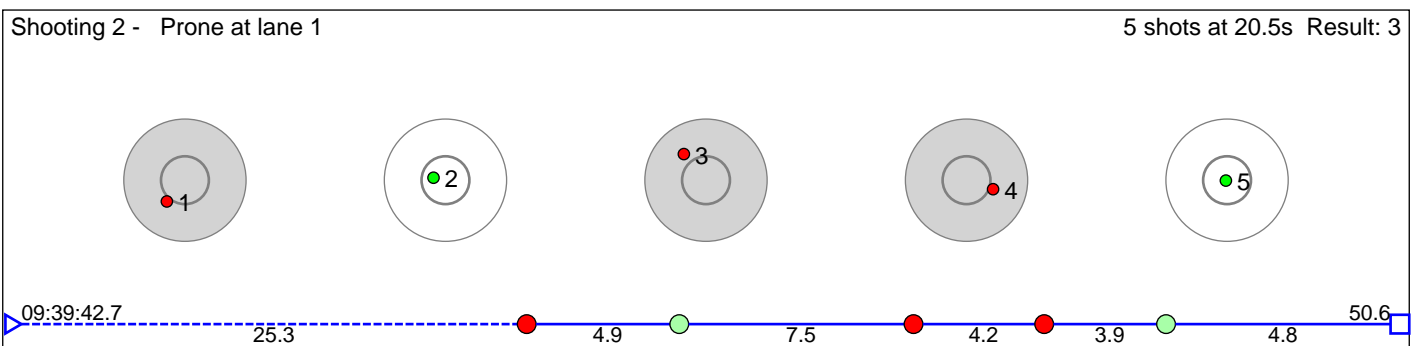

15 Aanesen Tomine Haugeplass

Birkenes IL

Result: 6

Disclaimer:

These results are unofficial since only the final output from the timing system can provide complete and correct competition results. The graphic plot of each series, presents the location of the shots on each of the five targets. Please observe that the accuracy of the plotting has some limitations due to image resolution and/or printer quality.