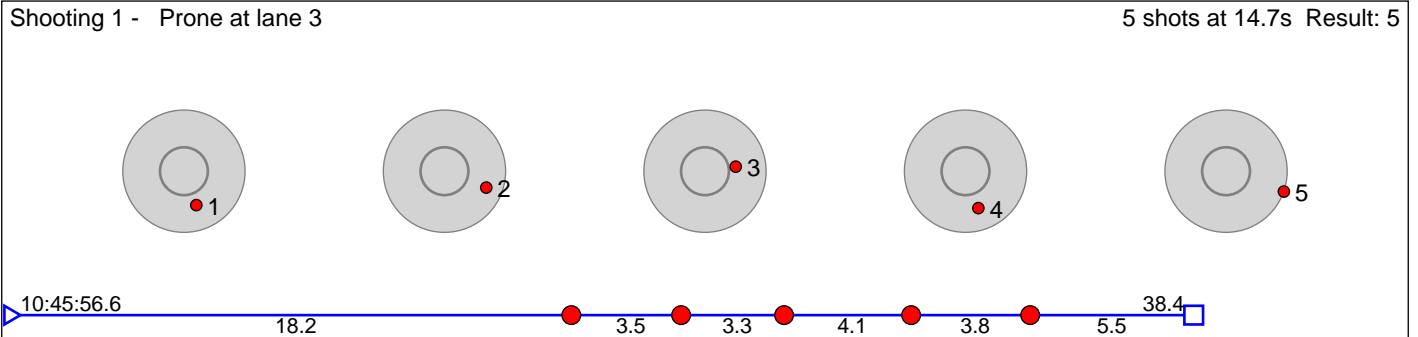

87 Femsteinevik Gitle

Hålandsdal IL

Result: 8

Disclaimer:

These results are unofficial since only the final output from the timing system can provide complete and correct competition results. The graphic plot of each series, presents the location of the shots on each of the five targets. Please observe that the accuracy of the plotting has some limitations due to image resolution and/or printer quality.