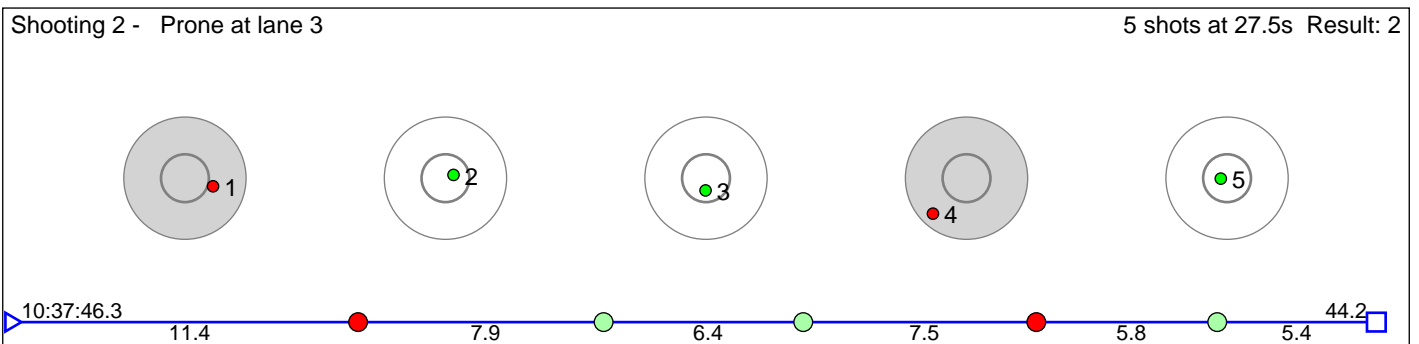

73 Teksle Anne

Fyresdal Skiskytterlag

Result: 5

Disclaimer:

These results are unofficial since only the final output from the timing system can provide complete and correct competition results. The graphic plot of each series, presents the location of the shots on each of the five targets. Please observe that the accuracy of the plotting has some limitations due to image resolution and/or printer quality.