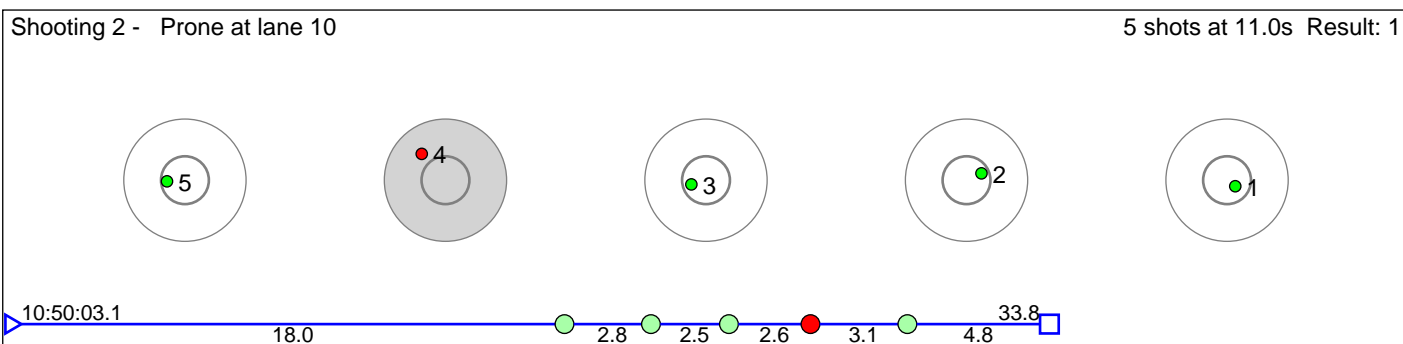

94 Engløk-Lind Vetle

Try, Idrettslaget

Result: 4

Disclaimer:

These results are unofficial since only the final output from the timing system can provide complete and correct competition results. The graphic plot of each series, presents the location of the shots on each of the five targets. Please observe that the accuracy of the plotting has some limitations due to image resolution and/or printer quality.