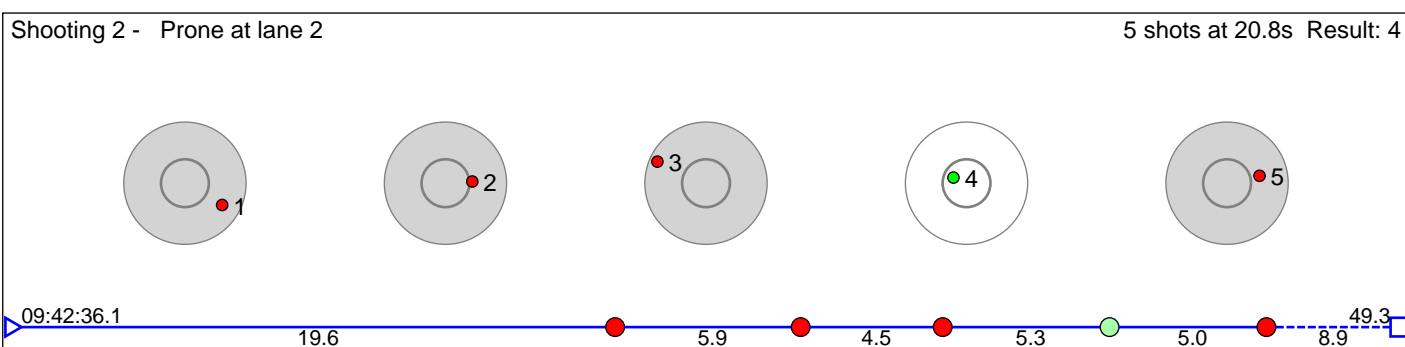

16 Tjøstheim Hanna

Sandnes og Gjesdal SSL

Result: 7

Disclaimer:

These results are unofficial since only the final output from the timing system can provide complete and correct competition results. The graphic plot of each series, presents the location of the shots on each of the five targets. Please observe that the accuracy of the plotting has some limitations due to image resolution and/or printer quality.