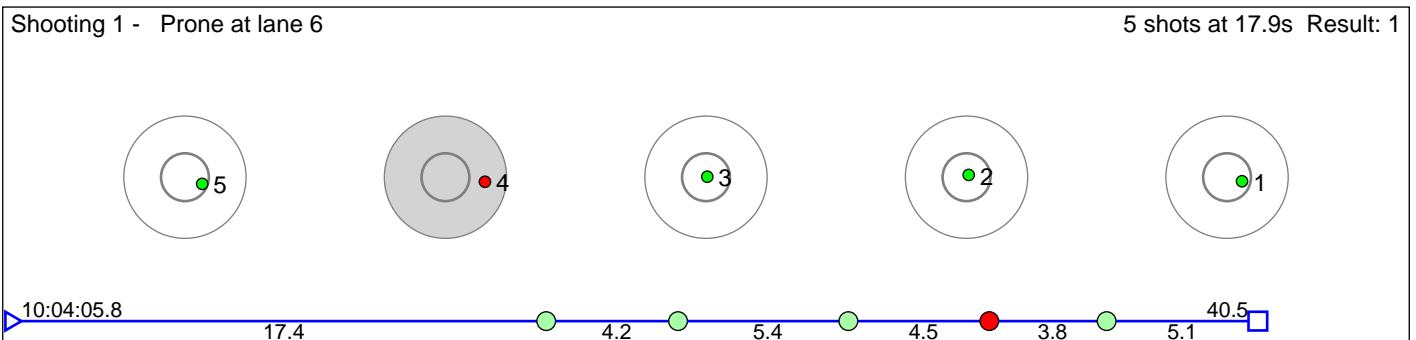

48 Løvdal Maren

Øvrebø IL

Result: 3

Disclaimer:

These results are unofficial since only the final output from the timing system can provide complete and correct competition results. The graphic plot of each series, presents the location of the shots on each of the five targets. Please observe that the accuracy of the plotting has some limitations due to image resolution and/or printer quality.