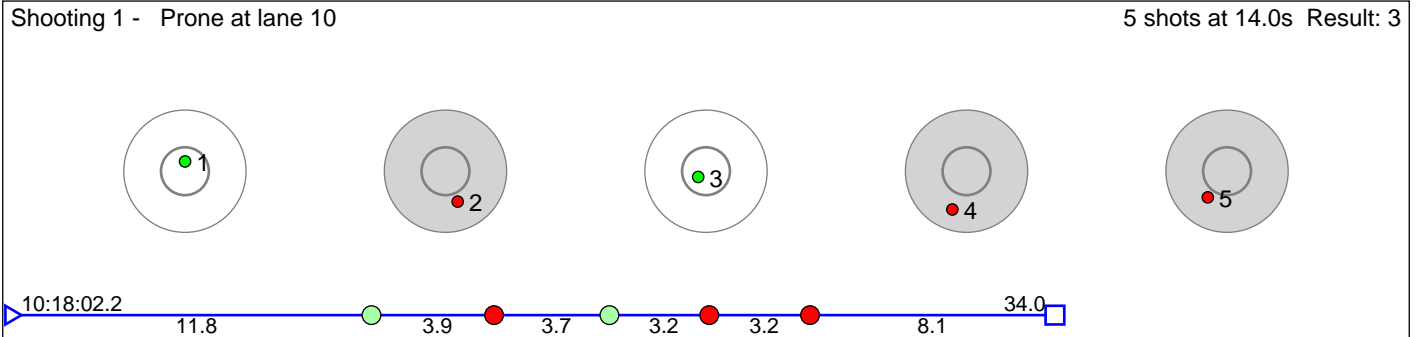

# 65 Rasdal Emma Garvik

Figgjo IL

Result: 7

**Disclaimer:**

These results are unofficial since only the final output from the timing system can provide complete and correct competition results. The graphic plot of each series, presents the location of the shots on each of the five targets. Please observe that the accuracy of the plotting has some limitations due to image resolution and/or printer quality.

# 66 Tverbekkmø Anine Haugen

Østre Toten Skilag

Result: 6

**Disclaimer:**

These results are unofficial since only the final output from the timing system can provide complete and correct competition results. The graphic plot of each series, presents the location of the shots on each of the five targets. Please observe that the accuracy of the plotting has some limitations due to image resolution and/or printer quality.