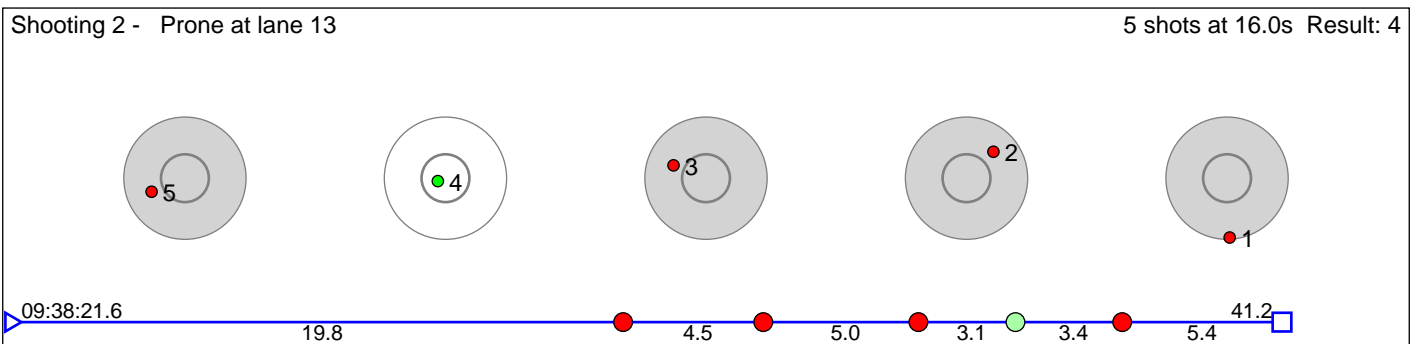

# 25 Halvorsen Vemund

Froland IL

Result: 7

**Disclaimer:**

These results are unofficial since only the final output from the timing system can provide complete and correct competition results. The graphic plot of each series, presents the location of the shots on each of the five targets. Please observe that the accuracy of the plotting has some limitations due to image resolution and/or printer quality.

## 26 Tønderum Ola Jakobsen

Nordre Land IL

Result: 9

**Disclaimer:**

These results are unofficial since only the final output from the timing system can provide complete and correct competition results. The graphic plot of each series, presents the location of the shots on each of the five targets. Please observe that the accuracy of the plotting has some limitations due to image resolution and/or printer quality.

# 27 Håland Ola

Figgjo IL

Result: 5

**Disclaimer:**

These results are unofficial since only the final output from the timing system can provide complete and correct competition results. The graphic plot of each series, presents the location of the shots on each of the five targets. Please observe that the accuracy of the plotting has some limitations due to image resolution and/or printer quality.