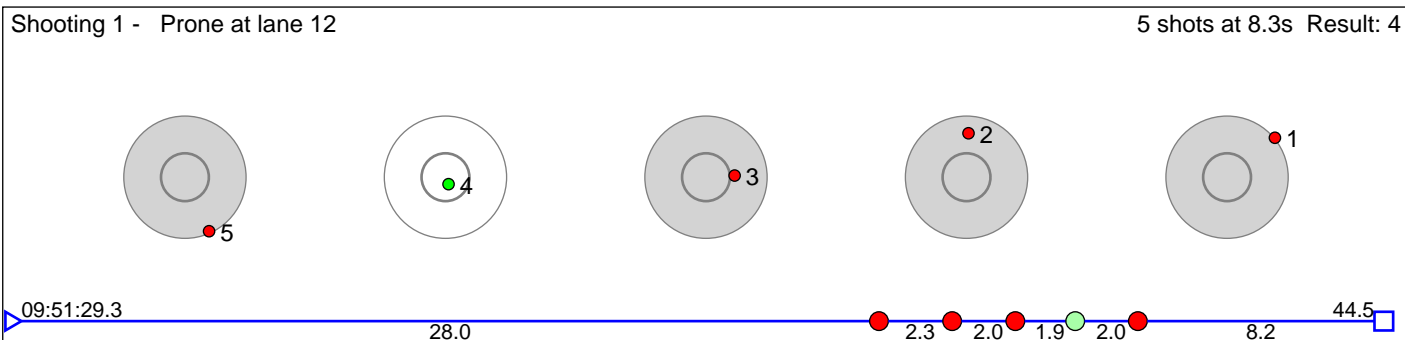

40 Nereng Ole Henrik Gjerdbakken

Nordre Land IL

Result: 7

Disclaimer:

These results are unofficial since only the final output from the timing system can provide complete and correct competition results. The graphic plot of each series, presents the location of the shots on each of the five targets. Please observe that the accuracy of the plotting has some limitations due to image resolution and/or printer quality.