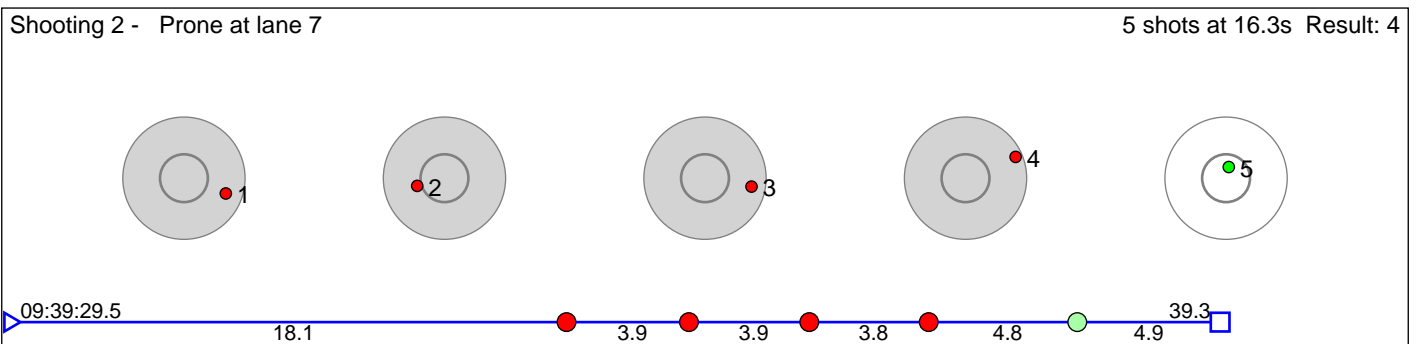

# 17 Mykland Ingrid Heskestad

Øvrebø IL

Result: 6

**Disclaimer:**

These results are unofficial since only the final output from the timing system can provide complete and correct competition results. The graphic plot of each series, presents the location of the shots on each of the five targets. Please observe that the accuracy of the plotting has some limitations due to image resolution and/or printer quality.

# 18 Simonsen Oda Øyo

Geilo IL

Result: 5

**Disclaimer:**

These results are unofficial since only the final output from the timing system can provide complete and correct competition results. The graphic plot of each series, presents the location of the shots on each of the five targets. Please observe that the accuracy of the plotting has some limitations due to image resolution and/or printer quality.

# 19 Bratsberg-Aamlid Elias

Fyresdal Skiskytterlag

Result: 8

**Disclaimer:**

These results are unofficial since only the final output from the timing system can provide complete and correct competition results. The graphic plot of each series, presents the location of the shots on each of the five targets. Please observe that the accuracy of the plotting has some limitations due to image resolution and/or printer quality.

# 21 Dalsmo Andreas

Froland IL

Result: 8

**Disclaimer:**

These results are unofficial since only the final output from the timing system can provide complete and correct competition results. The graphic plot of each series, presents the location of the shots on each of the five targets. Please observe that the accuracy of the plotting has some limitations due to image resolution and/or printer quality.