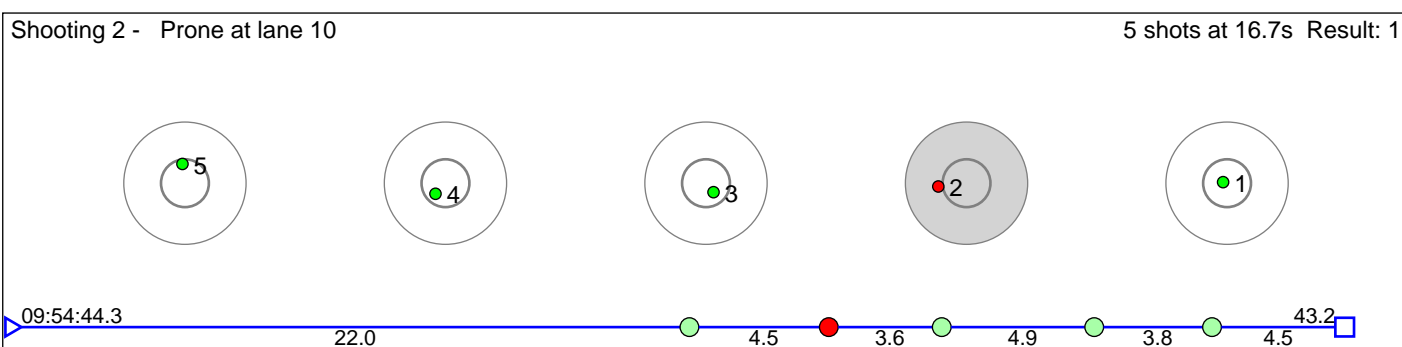

38 Andreassen Olve Klette

Østre Toten Skilag

Result: 5

Disclaimer:

These results are unofficial since only the final output from the timing system can provide complete and correct competition results. The graphic plot of each series, presents the location of the shots on each of the five targets. Please observe that the accuracy of the plotting has some limitations due to image resolution and/or printer quality.