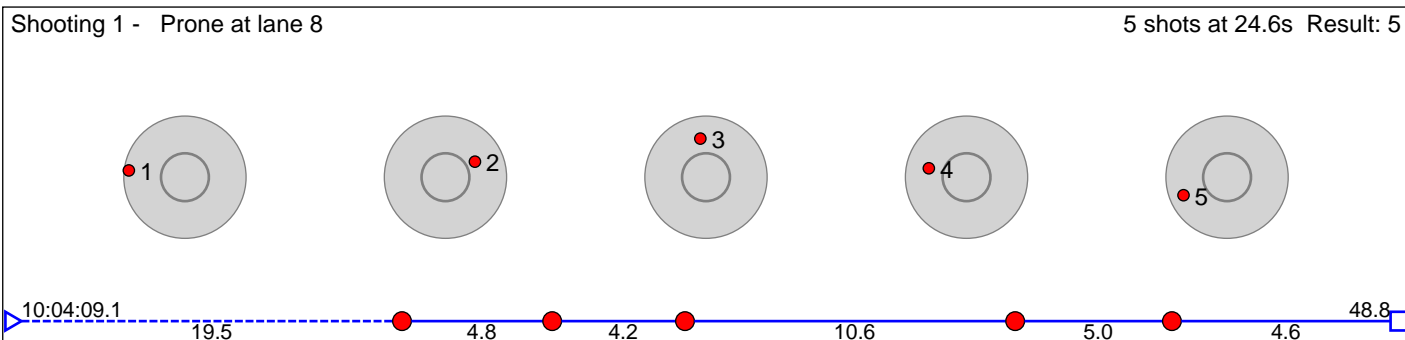

50 Andersen Synne Engen

Skrautvål IL

Result: 6

Disclaimer:

These results are unofficial since only the final output from the timing system can provide complete and correct competition results. The graphic plot of each series, presents the location of the shots on each of the five targets. Please observe that the accuracy of the plotting has some limitations due to image resolution and/or printer quality.