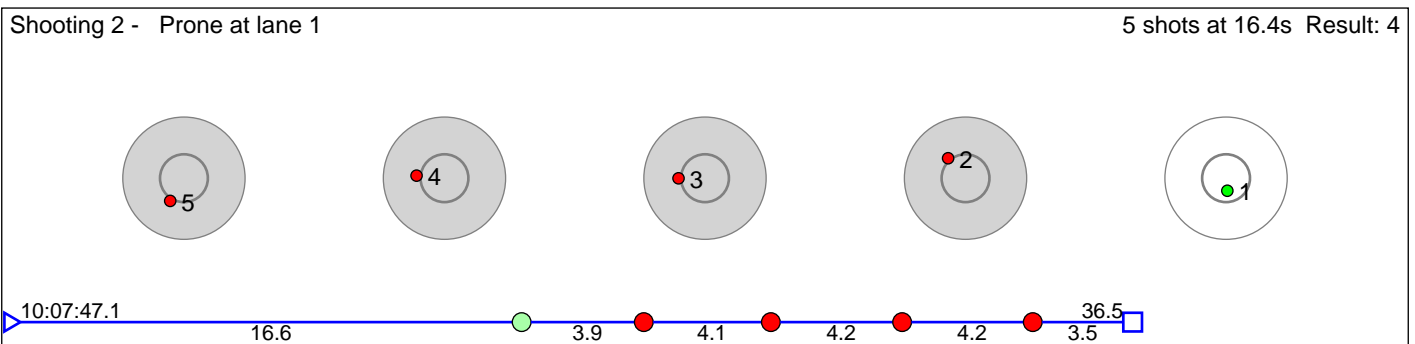

43 Bjerkås Ragnhild Nygård

Rennebu IL

Result: 5

Disclaimer:

These results are unofficial since only the final output from the timing system can provide complete and correct competition results. The graphic plot of each series, presents the location of the shots on each of the five targets. Please observe that the accuracy of the plotting has some limitations due to image resolution and/or printer quality.