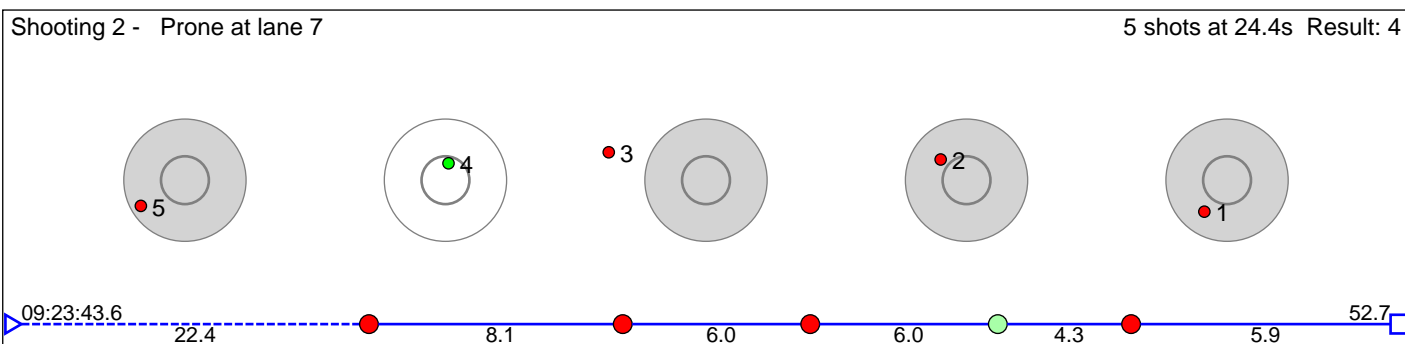

# 5 Magnussen Malin Sofie

Lier IL

Result: 6

**Disclaimer:**

These results are unofficial since only the final output from the timing system can provide complete and correct competition results. The graphic plot of each series, presents the location of the shots on each of the five targets. Please observe that the accuracy of the plotting has some limitations due to image resolution and/or printer quality.

## 6 Sørum Mille Lybeck

Østre Toten Skilag

Result: 8

**Disclaimer:**

These results are unofficial since only the final output from the timing system can provide complete and correct competition results. The graphic plot of each series, presents the location of the shots on each of the five targets. Please observe that the accuracy of the plotting has some limitations due to image resolution and/or printer quality.

# 7 Frigstad Lydia

Øvrebø IL

Result: 8

**Disclaimer:**

These results are unofficial since only the final output from the timing system can provide complete and correct competition results. The graphic plot of each series, presents the location of the shots on each of the five targets. Please observe that the accuracy of the plotting has some limitations due to image resolution and/or printer quality.