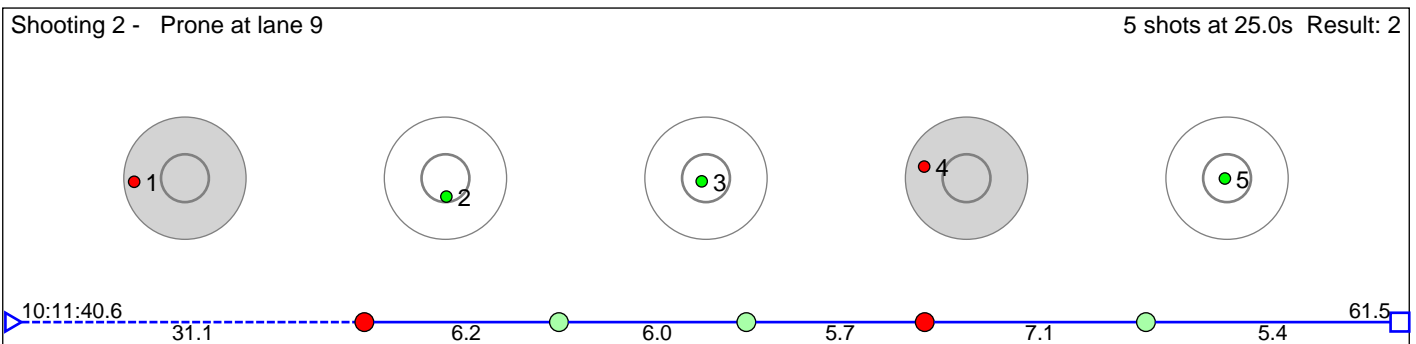

51 Möller Philomene

Kvam Langrenn- og Skiskyttarklubb

Result: 3

Disclaimer:

These results are unofficial since only the final output from the timing system can provide complete and correct competition results. The graphic plot of each series, presents the location of the shots on each of the five targets. Please observe that the accuracy of the plotting has some limitations due to image resolution and/or printer quality.