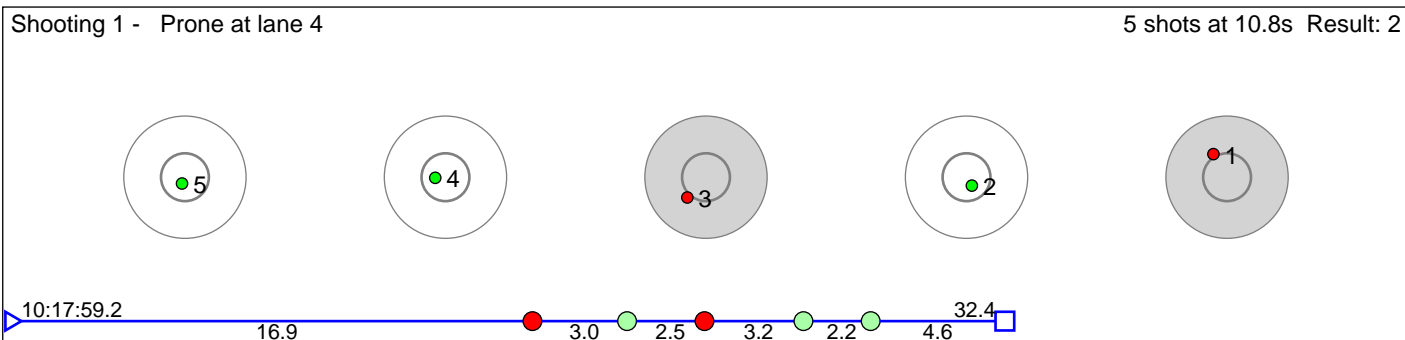

# 58 Fjærbu Maren Fidje

Froland IL

Result: 3

**Disclaimer:**

These results are unofficial since only the final output from the timing system can provide complete and correct competition results. The graphic plot of each series, presents the location of the shots on each of the five targets. Please observe that the accuracy of the plotting has some limitations due to image resolution and/or printer quality.

# 59 Haakonsen Semine Haavaag

Asker Skiklubb

Result: 7

**Disclaimer:**

These results are unofficial since only the final output from the timing system can provide complete and correct competition results. The graphic plot of each series, presents the location of the shots on each of the five targets. Please observe that the accuracy of the plotting has some limitations due to image resolution and/or printer quality.

# 60 Gigstad-Bergene Eline

Skrautvål IL

Result: 5

**Disclaimer:**

These results are unofficial since only the final output from the timing system can provide complete and correct competition results. The graphic plot of each series, presents the location of the shots on each of the five targets. Please observe that the accuracy of the plotting has some limitations due to image resolution and/or printer quality.