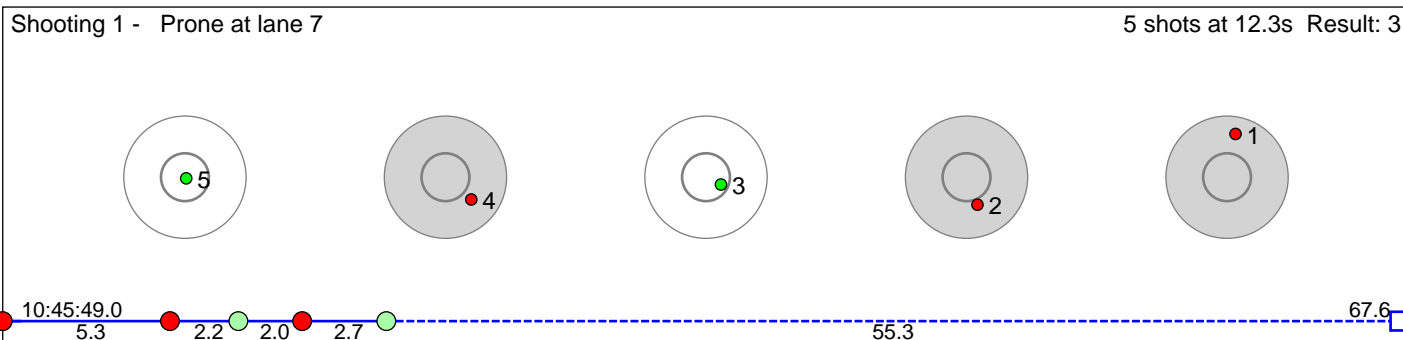

91 Hørthe Thomas Bonden

Lier IL

Result: 7

Disclaimer:

These results are unofficial since only the final output from the timing system can provide complete and correct competition results. The graphic plot of each series, presents the location of the shots on each of the five targets. Please observe that the accuracy of the plotting has some limitations due to image resolution and/or printer quality.