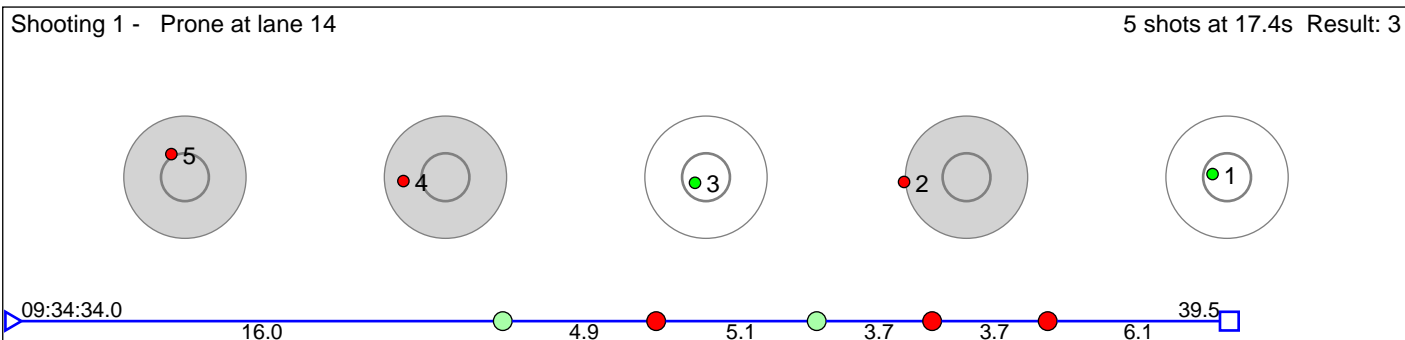

# 27 Håland Ola

Figgjo IL

Result: 5

**Disclaimer:**

These results are unofficial since only the final output from the timing system can provide complete and correct competition results. The graphic plot of each series, presents the location of the shots on each of the five targets. Please observe that the accuracy of the plotting has some limitations due to image resolution and/or printer quality.

# 28 Berg-Knutsen Wilfred

Oslo Skiskytterlag

Result: 6

**Disclaimer:**

These results are unofficial since only the final output from the timing system can provide complete and correct competition results. The graphic plot of each series, presents the location of the shots on each of the five targets. Please observe that the accuracy of the plotting has some limitations due to image resolution and/or printer quality.