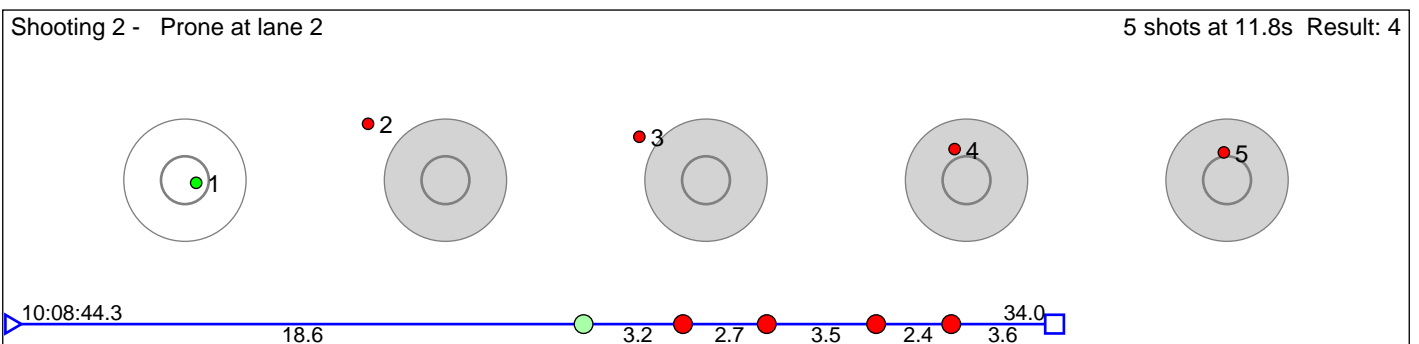

44 Halvorsen Ingeborg Henanger

Hålandsdal IL

Result: 6

Disclaimer:

These results are unofficial since only the final output from the timing system can provide complete and correct competition results. The graphic plot of each series, presents the location of the shots on each of the five targets. Please observe that the accuracy of the plotting has some limitations due to image resolution and/or printer quality.