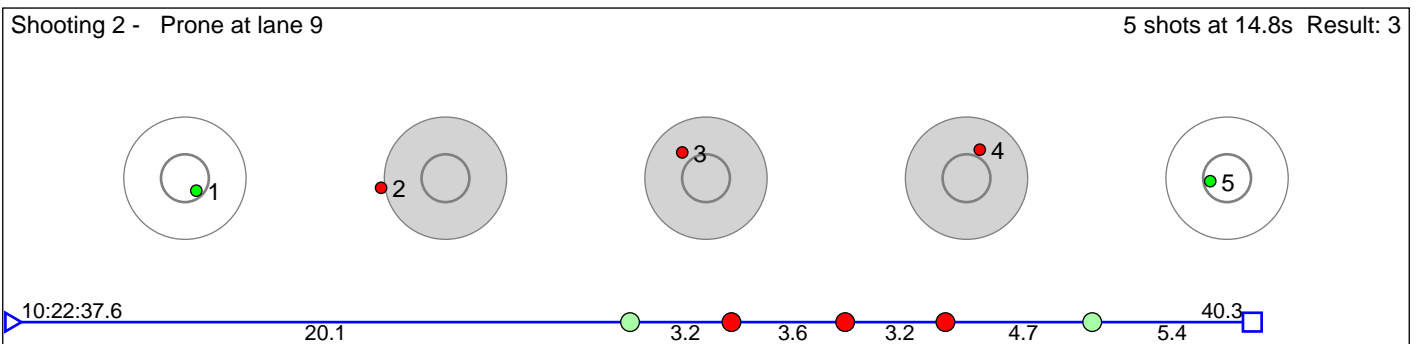

# 64 Jøsang Ingeborg

Sandnes og Gjesdal SSL

Result: 5

**Disclaimer:**

These results are unofficial since only the final output from the timing system can provide complete and correct competition results. The graphic plot of each series, presents the location of the shots on each of the five targets. Please observe that the accuracy of the plotting has some limitations due to image resolution and/or printer quality.

# 65 Rasdal Emma Garvik

Figgjo IL

Result: 7

**Disclaimer:**

These results are unofficial since only the final output from the timing system can provide complete and correct competition results. The graphic plot of each series, presents the location of the shots on each of the five targets. Please observe that the accuracy of the plotting has some limitations due to image resolution and/or printer quality.