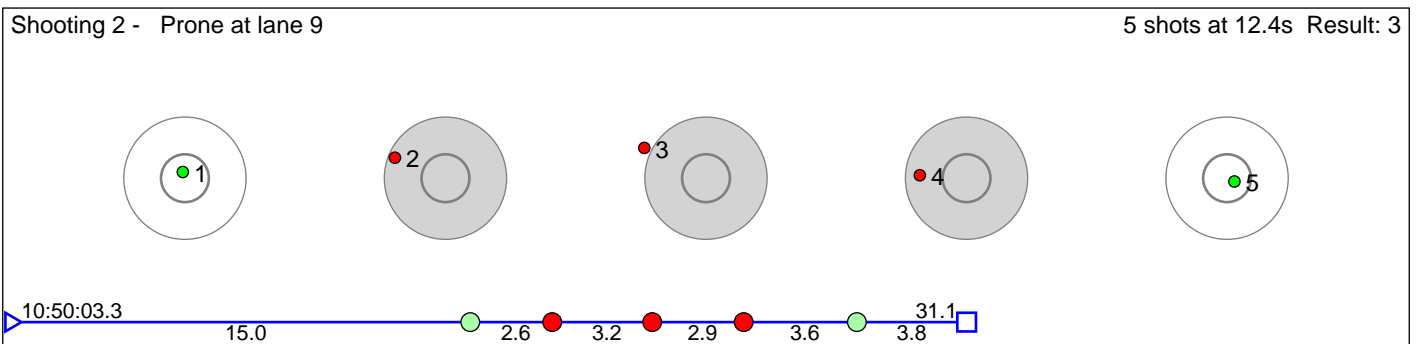

93 Gjerde Markus Loga

Froland IL

Result: 5

Disclaimer:

These results are unofficial since only the final output from the timing system can provide complete and correct competition results. The graphic plot of each series, presents the location of the shots on each of the five targets. Please observe that the accuracy of the plotting has some limitations due to image resolution and/or printer quality.