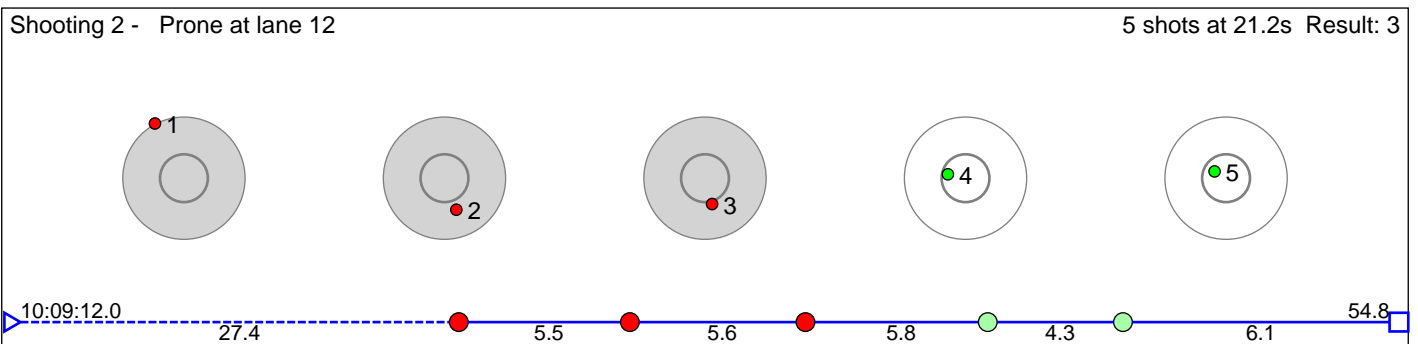

54 Bru Sanna Torkelsen

Figgjo IL

Result: 5

Disclaimer:

These results are unofficial since only the final output from the timing system can provide complete and correct competition results. The graphic plot of each series, presents the location of the shots on each of the five targets. Please observe that the accuracy of the plotting has some limitations due to image resolution and/or printer quality.