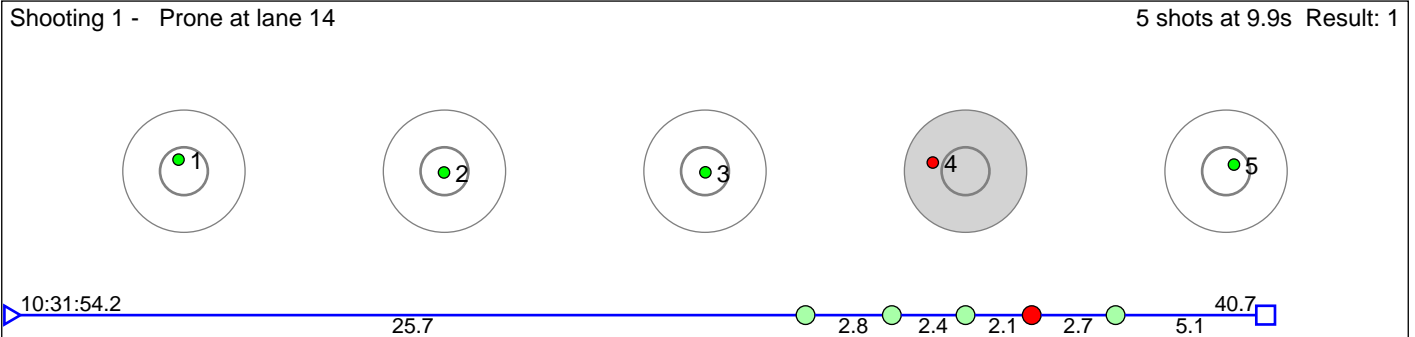

84 Stavelin Åsmund

Birkenes IL

Result: 3

Disclaimer:

These results are unofficial since only the final output from the timing system can provide complete and correct competition results. The graphic plot of each series, presents the location of the shots on each of the five targets. Please observe that the accuracy of the plotting has some limitations due to image resolution and/or printer quality.