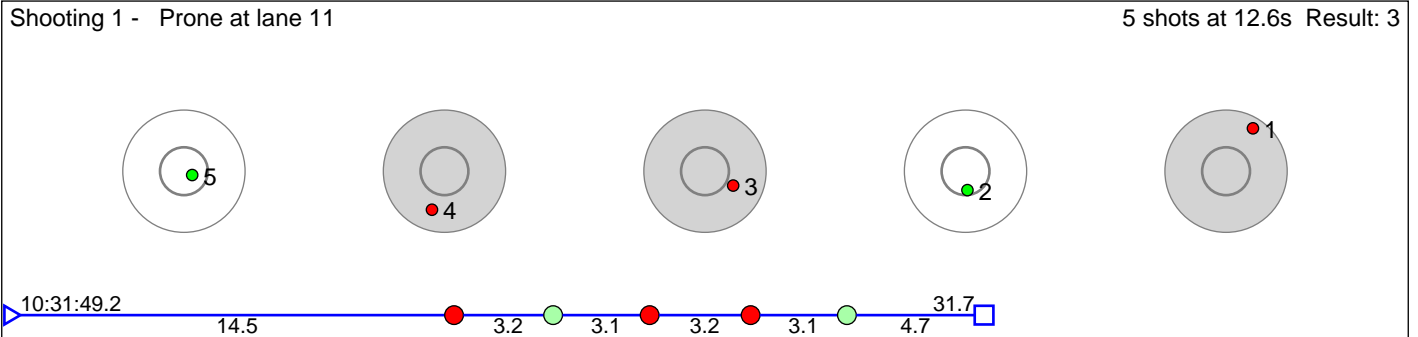

81 Dalsmo Harald

Froland IL

Result: 7

Disclaimer:

These results are unofficial since only the final output from the timing system can provide complete and correct competition results. The graphic plot of each series, presents the location of the shots on each of the five targets. Please observe that the accuracy of the plotting has some limitations due to image resolution and/or printer quality.