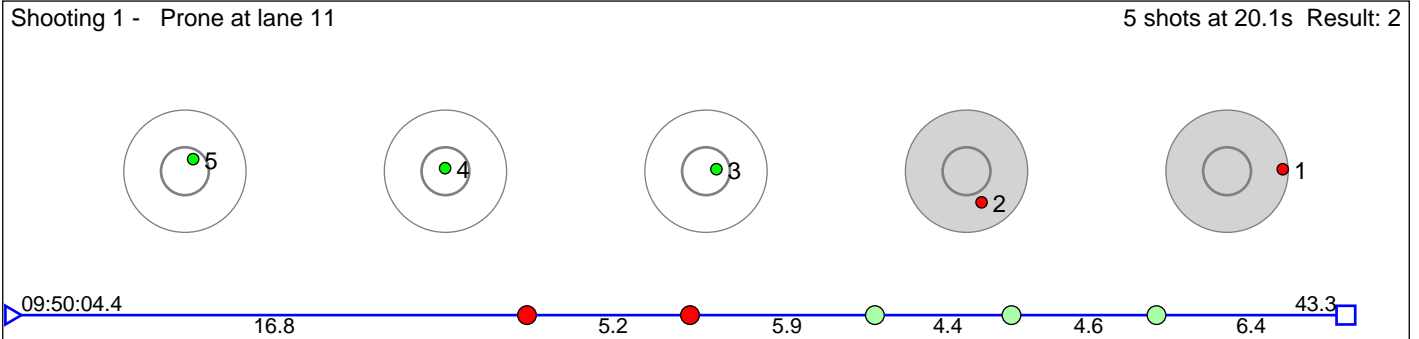

These results are unofficial since only the final output from the timing system can provide complete and correct competition results. The graphic plot of each series, presents the location of the shots on each of the five targets. Please observe that the accuracy of the plotting has some limitations due to image resolution and/or printer quality.

# 38 Andreassen Olve Klette

Østre Toten Skilag

Result: 5

**Disclaimer:**

These results are unofficial since only the final output from the timing system can provide complete and correct competition results. The graphic plot of each series, presents the location of the shots on each of the five targets. Please observe that the accuracy of the plotting has some limitations due to image resolution and/or printer quality.

# 39 Byberg Elias

Øvrebø IL

Result: 6

**Disclaimer:**

These results are unofficial since only the final output from the timing system can provide complete and correct competition results. The graphic plot of each series, presents the location of the shots on each of the five targets. Please observe that the accuracy of the plotting has some limitations due to image resolution and/or printer quality.