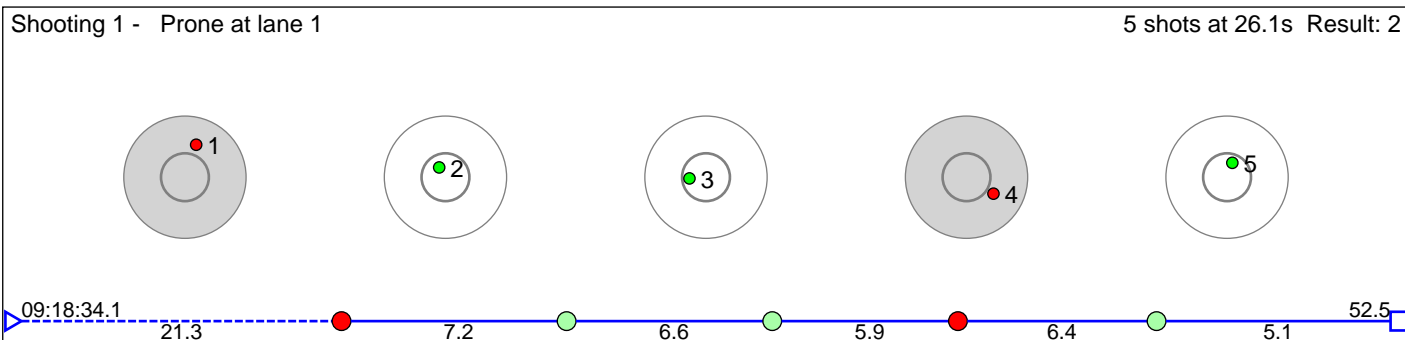

# 1 Bergheim Tuva Smalås

Fyresdal Skiskytterlag

Result: 3

**Disclaimer:**

These results are unofficial since only the final output from the timing system can provide complete and correct competition results. The graphic plot of each series, presents the location of the shots on each of the five targets. Please observe that the accuracy of the plotting has some limitations due to image resolution and/or printer quality.