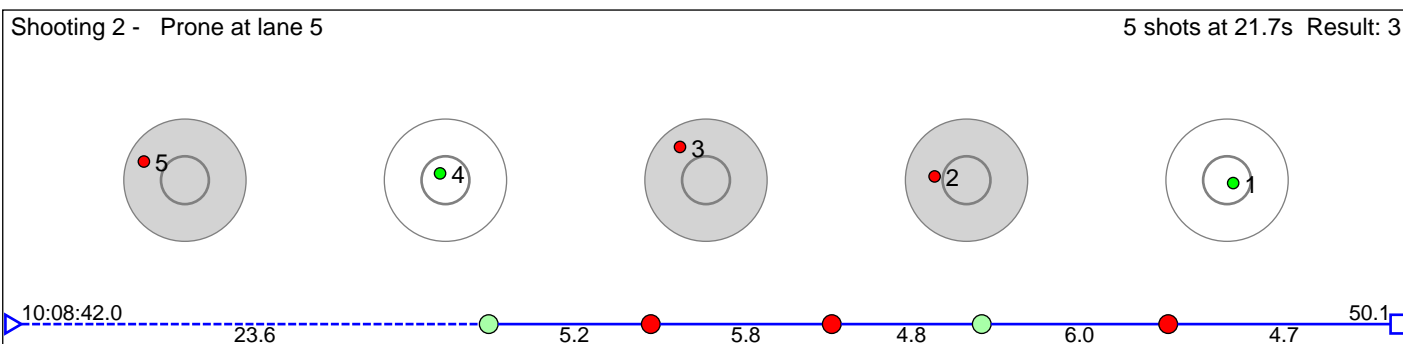

# 46 Mccarthy Hannah

Asker Skiklubb

Result: 8

**Disclaimer:**

These results are unofficial since only the final output from the timing system can provide complete and correct competition results. The graphic plot of each series, presents the location of the shots on each of the five targets. Please observe that the accuracy of the plotting has some limitations due to image resolution and/or printer quality.

# 47 Svela Marie Utheim

Figgjo IL

Result: 8

**Disclaimer:**

These results are unofficial since only the final output from the timing system can provide complete and correct competition results. The graphic plot of each series, presents the location of the shots on each of the five targets. Please observe that the accuracy of the plotting has some limitations due to image resolution and/or printer quality.