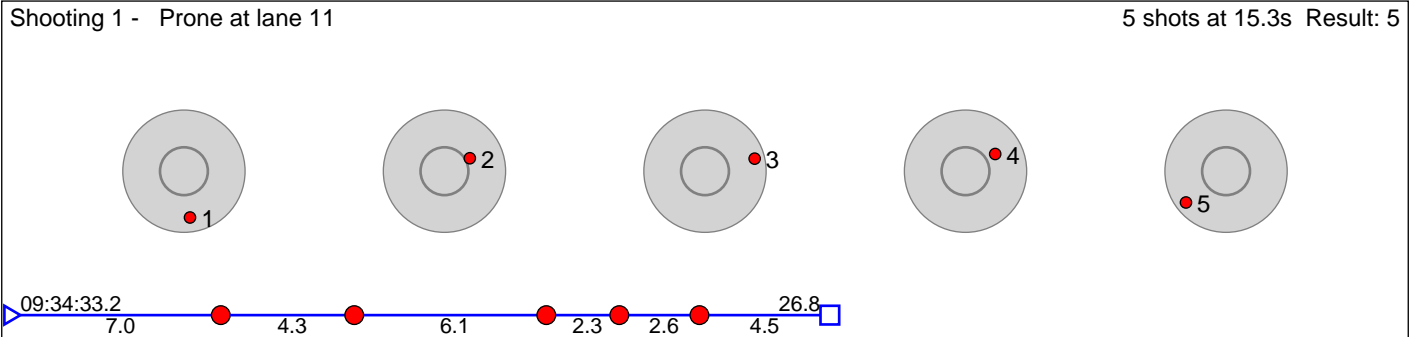

## 23 Brask-Fiborg Matheo

Try, Idrettslaget

Result: 5

**Disclaimer:**

These results are unofficial since only the final output from the timing system can provide complete and correct competition results. The graphic plot of each series, presents the location of the shots on each of the five targets. Please observe that the accuracy of the plotting has some limitations due to image resolution and/or printer quality.

## 24 Miketa Daniel

Åsnes Skiskytterlag

Result: 4

**Disclaimer:**

These results are unofficial since only the final output from the timing system can provide complete and correct competition results. The graphic plot of each series, presents the location of the shots on each of the five targets. Please observe that the accuracy of the plotting has some limitations due to image resolution and/or printer quality.

# 25 Halvorsen Vemund

Froland IL

Result: 7

**Disclaimer:**

These results are unofficial since only the final output from the timing system can provide complete and correct competition results. The graphic plot of each series, presents the location of the shots on each of the five targets. Please observe that the accuracy of the plotting has some limitations due to image resolution and/or printer quality.