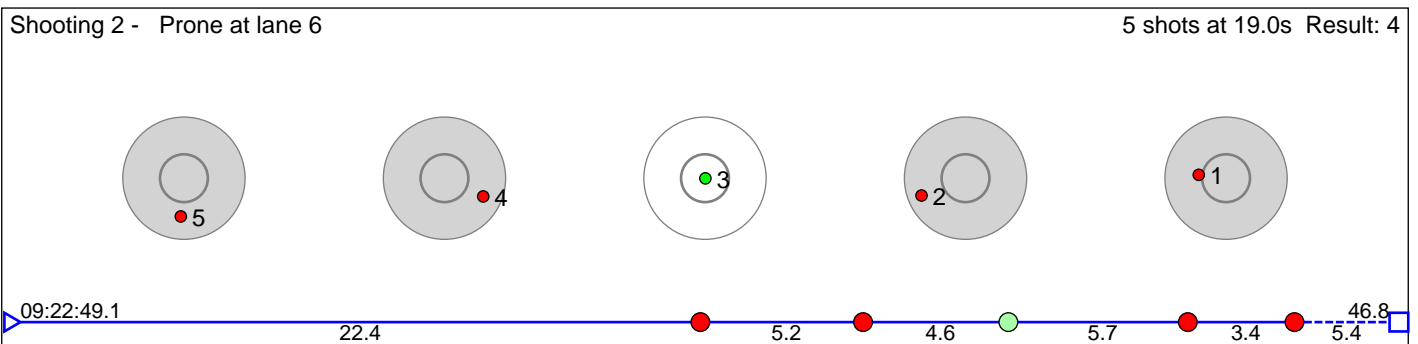

## 4 Bergene Selma Gigstad

Skrautvål IL

Result: 2

**Disclaimer:**

These results are unofficial since only the final output from the timing system can provide complete and correct competition results. The graphic plot of each series, presents the location of the shots on each of the five targets. Please observe that the accuracy of the plotting has some limitations due to image resolution and/or printer quality.

# 5 Magnussen Malin Sofie

Lier IL

Result: 6

**Disclaimer:**

These results are unofficial since only the final output from the timing system can provide complete and correct competition results. The graphic plot of each series, presents the location of the shots on each of the five targets. Please observe that the accuracy of the plotting has some limitations due to image resolution and/or printer quality.

## 6 Sørum Mille Lybeck

Østre Toten Skilag

Result: 8

**Disclaimer:**

These results are unofficial since only the final output from the timing system can provide complete and correct competition results. The graphic plot of each series, presents the location of the shots on each of the five targets. Please observe that the accuracy of the plotting has some limitations due to image resolution and/or printer quality.