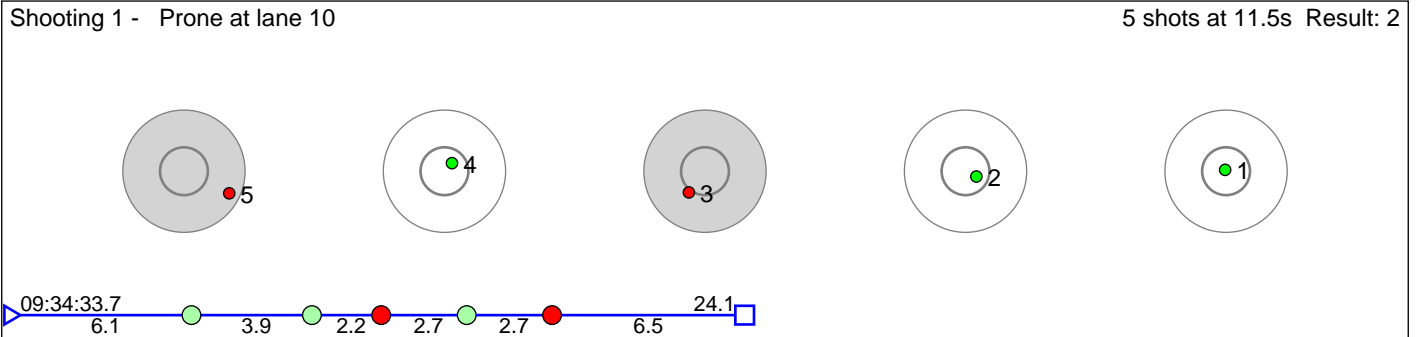

## 23 Brask-Fiborg Matheo

Try, Idrettslaget

Result: 5

**Disclaimer:**

These results are unofficial since only the final output from the timing system can provide complete and correct competition results. The graphic plot of each series, presents the location of the shots on each of the five targets. Please observe that the accuracy of the plotting has some limitations due to image resolution and/or printer quality.

## 24 Miketa Daniel

Åsnes Skiskytterlag

Result: 4

**Disclaimer:**

These results are unofficial since only the final output from the timing system can provide complete and correct competition results. The graphic plot of each series, presents the location of the shots on each of the five targets. Please observe that the accuracy of the plotting has some limitations due to image resolution and/or printer quality.