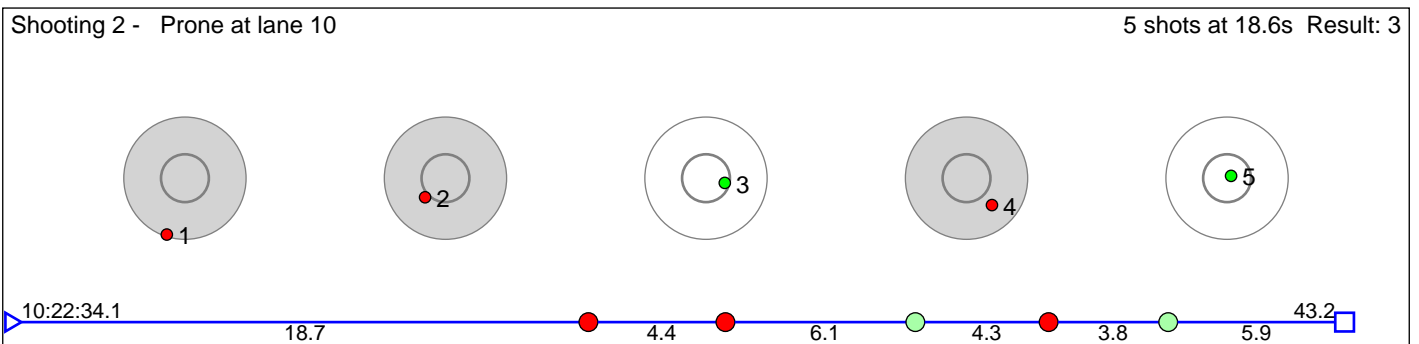

# 65 Rasdal Emma Garvik

Figgjo IL

Result: 7

**Disclaimer:**

These results are unofficial since only the final output from the timing system can provide complete and correct competition results. The graphic plot of each series, presents the location of the shots on each of the five targets. Please observe that the accuracy of the plotting has some limitations due to image resolution and/or printer quality.

# 66 Tverbekkmø Anine Haugen

Østre Toten Skilag

Result: 6

**Disclaimer:**

These results are unofficial since only the final output from the timing system can provide complete and correct competition results. The graphic plot of each series, presents the location of the shots on each of the five targets. Please observe that the accuracy of the plotting has some limitations due to image resolution and/or printer quality.