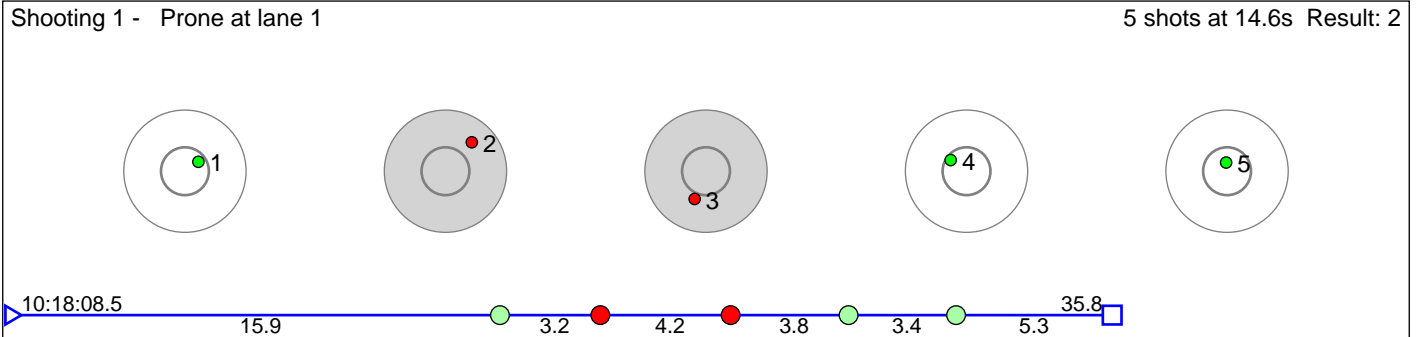

57 Værnes Hedda Pauline Sjøl

Asker Skiklubb

Result: 5

Disclaimer:

These results are unofficial since only the final output from the timing system can provide complete and correct competition results. The graphic plot of each series, presents the location of the shots on each of the five targets. Please observe that the accuracy of the plotting has some limitations due to image resolution and/or printer quality.