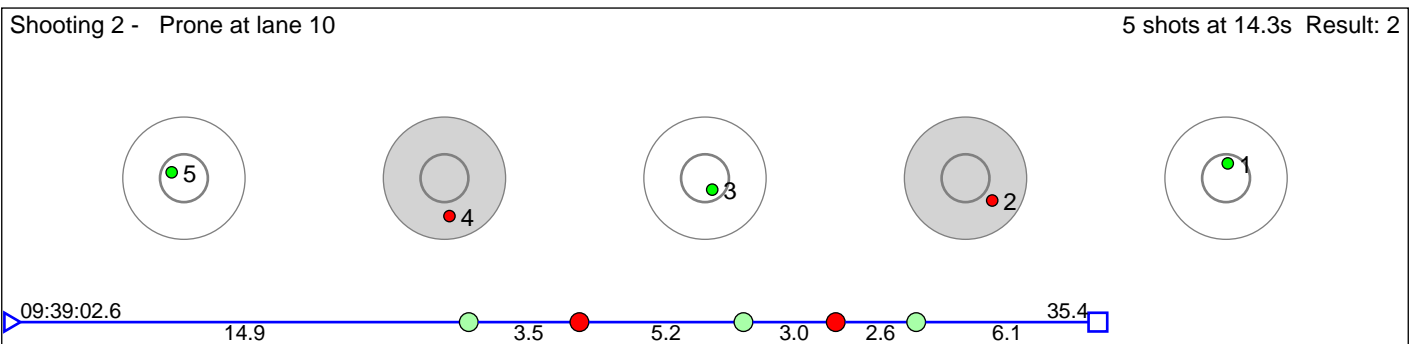

## 23 Brask-Fiborg Matheo

Try, Idrettslaget

Result: 5

**Disclaimer:**

These results are unofficial since only the final output from the timing system can provide complete and correct competition results. The graphic plot of each series, presents the location of the shots on each of the five targets. Please observe that the accuracy of the plotting has some limitations due to image resolution and/or printer quality.

## 24 Miketa Daniel

Åsnes Skiskytterlag

Result: 4

**Disclaimer:**

These results are unofficial since only the final output from the timing system can provide complete and correct competition results. The graphic plot of each series, presents the location of the shots on each of the five targets. Please observe that the accuracy of the plotting has some limitations due to image resolution and/or printer quality.