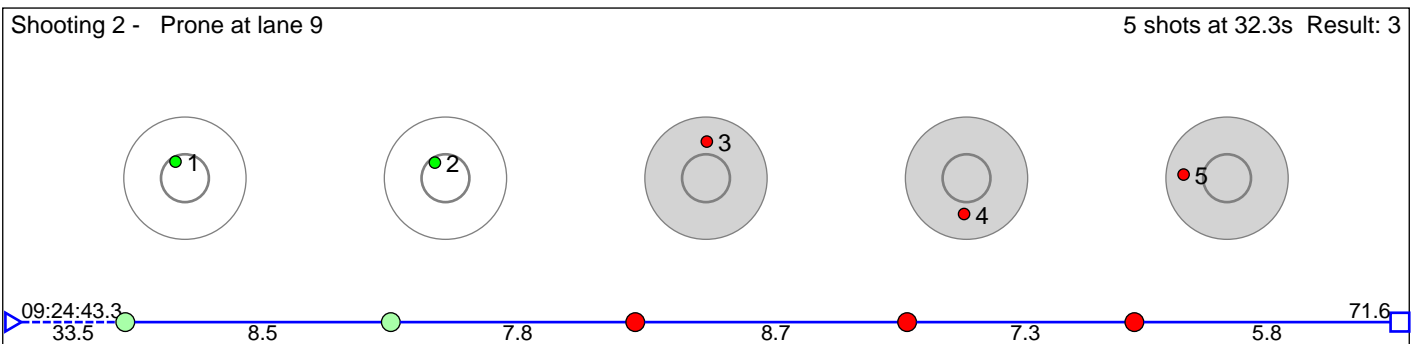

# 7 Frigstad Lydia

Øvrebø IL

Result: 8

**Disclaimer:**

These results are unofficial since only the final output from the timing system can provide complete and correct competition results. The graphic plot of each series, presents the location of the shots on each of the five targets. Please observe that the accuracy of the plotting has some limitations due to image resolution and/or printer quality.

# 8 Måkestad Ronja

Kvam Langrenn- og Skiskyttarklubb

Result: 6

**Disclaimer:**

These results are unofficial since only the final output from the timing system can provide complete and correct competition results. The graphic plot of each series, presents the location of the shots on each of the five targets. Please observe that the accuracy of the plotting has some limitations due to image resolution and/or printer quality.

## 9 Skretteberg Sara Linnea Kolstad

Birkenes IL

Result: 6

**Disclaimer:**

These results are unofficial since only the final output from the timing system can provide complete and correct competition results. The graphic plot of each series, presents the location of the shots on each of the five targets. Please observe that the accuracy of the plotting has some limitations due to image resolution and/or printer quality.