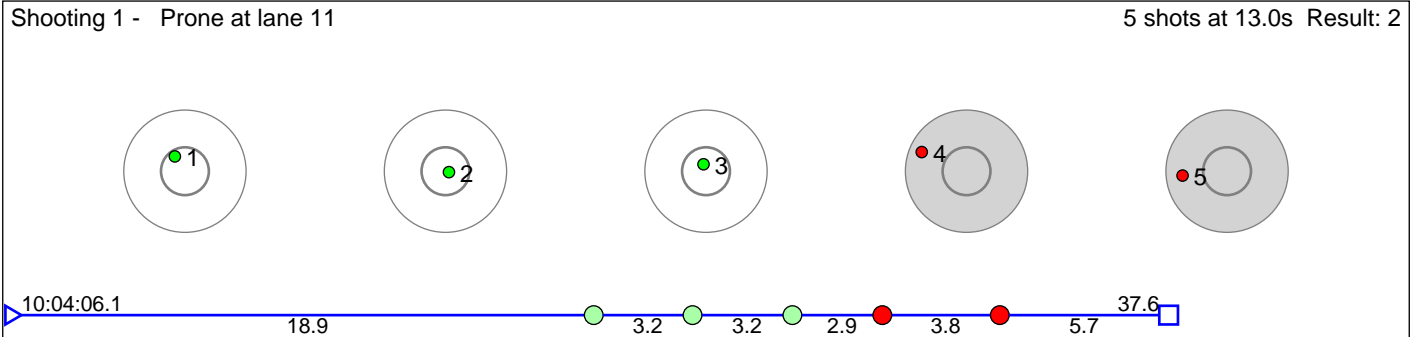

53 Maudal-Sævland Elvira

Figgjo IL

Result: 2

Disclaimer:

These results are unofficial since only the final output from the timing system can provide complete and correct competition results. The graphic plot of each series, presents the location of the shots on each of the five targets. Please observe that the accuracy of the plotting has some limitations due to image resolution and/or printer quality.