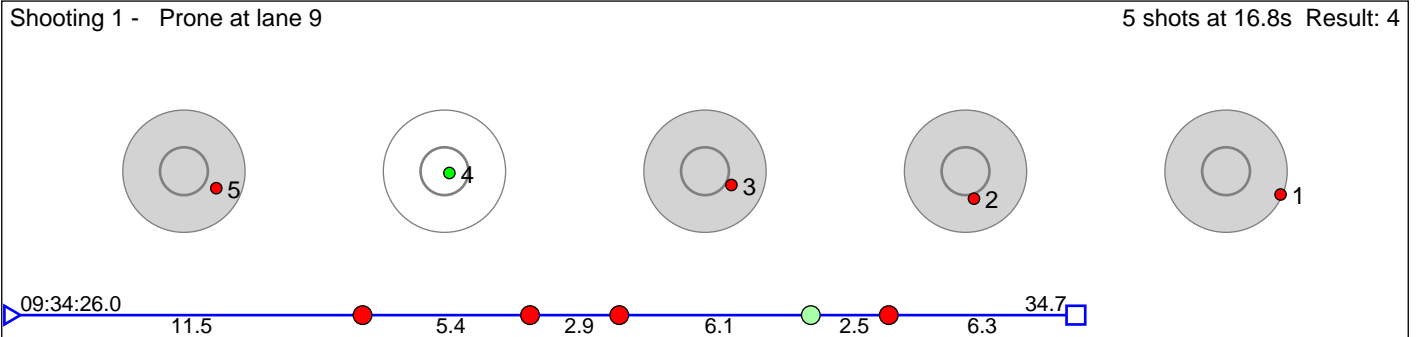

# 21 Dalsmo Andreas

Froland IL

Result: 8

**Disclaimer:**

These results are unofficial since only the final output from the timing system can provide complete and correct competition results. The graphic plot of each series, presents the location of the shots on each of the five targets. Please observe that the accuracy of the plotting has some limitations due to image resolution and/or printer quality.

# 22 Lindskog Audun

Idrettslaget Dyre Vaa

Result: 7

**Disclaimer:**

These results are unofficial since only the final output from the timing system can provide complete and correct competition results. The graphic plot of each series, presents the location of the shots on each of the five targets. Please observe that the accuracy of the plotting has some limitations due to image resolution and/or printer quality.

## 23 Brask-Fiborg Matheo

Try, Idrettslaget

Result: 5

**Disclaimer:**

These results are unofficial since only the final output from the timing system can provide complete and correct competition results. The graphic plot of each series, presents the location of the shots on each of the five targets. Please observe that the accuracy of the plotting has some limitations due to image resolution and/or printer quality.