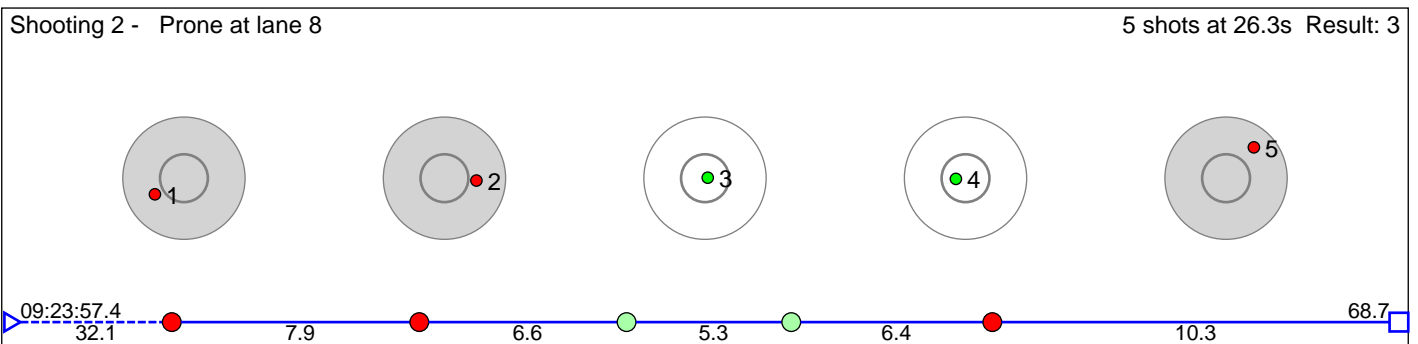

## 6 Sørum Mille Lybeck

Østre Toten Skilag

Result: 8

**Disclaimer:**

These results are unofficial since only the final output from the timing system can provide complete and correct competition results. The graphic plot of each series, presents the location of the shots on each of the five targets. Please observe that the accuracy of the plotting has some limitations due to image resolution and/or printer quality.

# 7 Frigstad Lydia

Øvrebø IL

Result: 8

**Disclaimer:**

These results are unofficial since only the final output from the timing system can provide complete and correct competition results. The graphic plot of each series, presents the location of the shots on each of the five targets. Please observe that the accuracy of the plotting has some limitations due to image resolution and/or printer quality.

# 8 Måkestad Ronja

Kvam Langrenn- og Skiskyttarklubb

Result: 6

**Disclaimer:**

These results are unofficial since only the final output from the timing system can provide complete and correct competition results. The graphic plot of each series, presents the location of the shots on each of the five targets. Please observe that the accuracy of the plotting has some limitations due to image resolution and/or printer quality.