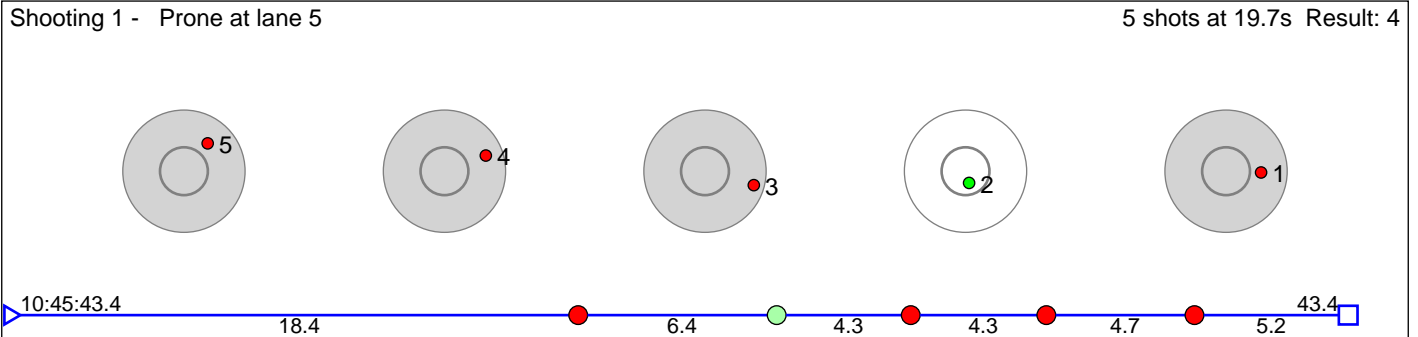

89 Brødbøl Jon Are Aasen

Austmarka IL

Result: 9

Disclaimer:

These results are unofficial since only the final output from the timing system can provide complete and correct competition results. The graphic plot of each series, presents the location of the shots on each of the five targets. Please observe that the accuracy of the plotting has some limitations due to image resolution and/or printer quality.