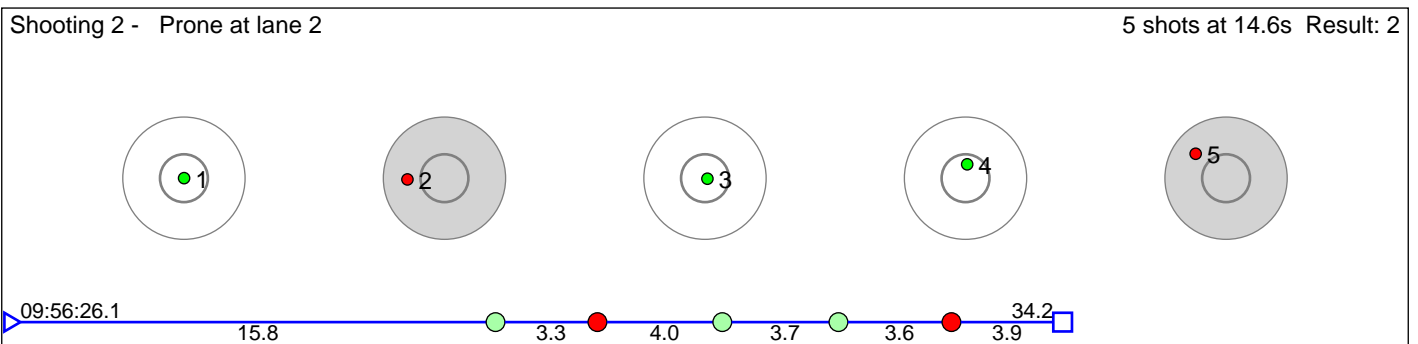

30 Såkvitne Arild Augustin Kjørmo

Tonstad IL

Result: 6

Disclaimer:

These results are unofficial since only the final output from the timing system can provide complete and correct competition results. The graphic plot of each series, presents the location of the shots on each of the five targets. Please observe that the accuracy of the plotting has some limitations due to image resolution and/or printer quality.