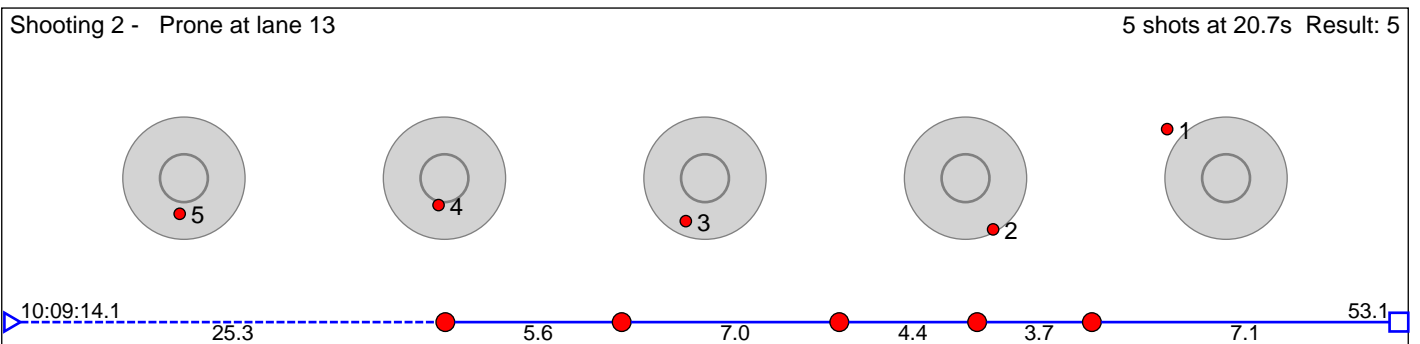

55 Steinbakk Hedda

Figgjo IL

Result: 7

Disclaimer:

These results are unofficial since only the final output from the timing system can provide complete and correct competition results. The graphic plot of each series, presents the location of the shots on each of the five targets. Please observe that the accuracy of the plotting has some limitations due to image resolution and/or printer quality.