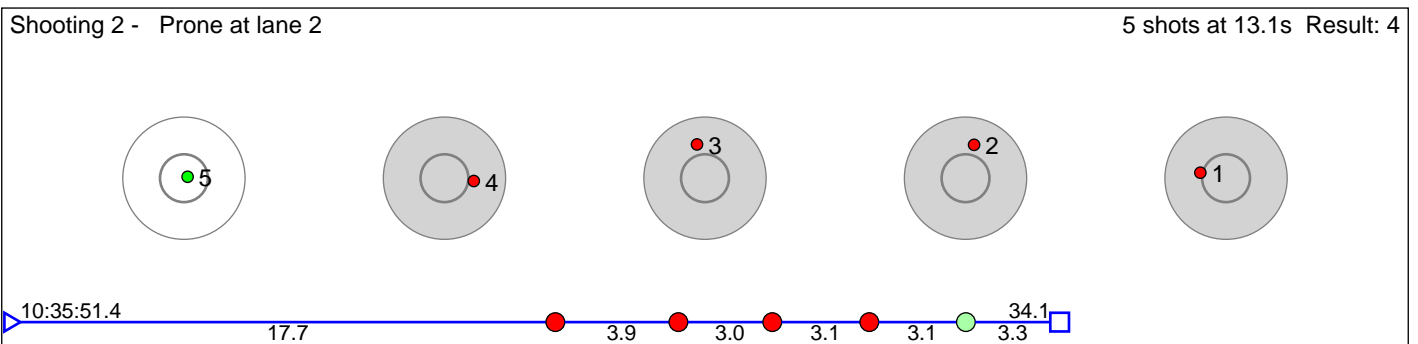

72 Holland-Tuvsjøen Caroline

Asker Skiklubb

Result: 6

Disclaimer:

These results are unofficial since only the final output from the timing system can provide complete and correct competition results. The graphic plot of each series, presents the location of the shots on each of the five targets. Please observe that the accuracy of the plotting has some limitations due to image resolution and/or printer quality.