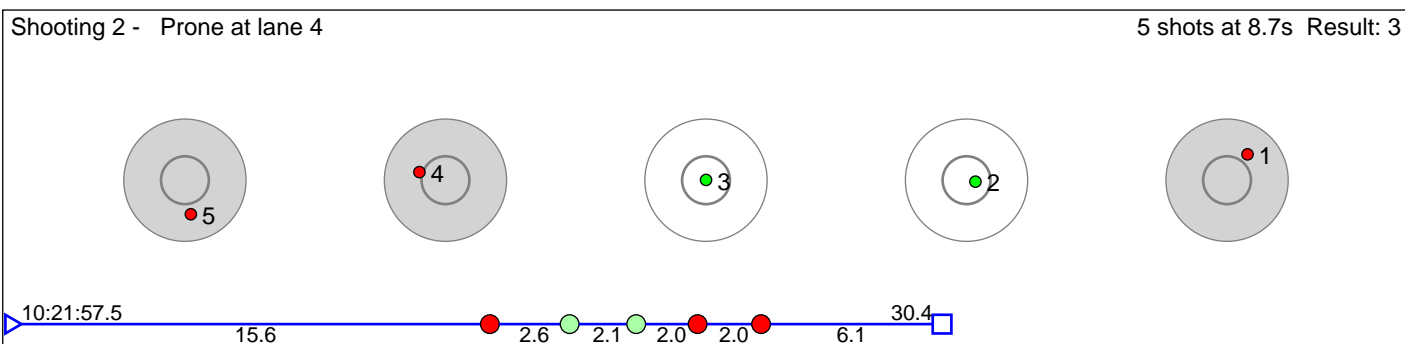

60 Gigstad-Bergene Eline

Skrautvål IL

Result: 5

Disclaimer:

These results are unofficial since only the final output from the timing system can provide complete and correct competition results. The graphic plot of each series, presents the location of the shots on each of the five targets. Please observe that the accuracy of the plotting has some limitations due to image resolution and/or printer quality.