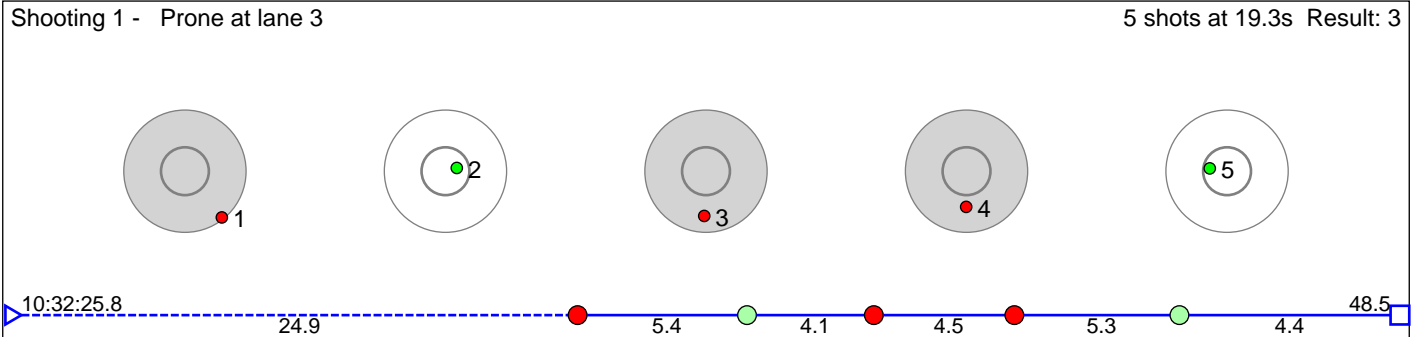

73 Teksle Anne

Fyresdal Skiskytterlag

Result: 5

Disclaimer:

These results are unofficial since only the final output from the timing system can provide complete and correct competition results. The graphic plot of each series, presents the location of the shots on each of the five targets. Please observe that the accuracy of the plotting has some limitations due to image resolution and/or printer quality.