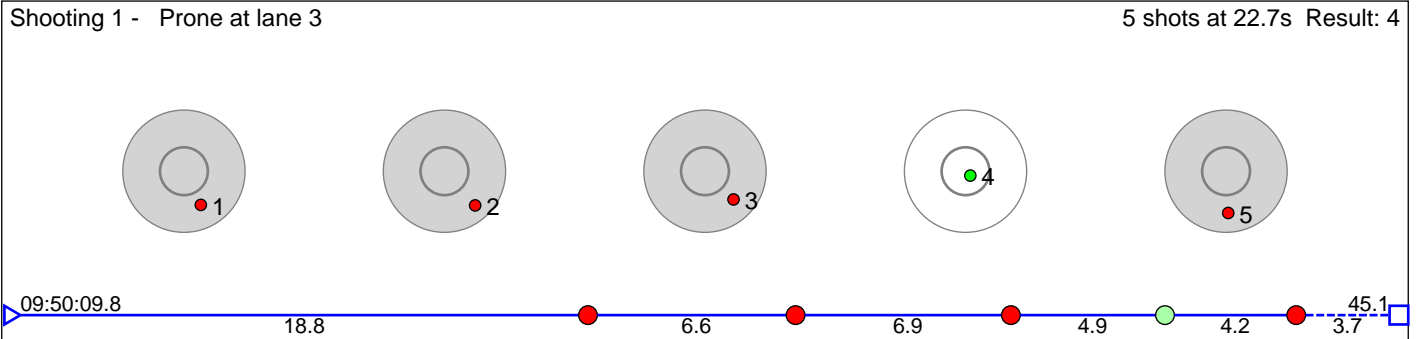

31 Kile Johann Gauslå

Birkenes IL

Result: 6

Disclaimer:

These results are unofficial since only the final output from the timing system can provide complete and correct competition results. The graphic plot of each series, presents the location of the shots on each of the five targets. Please observe that the accuracy of the plotting has some limitations due to image resolution and/or printer quality.