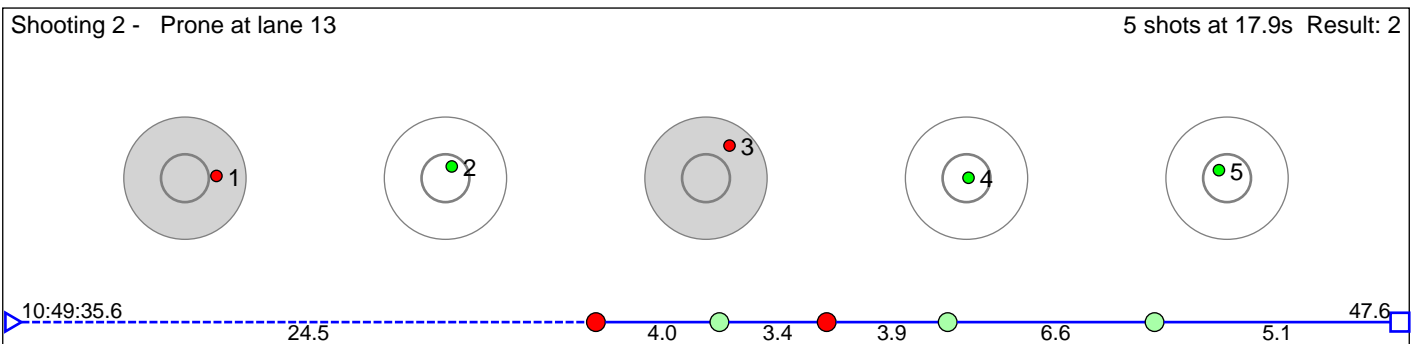

97 Lundvall Håkon Auale

Froland IL

Result: 5

Disclaimer:

These results are unofficial since only the final output from the timing system can provide complete and correct competition results. The graphic plot of each series, presents the location of the shots on each of the five targets. Please observe that the accuracy of the plotting has some limitations due to image resolution and/or printer quality.