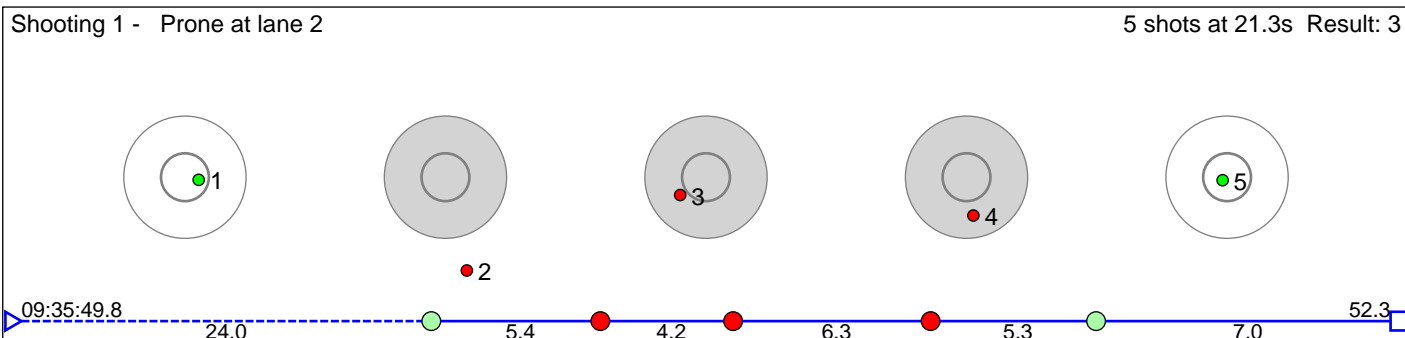

16 Tjøstheim Hanna

Sandnes og Gjesdal SSL

Result: 7

Disclaimer:

These results are unofficial since only the final output from the timing system can provide complete and correct competition results. The graphic plot of each series, presents the location of the shots on each of the five targets. Please observe that the accuracy of the plotting has some limitations due to image resolution and/or printer quality.