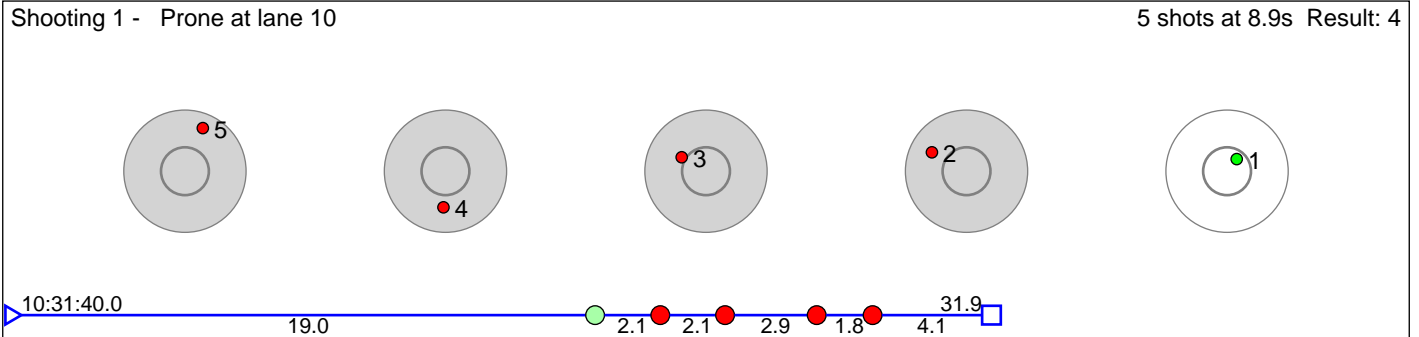

80 Koksvik Fredrik

Figgjo IL

Result: 6

Disclaimer:

These results are unofficial since only the final output from the timing system can provide complete and correct competition results. The graphic plot of each series, presents the location of the shots on each of the five targets. Please observe that the accuracy of the plotting has some limitations due to image resolution and/or printer quality.