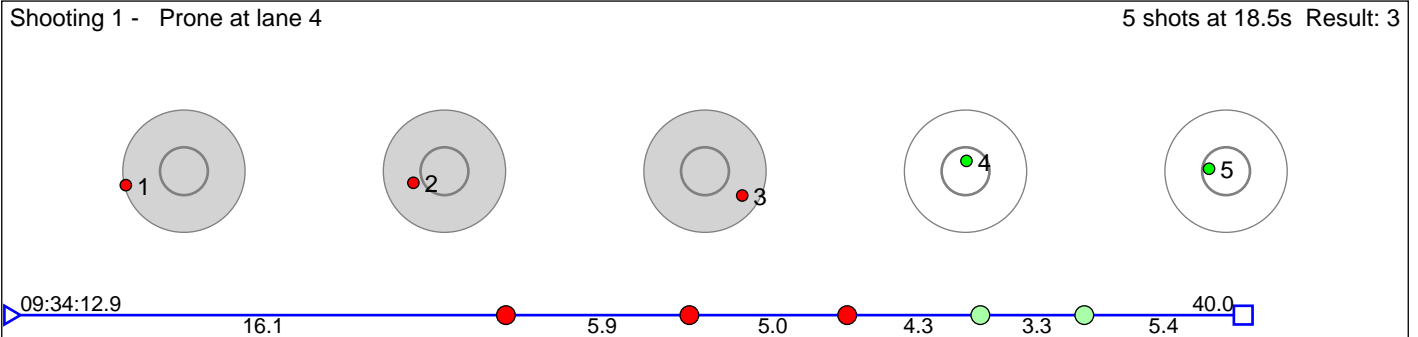

# 17 Mykland Ingrid Heskestad

Øvrebø IL

Result: 6

**Disclaimer:**

These results are unofficial since only the final output from the timing system can provide complete and correct competition results. The graphic plot of each series, presents the location of the shots on each of the five targets. Please observe that the accuracy of the plotting has some limitations due to image resolution and/or printer quality.

# 18 Simonsen Oda Øyo

Geilo IL

Result: 5

**Disclaimer:**

These results are unofficial since only the final output from the timing system can provide complete and correct competition results. The graphic plot of each series, presents the location of the shots on each of the five targets. Please observe that the accuracy of the plotting has some limitations due to image resolution and/or printer quality.