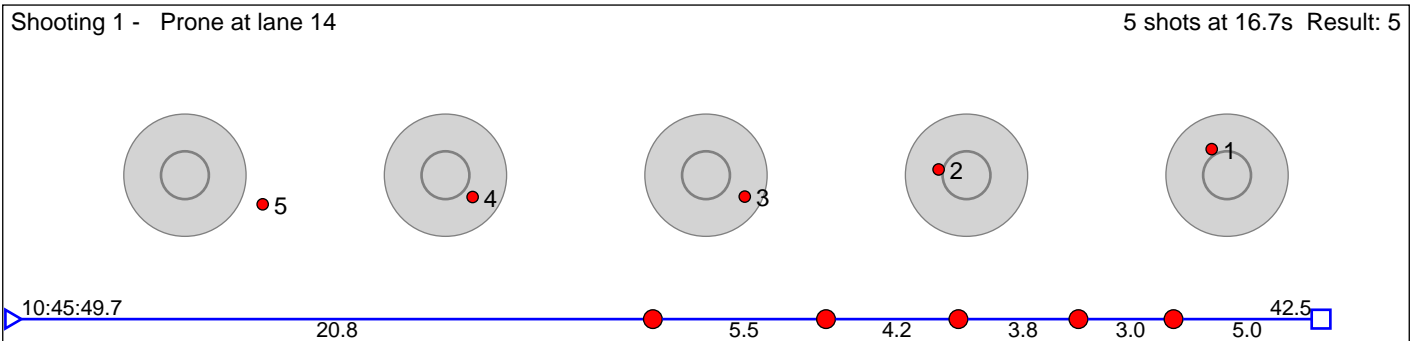

# 98 Noraberg Markus

Seljord Idrettslag

Result: 8

**Disclaimer:**

These results are unofficial since only the final output from the timing system can provide complete and correct competition results. The graphic plot of each series, presents the location of the shots on each of the five targets. Please observe that the accuracy of the plotting has some limitations due to image resolution and/or printer quality.