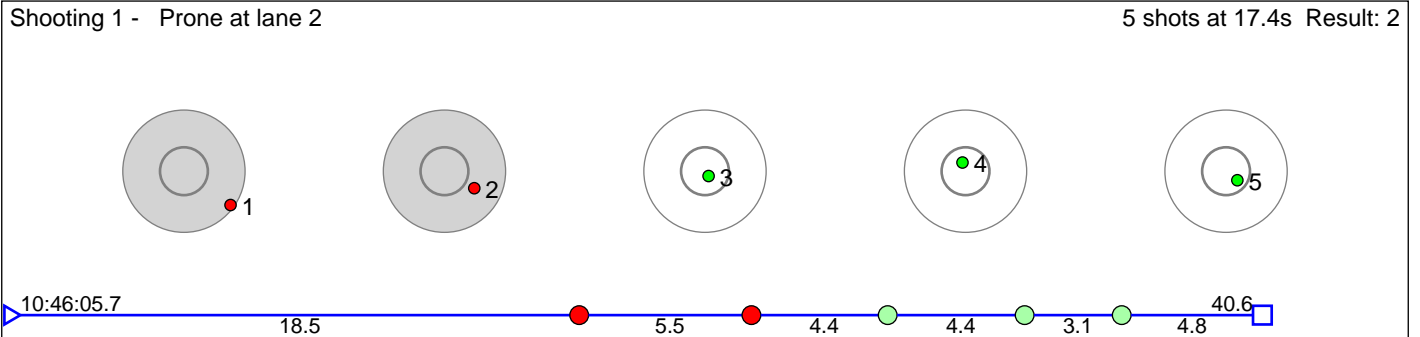

86 Danielsen Vetle Bugge

Tinn Skiskytterlag

Result: 2

Disclaimer:

These results are unofficial since only the final output from the timing system can provide complete and correct competition results. The graphic plot of each series, presents the location of the shots on each of the five targets. Please observe that the accuracy of the plotting has some limitations due to image resolution and/or printer quality.