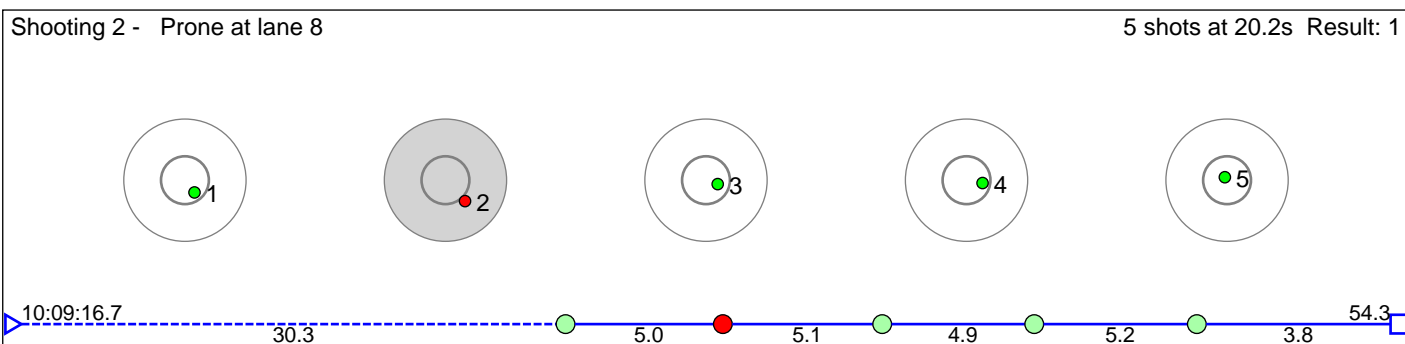

# 47 Svela Marie Utheim

Figgjo IL

Result: 8

**Disclaimer:**

These results are unofficial since only the final output from the timing system can provide complete and correct competition results. The graphic plot of each series, presents the location of the shots on each of the five targets. Please observe that the accuracy of the plotting has some limitations due to image resolution and/or printer quality.

# 48 Løvdal Maren

Øvrebø IL

Result: 3

**Disclaimer:**

These results are unofficial since only the final output from the timing system can provide complete and correct competition results. The graphic plot of each series, presents the location of the shots on each of the five targets. Please observe that the accuracy of the plotting has some limitations due to image resolution and/or printer quality.

# 50 Andersen Synne Engen

Skrautvål IL

Result: 6

**Disclaimer:**

These results are unofficial since only the final output from the timing system can provide complete and correct competition results. The graphic plot of each series, presents the location of the shots on each of the five targets. Please observe that the accuracy of the plotting has some limitations due to image resolution and/or printer quality.