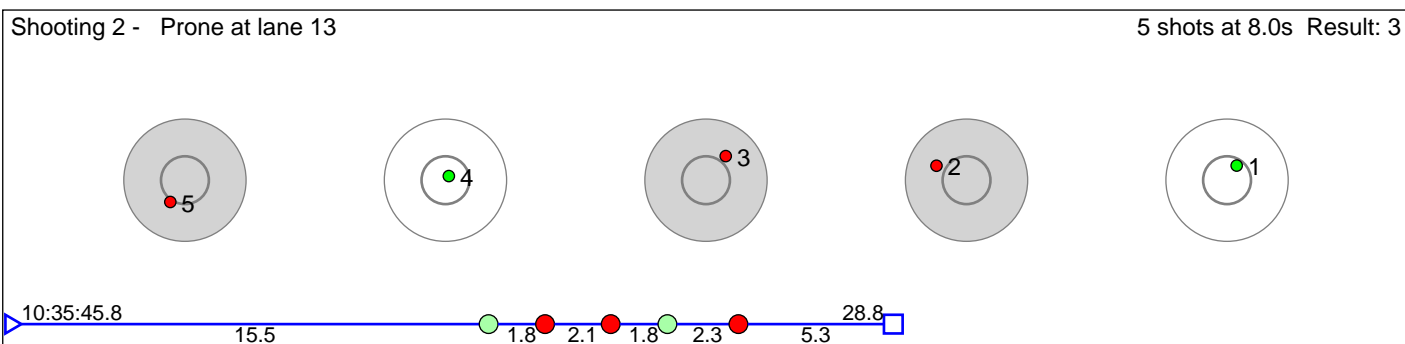

83 Rasdal Eskil Garvik

Figgjo IL

Result: 8

Disclaimer:

These results are unofficial since only the final output from the timing system can provide complete and correct competition results. The graphic plot of each series, presents the location of the shots on each of the five targets. Please observe that the accuracy of the plotting has some limitations due to image resolution and/or printer quality.