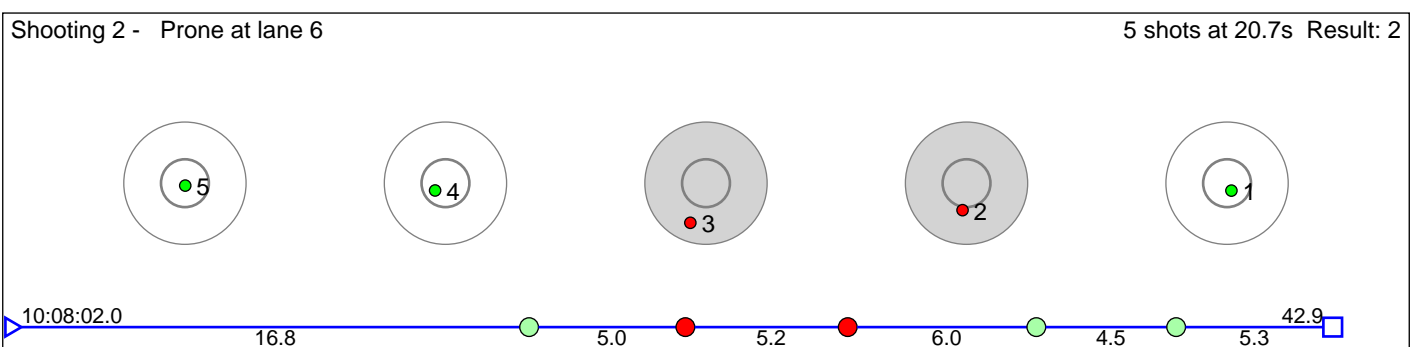

48 Løvdal Maren

Øvrebø IL

Result: 3

Disclaimer:

These results are unofficial since only the final output from the timing system can provide complete and correct competition results. The graphic plot of each series, presents the location of the shots on each of the five targets. Please observe that the accuracy of the plotting has some limitations due to image resolution and/or printer quality.