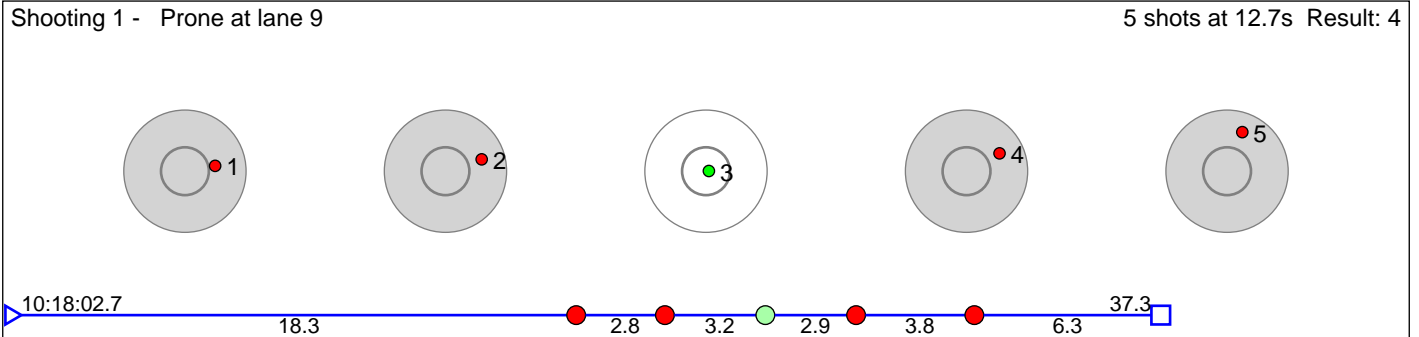

# 64 Jøsang Ingeborg

Sandnes og Gjesdal SSL

Result: 5

**Disclaimer:**

These results are unofficial since only the final output from the timing system can provide complete and correct competition results. The graphic plot of each series, presents the location of the shots on each of the five targets. Please observe that the accuracy of the plotting has some limitations due to image resolution and/or printer quality.

# 65 Rasdal Emma Garvik

Figgjo IL

Result: 7

**Disclaimer:**

These results are unofficial since only the final output from the timing system can provide complete and correct competition results. The graphic plot of each series, presents the location of the shots on each of the five targets. Please observe that the accuracy of the plotting has some limitations due to image resolution and/or printer quality.