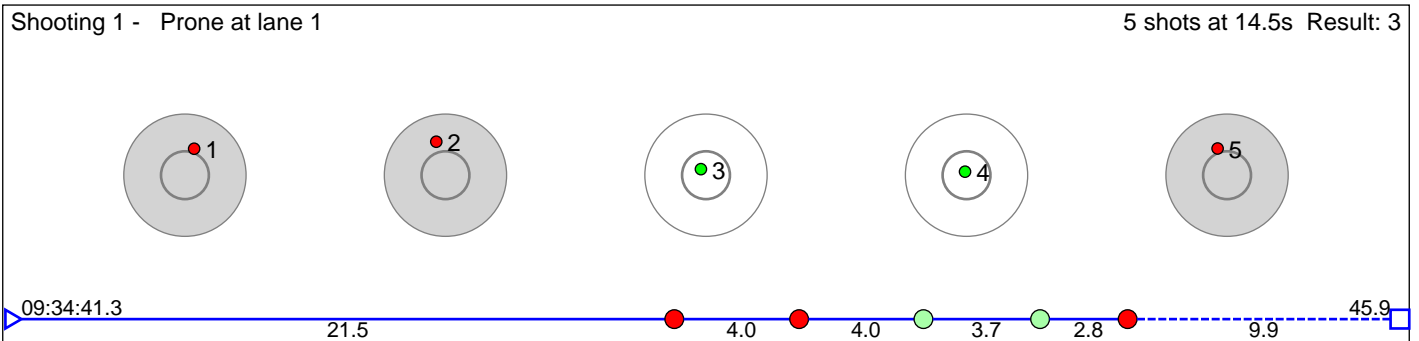

15 Aanesen Tomine Haugeplass

Birkenes IL

Result: 6

Disclaimer:

These results are unofficial since only the final output from the timing system can provide complete and correct competition results. The graphic plot of each series, presents the location of the shots on each of the five targets. Please observe that the accuracy of the plotting has some limitations due to image resolution and/or printer quality.