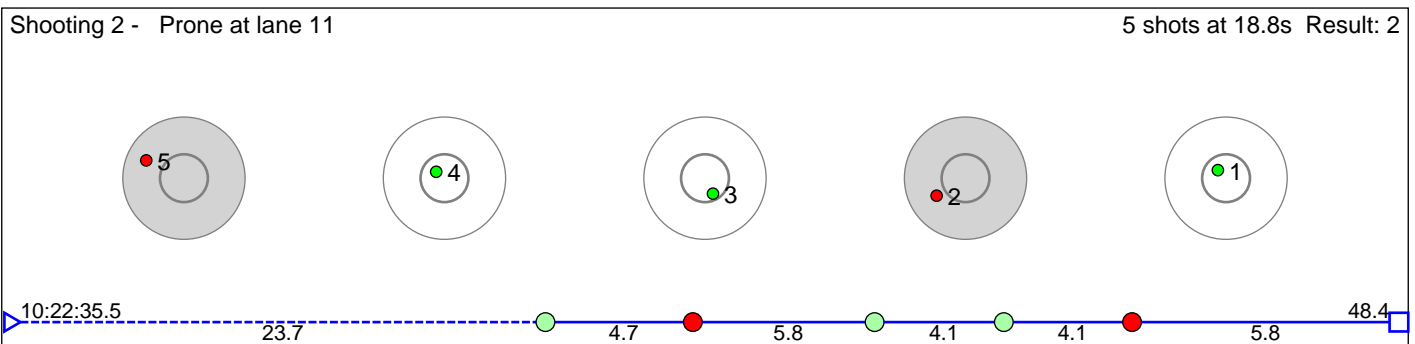

67 Rokkonesløkk Eileen

Rennebu IL

Result: 3

Disclaimer:

These results are unofficial since only the final output from the timing system can provide complete and correct competition results. The graphic plot of each series, presents the location of the shots on each of the five targets. Please observe that the accuracy of the plotting has some limitations due to image resolution and/or printer quality.