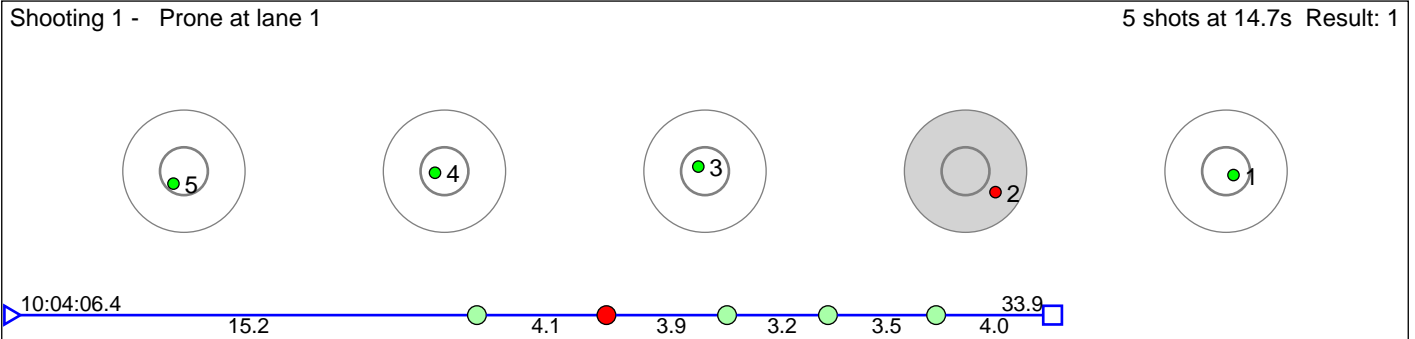

43 Bjerkås Ragnhild Nygård

Rennebu IL

Result: 5

Disclaimer:

These results are unofficial since only the final output from the timing system can provide complete and correct competition results. The graphic plot of each series, presents the location of the shots on each of the five targets. Please observe that the accuracy of the plotting has some limitations due to image resolution and/or printer quality.