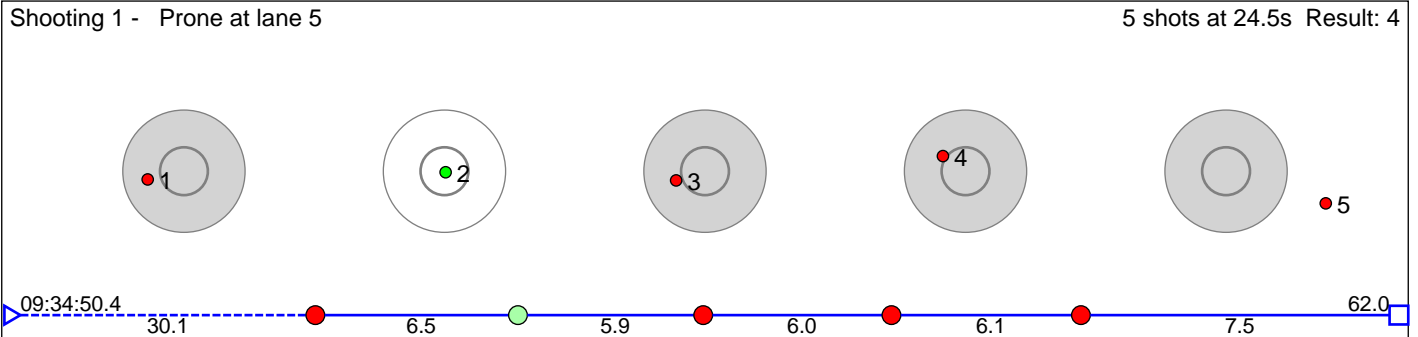

# 17 Mykland Ingrid Heskestad

Øvrebø IL

Result: 6

**Disclaimer:**

These results are unofficial since only the final output from the timing system can provide complete and correct competition results. The graphic plot of each series, presents the location of the shots on each of the five targets. Please observe that the accuracy of the plotting has some limitations due to image resolution and/or printer quality.

# 18 Simonsen Oda Øyo

Geilo IL

Result: 5

**Disclaimer:**

These results are unofficial since only the final output from the timing system can provide complete and correct competition results. The graphic plot of each series, presents the location of the shots on each of the five targets. Please observe that the accuracy of the plotting has some limitations due to image resolution and/or printer quality.

# 19 Bratsberg-Aamlid Elias

Fyresdal Skiskytterlag

Result: 8

**Disclaimer:**

These results are unofficial since only the final output from the timing system can provide complete and correct competition results. The graphic plot of each series, presents the location of the shots on each of the five targets. Please observe that the accuracy of the plotting has some limitations due to image resolution and/or printer quality.