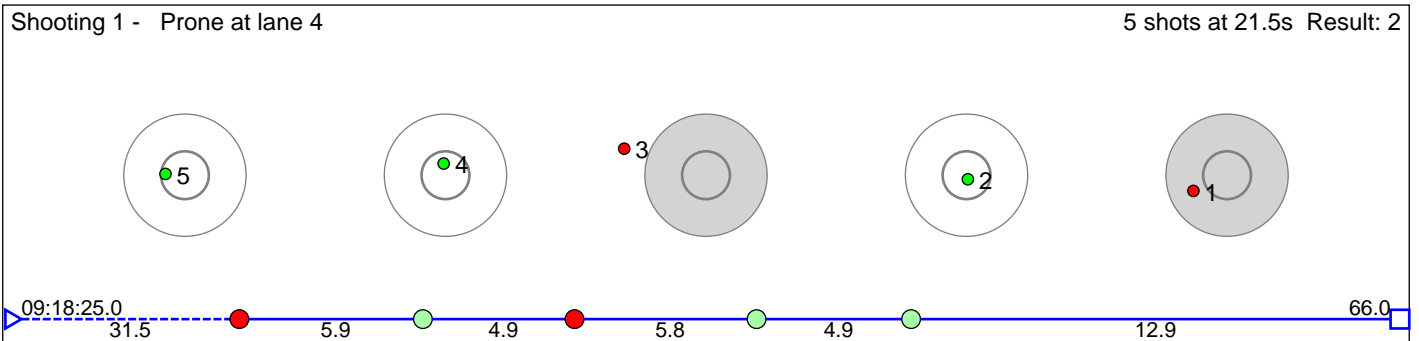

These results are unofficial since only the final output from the timing system can provide complete and correct competition results. The graphic plot of each series, presents the location of the shots on each of the five targets. Please observe that the accuracy of the plotting has some limitations due to image resolution and/or printer quality.

### 3 Haakonsen Alma Haavaag

Asker Skiklubb

Result: 8

**Disclaimer:**

These results are unofficial since only the final output from the timing system can provide complete and correct competition results. The graphic plot of each series, presents the location of the shots on each of the five targets. Please observe that the accuracy of the plotting has some limitations due to image resolution and/or printer quality.

## 4 Bergene Selma Gigstad

Skrautvål IL

Result: 2

**Disclaimer:**

These results are unofficial since only the final output from the timing system can provide complete and correct competition results. The graphic plot of each series, presents the location of the shots on each of the five targets. Please observe that the accuracy of the plotting has some limitations due to image resolution and/or printer quality.