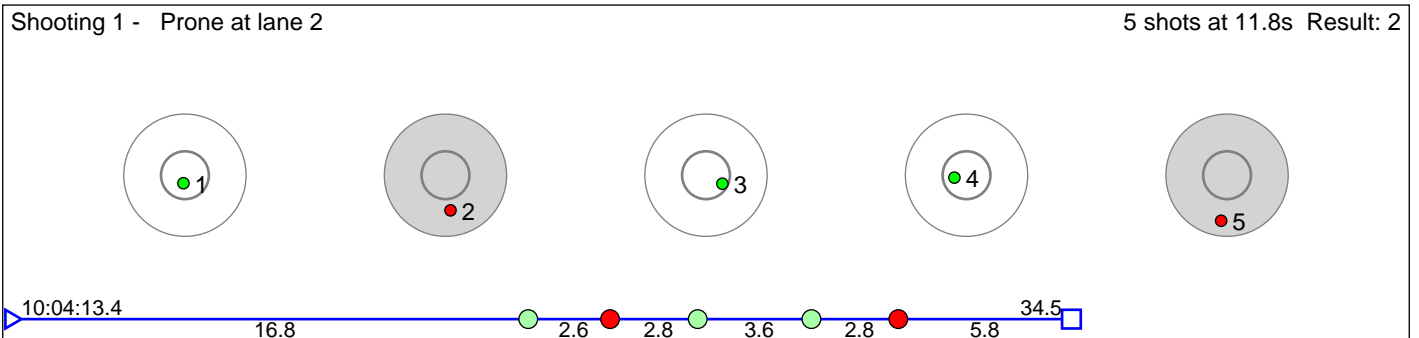

44 Halvorsen Ingeborg Henanger

Hålandsdal IL

Result: 6

Disclaimer:

These results are unofficial since only the final output from the timing system can provide complete and correct competition results. The graphic plot of each series, presents the location of the shots on each of the five targets. Please observe that the accuracy of the plotting has some limitations due to image resolution and/or printer quality.