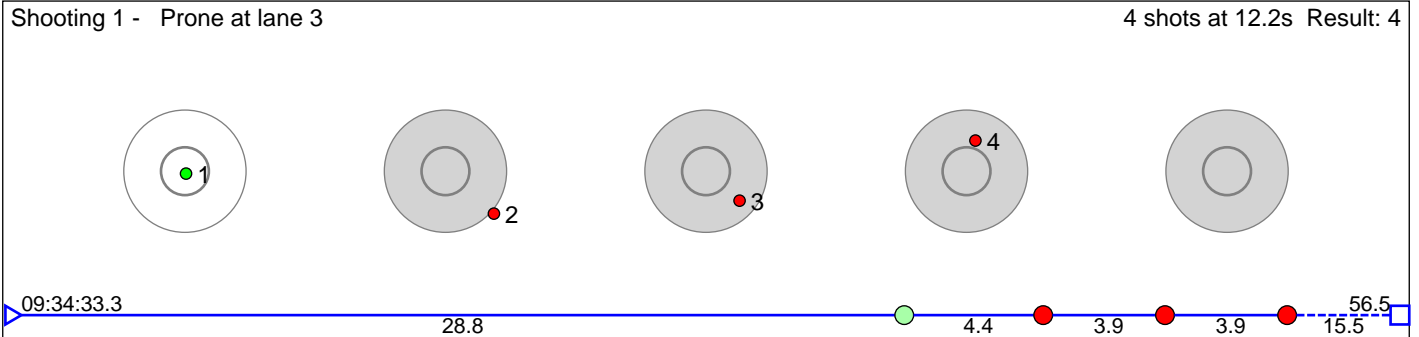

# 16 Tjøstheim Hanna

Sandnes og Gjesdal SSL

Result: 7

**Disclaimer:**

These results are unofficial since only the final output from the timing system can provide complete and correct competition results. The graphic plot of each series, presents the location of the shots on each of the five targets. Please observe that the accuracy of the plotting has some limitations due to image resolution and/or printer quality.

# 17 Mykland Ingrid Heskestad

Øvrebø IL

Result: 6

**Disclaimer:**

These results are unofficial since only the final output from the timing system can provide complete and correct competition results. The graphic plot of each series, presents the location of the shots on each of the five targets. Please observe that the accuracy of the plotting has some limitations due to image resolution and/or printer quality.