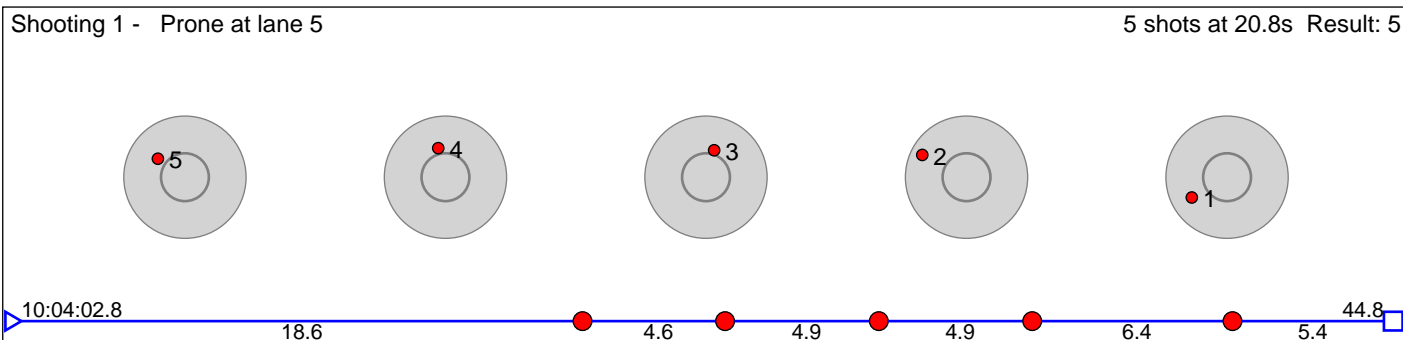

# 46 Mccarthy Hannah

Asker Skiklubb

Result: 8

**Disclaimer:**

These results are unofficial since only the final output from the timing system can provide complete and correct competition results. The graphic plot of each series, presents the location of the shots on each of the five targets. Please observe that the accuracy of the plotting has some limitations due to image resolution and/or printer quality.

# 47 Svela Marie Utheim

Figgjo IL

Result: 8

**Disclaimer:**

These results are unofficial since only the final output from the timing system can provide complete and correct competition results. The graphic plot of each series, presents the location of the shots on each of the five targets. Please observe that the accuracy of the plotting has some limitations due to image resolution and/or printer quality.