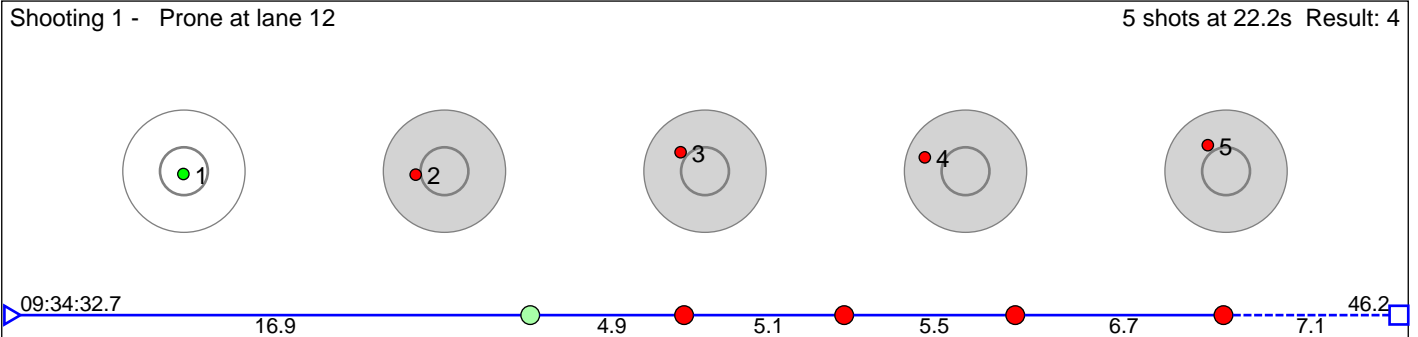

26 Tønderum Ola Jakobsen

Nordre Land IL

Result: 9

Disclaimer:

These results are unofficial since only the final output from the timing system can provide complete and correct competition results. The graphic plot of each series, presents the location of the shots on each of the five targets. Please observe that the accuracy of the plotting has some limitations due to image resolution and/or printer quality.