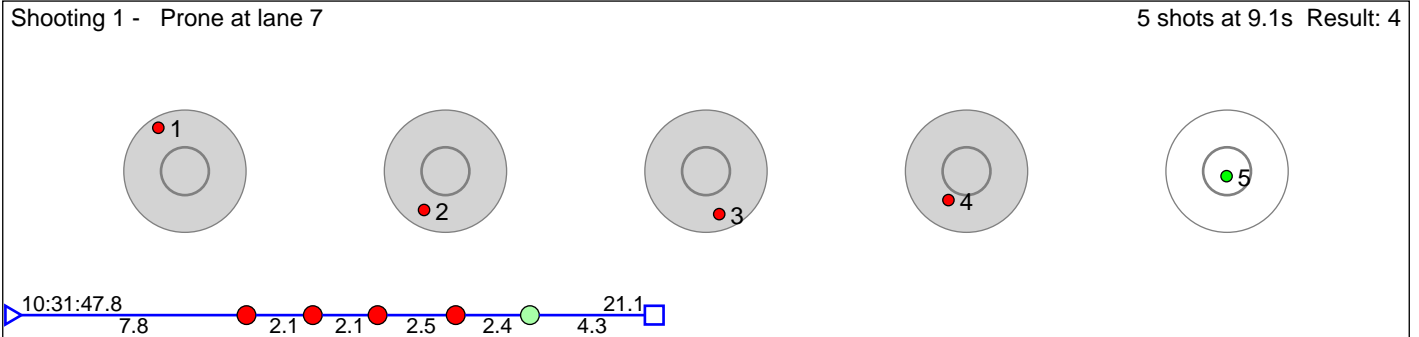

77 Sletvold Oskar

Figgjo IL

Result: 9

Disclaimer:

These results are unofficial since only the final output from the timing system can provide complete and correct competition results. The graphic plot of each series, presents the location of the shots on each of the five targets. Please observe that the accuracy of the plotting has some limitations due to image resolution and/or printer quality.