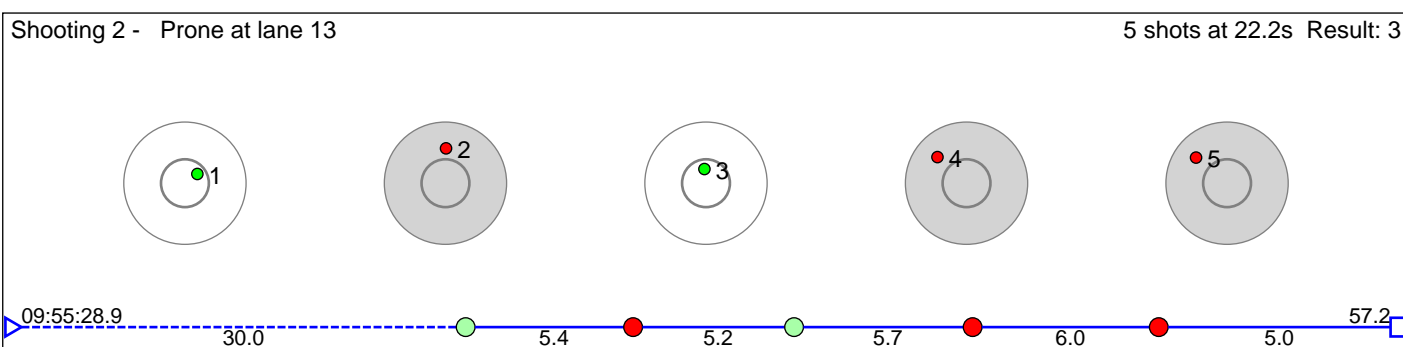

41 Apeland Simen Vassbotten

Idrettslaget Dyre Vaa

Result: 4

Disclaimer:

These results are unofficial since only the final output from the timing system can provide complete and correct competition results. The graphic plot of each series, presents the location of the shots on each of the five targets. Please observe that the accuracy of the plotting has some limitations due to image resolution and/or printer quality.