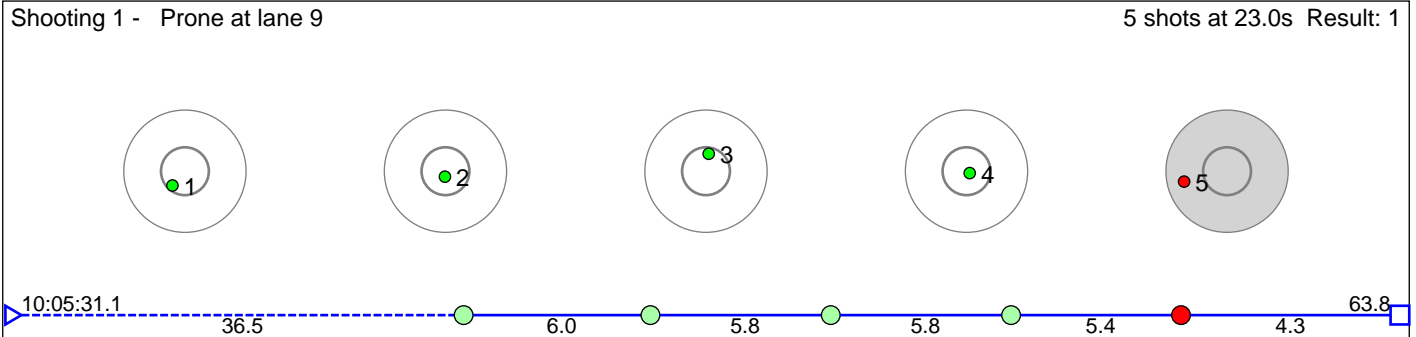

51 Möller Philomene

Kvam Langrenn- og Skiskyttarklubb

Result: 3

Disclaimer:

These results are unofficial since only the final output from the timing system can provide complete and correct competition results. The graphic plot of each series, presents the location of the shots on each of the five targets. Please observe that the accuracy of the plotting has some limitations due to image resolution and/or printer quality.