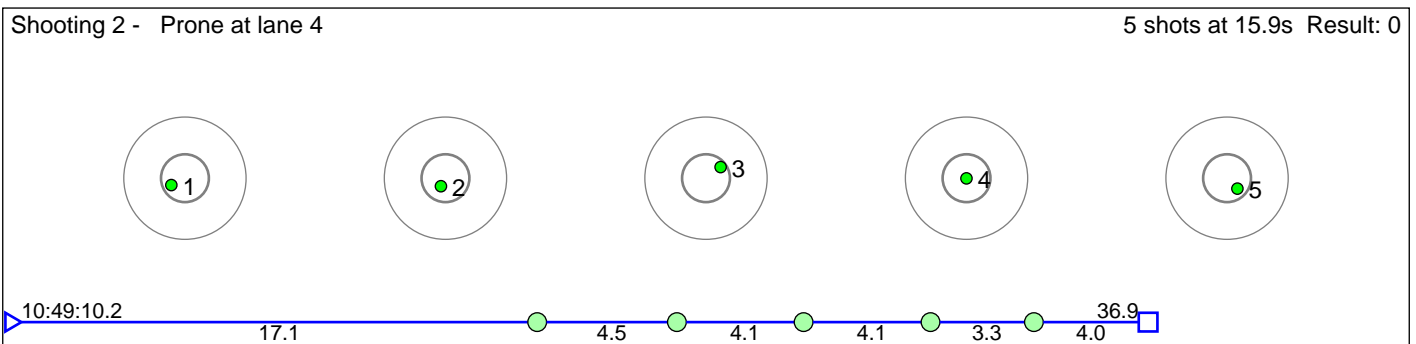

88 Simonsen Mikkel Øyo

Geilo IL

Result: 1

Disclaimer:

These results are unofficial since only the final output from the timing system can provide complete and correct competition results. The graphic plot of each series, presents the location of the shots on each of the five targets. Please observe that the accuracy of the plotting has some limitations due to image resolution and/or printer quality.