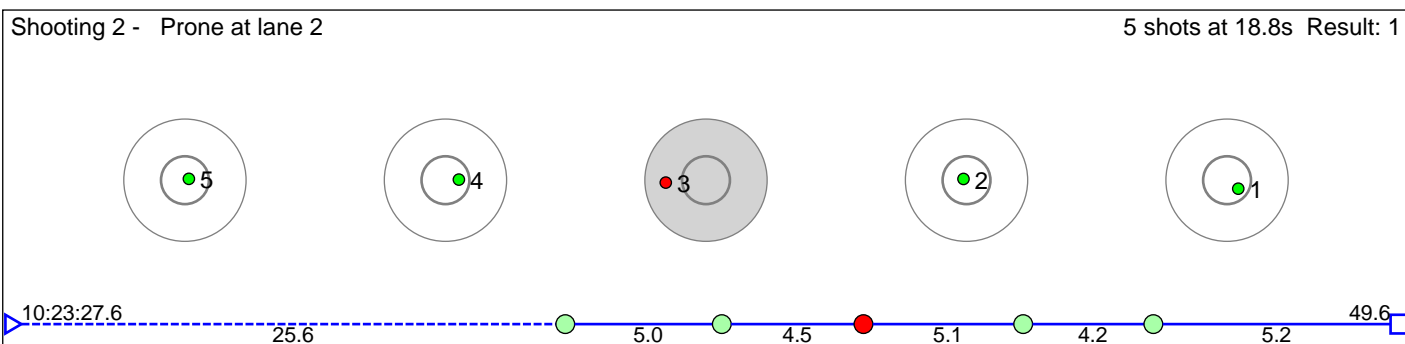

58 Fjærbu Maren Fidje

Froland IL

Result: 3

Disclaimer:

These results are unofficial since only the final output from the timing system can provide complete and correct competition results. The graphic plot of each series, presents the location of the shots on each of the five targets. Please observe that the accuracy of the plotting has some limitations due to image resolution and/or printer quality.