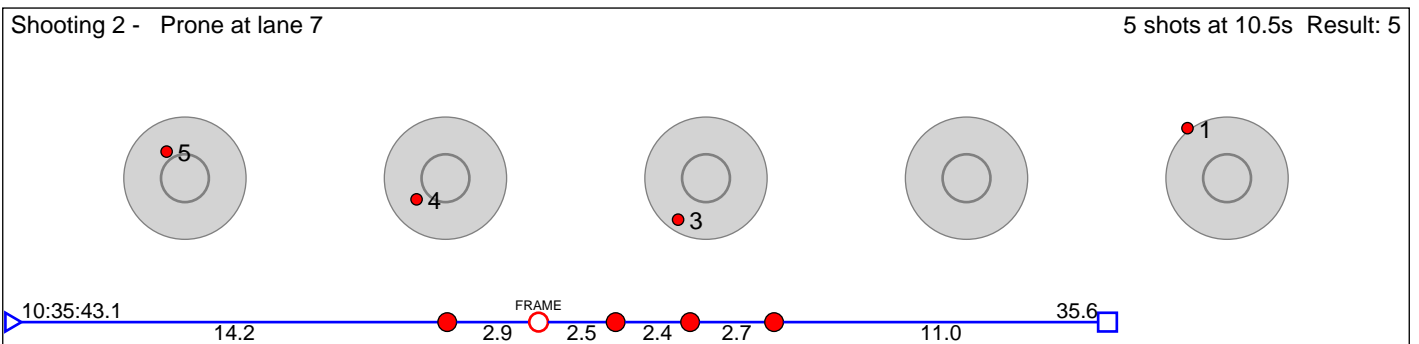

77 Sletvold Oskar

Figgjo IL

Result: 9

Disclaimer:

These results are unofficial since only the final output from the timing system can provide complete and correct competition results. The graphic plot of each series, presents the location of the shots on each of the five targets. Please observe that the accuracy of the plotting has some limitations due to image resolution and/or printer quality.