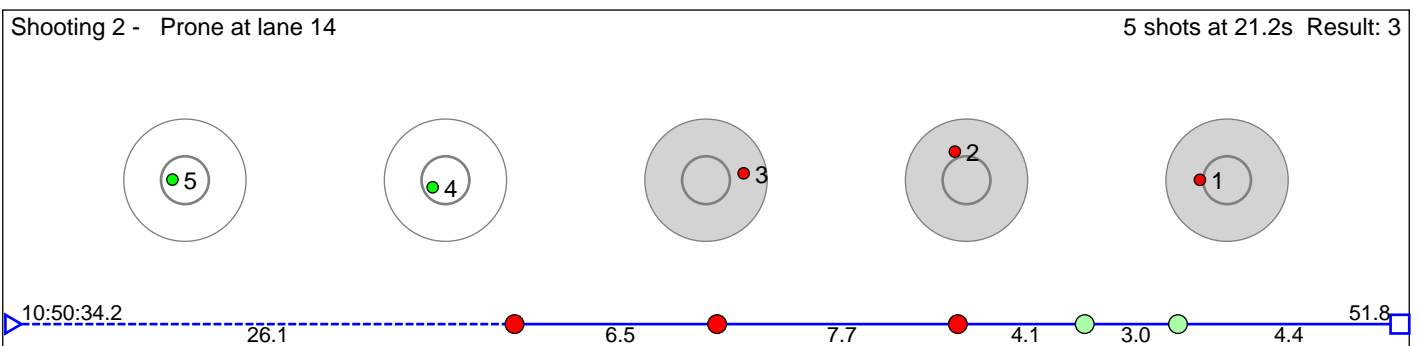

# 98 Noraberg Markus

Seljord Idrettslag

Result: 8

**Disclaimer:**

These results are unofficial since only the final output from the timing system can provide complete and correct competition results. The graphic plot of each series, presents the location of the shots on each of the five targets. Please observe that the accuracy of the plotting has some limitations due to image resolution and/or printer quality.