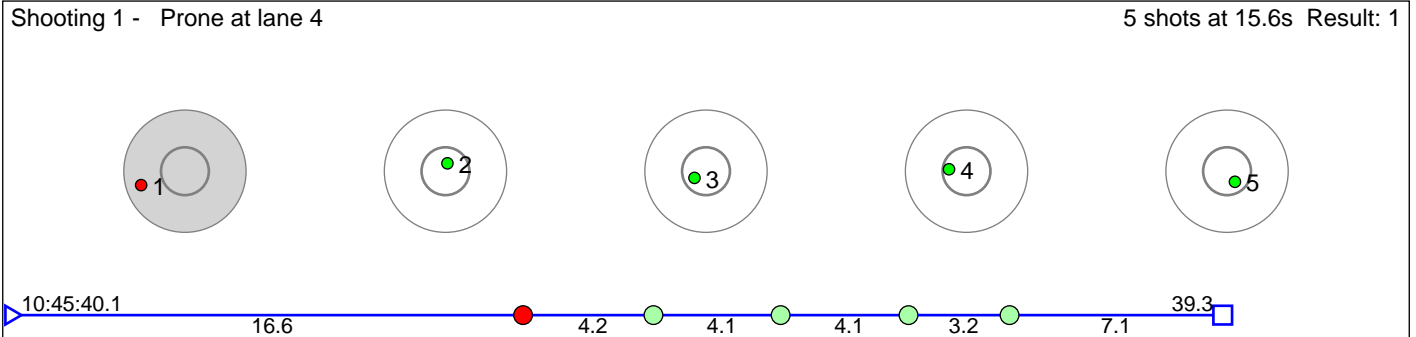

88 Simonsen Mikkel Øyo

Geilo IL

Result: 1

Disclaimer:

These results are unofficial since only the final output from the timing system can provide complete and correct competition results. The graphic plot of each series, presents the location of the shots on each of the five targets. Please observe that the accuracy of the plotting has some limitations due to image resolution and/or printer quality.