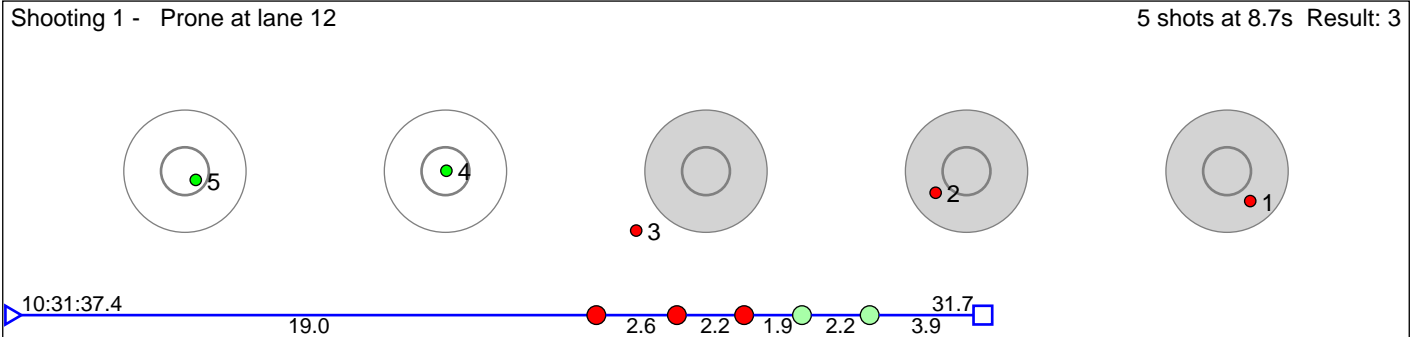

82 Golid Torjus Tveiten

Seljord Idrettslag

Result: 5

Disclaimer:

These results are unofficial since only the final output from the timing system can provide complete and correct competition results. The graphic plot of each series, presents the location of the shots on each of the five targets. Please observe that the accuracy of the plotting has some limitations due to image resolution and/or printer quality.