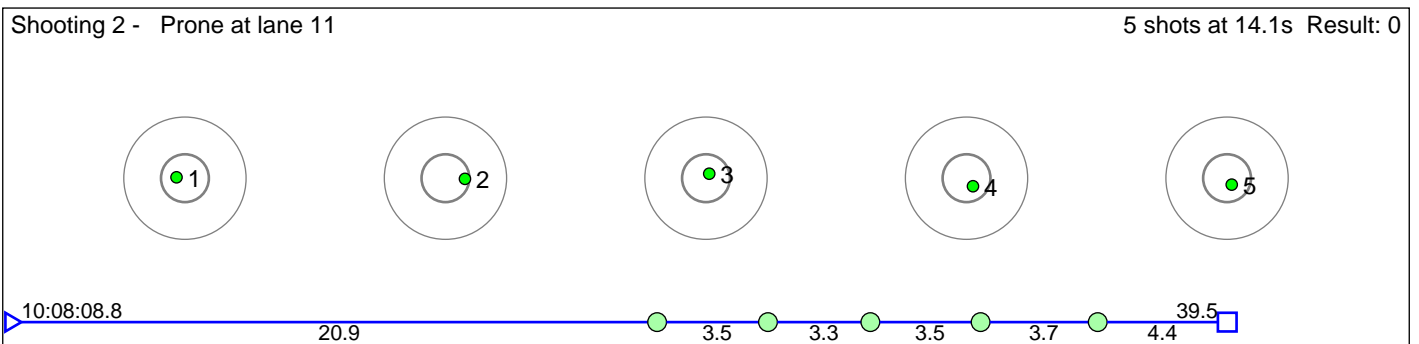

53 Maudal-Sævland Elvira

Figgjo IL

Result: 2

Disclaimer:

These results are unofficial since only the final output from the timing system can provide complete and correct competition results. The graphic plot of each series, presents the location of the shots on each of the five targets. Please observe that the accuracy of the plotting has some limitations due to image resolution and/or printer quality.