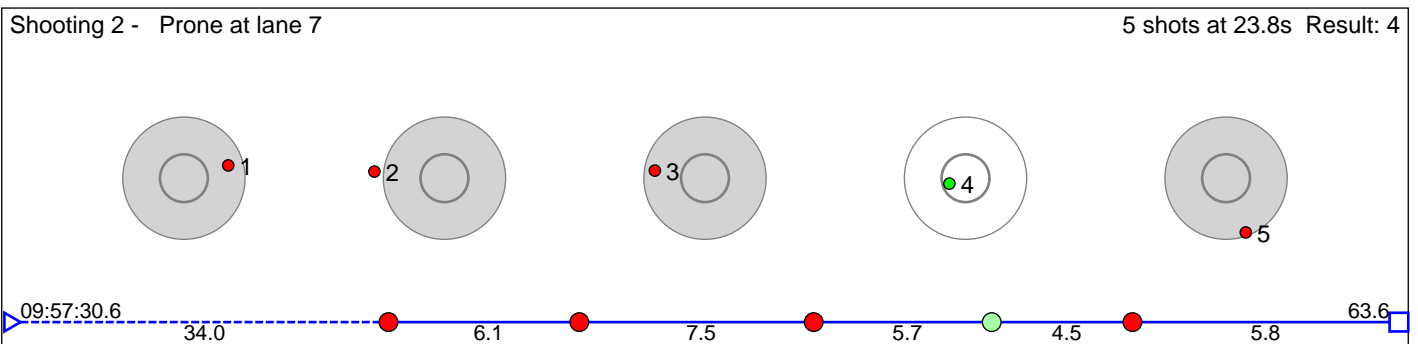

35 Möller Balthasar

Kvam Langrenn- og Skiskyttarklubb

Result: 9

Disclaimer:

These results are unofficial since only the final output from the timing system can provide complete and correct competition results. The graphic plot of each series, presents the location of the shots on each of the five targets. Please observe that the accuracy of the plotting has some limitations due to image resolution and/or printer quality.