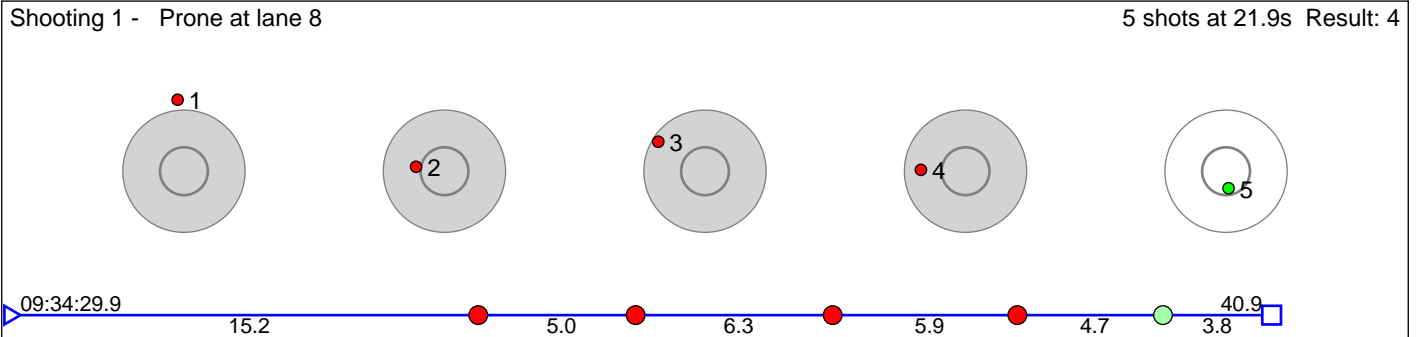

22 Lindskog Audun

Idrettslaget Dyre Vaa

Result: 7

Disclaimer:

These results are unofficial since only the final output from the timing system can provide complete and correct competition results. The graphic plot of each series, presents the location of the shots on each of the five targets. Please observe that the accuracy of the plotting has some limitations due to image resolution and/or printer quality.