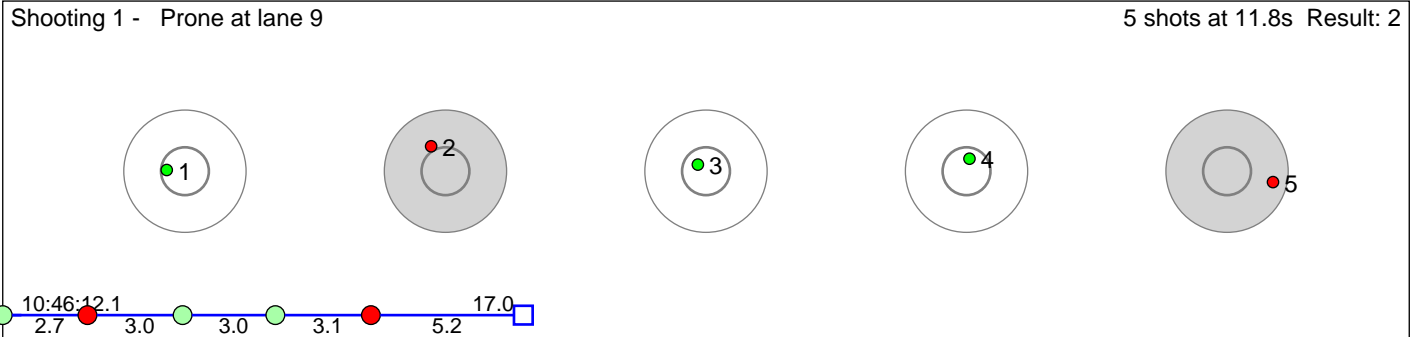

93 Gjerde Markus Loga

Froland IL

Result: 5

Disclaimer:

These results are unofficial since only the final output from the timing system can provide complete and correct competition results. The graphic plot of each series, presents the location of the shots on each of the five targets. Please observe that the accuracy of the plotting has some limitations due to image resolution and/or printer quality.