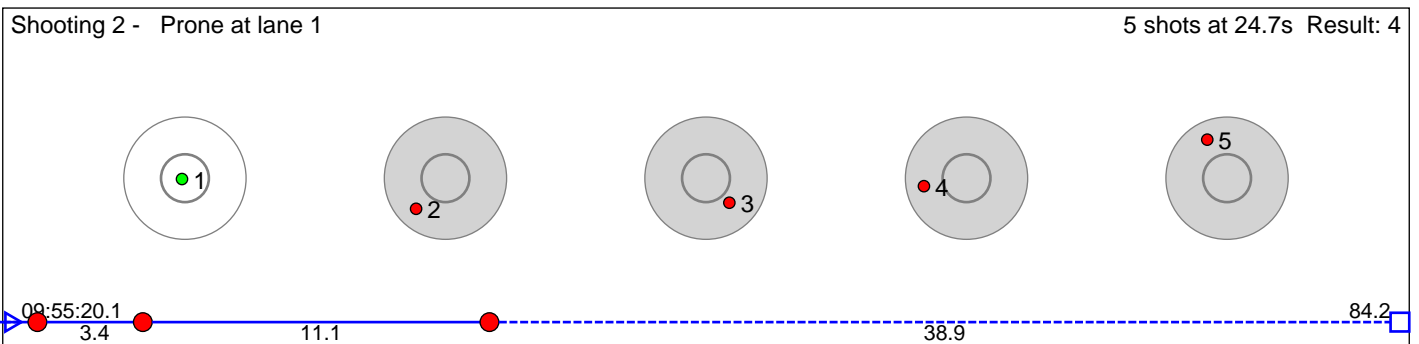

29 Kjørmo Filip

Tonstad IL

Result: 8

Disclaimer:

These results are unofficial since only the final output from the timing system can provide complete and correct competition results. The graphic plot of each series, presents the location of the shots on each of the five targets. Please observe that the accuracy of the plotting has some limitations due to image resolution and/or printer quality.