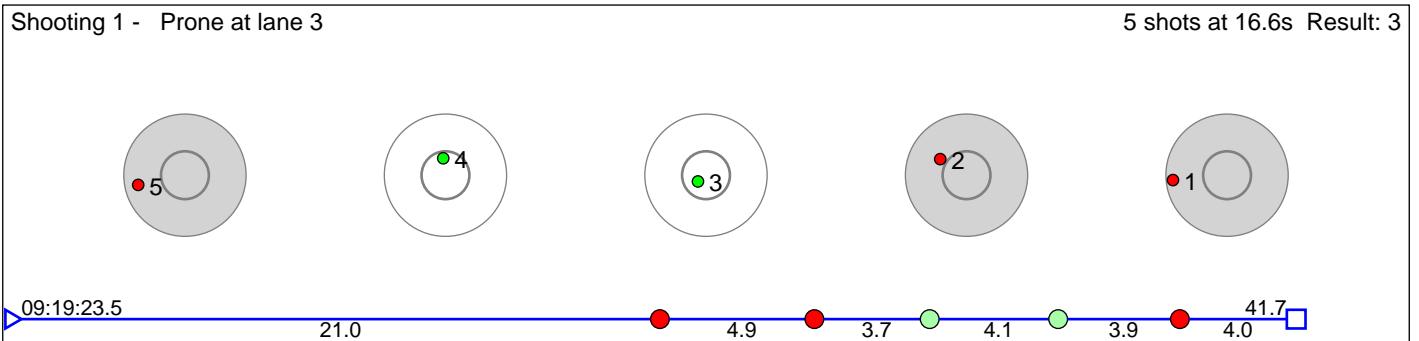

3 Haakonsen Alma Haavaag

Asker Skiklubb

Result: 8

Disclaimer:

These results are unofficial since only the final output from the timing system can provide complete and correct competition results. The graphic plot of each series, presents the location of the shots on each of the five targets. Please observe that the accuracy of the plotting has some limitations due to image resolution and/or printer quality.