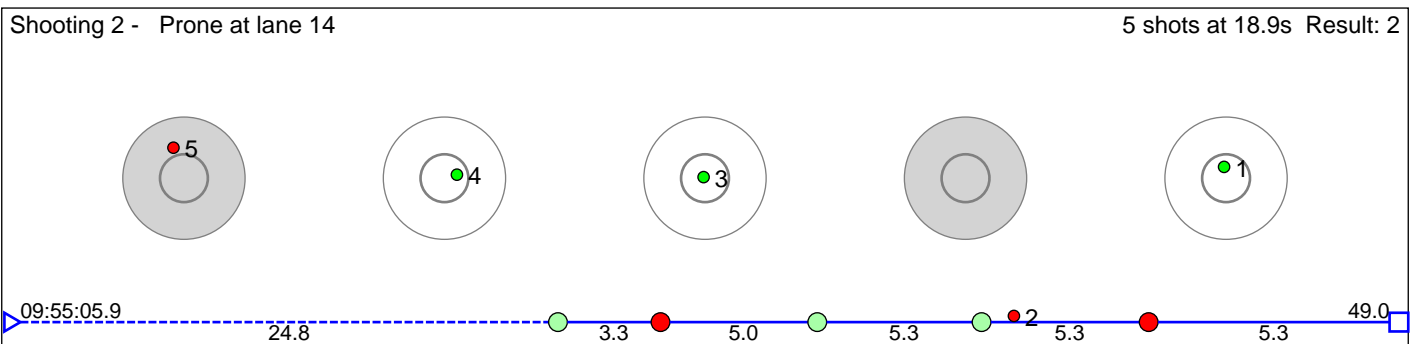

# 41 Apeland Simen Vassbotten

Idrettslaget Dyre Vaa

Result: 4

**Disclaimer:**

These results are unofficial since only the final output from the timing system can provide complete and correct competition results. The graphic plot of each series, presents the location of the shots on each of the five targets. Please observe that the accuracy of the plotting has some limitations due to image resolution and/or printer quality.

# 42 Bekkelund Linus

Østre Toten Skilag

Result: 5

**Disclaimer:**

These results are unofficial since only the final output from the timing system can provide complete and correct competition results. The graphic plot of each series, presents the location of the shots on each of the five targets. Please observe that the accuracy of the plotting has some limitations due to image resolution and/or printer quality.