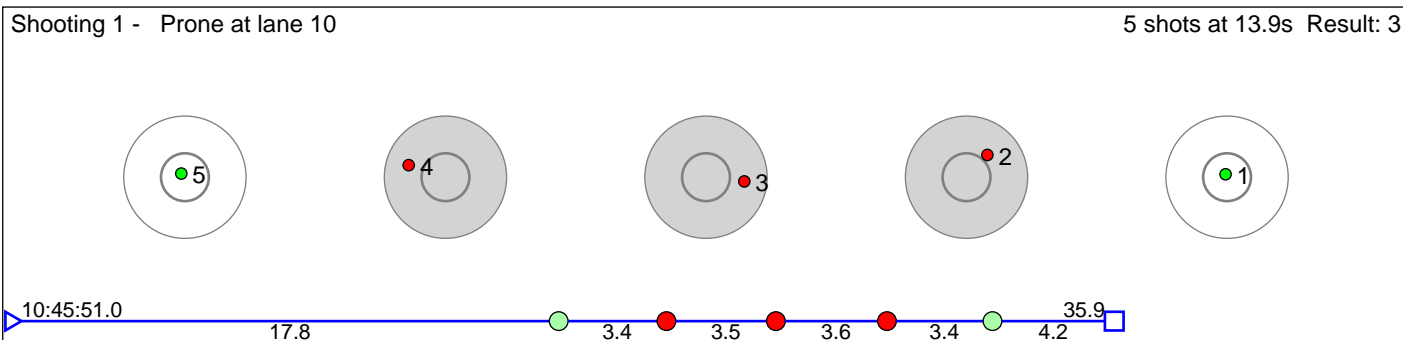

94 Engløk-Lind Vetle

Try, Idrettslaget

Result: 4

Disclaimer:

These results are unofficial since only the final output from the timing system can provide complete and correct competition results. The graphic plot of each series, presents the location of the shots on each of the five targets. Please observe that the accuracy of the plotting has some limitations due to image resolution and/or printer quality.