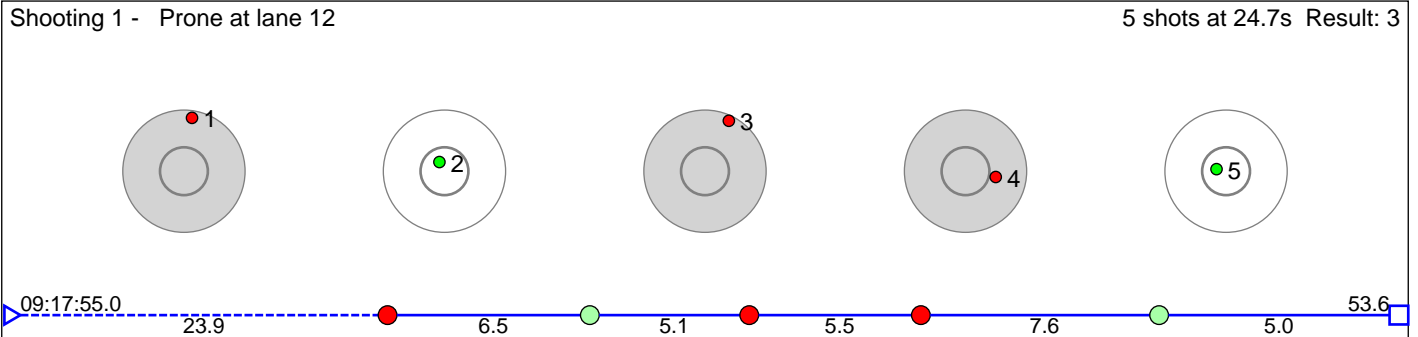

# 10 Kringler Mille Dogger

Lørenskog Skiklubb

Result: 6

**Disclaimer:**

These results are unofficial since only the final output from the timing system can provide complete and correct competition results. The graphic plot of each series, presents the location of the shots on each of the five targets. Please observe that the accuracy of the plotting has some limitations due to image resolution and/or printer quality.

# 11 Mo Synneva Laupsa

Kvam Langrenn- og Skiskyttarklubb

Result: 1

**Disclaimer:**

These results are unofficial since only the final output from the timing system can provide complete and correct competition results. The graphic plot of each series, presents the location of the shots on each of the five targets. Please observe that the accuracy of the plotting has some limitations due to image resolution and/or printer quality.

# 12 Svela Leonora Utheim

Figgjo IL

Result: 7

**Disclaimer:**

These results are unofficial since only the final output from the timing system can provide complete and correct competition results. The graphic plot of each series, presents the location of the shots on each of the five targets. Please observe that the accuracy of the plotting has some limitations due to image resolution and/or printer quality.