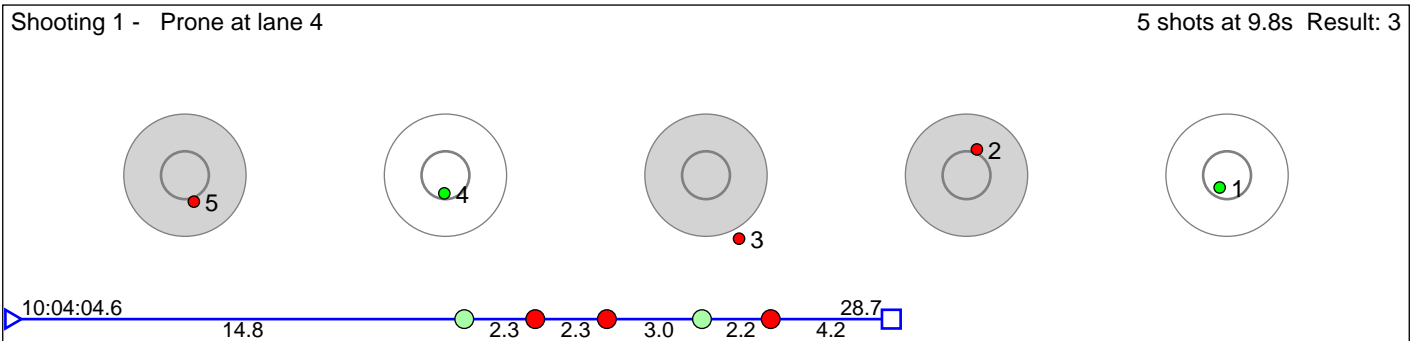

46 Mccarthy Hannah

Asker Skiklubb

Result: 8

Disclaimer:

These results are unofficial since only the final output from the timing system can provide complete and correct competition results. The graphic plot of each series, presents the location of the shots on each of the five targets. Please observe that the accuracy of the plotting has some limitations due to image resolution and/or printer quality.