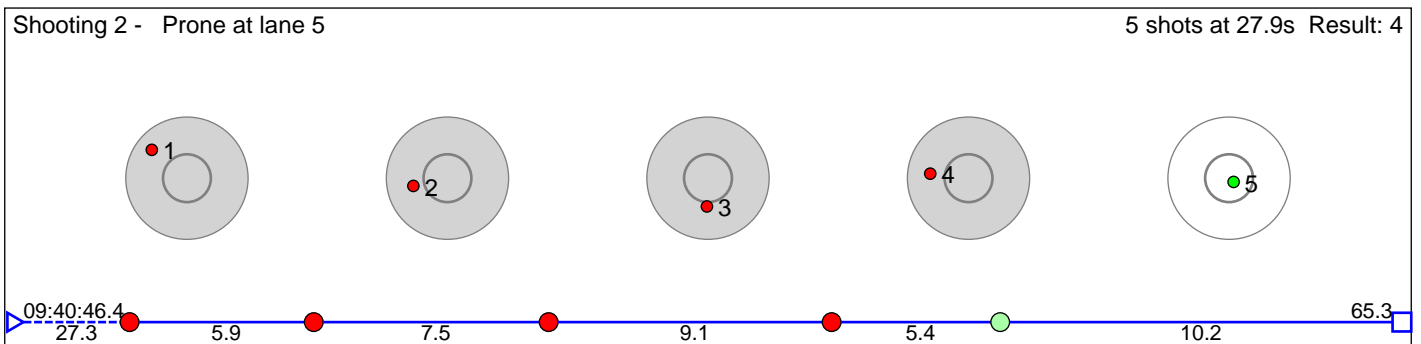

# 17 Mykland Ingrid Heskestad

Øvrebø IL

Result: 6

**Disclaimer:**

These results are unofficial since only the final output from the timing system can provide complete and correct competition results. The graphic plot of each series, presents the location of the shots on each of the five targets. Please observe that the accuracy of the plotting has some limitations due to image resolution and/or printer quality.

# 18 Simonsen Oda Øyo

Geilo IL

Result: 5

**Disclaimer:**

These results are unofficial since only the final output from the timing system can provide complete and correct competition results. The graphic plot of each series, presents the location of the shots on each of the five targets. Please observe that the accuracy of the plotting has some limitations due to image resolution and/or printer quality.

# 19 Bratsberg-Aamlid Elias

Fyresdal Skiskytterlag

Result: 8

**Disclaimer:**

These results are unofficial since only the final output from the timing system can provide complete and correct competition results. The graphic plot of each series, presents the location of the shots on each of the five targets. Please observe that the accuracy of the plotting has some limitations due to image resolution and/or printer quality.