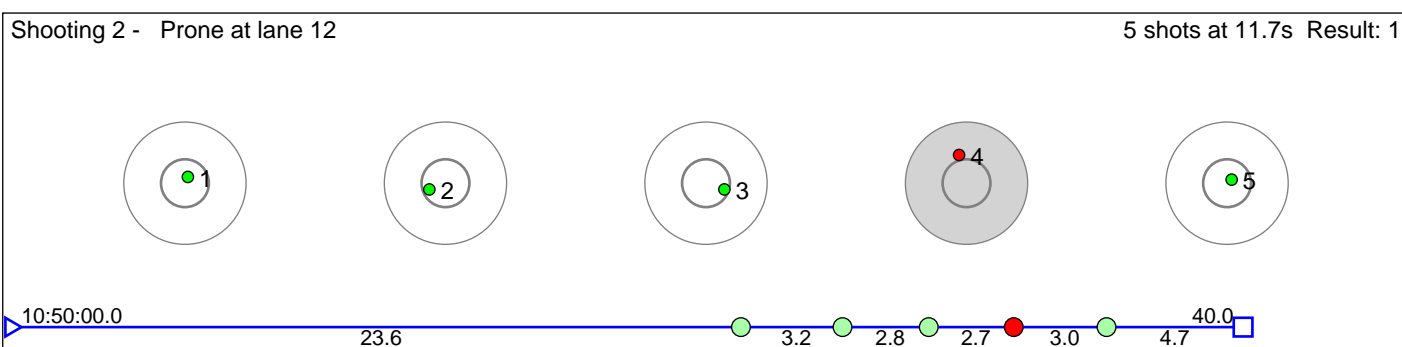

96 Magnussen Thorbjørn

Lier IL

Result: 2

Disclaimer:

These results are unofficial since only the final output from the timing system can provide complete and correct competition results. The graphic plot of each series, presents the location of the shots on each of the five targets. Please observe that the accuracy of the plotting has some limitations due to image resolution and/or printer quality.