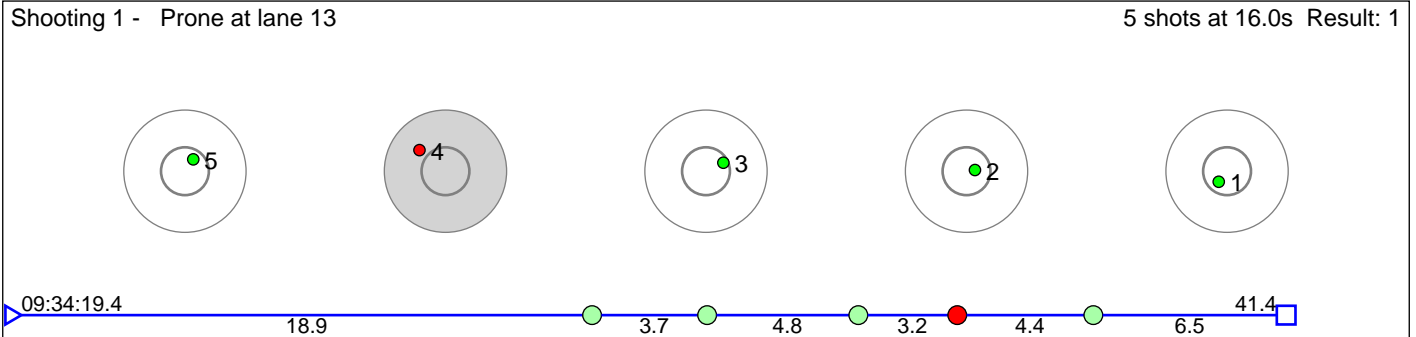

# 25 Halvorsen Vemund

Froland IL

Result: 7

**Disclaimer:**

These results are unofficial since only the final output from the timing system can provide complete and correct competition results. The graphic plot of each series, presents the location of the shots on each of the five targets. Please observe that the accuracy of the plotting has some limitations due to image resolution and/or printer quality.

## 26 Tønderum Ola Jakobsen

Nordre Land IL

Result: 9

**Disclaimer:**

These results are unofficial since only the final output from the timing system can provide complete and correct competition results. The graphic plot of each series, presents the location of the shots on each of the five targets. Please observe that the accuracy of the plotting has some limitations due to image resolution and/or printer quality.

# 27 Håland Ola

Figgjo IL

Result: 5

**Disclaimer:**

These results are unofficial since only the final output from the timing system can provide complete and correct competition results. The graphic plot of each series, presents the location of the shots on each of the five targets. Please observe that the accuracy of the plotting has some limitations due to image resolution and/or printer quality.