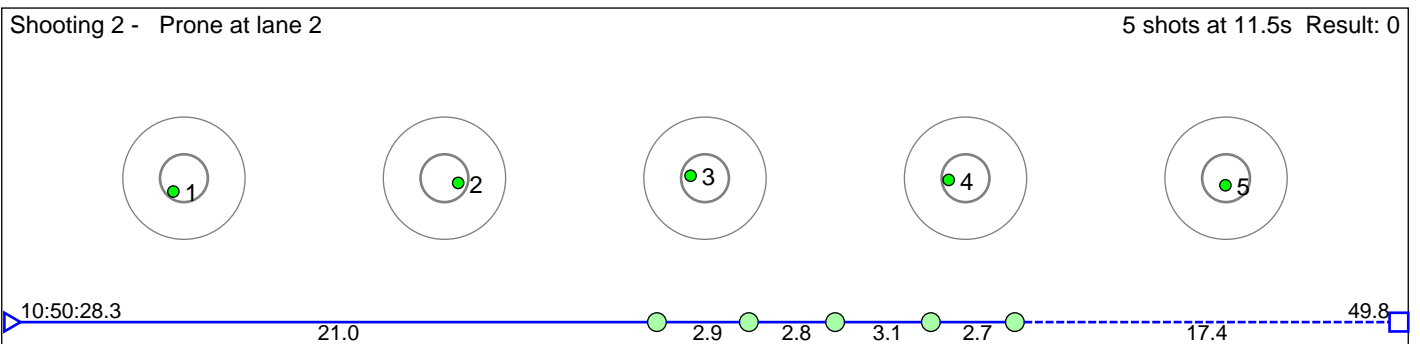

86 Danielsen Vetle Bugge

Tinn Skiskytterlag

Result: 2

Disclaimer:

These results are unofficial since only the final output from the timing system can provide complete and correct competition results. The graphic plot of each series, presents the location of the shots on each of the five targets. Please observe that the accuracy of the plotting has some limitations due to image resolution and/or printer quality.