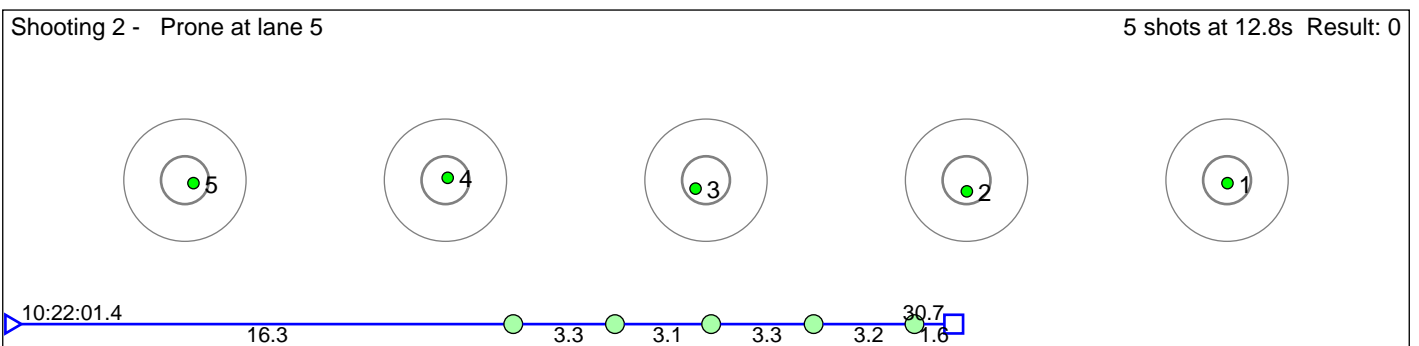

61 Vølstad Hanna

Figgjo IL

Result: 3

Disclaimer:

These results are unofficial since only the final output from the timing system can provide complete and correct competition results. The graphic plot of each series, presents the location of the shots on each of the five targets. Please observe that the accuracy of the plotting has some limitations due to image resolution and/or printer quality.