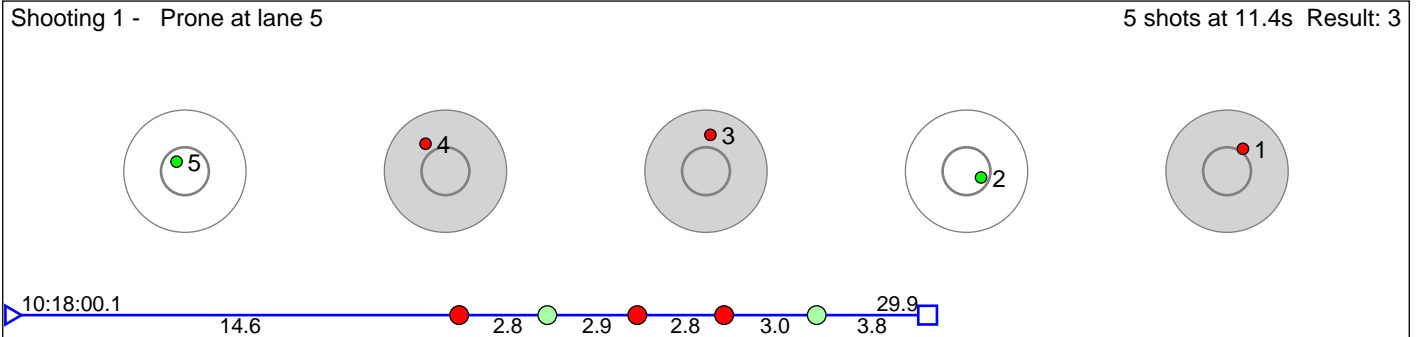

61 Vølstad Hanna

Figgjo IL

Result: 3

Disclaimer:

These results are unofficial since only the final output from the timing system can provide complete and correct competition results. The graphic plot of each series, presents the location of the shots on each of the five targets. Please observe that the accuracy of the plotting has some limitations due to image resolution and/or printer quality.