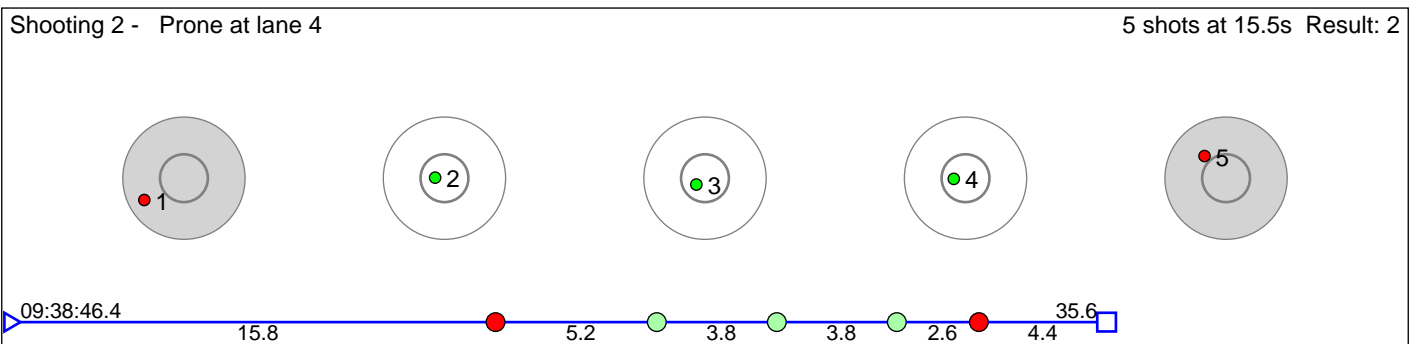

# 17 Mykland Ingrid Heskestad

Øvrebø IL

Result: 6

**Disclaimer:**

These results are unofficial since only the final output from the timing system can provide complete and correct competition results. The graphic plot of each series, presents the location of the shots on each of the five targets. Please observe that the accuracy of the plotting has some limitations due to image resolution and/or printer quality.

# 18 Simonsen Oda Øyo

Geilo IL

Result: 5

**Disclaimer:**

These results are unofficial since only the final output from the timing system can provide complete and correct competition results. The graphic plot of each series, presents the location of the shots on each of the five targets. Please observe that the accuracy of the plotting has some limitations due to image resolution and/or printer quality.