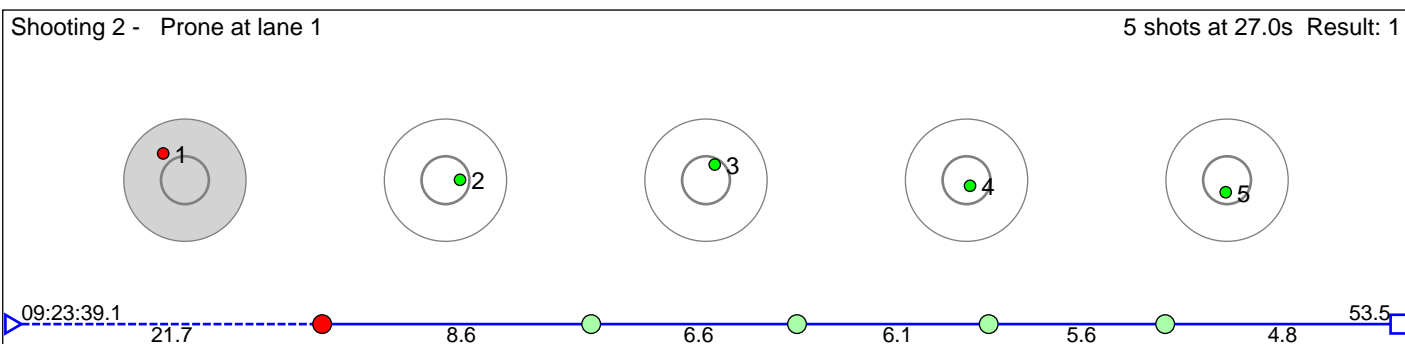

# 1 Bergheim Tuva Smalås

Fyresdal Skiskytterlag

Result: 3

**Disclaimer:**

These results are unofficial since only the final output from the timing system can provide complete and correct competition results. The graphic plot of each series, presents the location of the shots on each of the five targets. Please observe that the accuracy of the plotting has some limitations due to image resolution and/or printer quality.