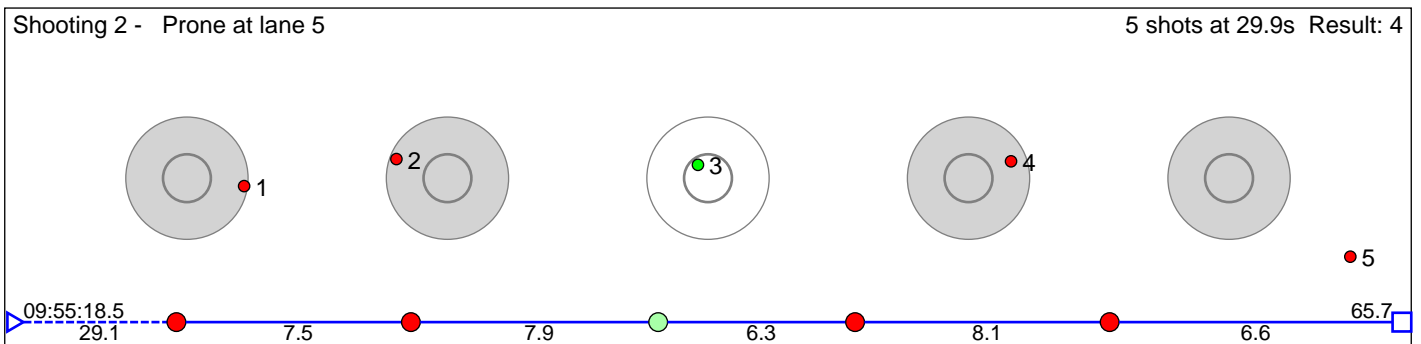

33 Olsbu Bjørnar

Froland IL

Result: 8

Disclaimer:

These results are unofficial since only the final output from the timing system can provide complete and correct competition results. The graphic plot of each series, presents the location of the shots on each of the five targets. Please observe that the accuracy of the plotting has some limitations due to image resolution and/or printer quality.