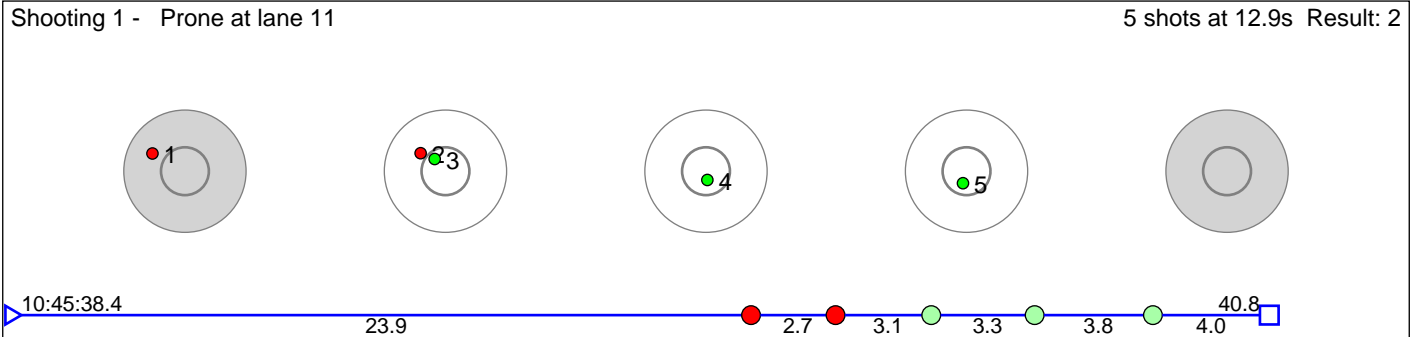

95 Kvelvane Abel Tronerud

Voss Skiskytterlag

Result: 4

Disclaimer:

These results are unofficial since only the final output from the timing system can provide complete and correct competition results. The graphic plot of each series, presents the location of the shots on each of the five targets. Please observe that the accuracy of the plotting has some limitations due to image resolution and/or printer quality.