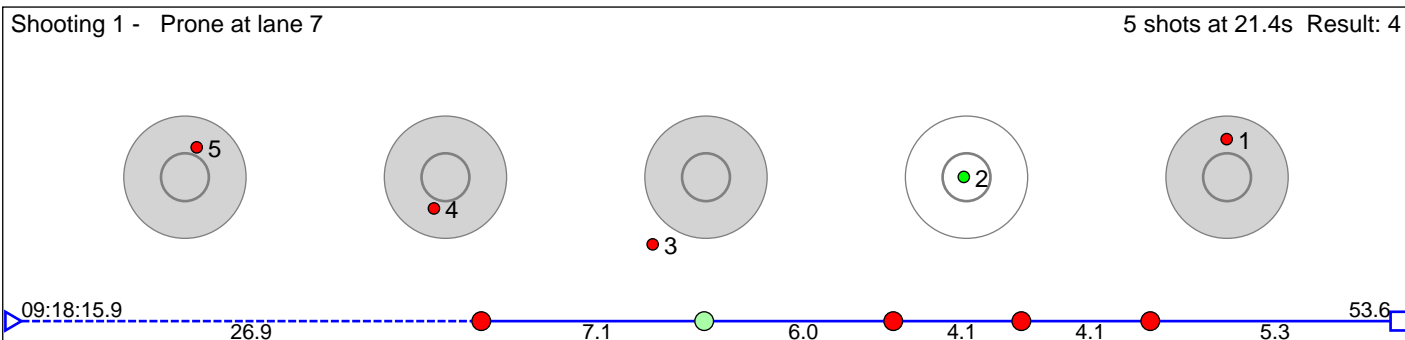

# 5 Magnussen Malin Sofie

Lier IL

Result: 6

**Disclaimer:**

These results are unofficial since only the final output from the timing system can provide complete and correct competition results. The graphic plot of each series, presents the location of the shots on each of the five targets. Please observe that the accuracy of the plotting has some limitations due to image resolution and/or printer quality.

## 6 Sørum Mille Lybeck

Østre Toten Skilag

Result: 8

**Disclaimer:**

These results are unofficial since only the final output from the timing system can provide complete and correct competition results. The graphic plot of each series, presents the location of the shots on each of the five targets. Please observe that the accuracy of the plotting has some limitations due to image resolution and/or printer quality.

# 7 Frigstad Lydia

Øvrebø IL

Result: 8

**Disclaimer:**

These results are unofficial since only the final output from the timing system can provide complete and correct competition results. The graphic plot of each series, presents the location of the shots on each of the five targets. Please observe that the accuracy of the plotting has some limitations due to image resolution and/or printer quality.