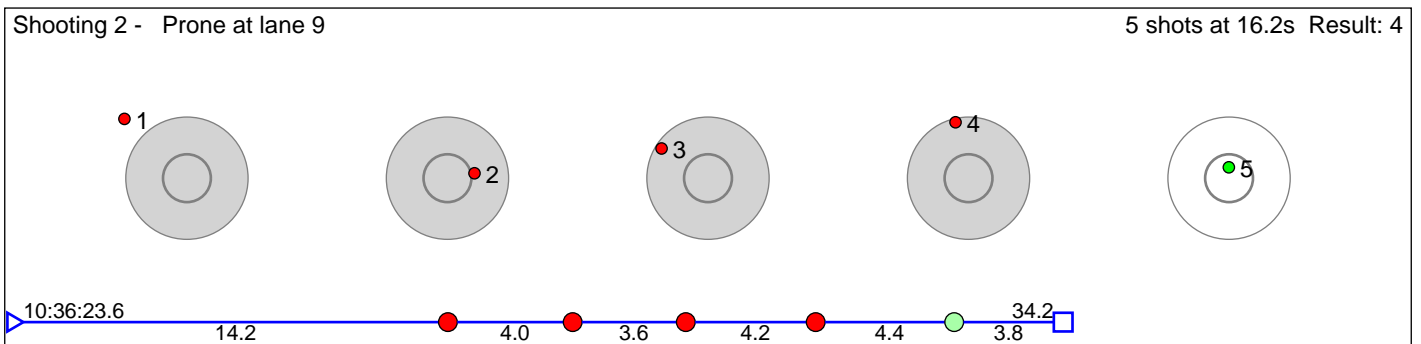

79 Grønlund Eskill

Froland IL

Result: 8

Disclaimer:

These results are unofficial since only the final output from the timing system can provide complete and correct competition results. The graphic plot of each series, presents the location of the shots on each of the five targets. Please observe that the accuracy of the plotting has some limitations due to image resolution and/or printer quality.