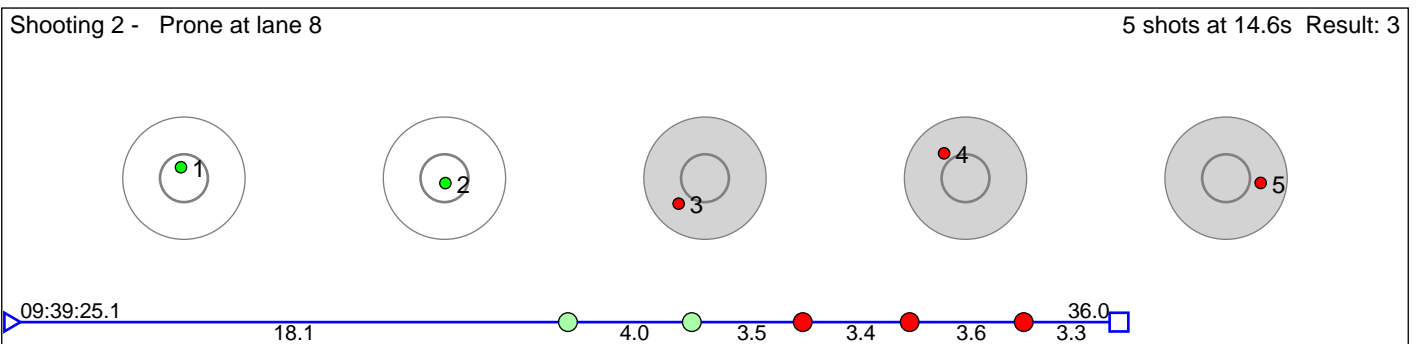

22 Lindskog Audun

Idrettslaget Dyre Vaa

Result: 7

Disclaimer:

These results are unofficial since only the final output from the timing system can provide complete and correct competition results. The graphic plot of each series, presents the location of the shots on each of the five targets. Please observe that the accuracy of the plotting has some limitations due to image resolution and/or printer quality.