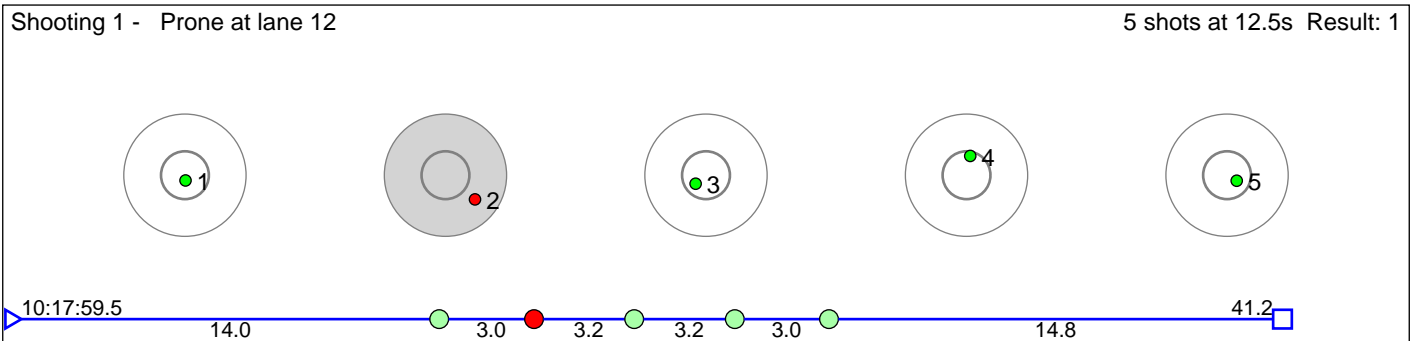

68 Frøysland Ida

Førde IL

Result: 4

Disclaimer:

These results are unofficial since only the final output from the timing system can provide complete and correct competition results. The graphic plot of each series, presents the location of the shots on each of the five targets. Please observe that the accuracy of the plotting has some limitations due to image resolution and/or printer quality.