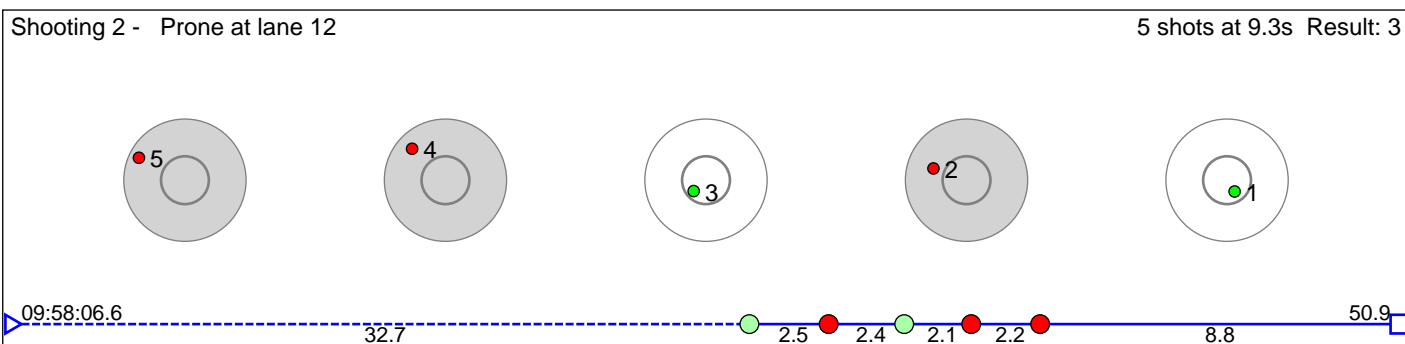

40 Nereng Ole Henrik Gjerdbakken

Nordre Land IL

Result: 7

Disclaimer:

These results are unofficial since only the final output from the timing system can provide complete and correct competition results. The graphic plot of each series, presents the location of the shots on each of the five targets. Please observe that the accuracy of the plotting has some limitations due to image resolution and/or printer quality.