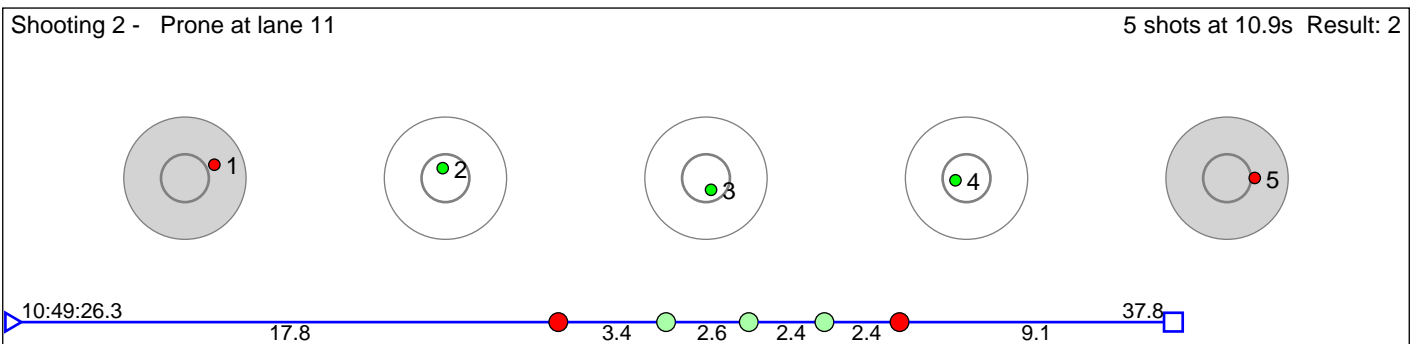

95 Kvelvane Abel Tronerud

Voss Skiskytterlag

Result: 4

Disclaimer:

These results are unofficial since only the final output from the timing system can provide complete and correct competition results. The graphic plot of each series, presents the location of the shots on each of the five targets. Please observe that the accuracy of the plotting has some limitations due to image resolution and/or printer quality.