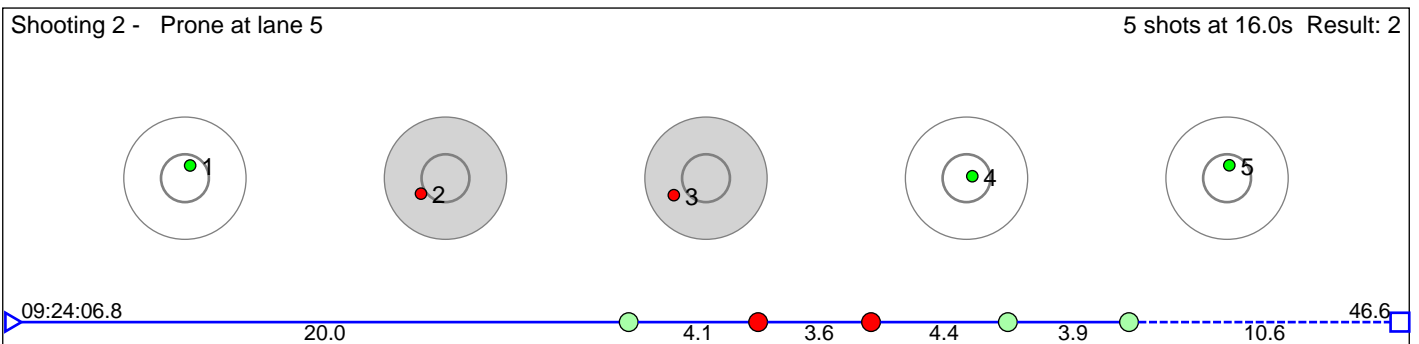

### 3 Haakonsen Alma Haavaag

Asker Skiklubb

Result: 8

**Disclaimer:**

These results are unofficial since only the final output from the timing system can provide complete and correct competition results. The graphic plot of each series, presents the location of the shots on each of the five targets. Please observe that the accuracy of the plotting has some limitations due to image resolution and/or printer quality.

## 4 Bergene Selma Gigstad

Skrautvål IL

Result: 2

**Disclaimer:**

These results are unofficial since only the final output from the timing system can provide complete and correct competition results. The graphic plot of each series, presents the location of the shots on each of the five targets. Please observe that the accuracy of the plotting has some limitations due to image resolution and/or printer quality.

# 5 Magnussen Malin Sofie

Lier IL

Result: 6

**Disclaimer:**

These results are unofficial since only the final output from the timing system can provide complete and correct competition results. The graphic plot of each series, presents the location of the shots on each of the five targets. Please observe that the accuracy of the plotting has some limitations due to image resolution and/or printer quality.