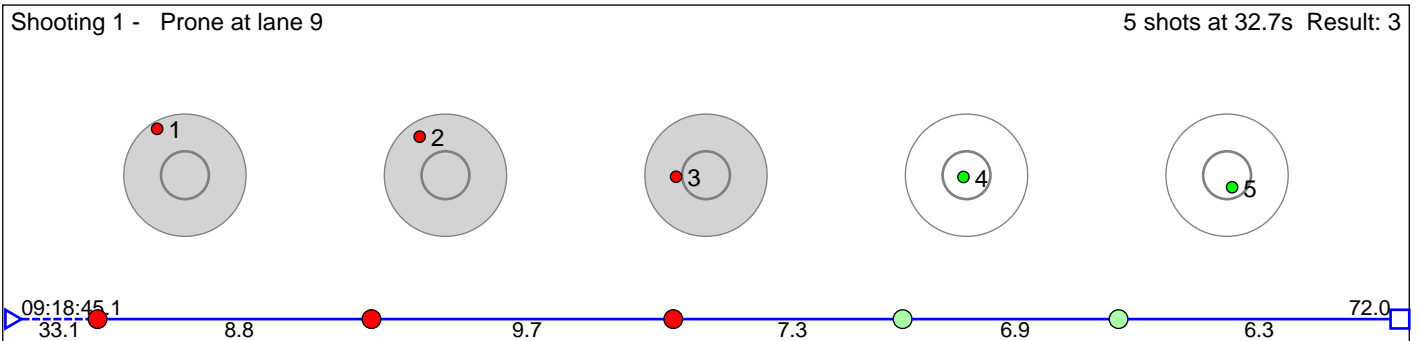

# 7 Frigstad Lydia

Øvrebø IL

Result: 8

**Disclaimer:**

These results are unofficial since only the final output from the timing system can provide complete and correct competition results. The graphic plot of each series, presents the location of the shots on each of the five targets. Please observe that the accuracy of the plotting has some limitations due to image resolution and/or printer quality.

# 8 Måkestad Ronja

Kvam Langrenn- og Skiskyttarklubb

Result: 6

**Disclaimer:**

These results are unofficial since only the final output from the timing system can provide complete and correct competition results. The graphic plot of each series, presents the location of the shots on each of the five targets. Please observe that the accuracy of the plotting has some limitations due to image resolution and/or printer quality.

## 9 Skretteberg Sara Linnea Kolstad

Birkenes IL

Result: 6

**Disclaimer:**

These results are unofficial since only the final output from the timing system can provide complete and correct competition results. The graphic plot of each series, presents the location of the shots on each of the five targets. Please observe that the accuracy of the plotting has some limitations due to image resolution and/or printer quality.