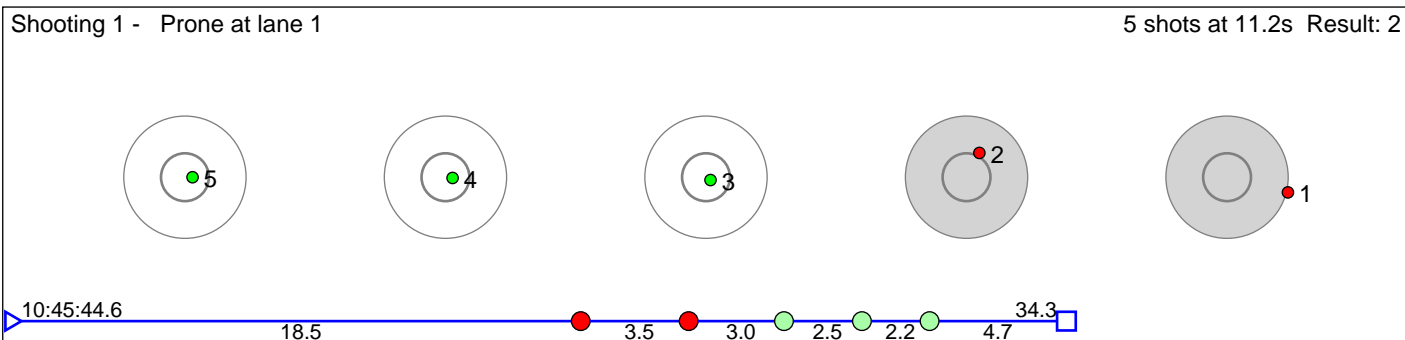

# 85 Håland Torjus

Figgjo IL

Result: 4

**Disclaimer:**

These results are unofficial since only the final output from the timing system can provide complete and correct competition results. The graphic plot of each series, presents the location of the shots on each of the five targets. Please observe that the accuracy of the plotting has some limitations due to image resolution and/or printer quality.