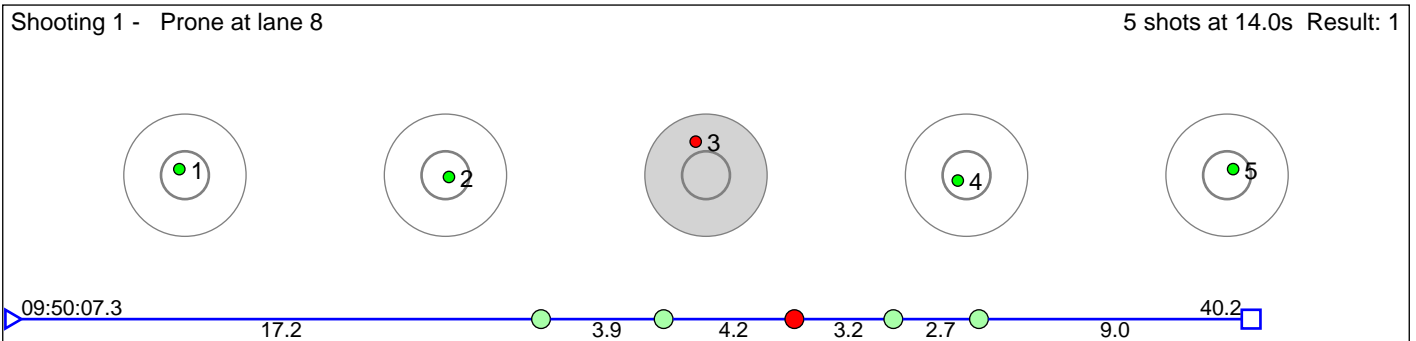

# 35 Möller Balthasar

Kvam Langrenn- og Skiskyttarklubb

Result: 9

**Disclaimer:**

These results are unofficial since only the final output from the timing system can provide complete and correct competition results. The graphic plot of each series, presents the location of the shots on each of the five targets. Please observe that the accuracy of the plotting has some limitations due to image resolution and/or printer quality.

# 36 Hægeland Fredrik

Øvrebø IL

Result: 2

**Disclaimer:**

These results are unofficial since only the final output from the timing system can provide complete and correct competition results. The graphic plot of each series, presents the location of the shots on each of the five targets. Please observe that the accuracy of the plotting has some limitations due to image resolution and/or printer quality.