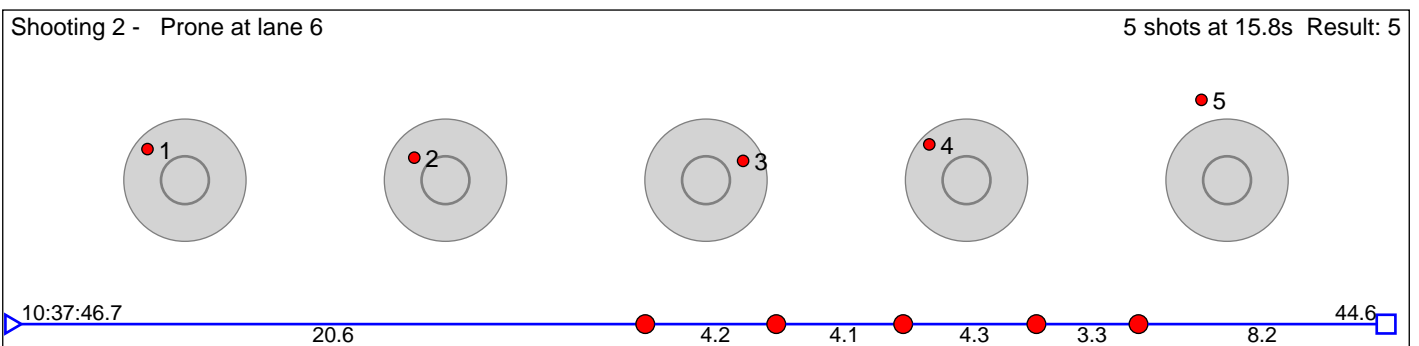

# 75 Weeg Julian Søndrol

Skrautvål IL

Result: 6

**Disclaimer:**

These results are unofficial since only the final output from the timing system can provide complete and correct competition results. The graphic plot of each series, presents the location of the shots on each of the five targets. Please observe that the accuracy of the plotting has some limitations due to image resolution and/or printer quality.

# 76 Westrum Olav

Nordre Land IL

Result: 8

**Disclaimer:**

These results are unofficial since only the final output from the timing system can provide complete and correct competition results. The graphic plot of each series, presents the location of the shots on each of the five targets. Please observe that the accuracy of the plotting has some limitations due to image resolution and/or printer quality.